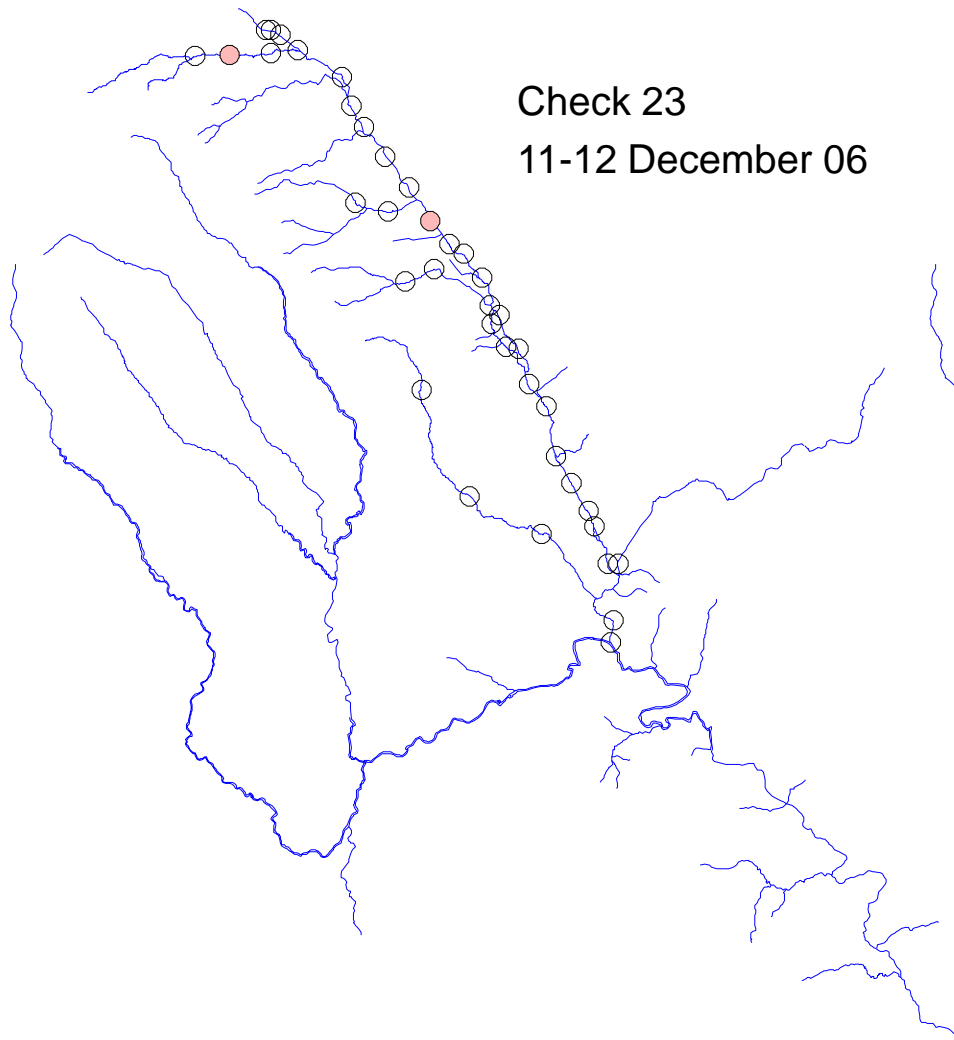

River Monnow catchment