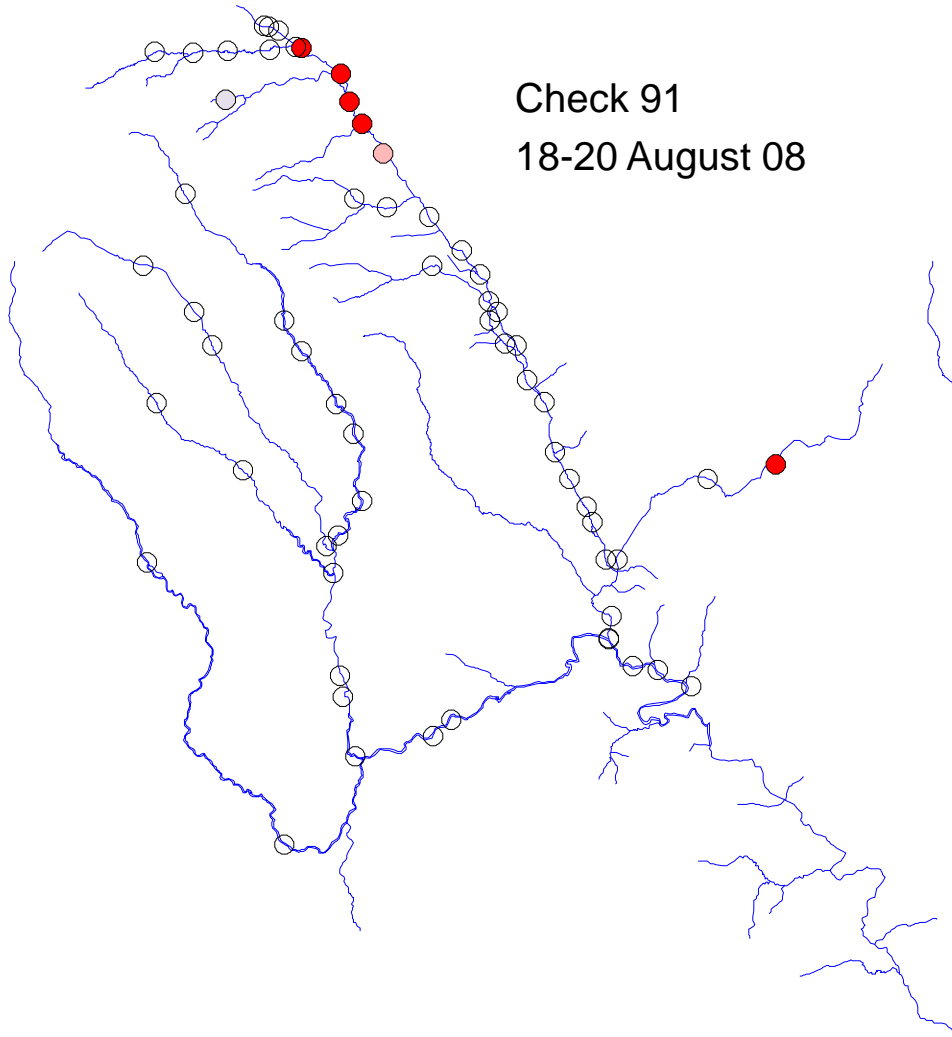

River Monnow catchment

Check 91
18-20 August 08