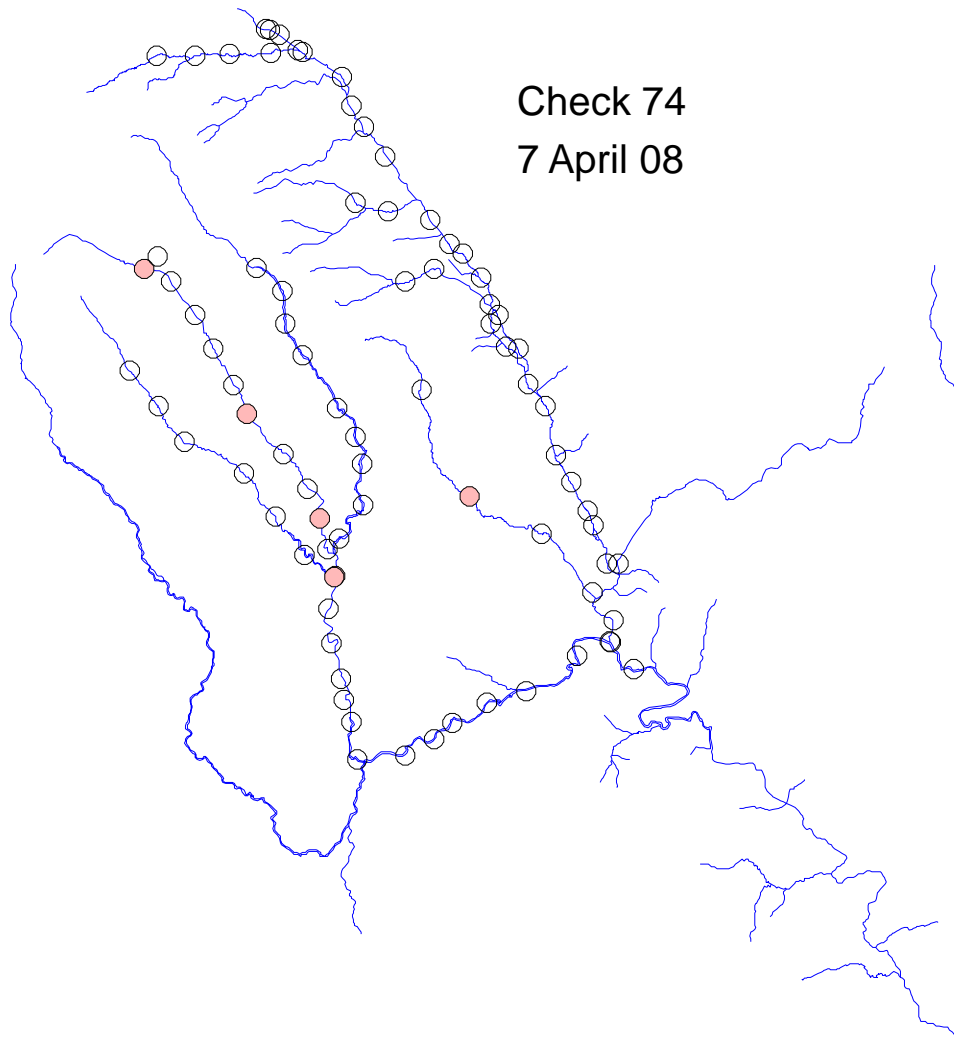

River Monnow catchment

Check 74
7 April 08