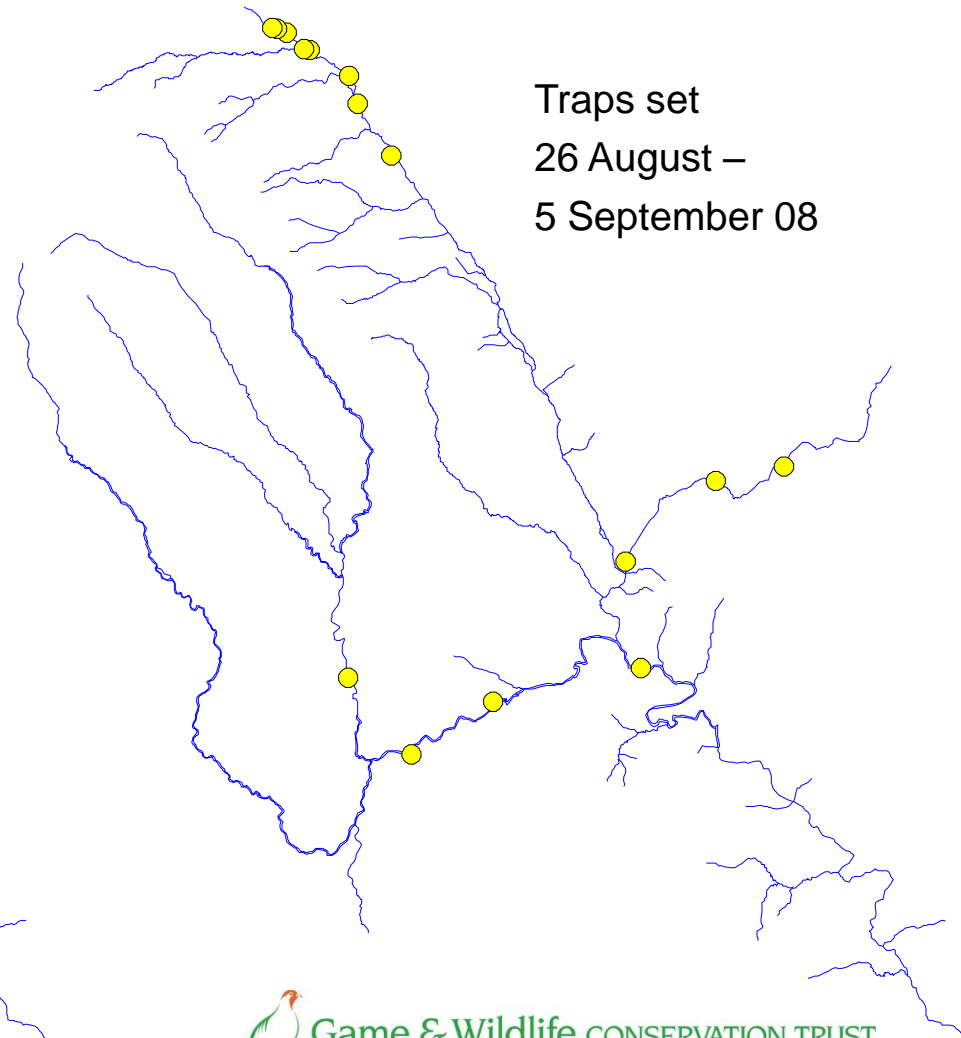

Traps set
26 August –
5 September 08