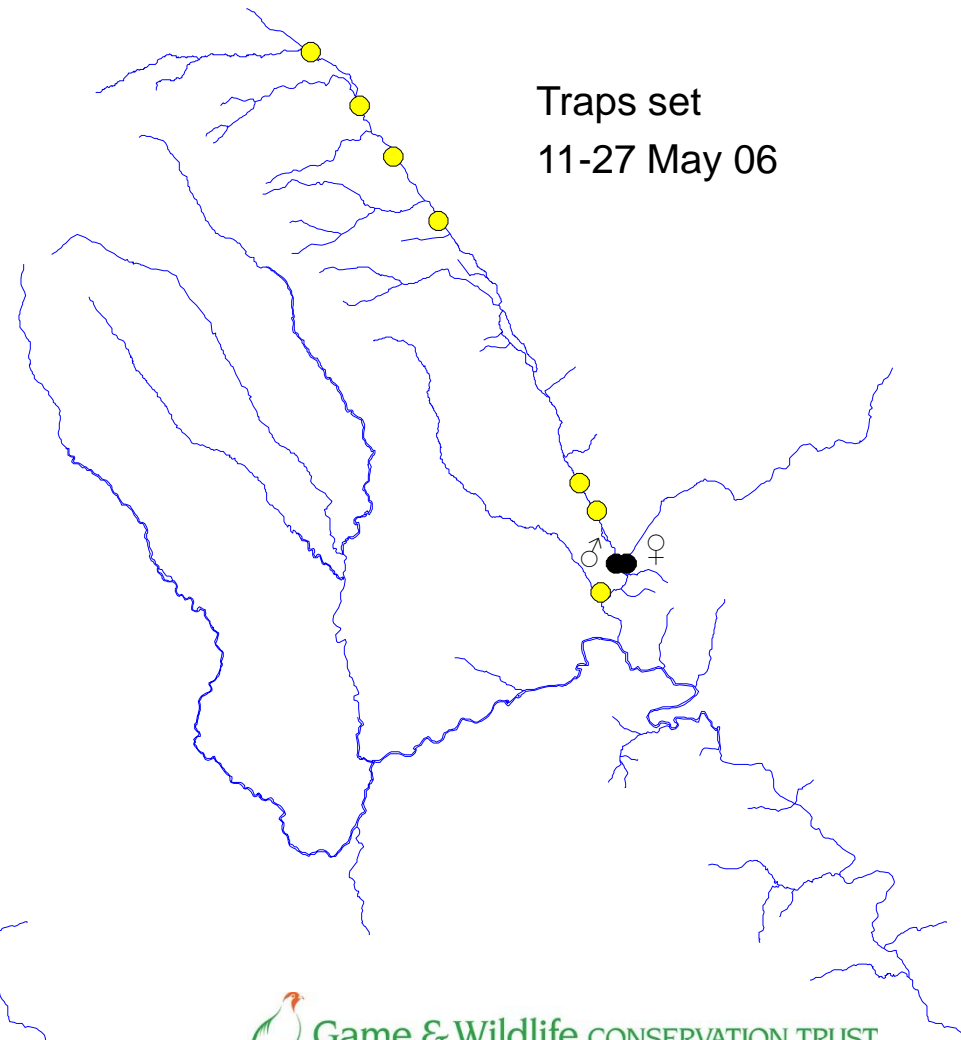

River Monnow catchment