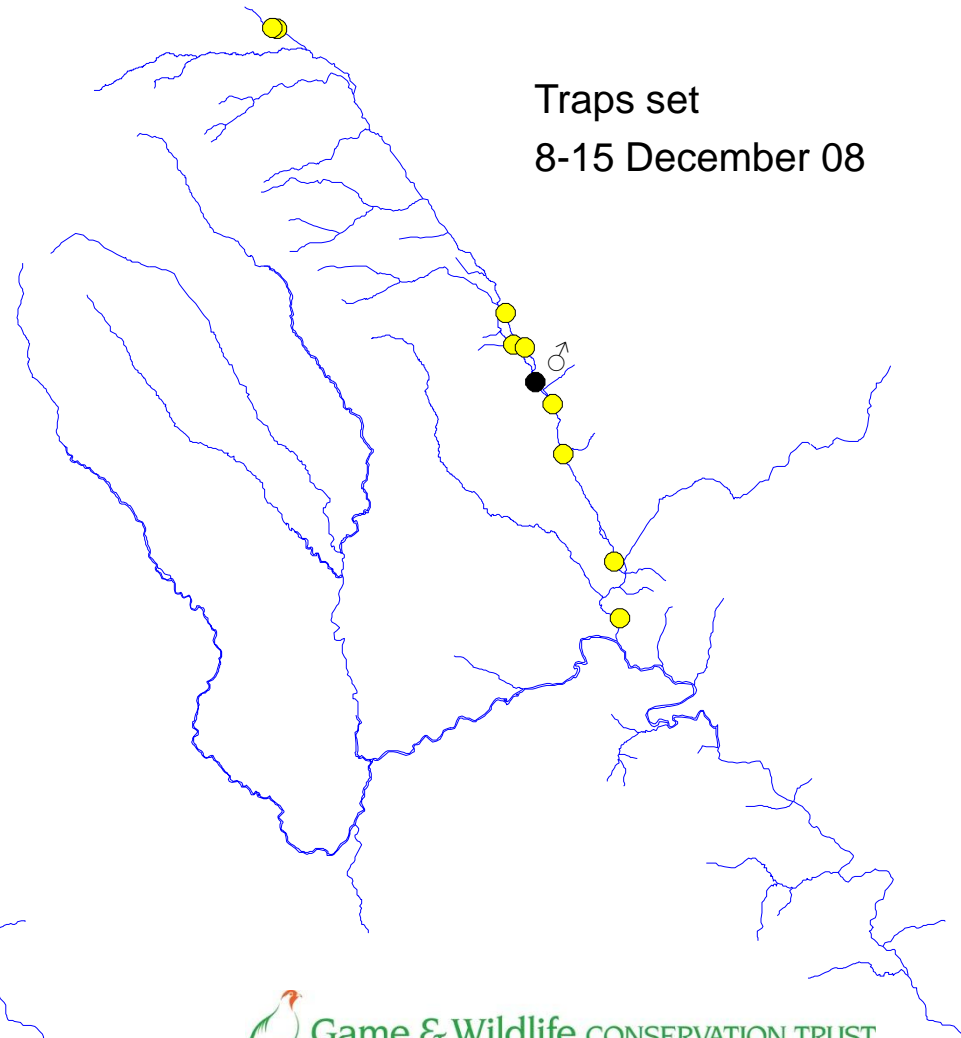

River Monnow catchment