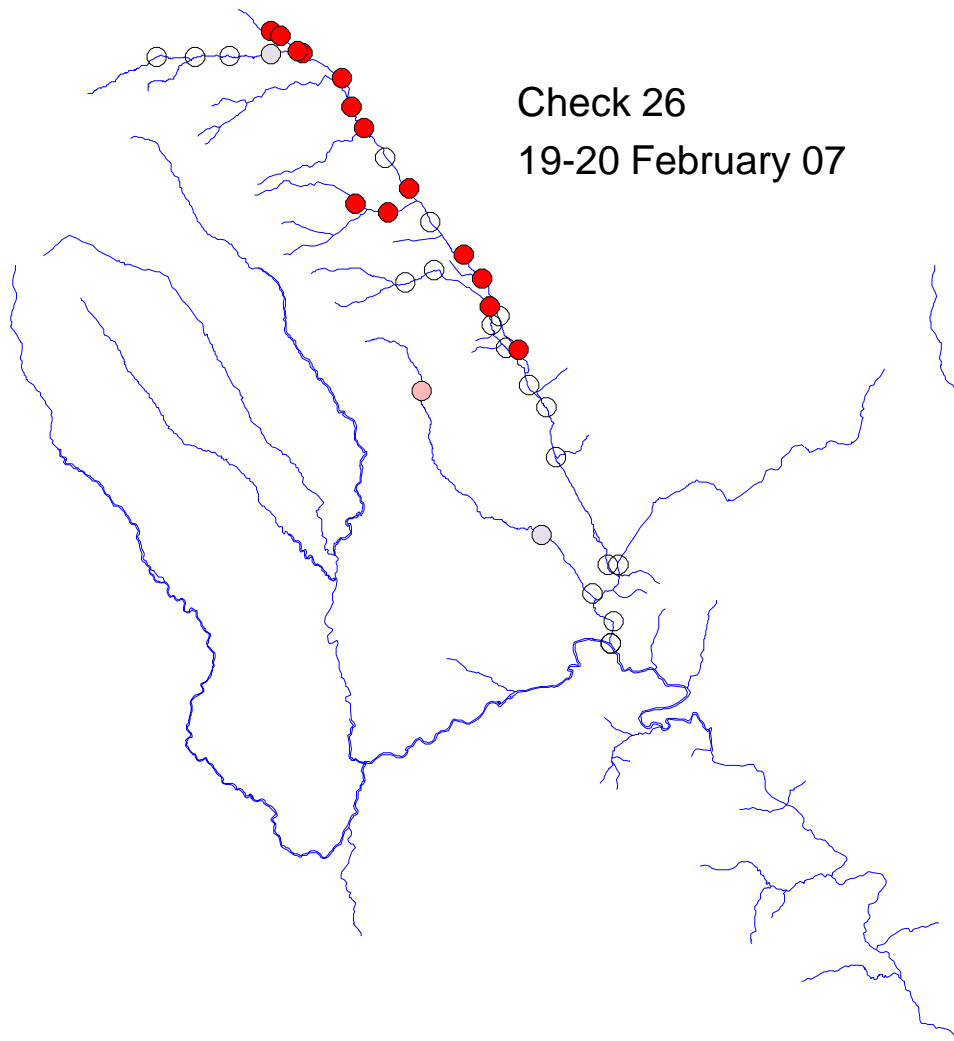

River Monnow catchment