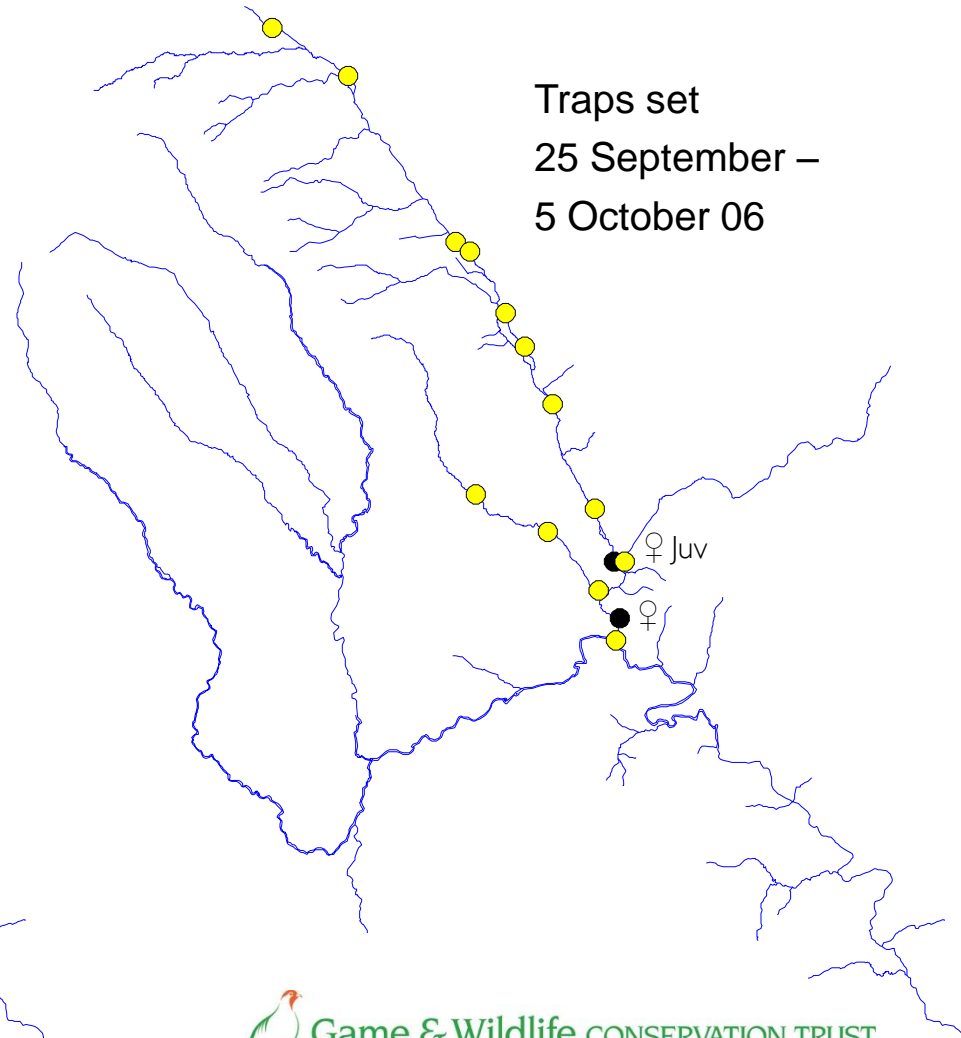

River Monnow catchment