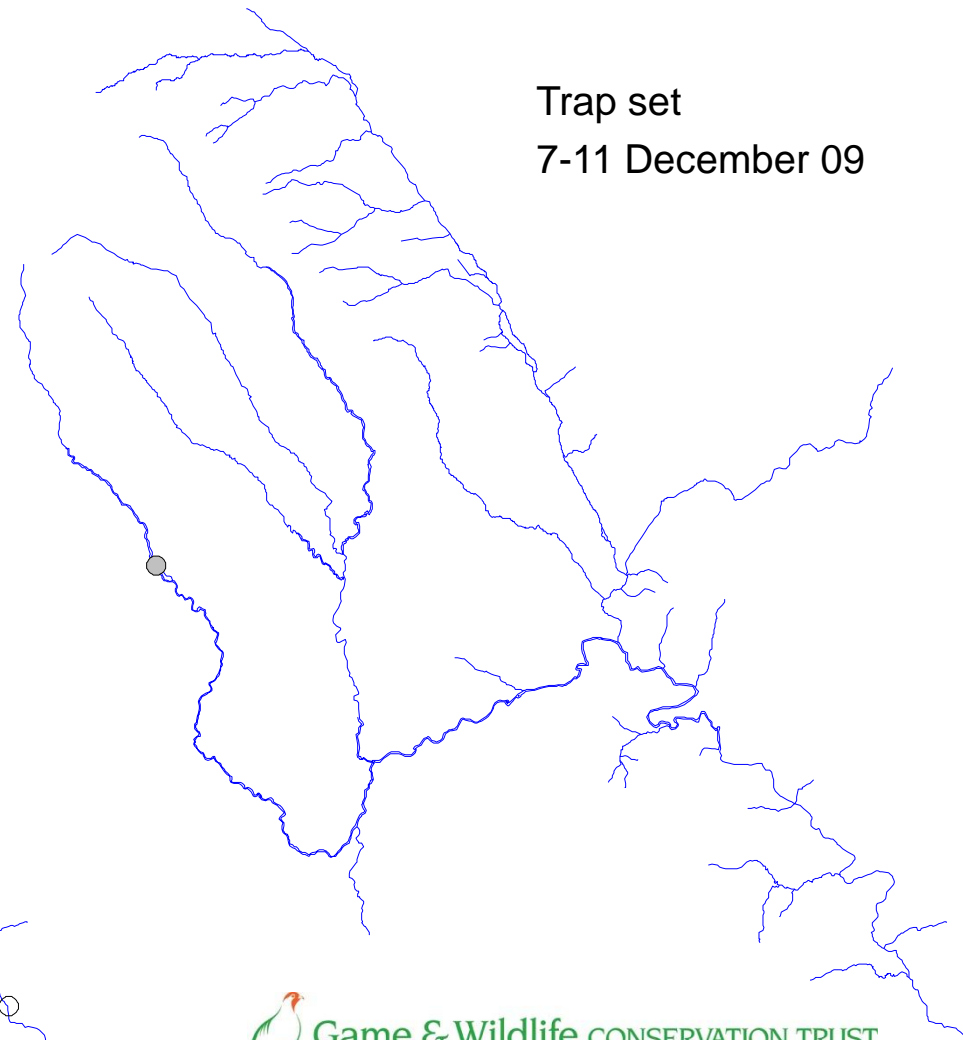

# River Monnow catchment

Check 156  
7-11 December 09

Trap set  
7-11 December 09