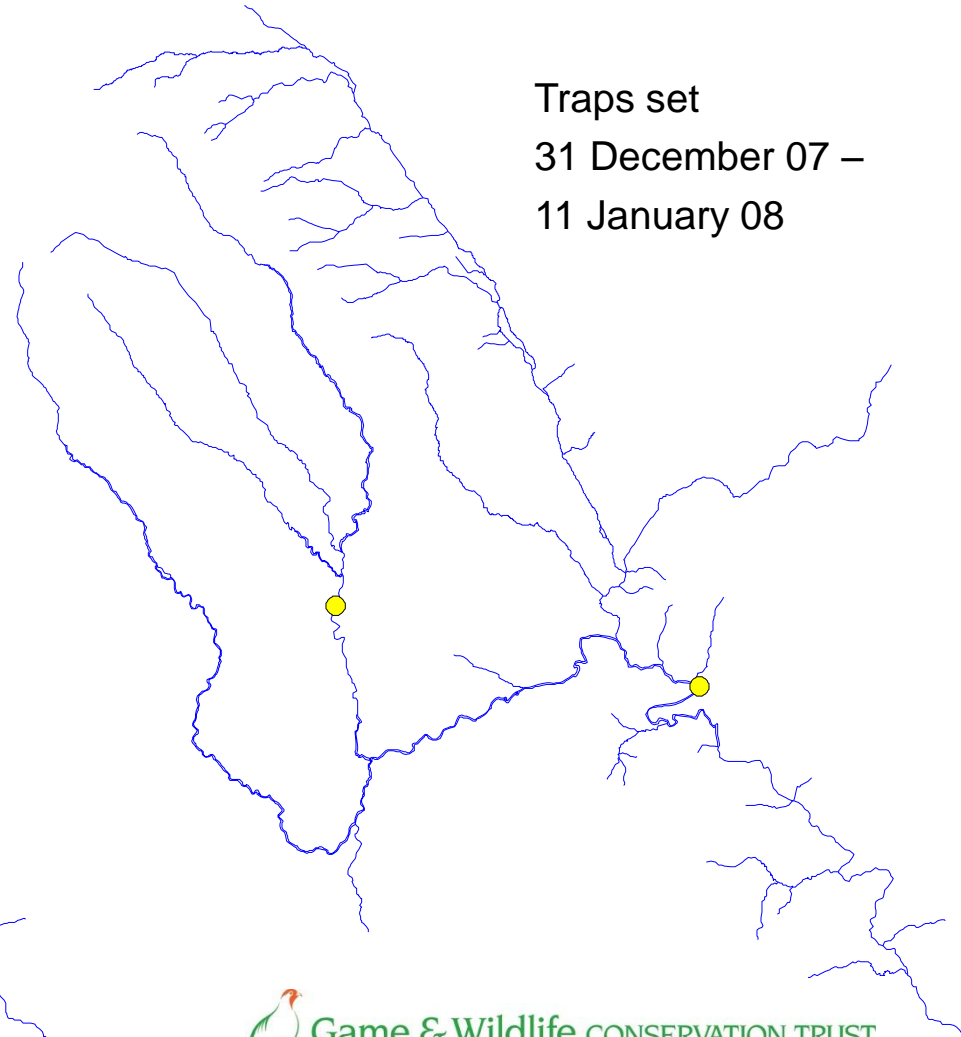

Traps set
31 December 07 –
11 January 08