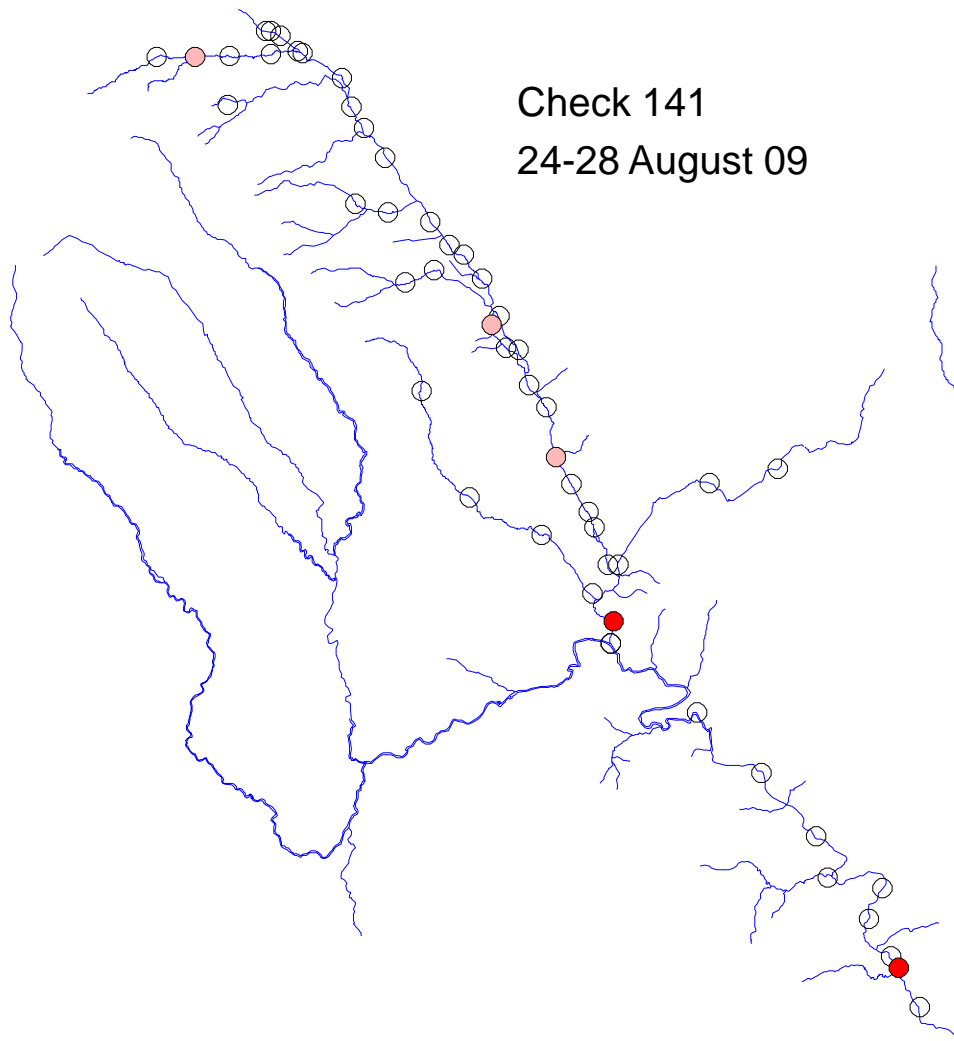

River Monnow catchment

Check 141
24-28 August 09