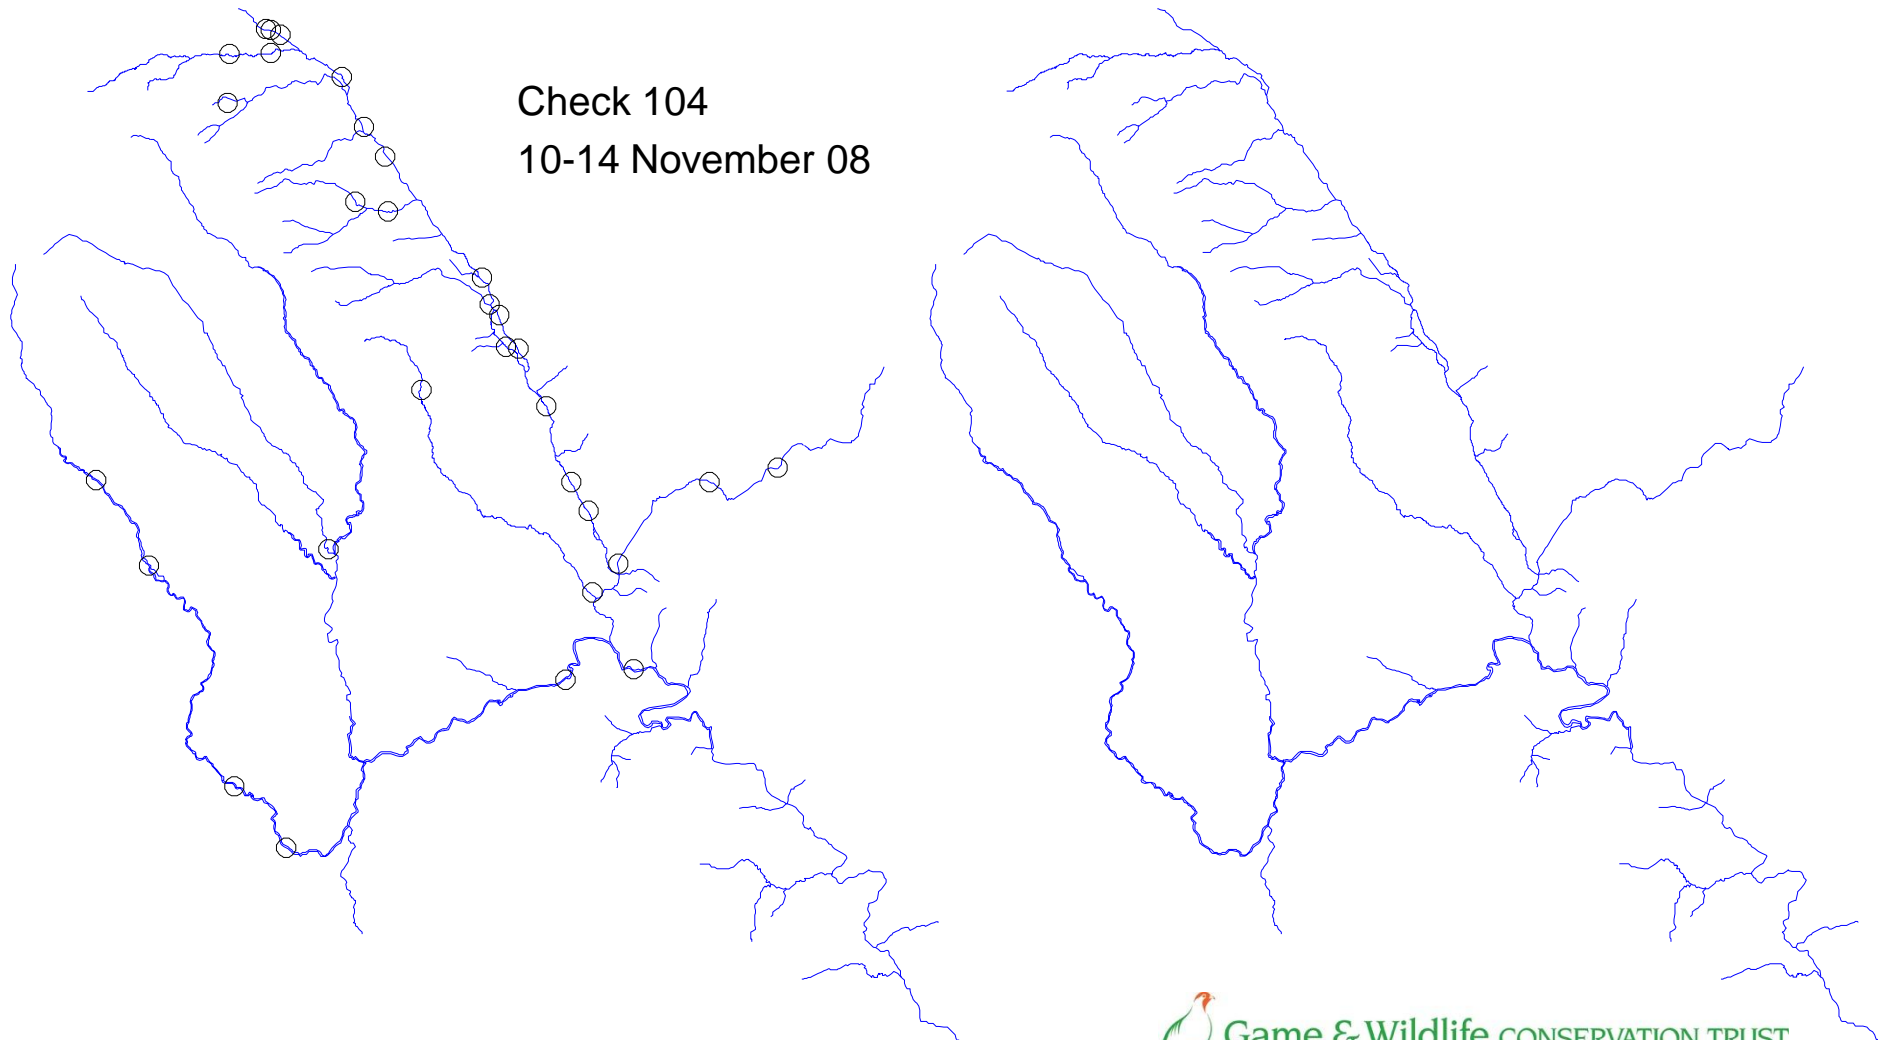

River Monnow catchment