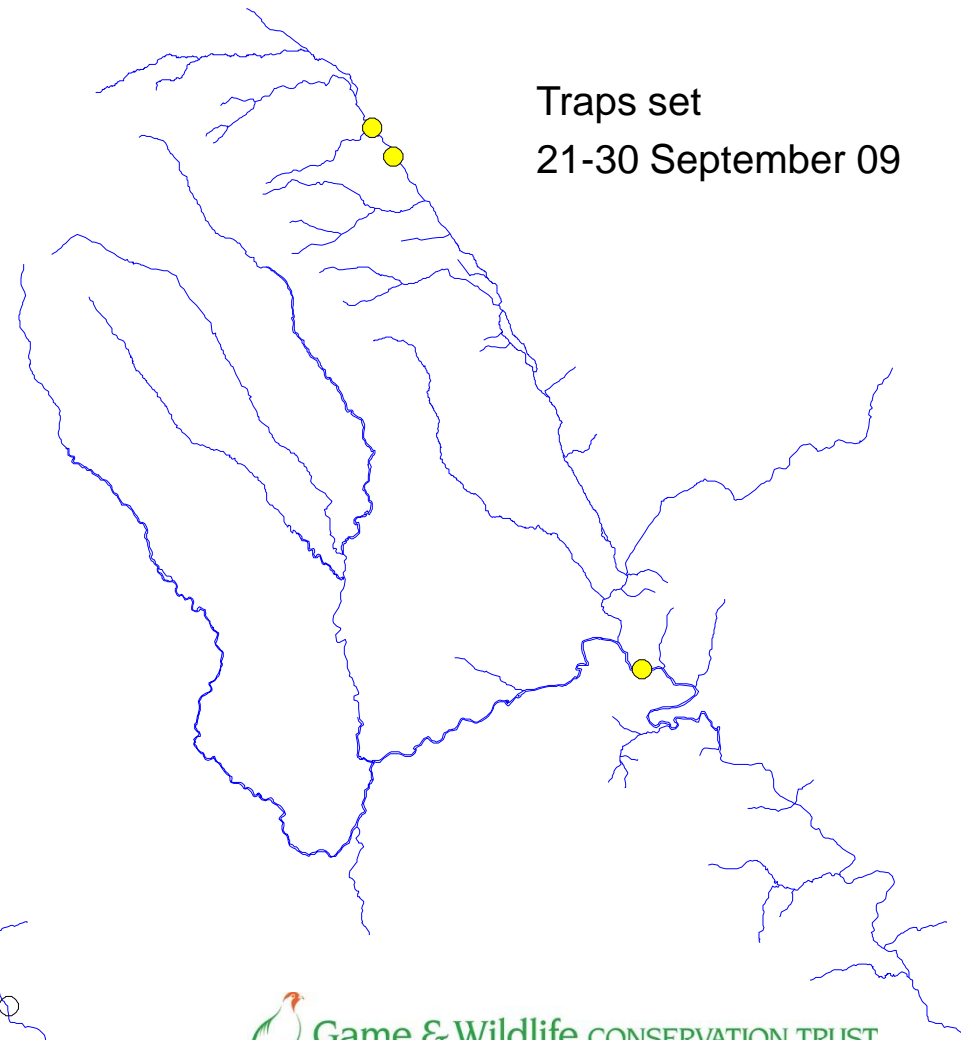

Traps set
21-30 September 09