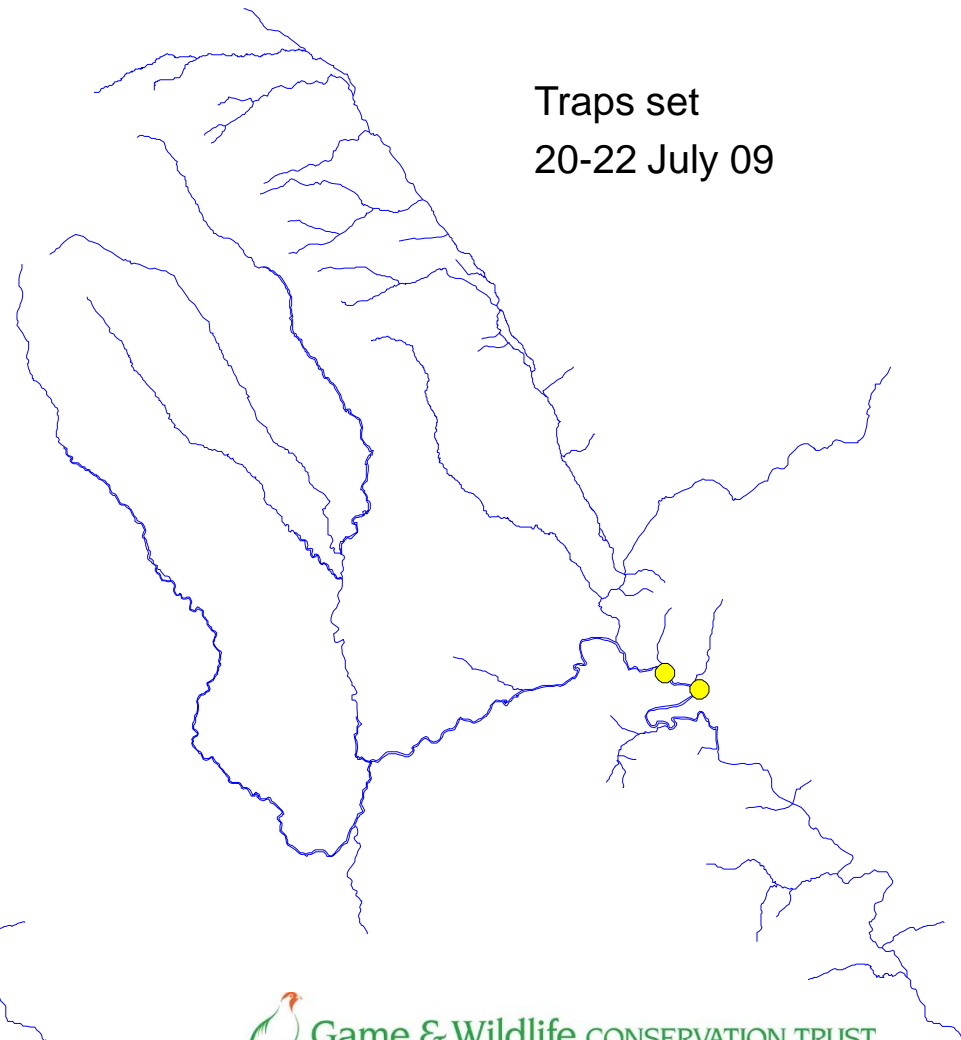

Traps set
20-22 July 09