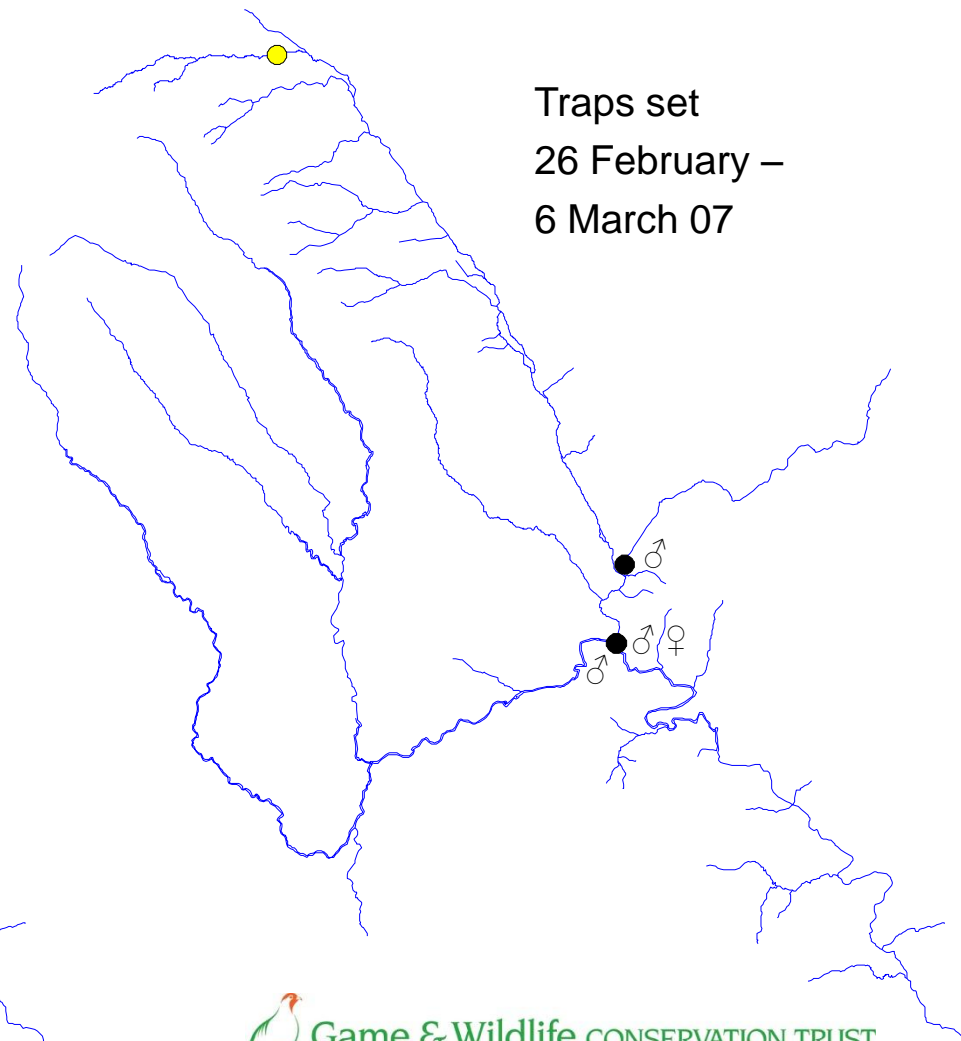

# River Monnow catchment

Check 27  
26-27 February 07

Traps set  
26 February –  
6 March 07