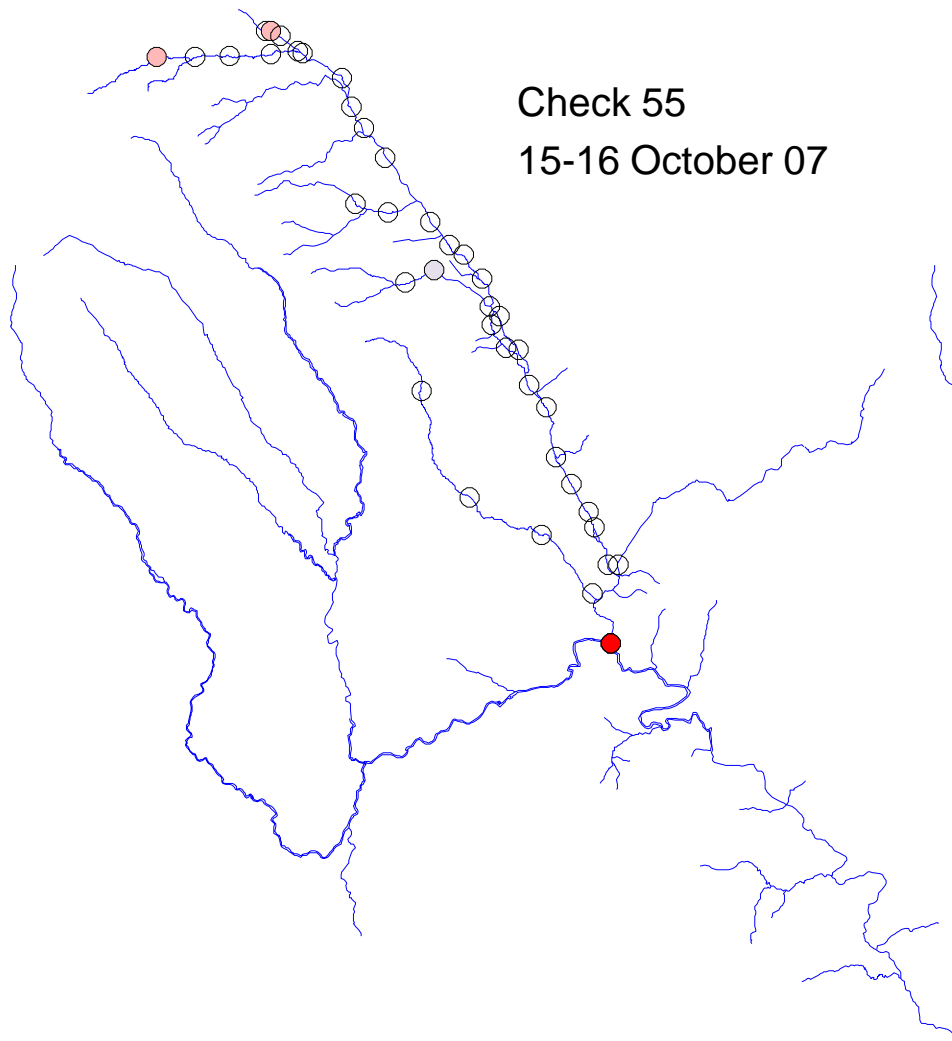

River Monnow catchment