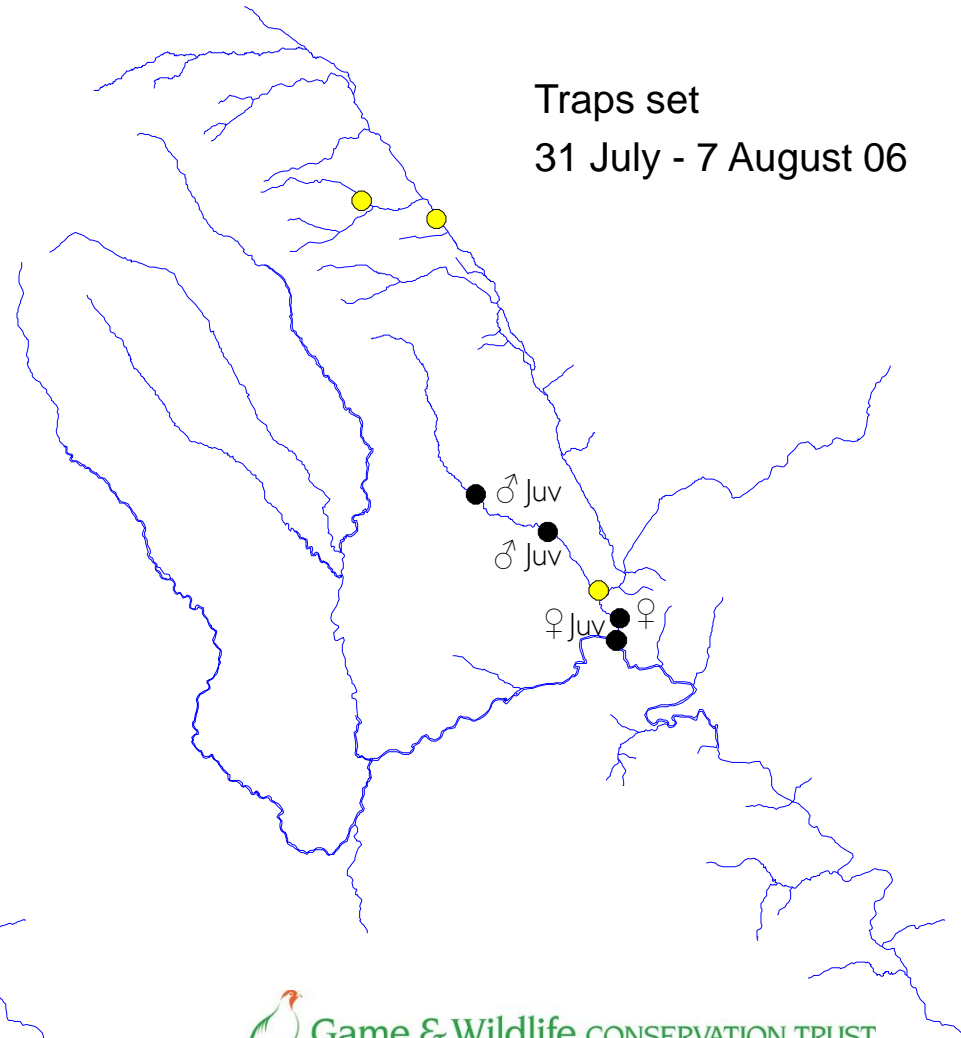

River Monnow catchment