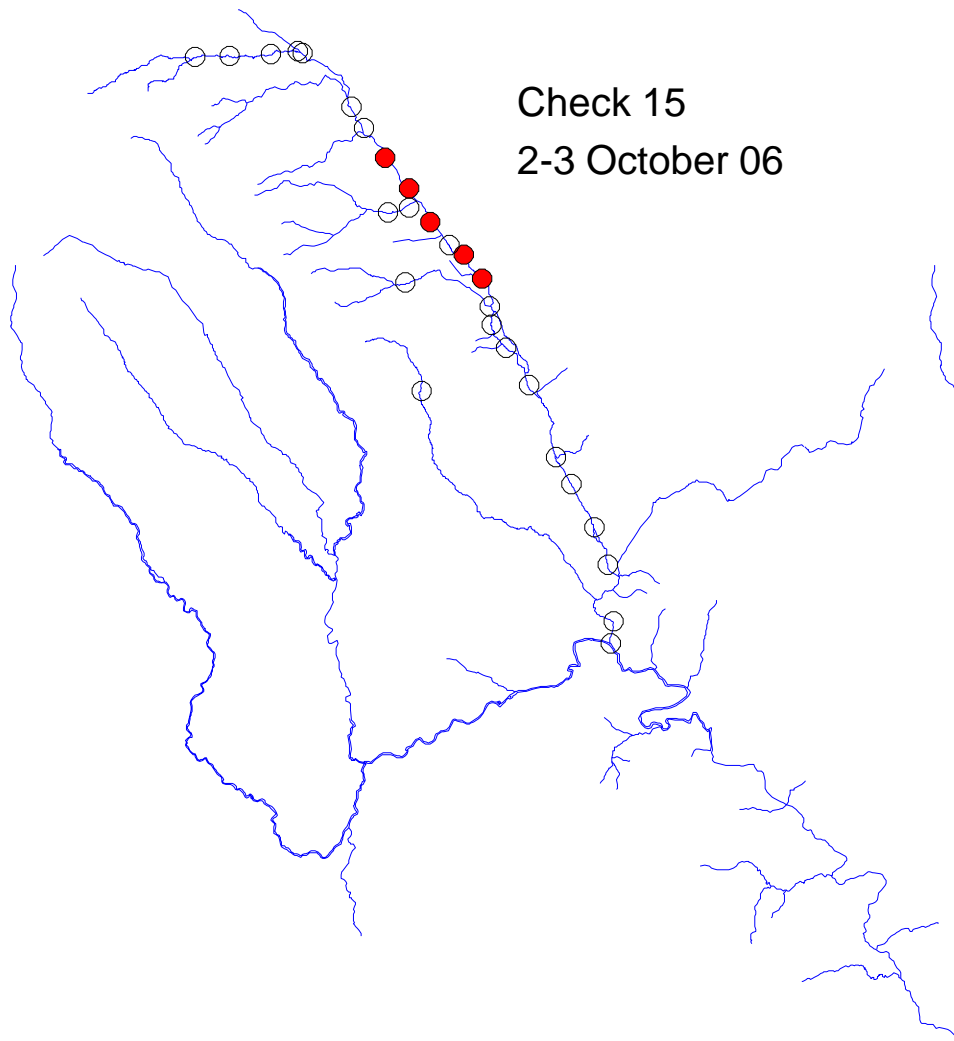

River Monnow catchment

Check 15
2-3 October 06