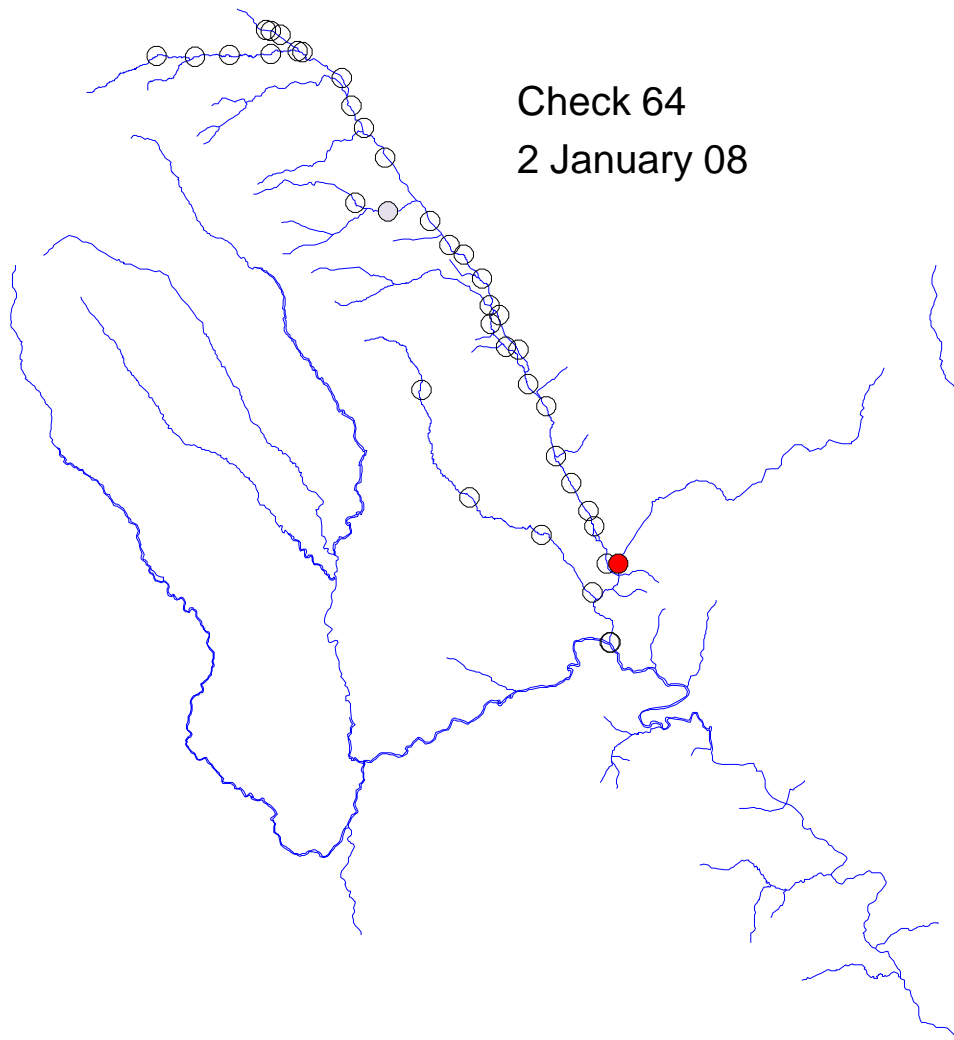

River Monnow catchment