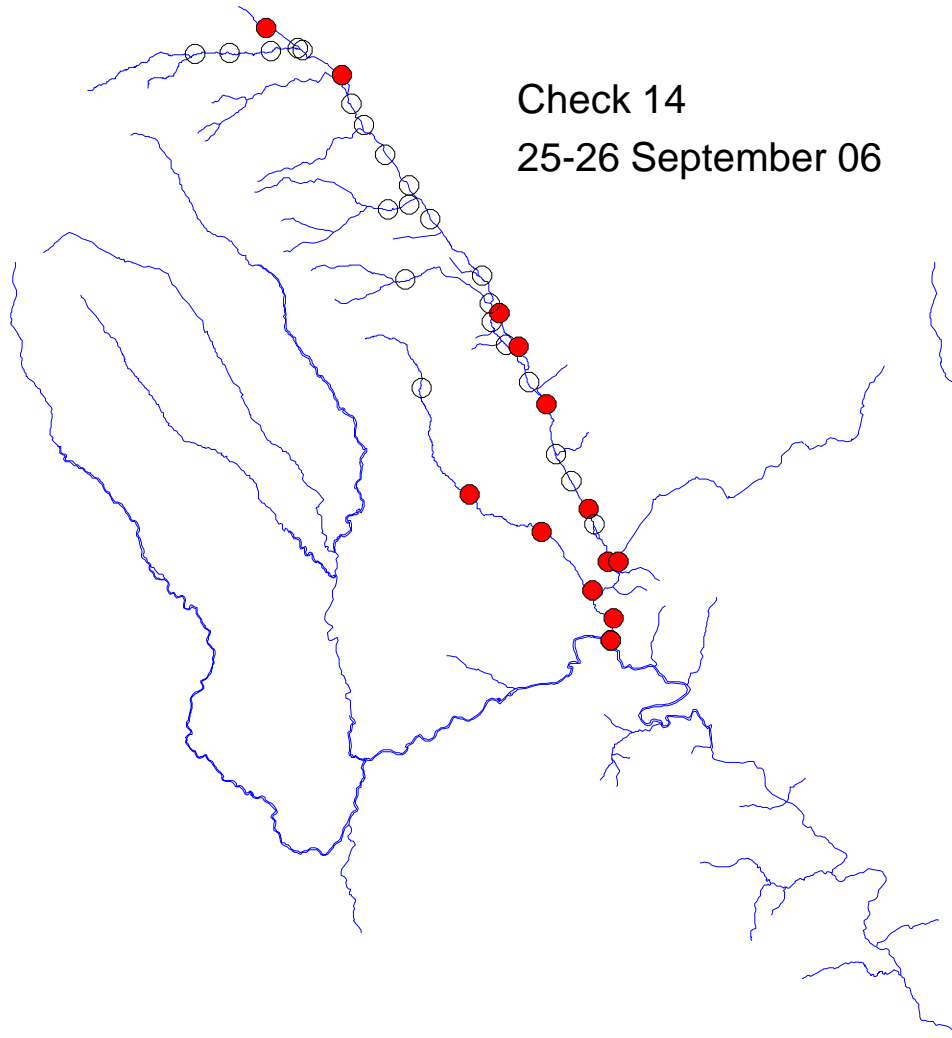

River Monnow catchment