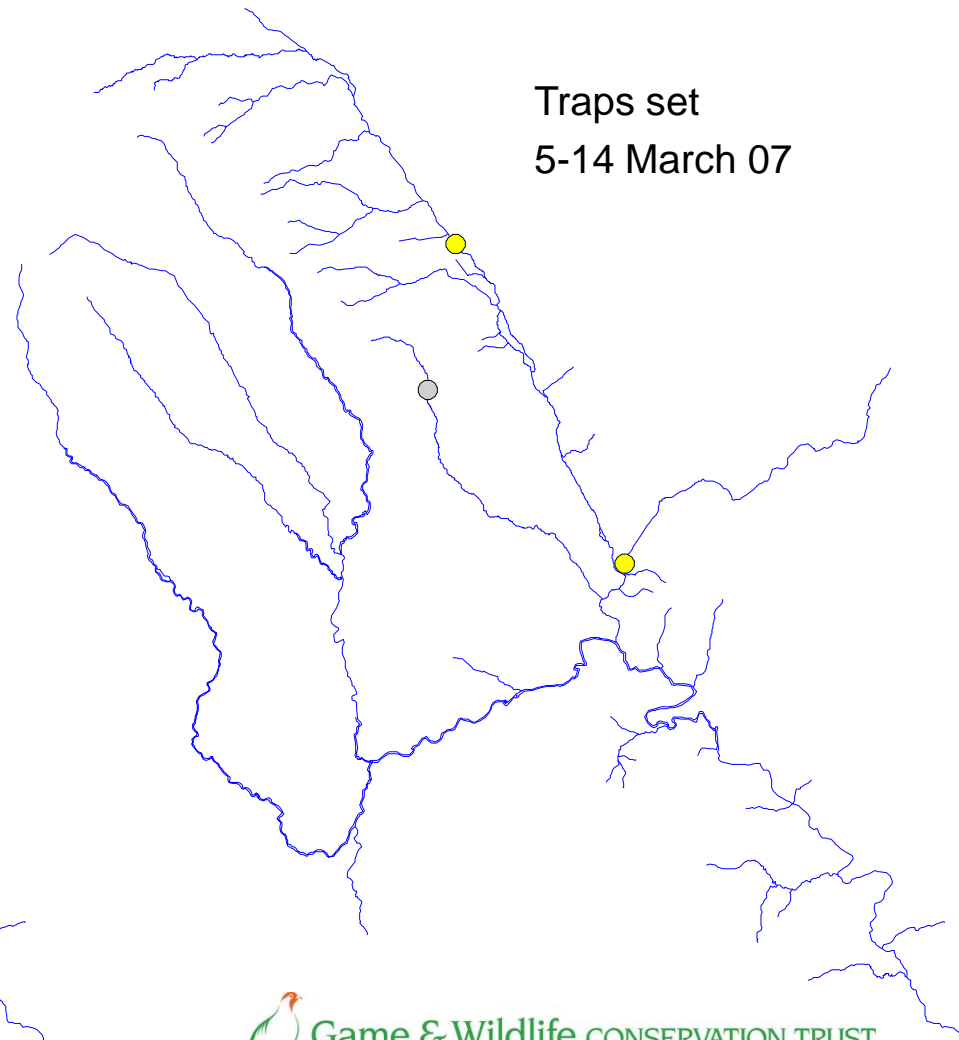

River Monnow catchment