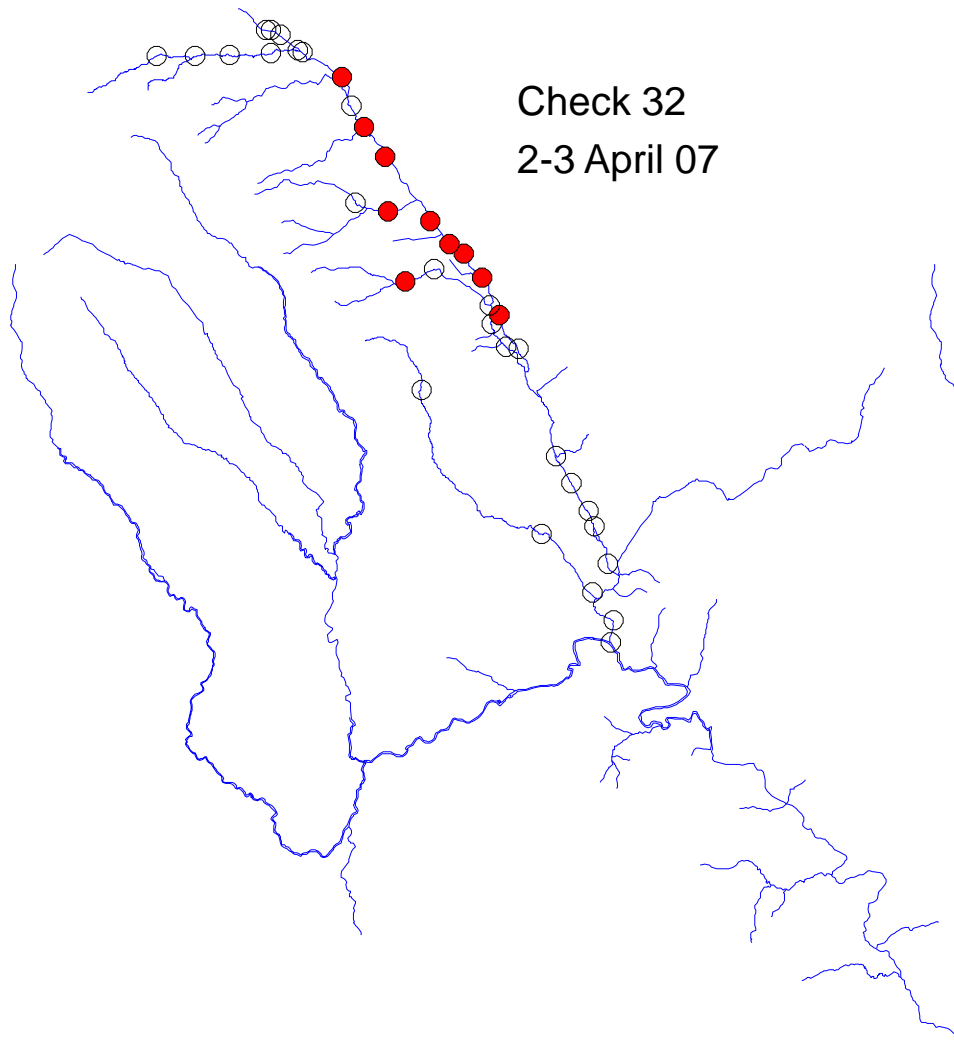

River Monnow catchment