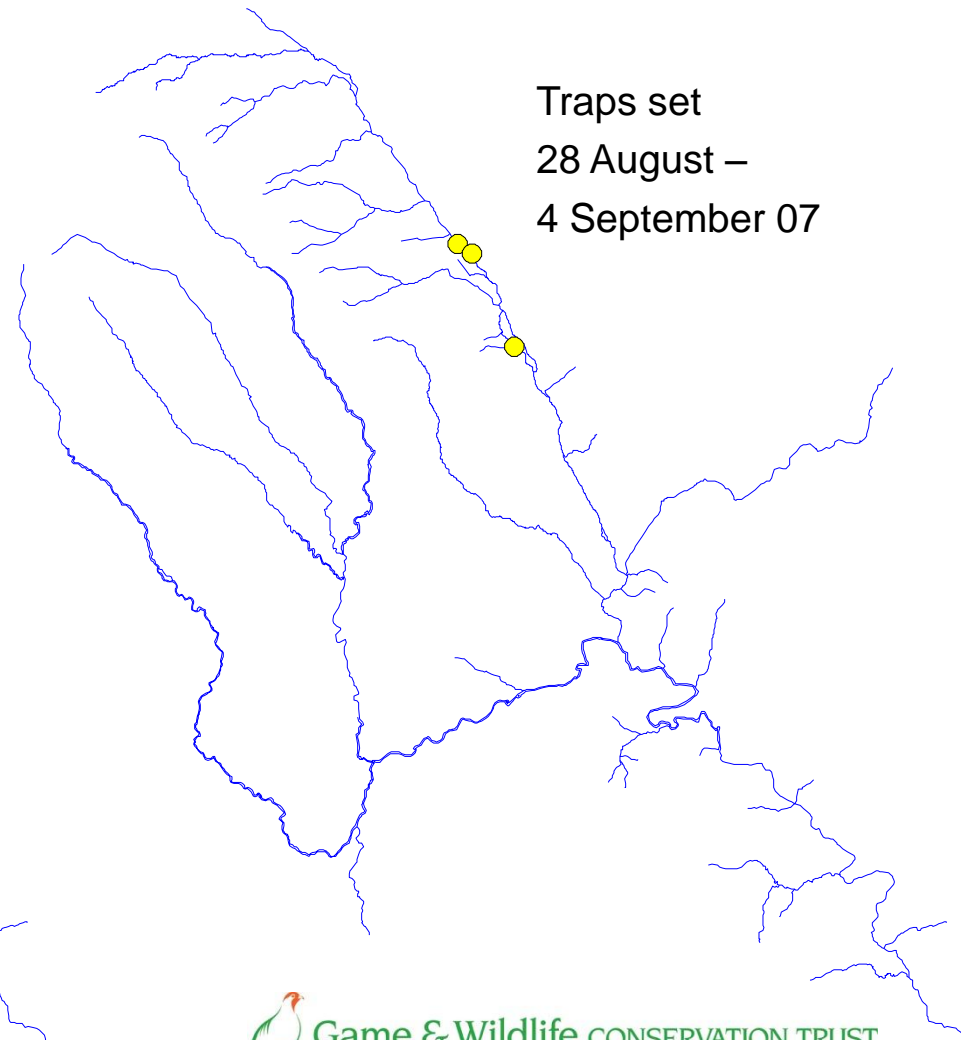

River Monnow catchment