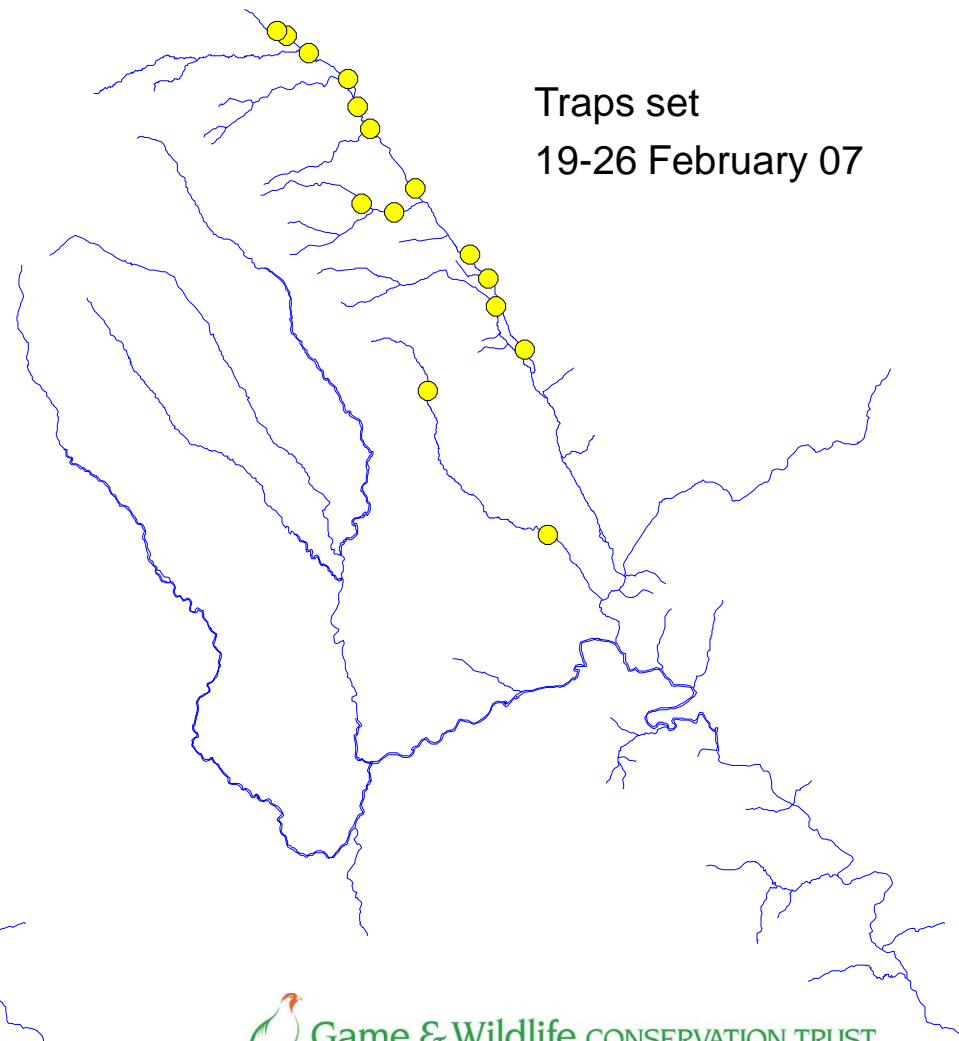

River Monnow catchment