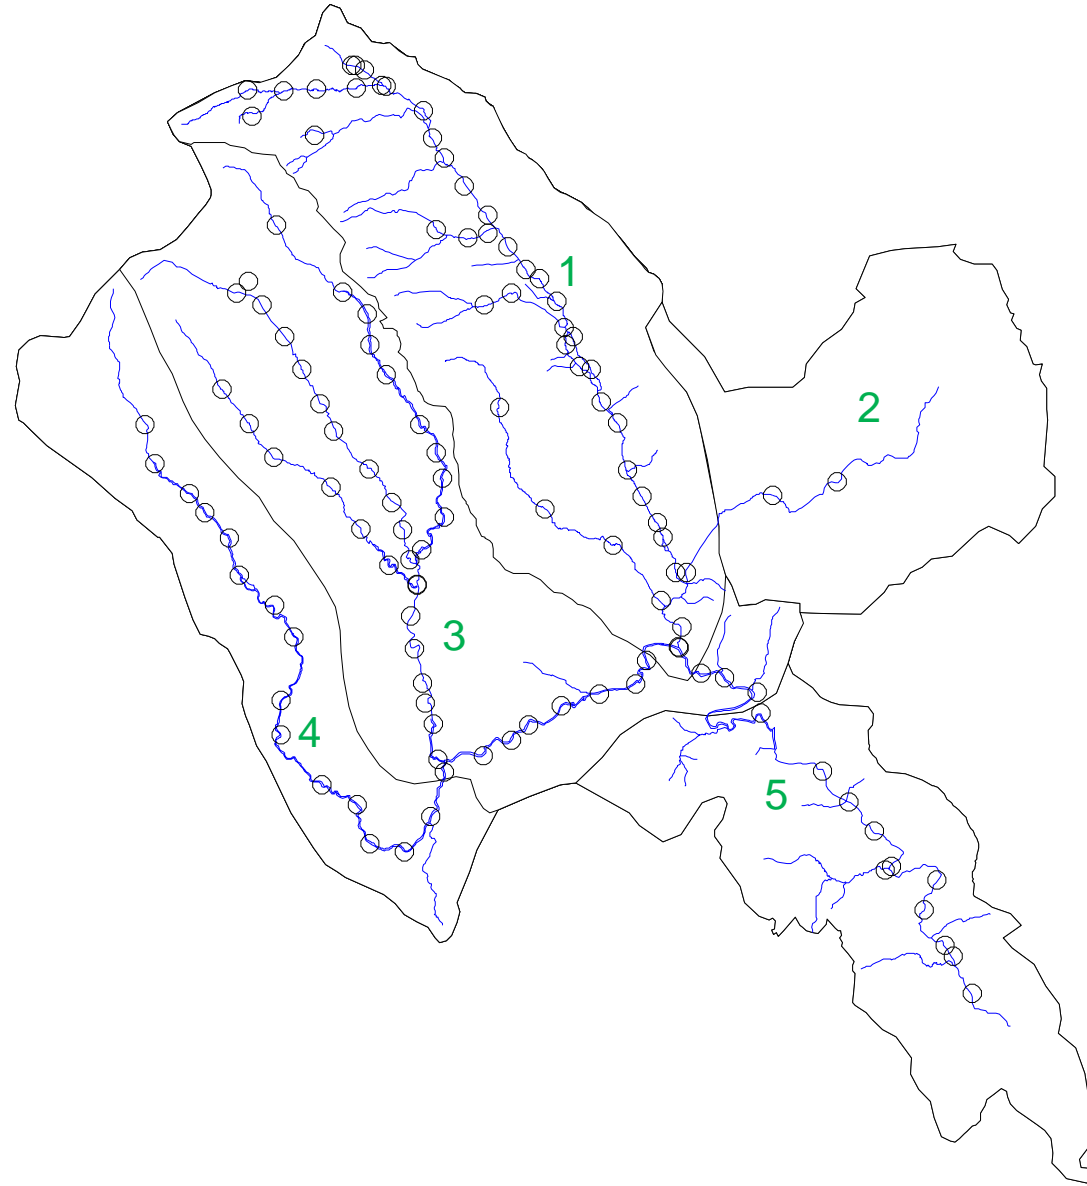

Catchment areas

1. River Dore	109 km²
2. Worm Brook	67 km²
3. Upper Monnow	113 km²
4. Honddu	61 km²
5. Lower Monnow	71 km²

Total area	422 km²
River length	285 km