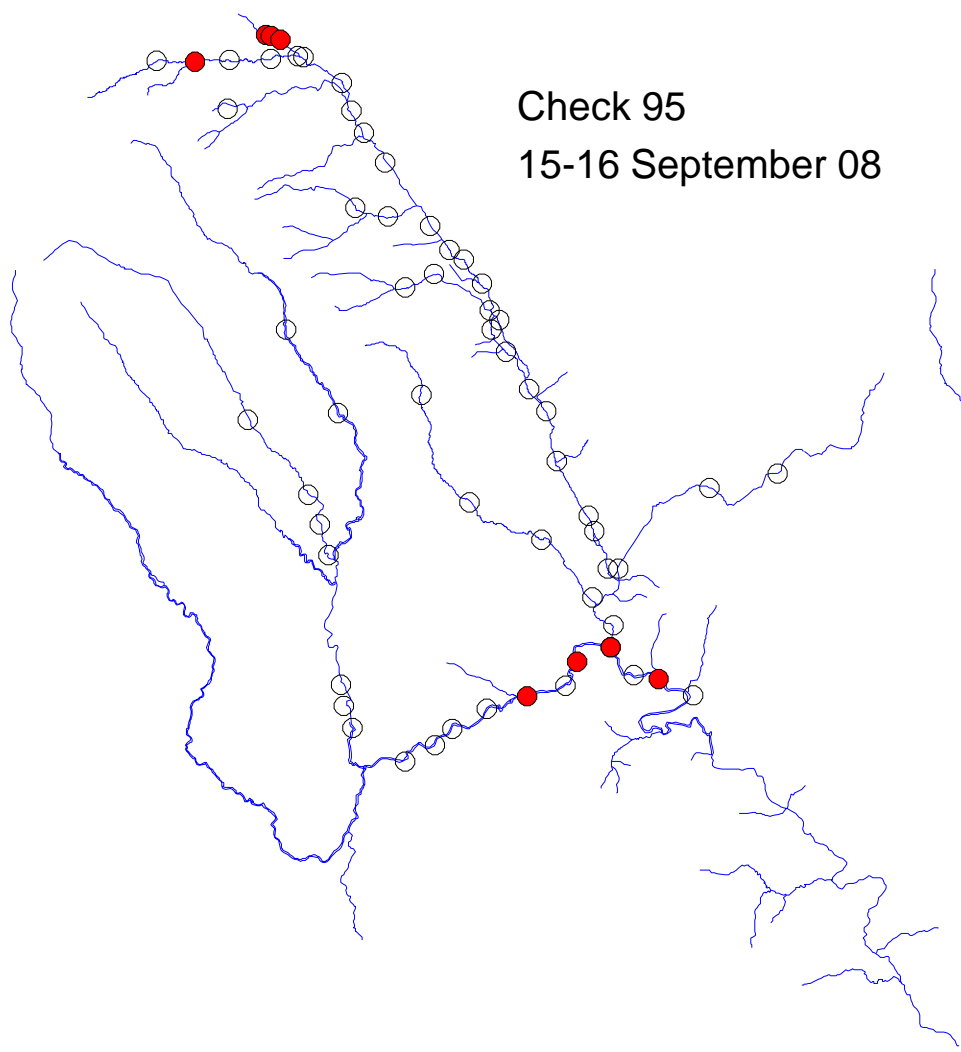

River Monnow catchment

Check 95
15-16 September 08