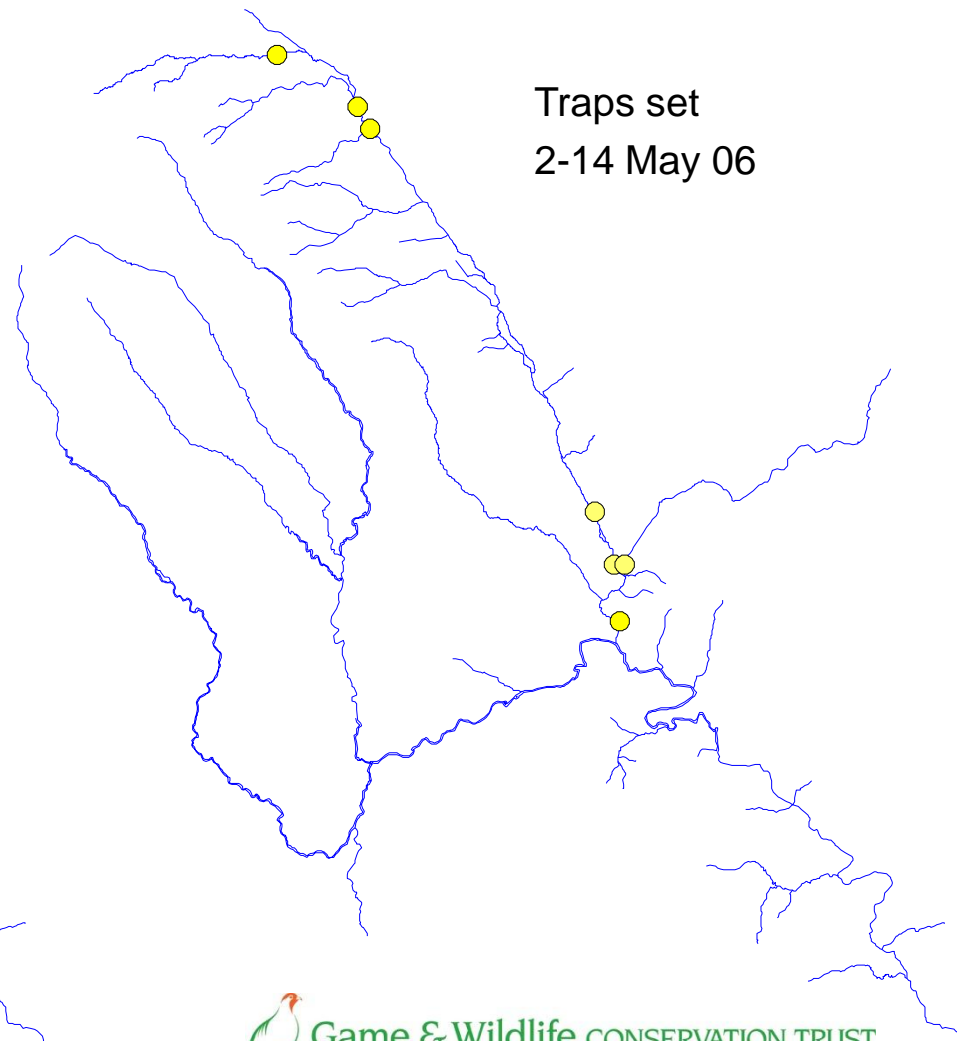

Traps set
2-14 May 06