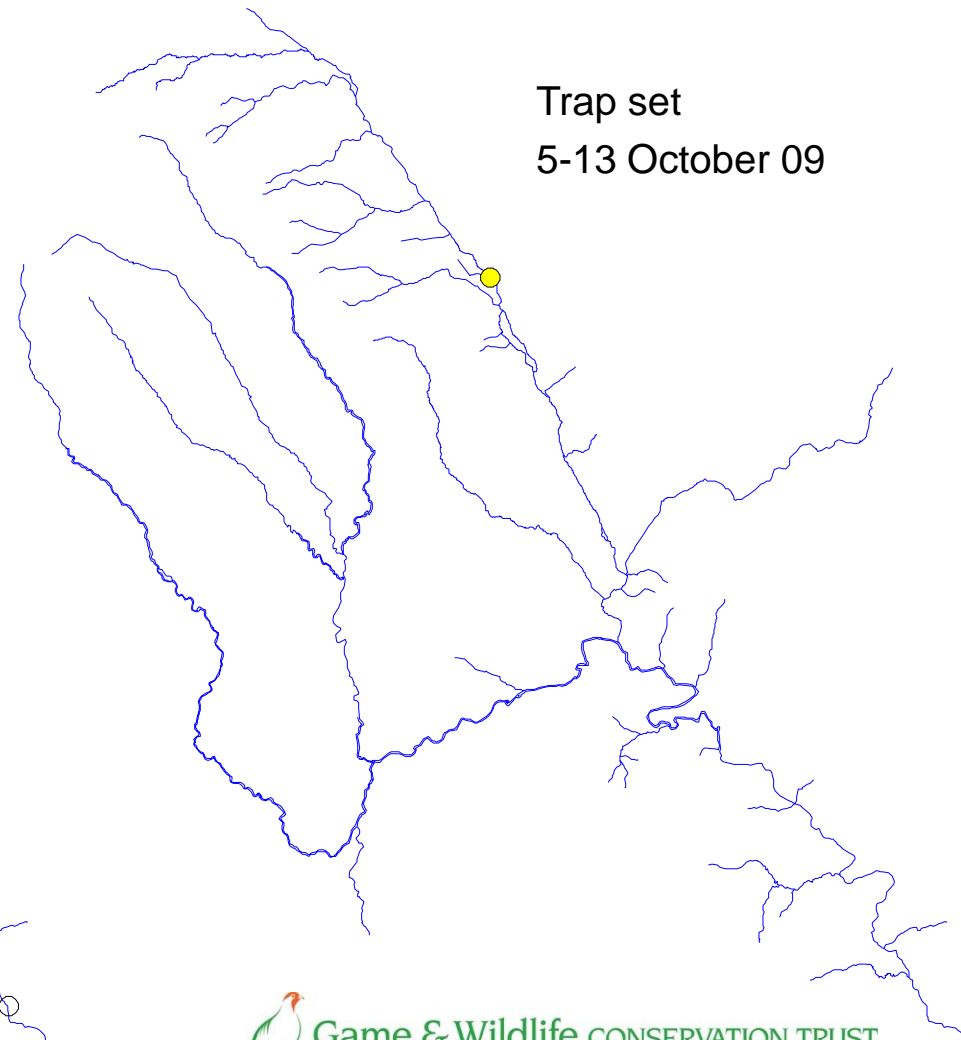

Trap set
5-13 October 09