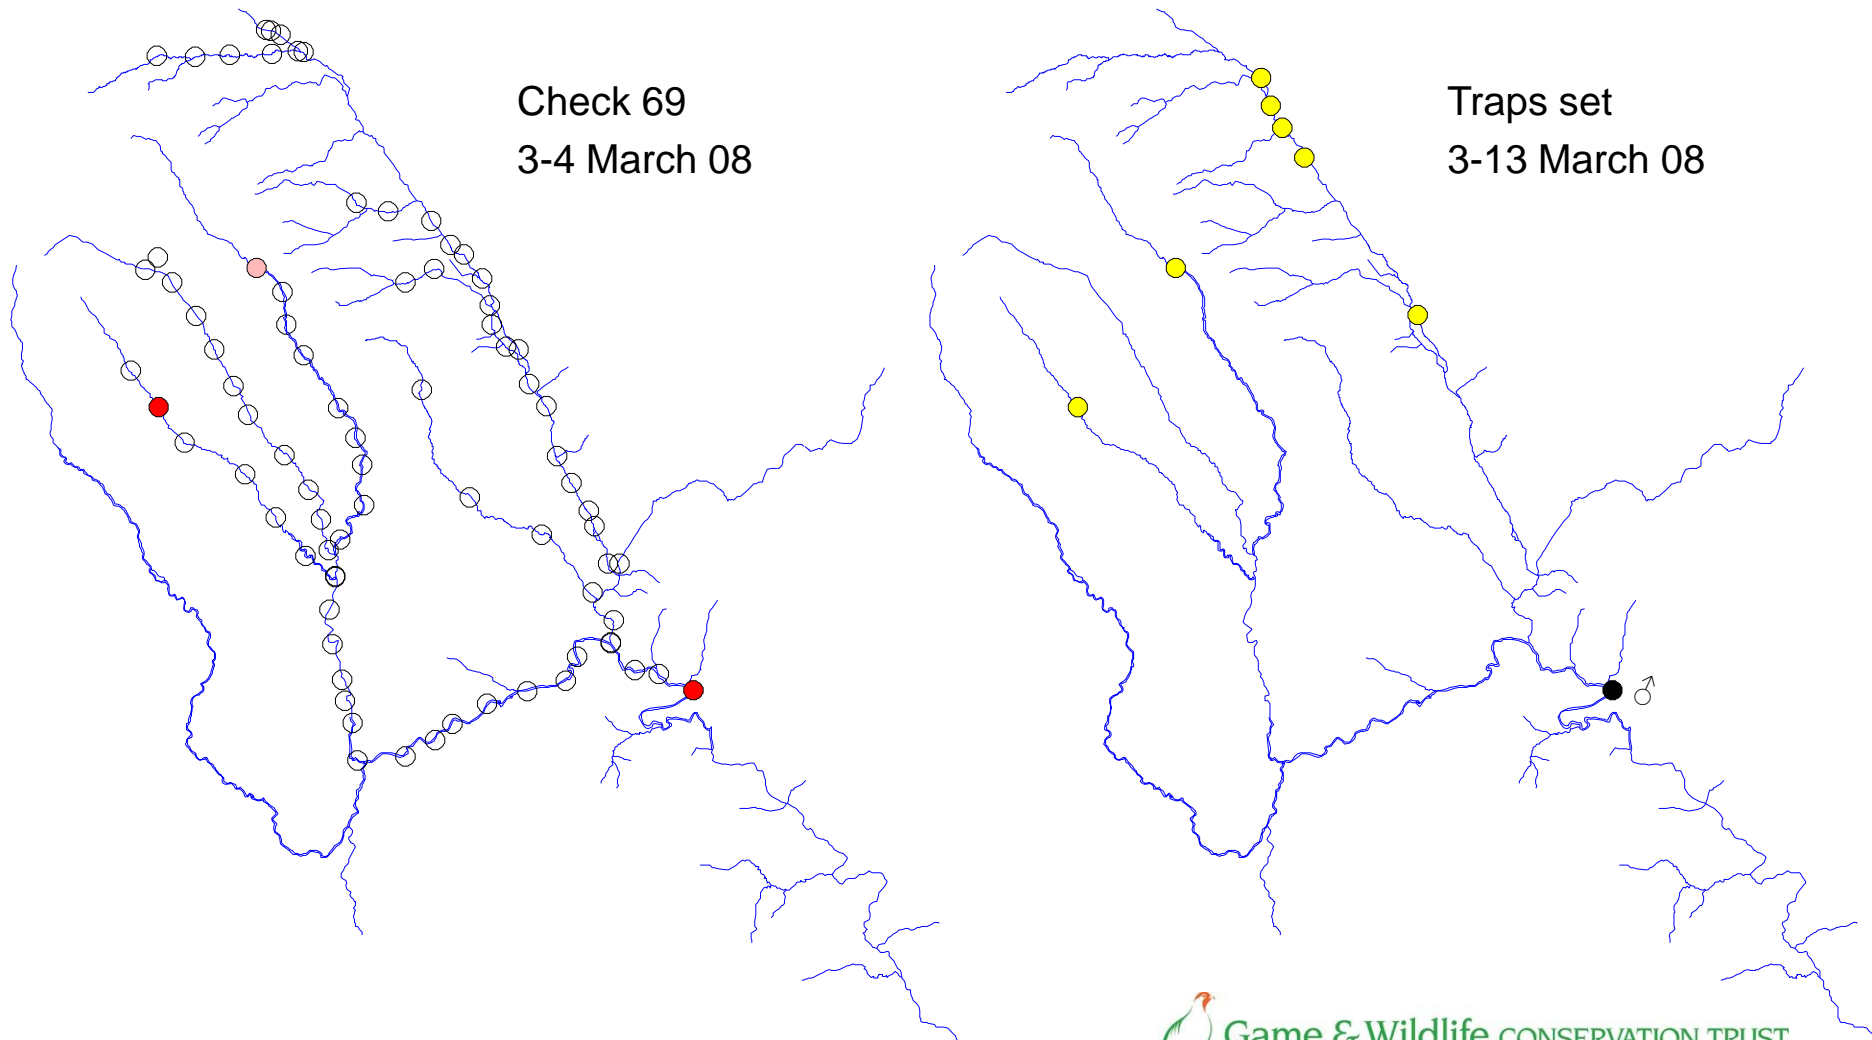

River Monnow catchment