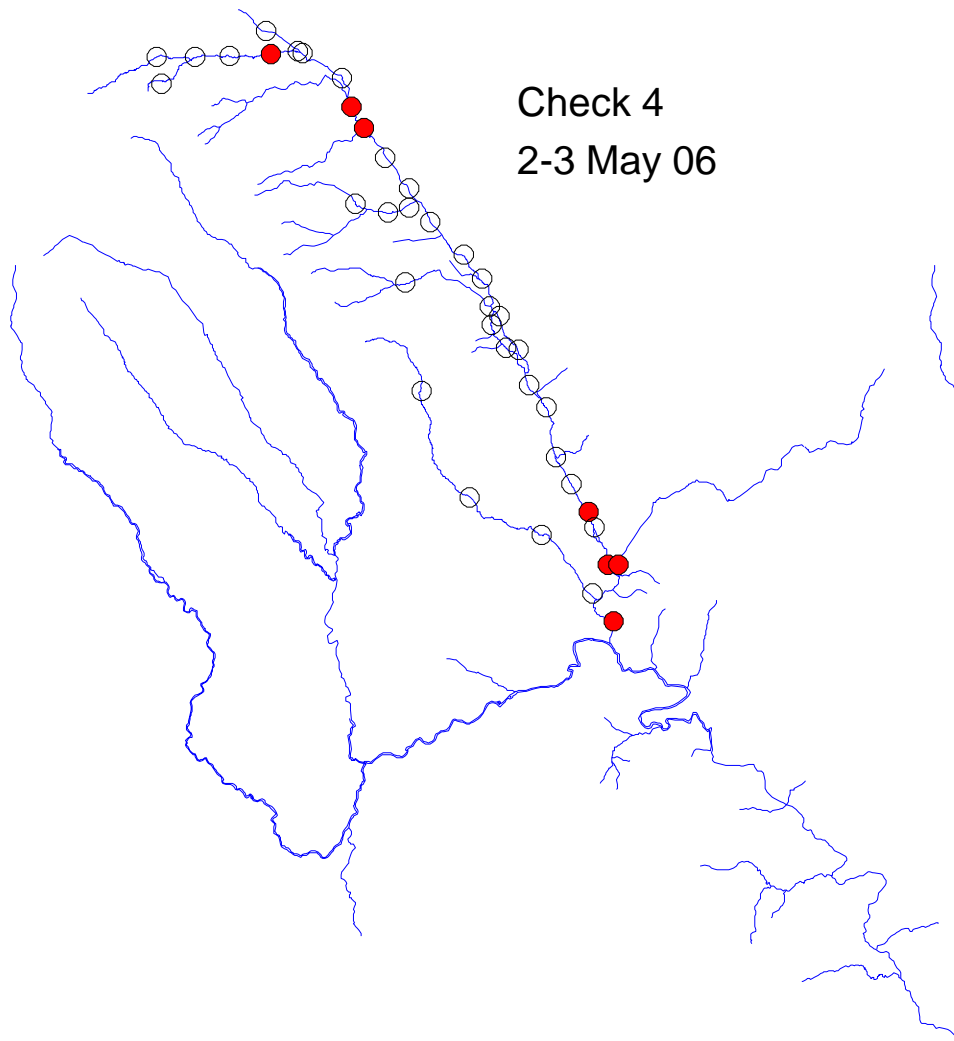

River Monnow catchment

Check 4
2-3 May 06