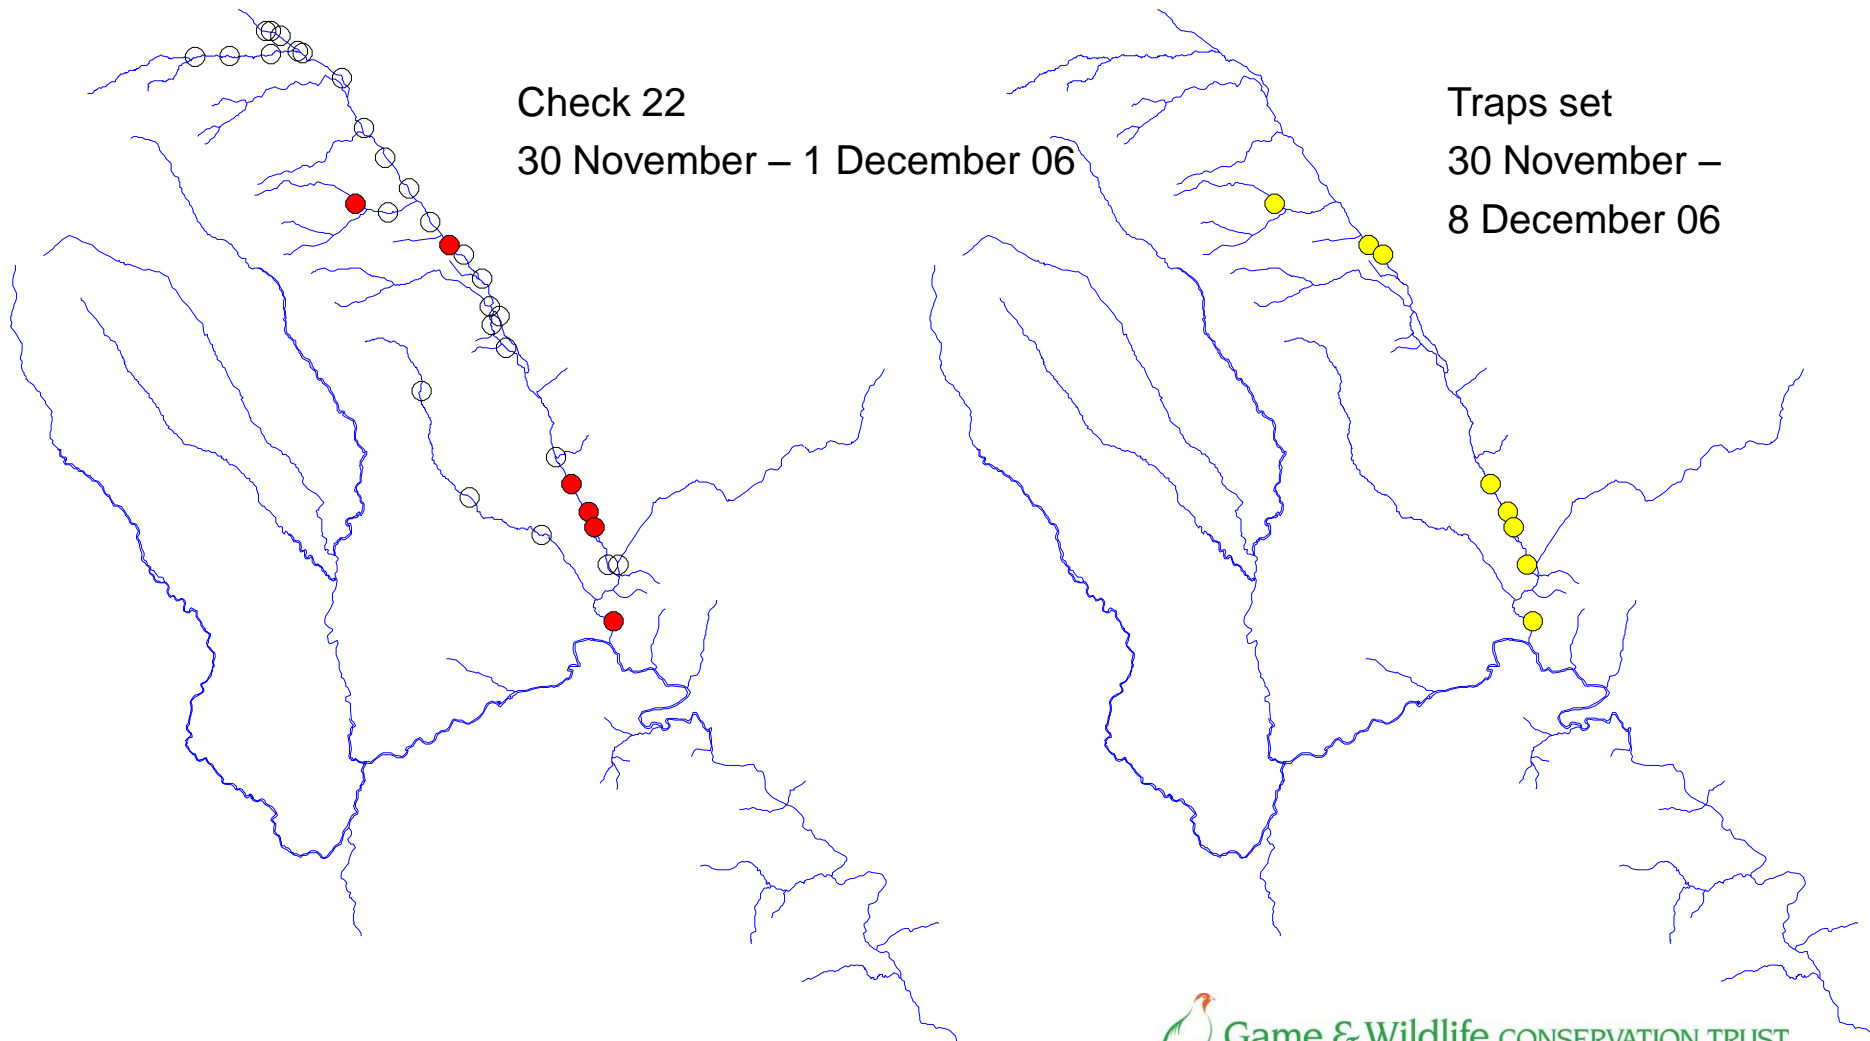

River Monnow catchment

Check 22
30 November – 1 December 06

Traps set
30 November –
8 December 06