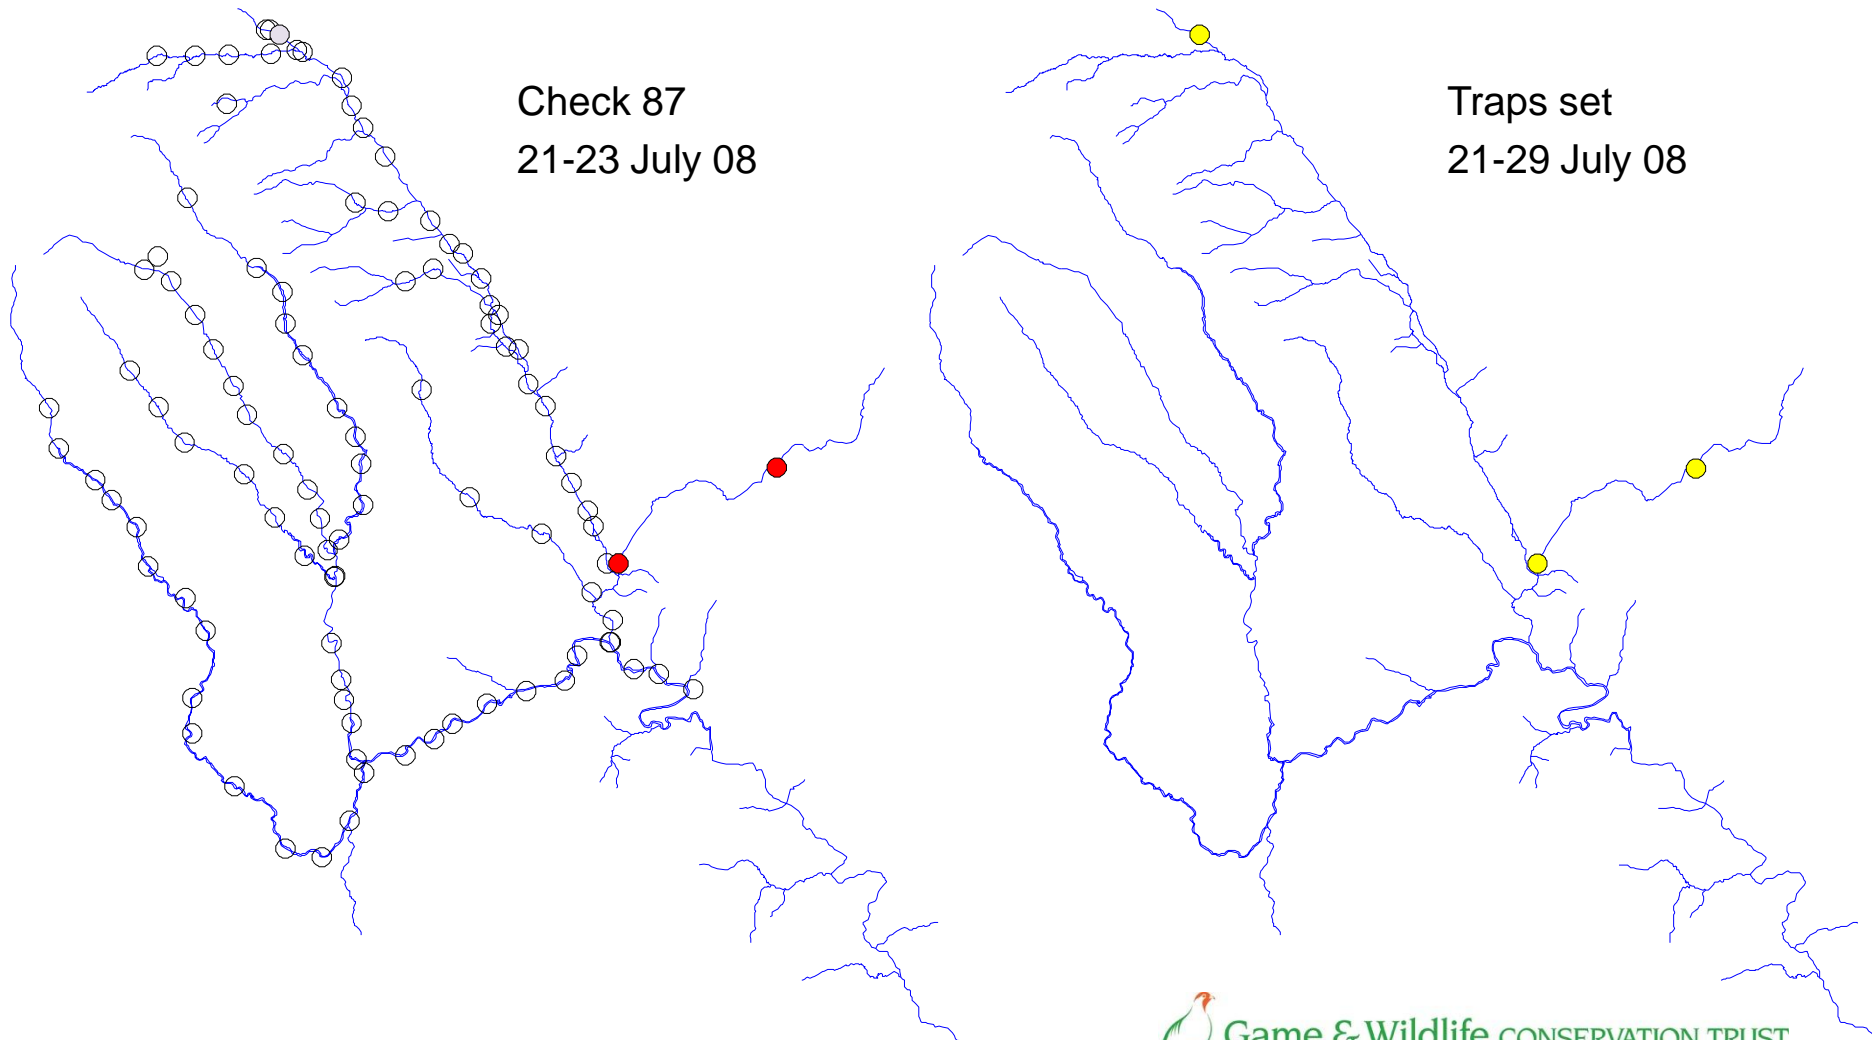

River Monnow catchment