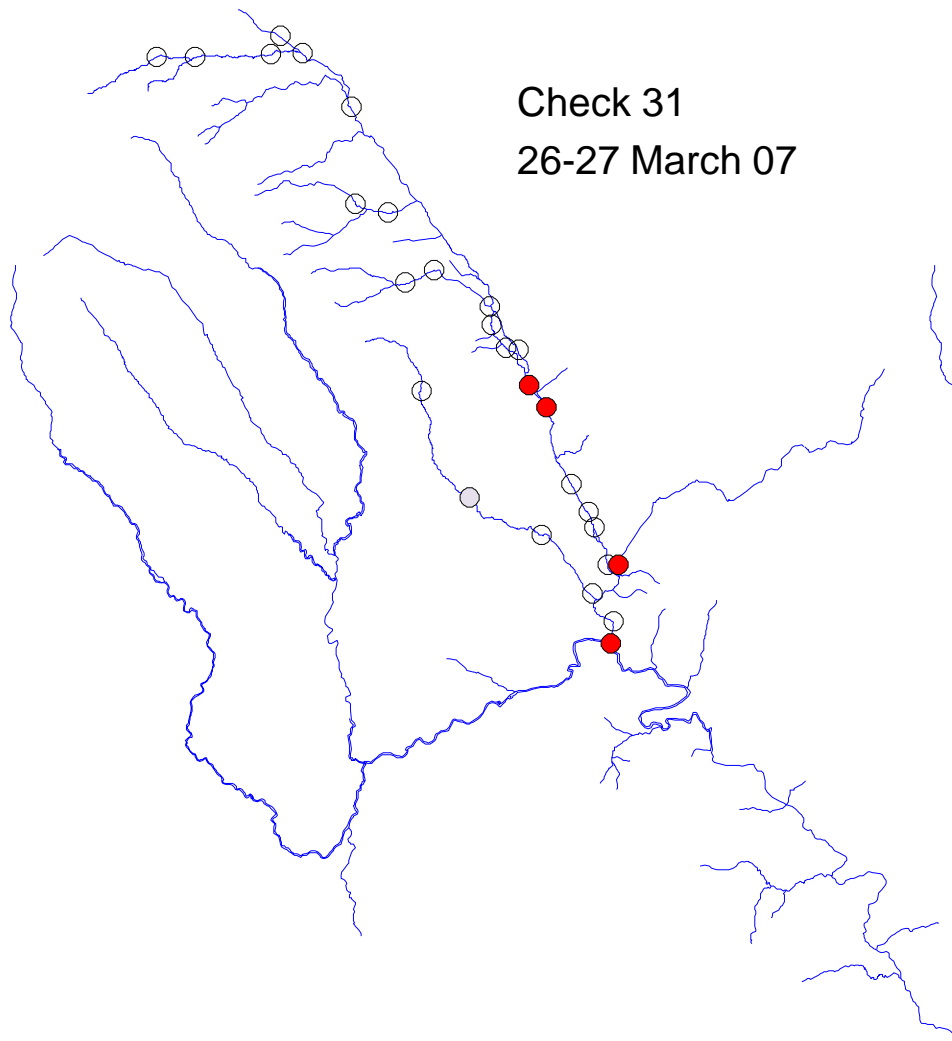

River Monnow catchment