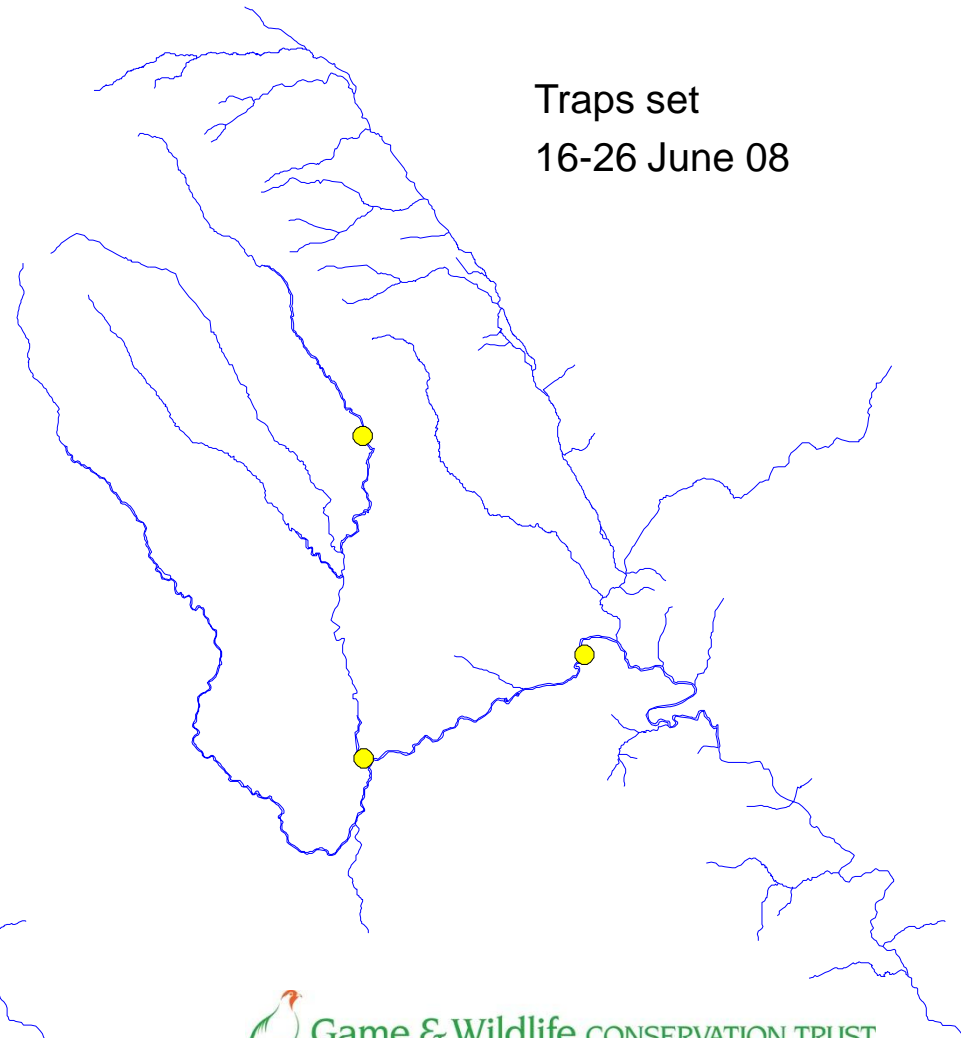

# River Monnow catchment

Check 82  
16-18 June 08

Traps set  
16-26 June 08