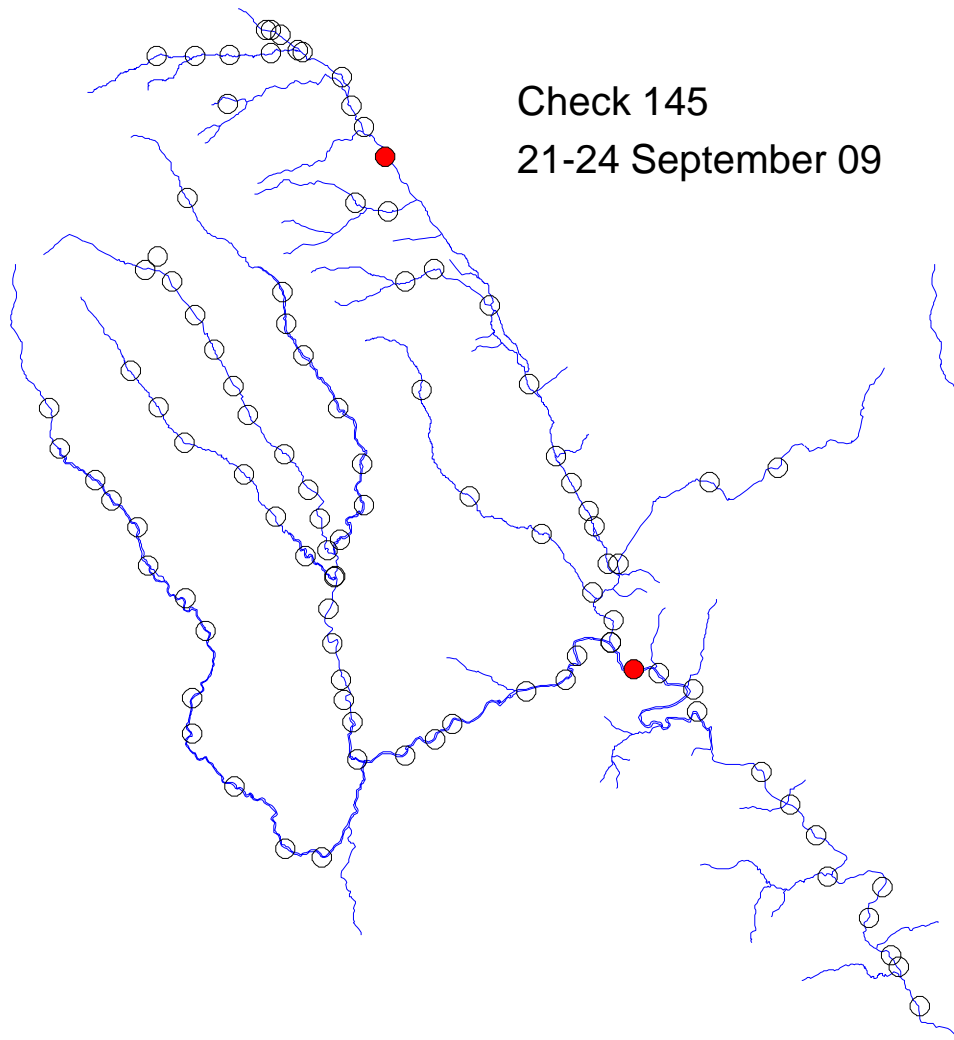

River Monnow catchment

Check 145
21-24 September 09