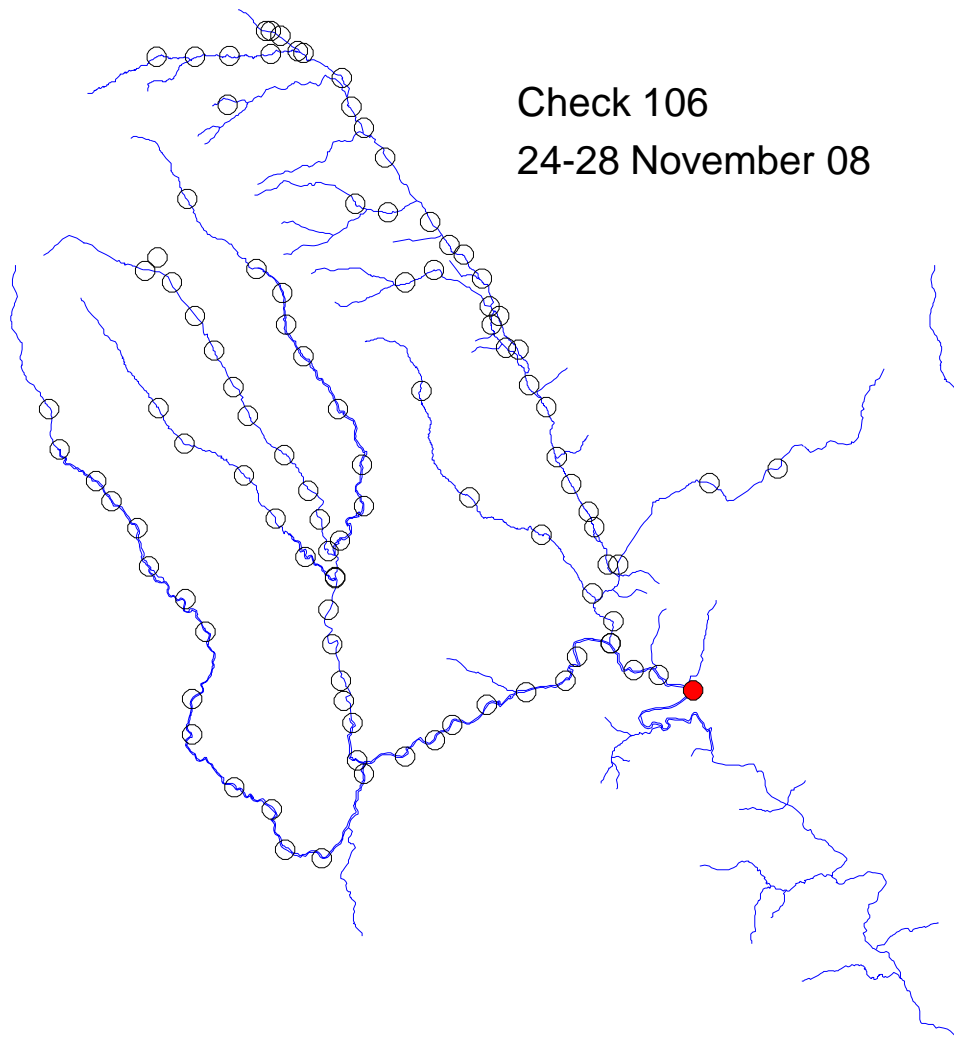

River Monnow catchment

Check 106
24-28 November 08