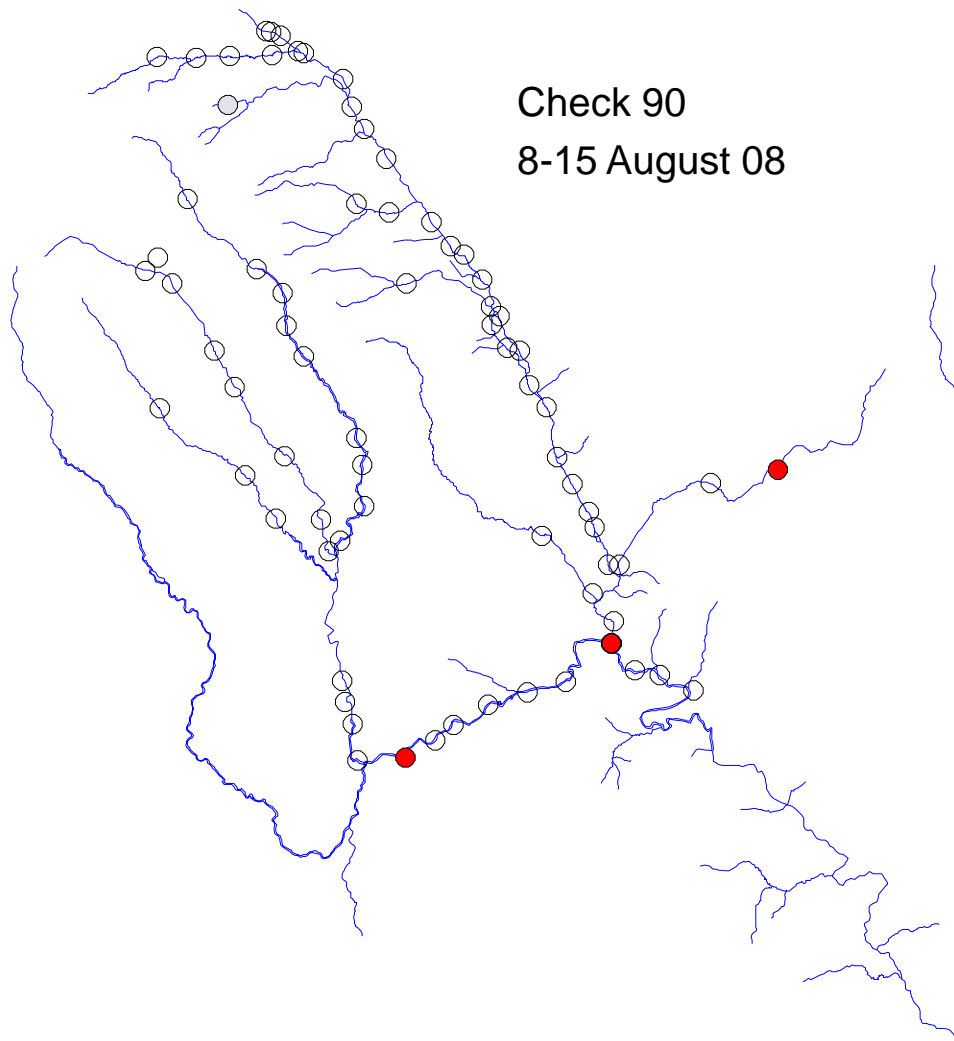

River Monnow catchment

Check 90
8-15 August 08