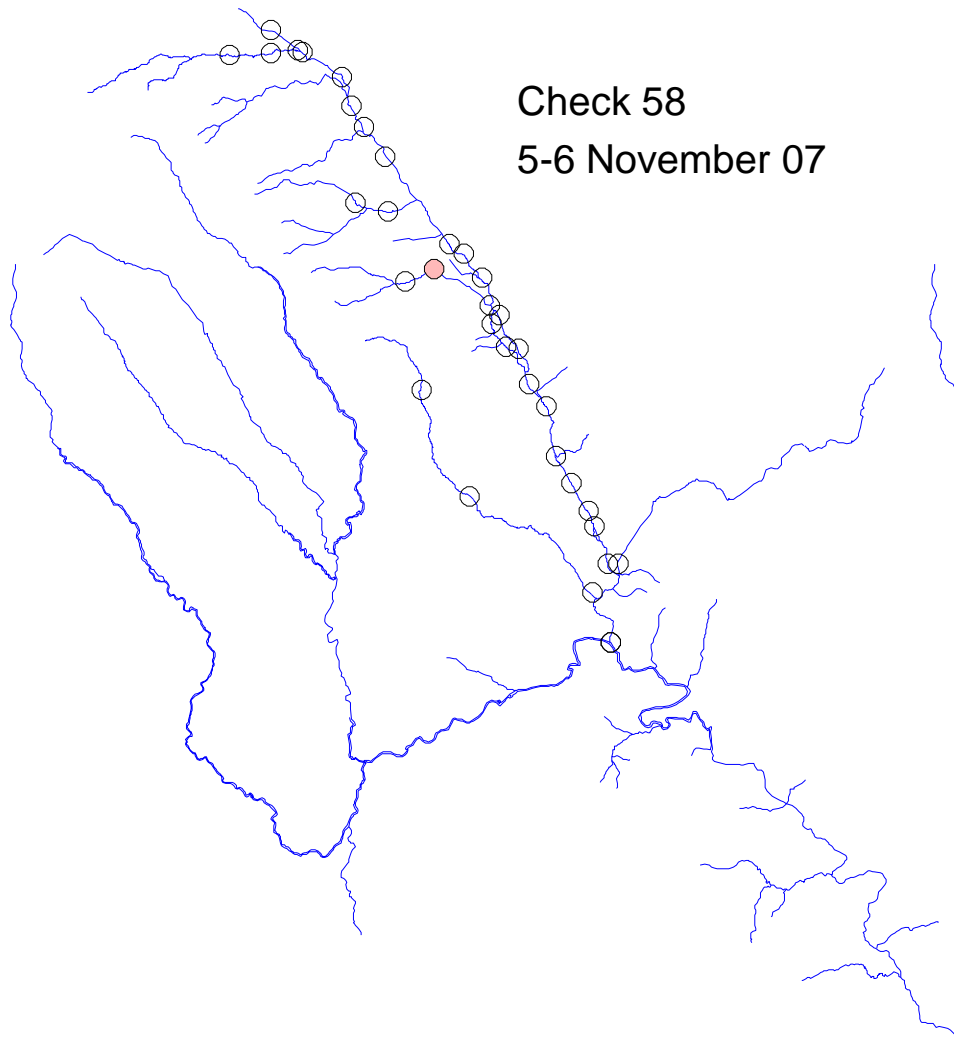

River Monnow catchment

Check 58
5-6 November 07