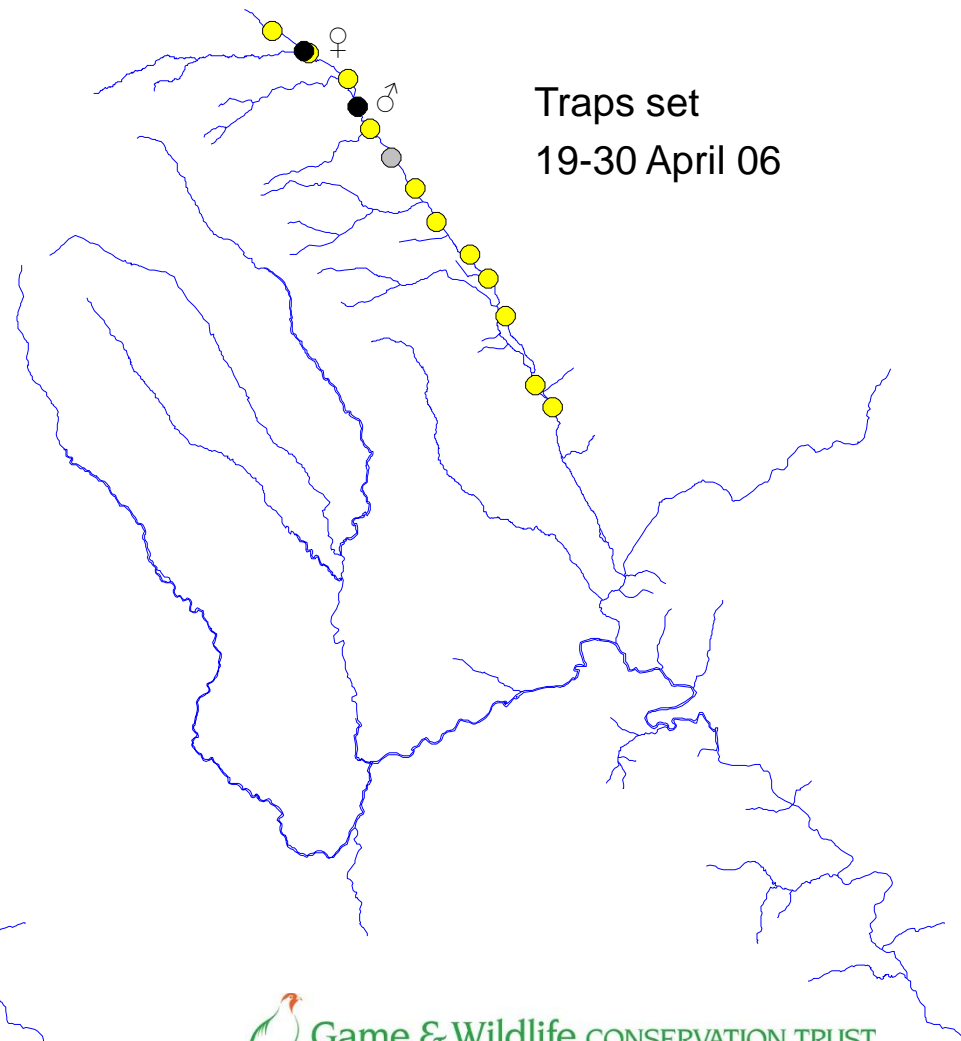

River Monnow catchment