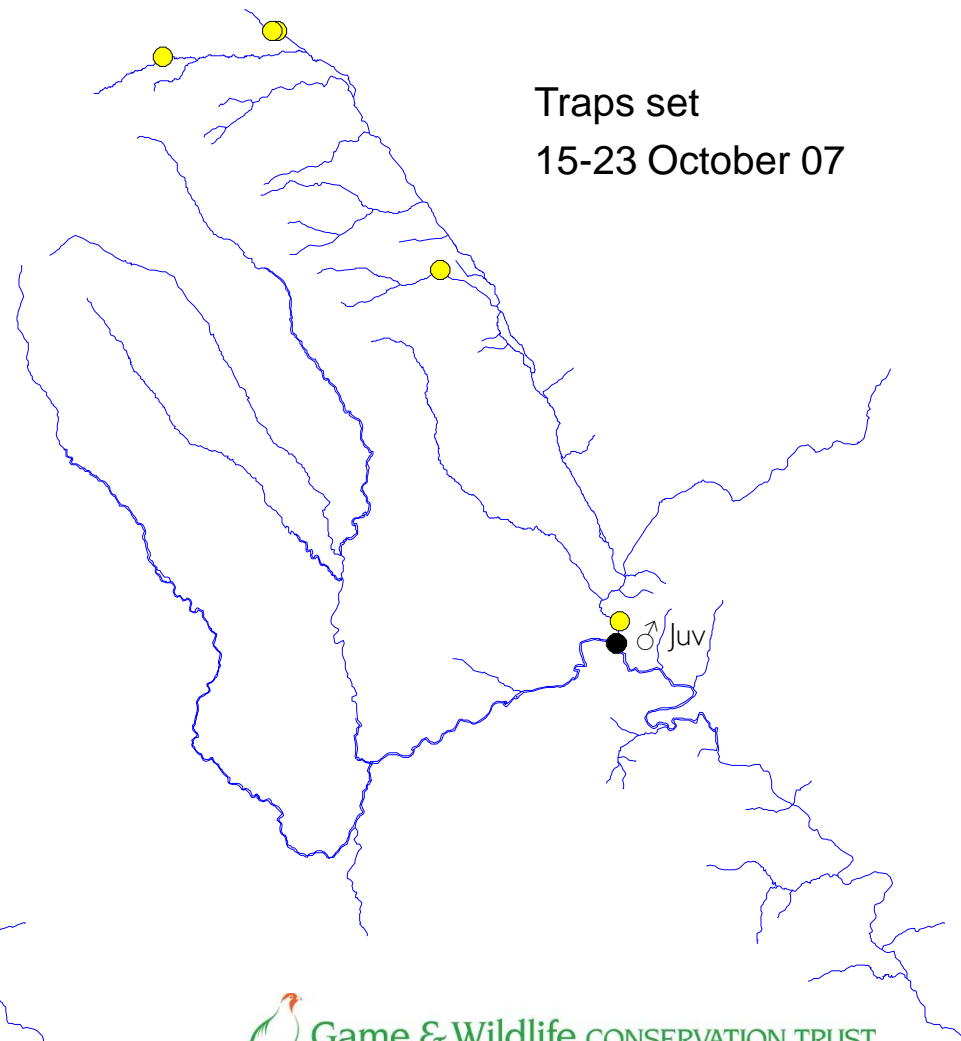

River Monnow catchment