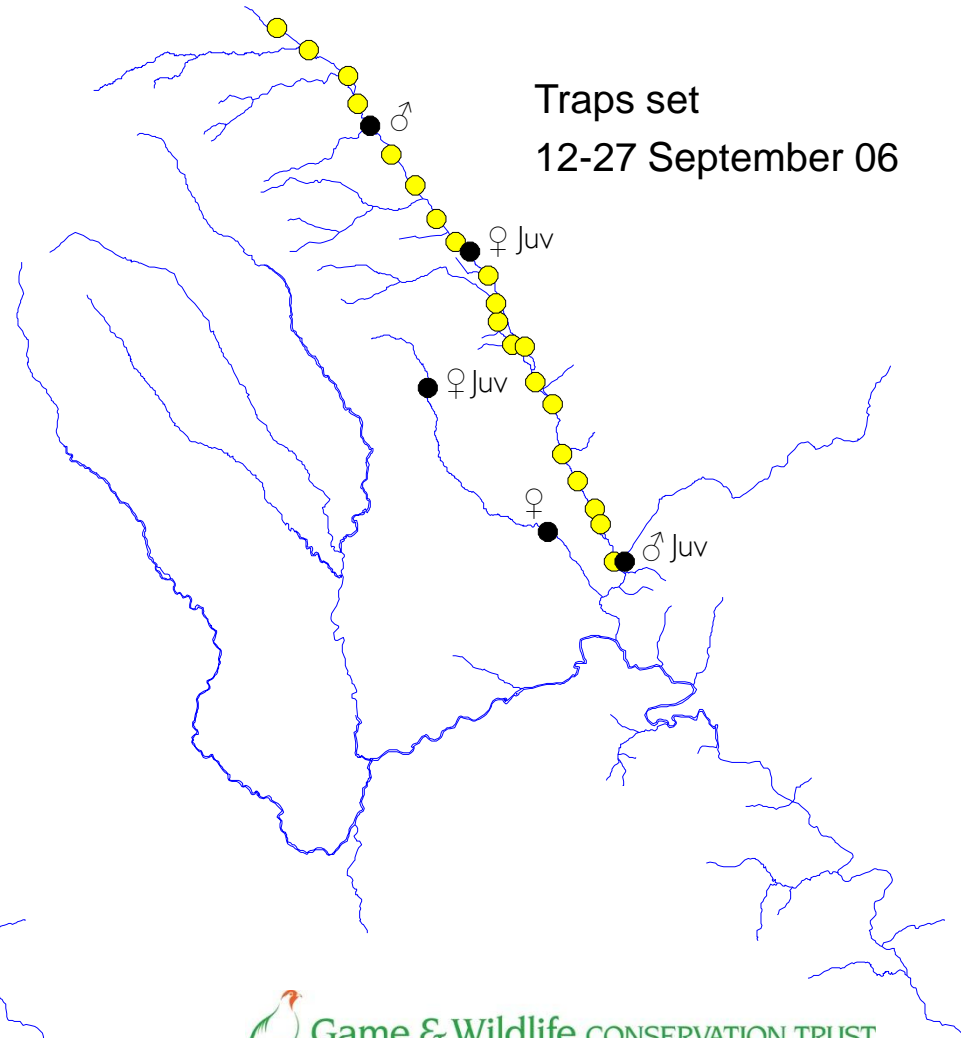

River Monnow catchment