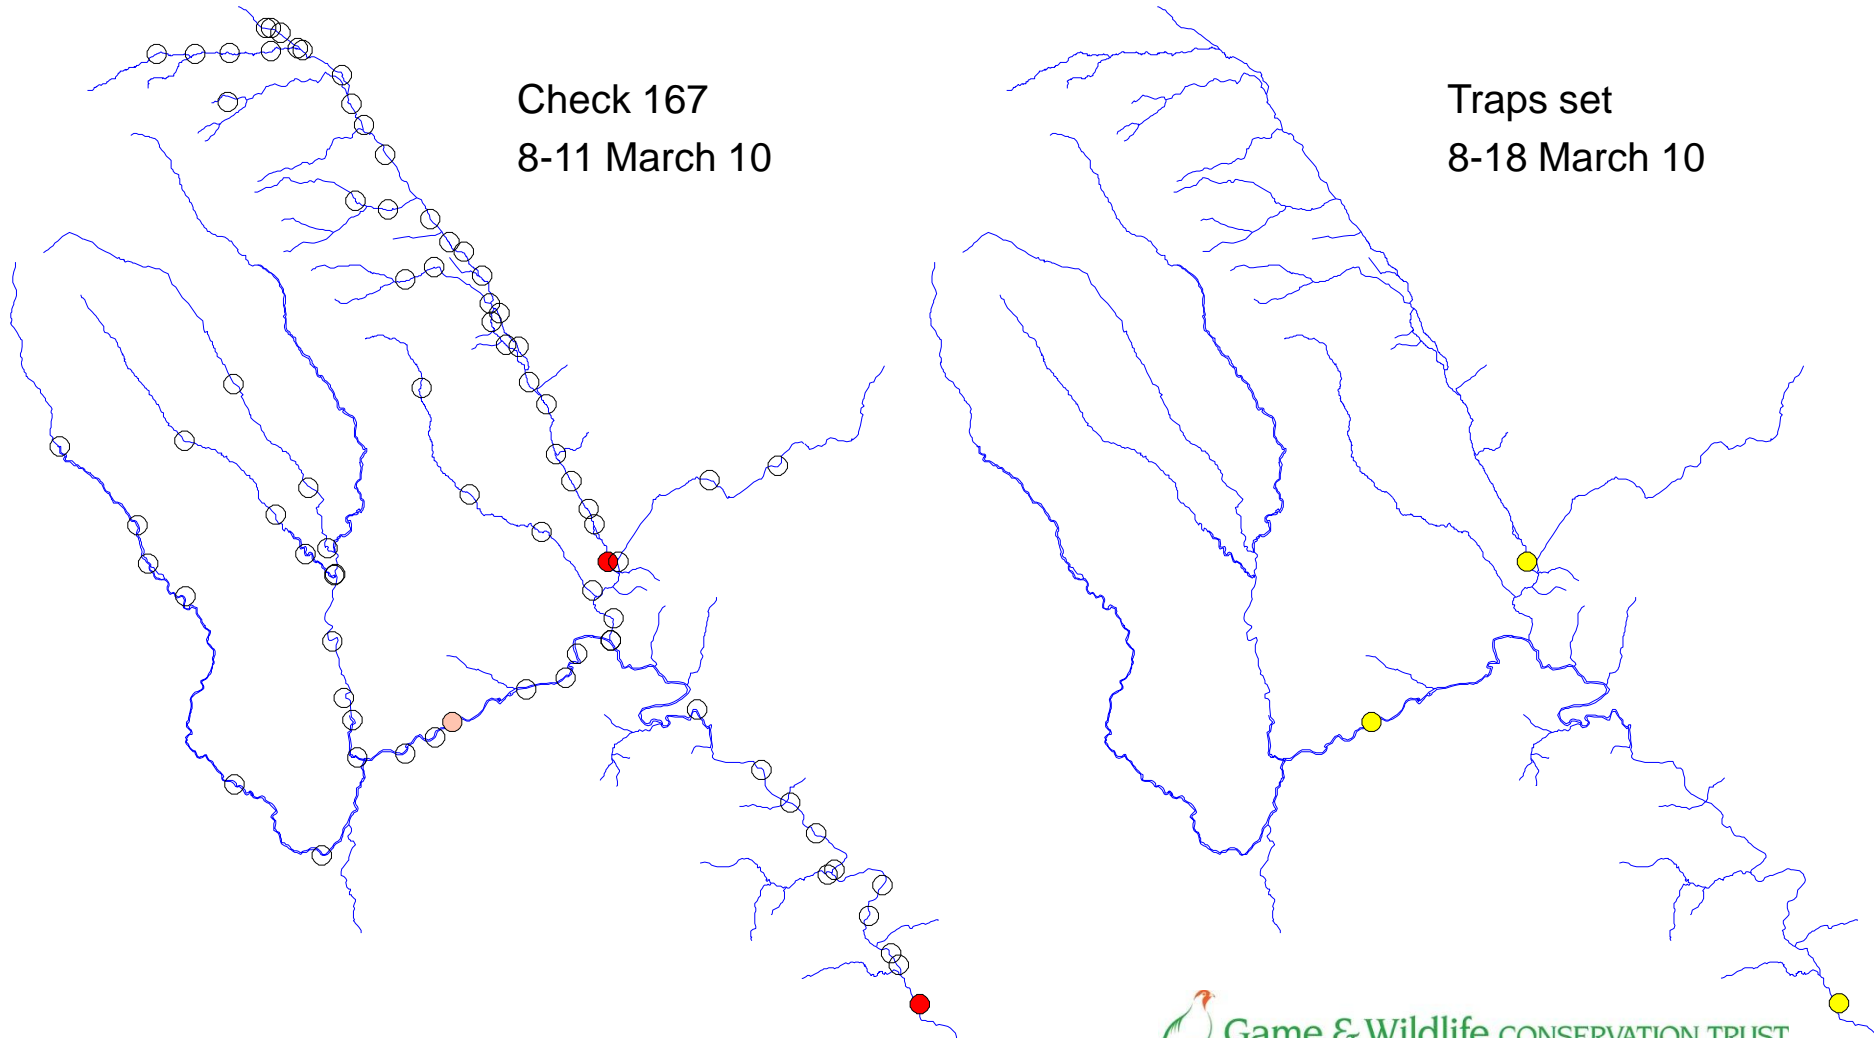

River Monnow catchment

Check 167
8-11 March 10

Traps set
8-18 March 10