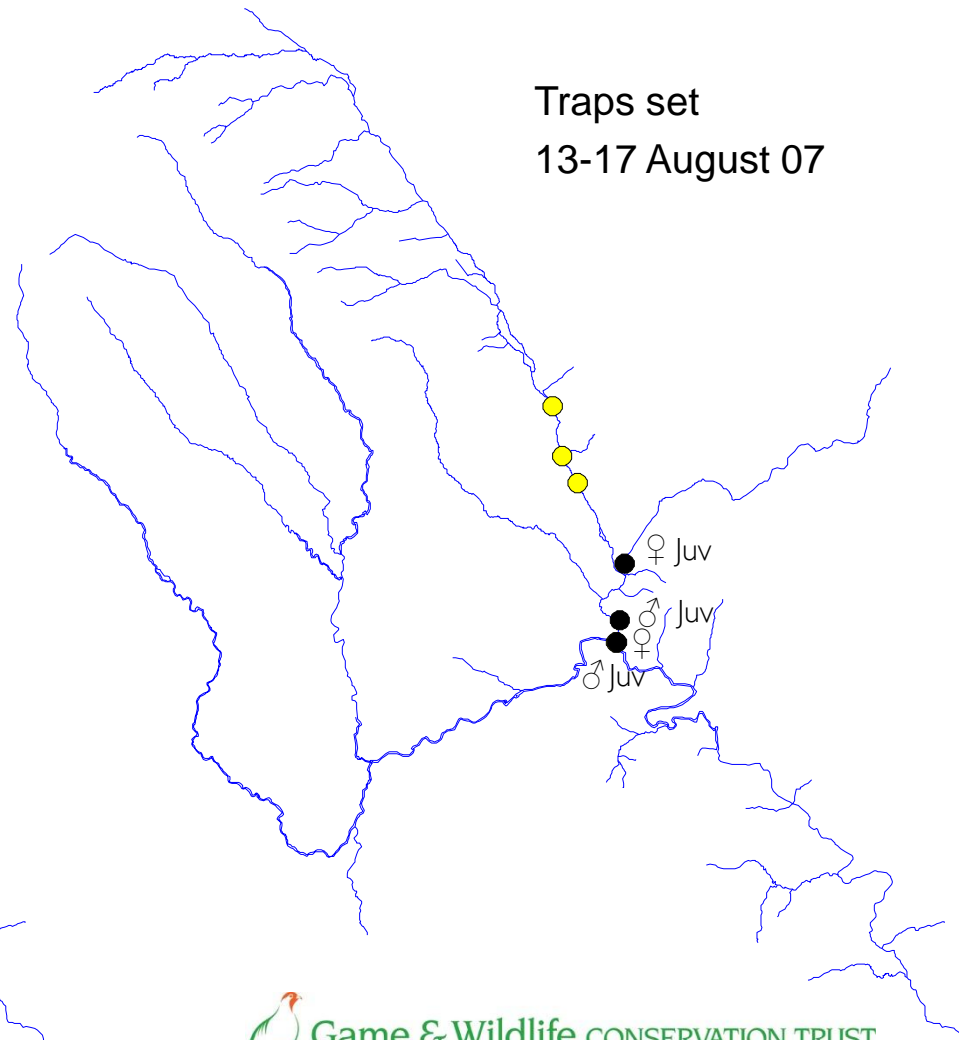

River Monnow catchment