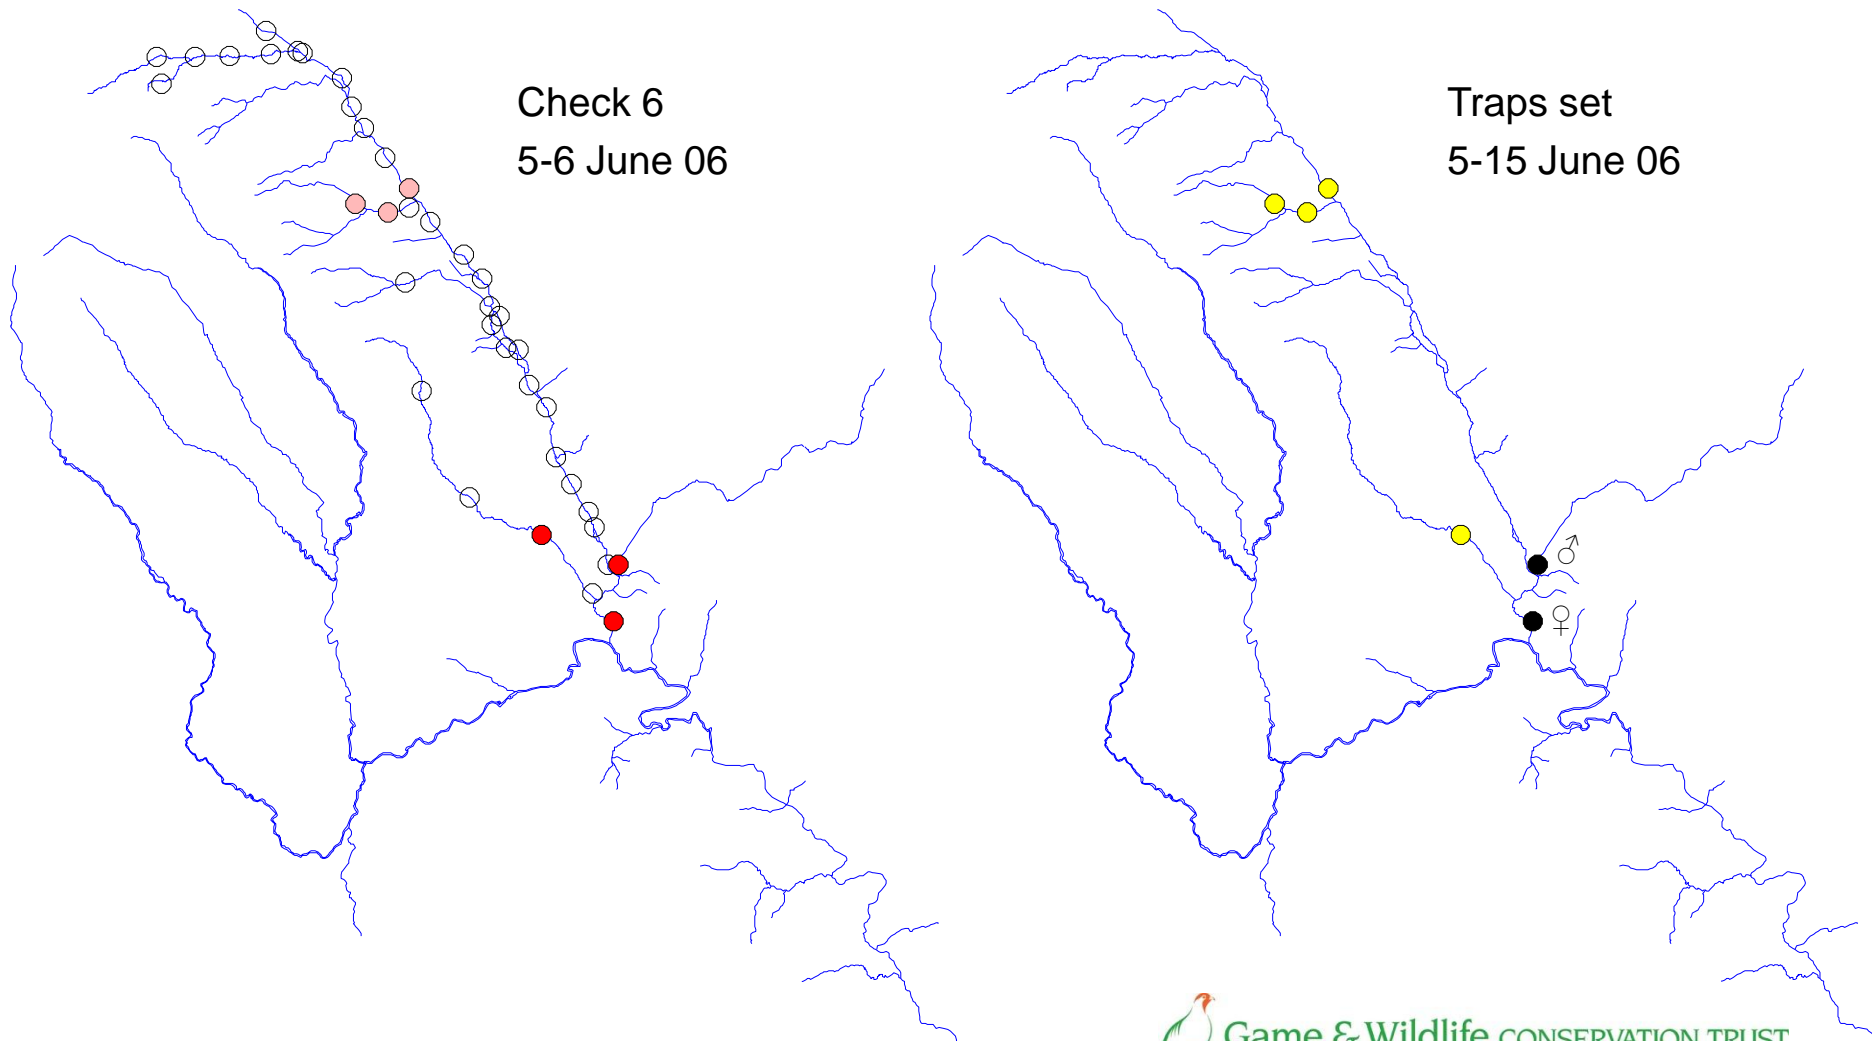

River Monnow catchment