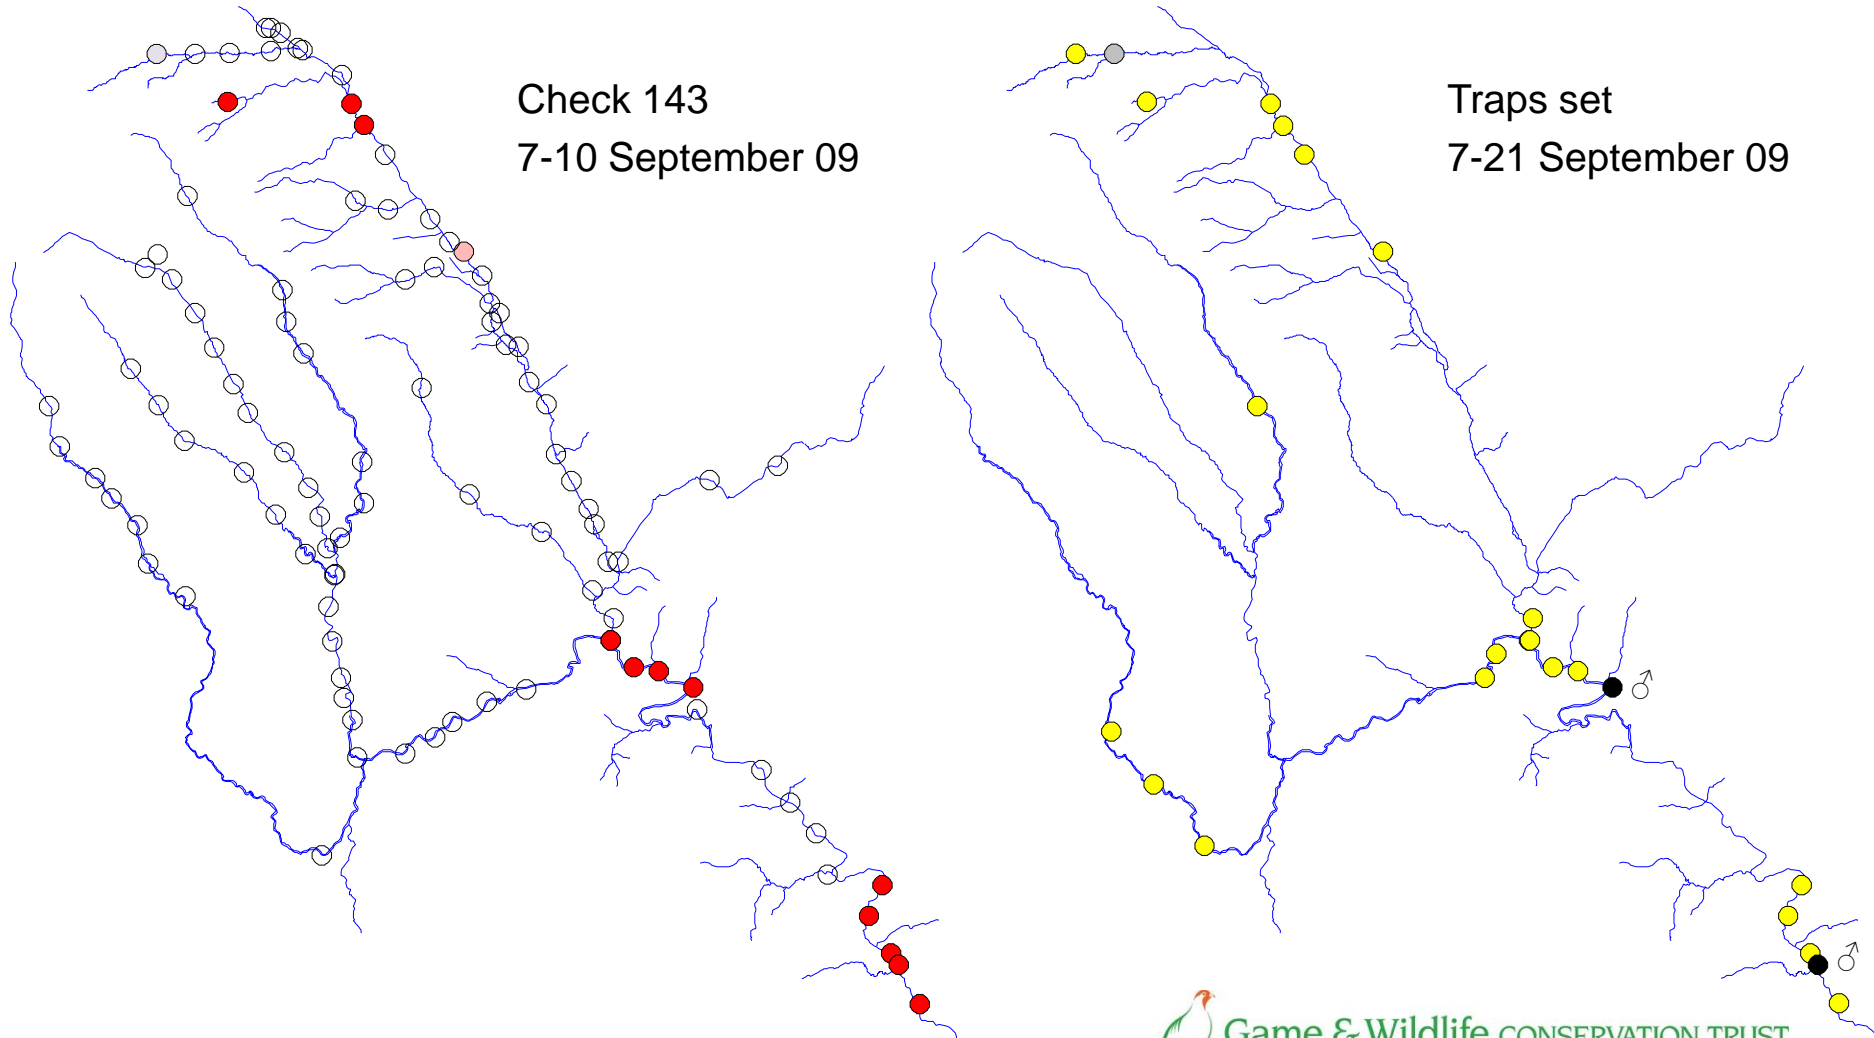

River Monnow catchment

Check 143
7-10 September 09

Traps set
7-21 September 09