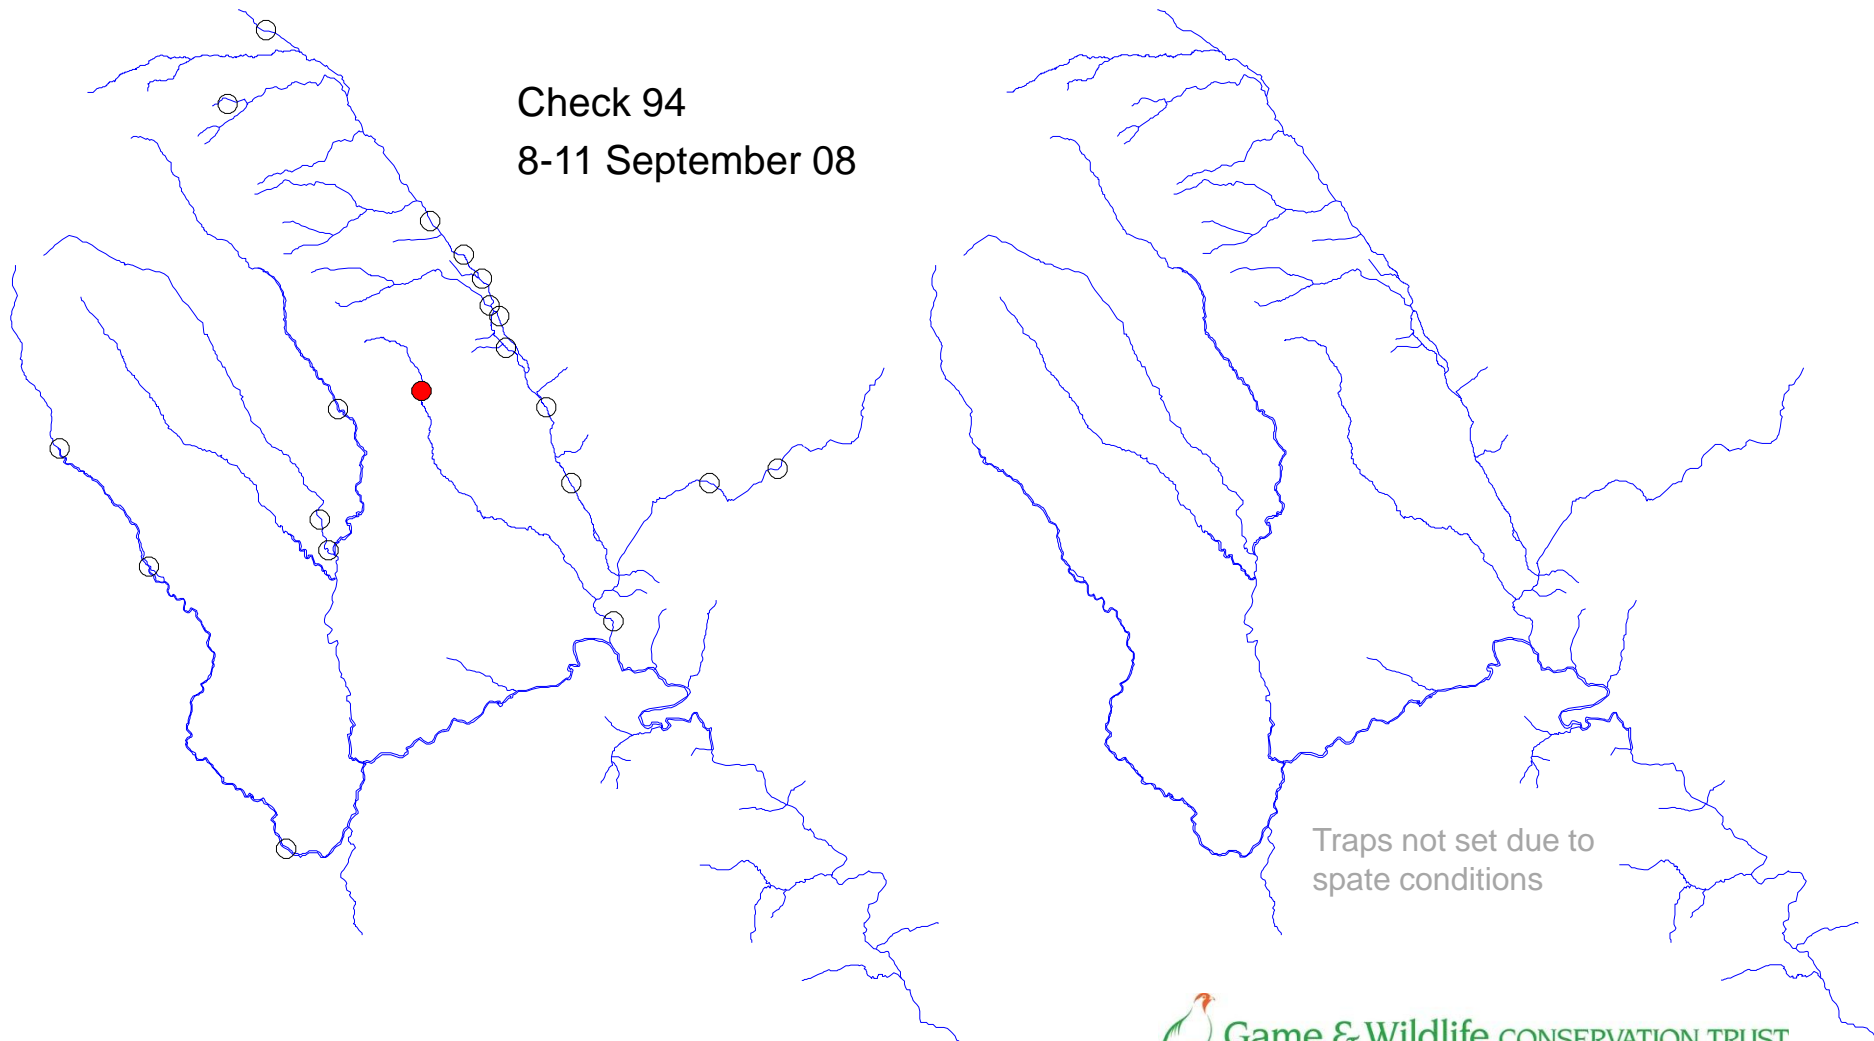

River Monnow catchment