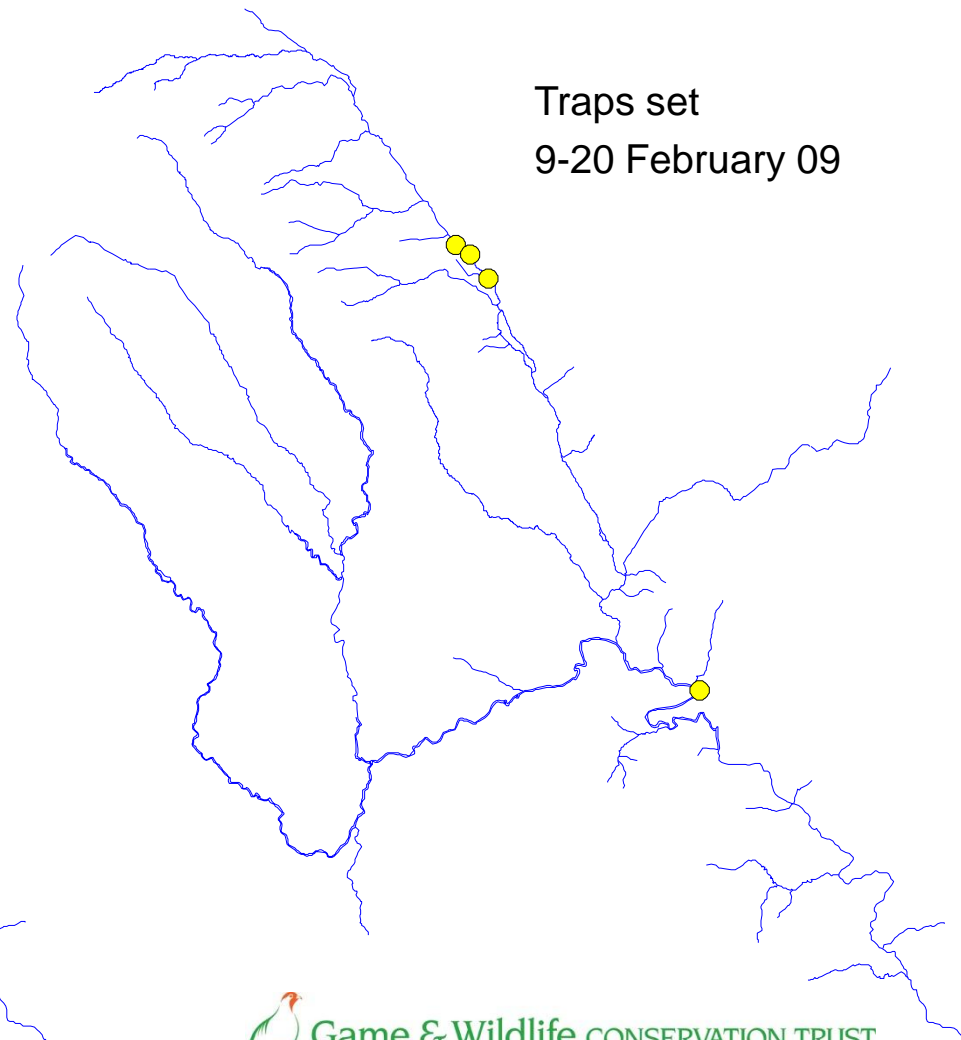

Traps set
9-20 February 09