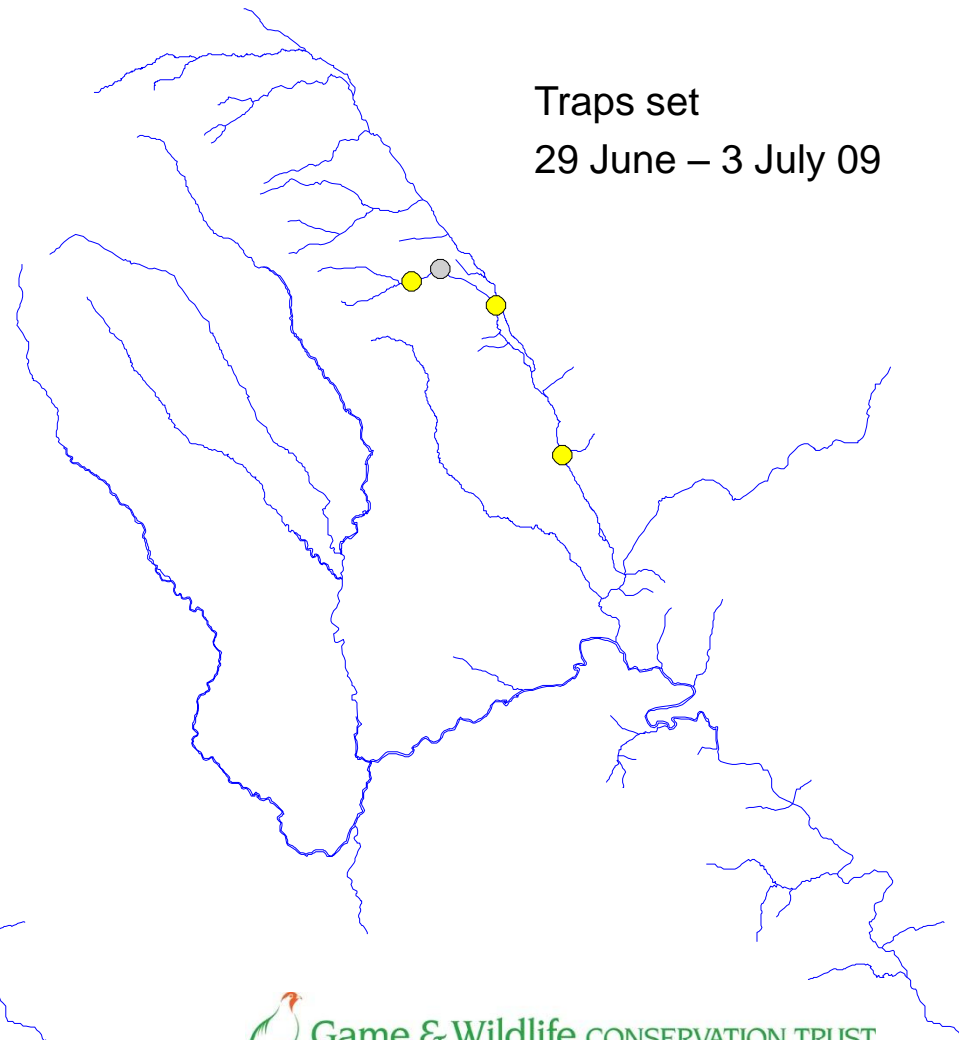

River Monnow catchment