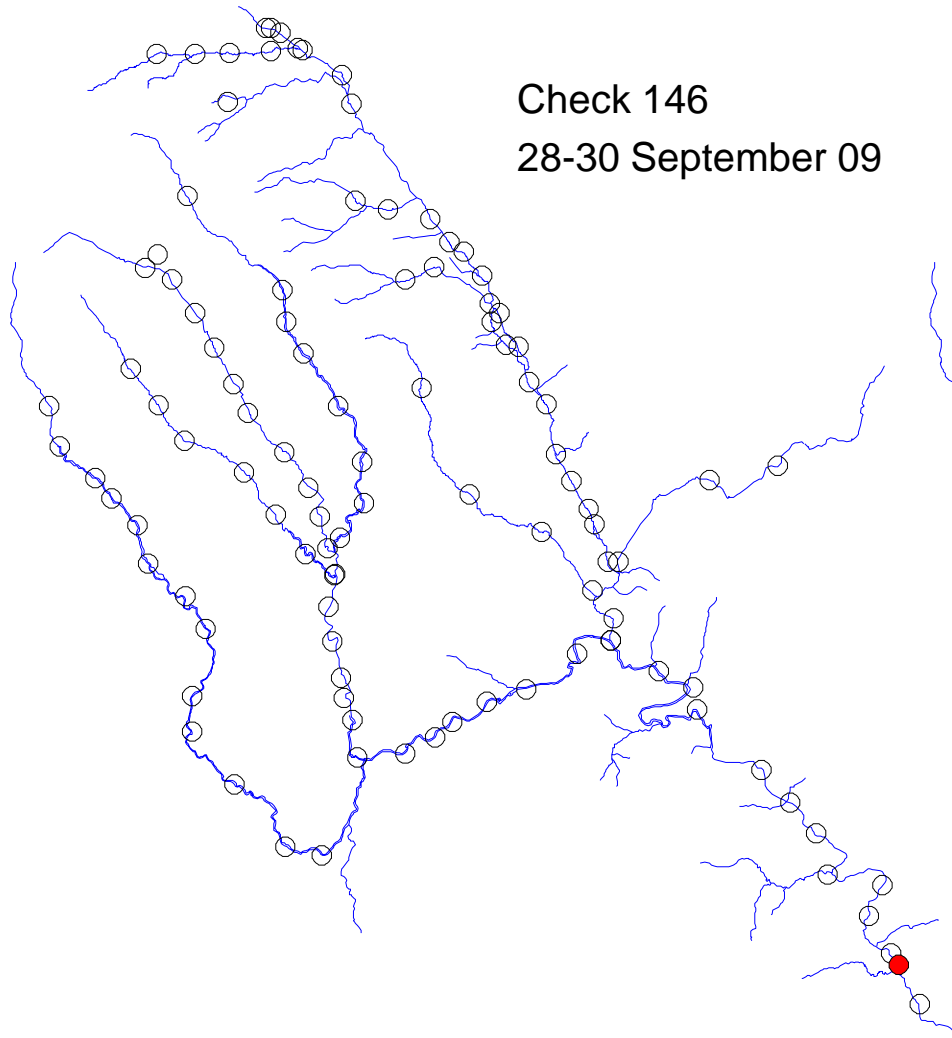

River Monnow catchment

Check 146
28-30 September 09