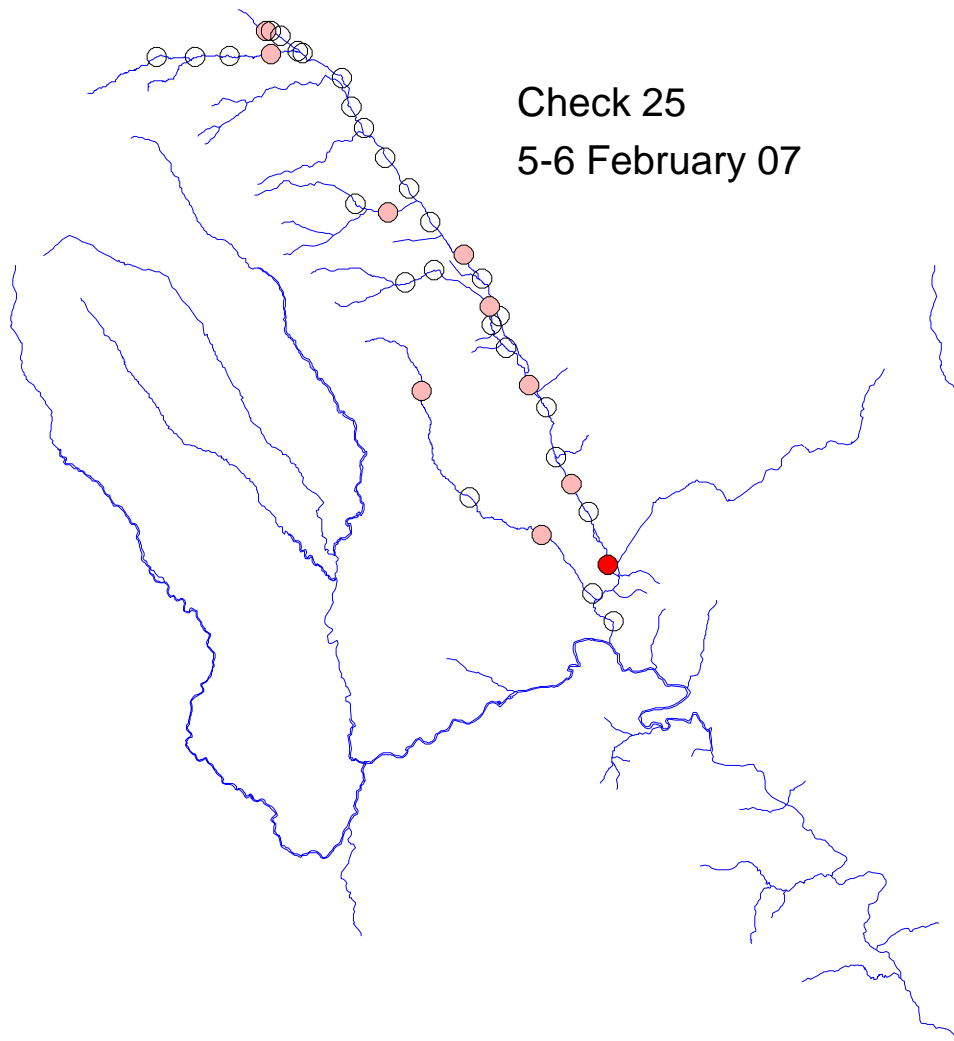

River Monnow catchment