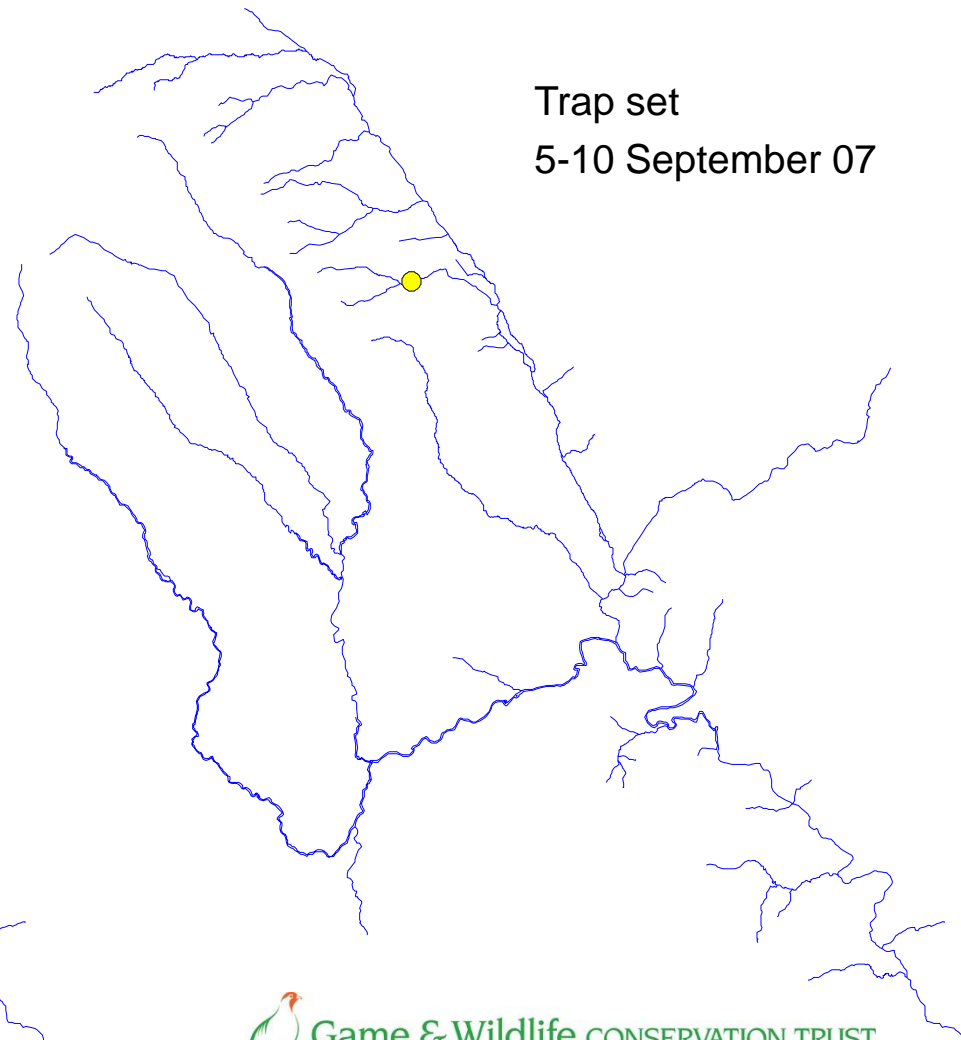

# River Monnow catchment

Check 49  
3-5 September 09

Trap set  
5-10 September 07