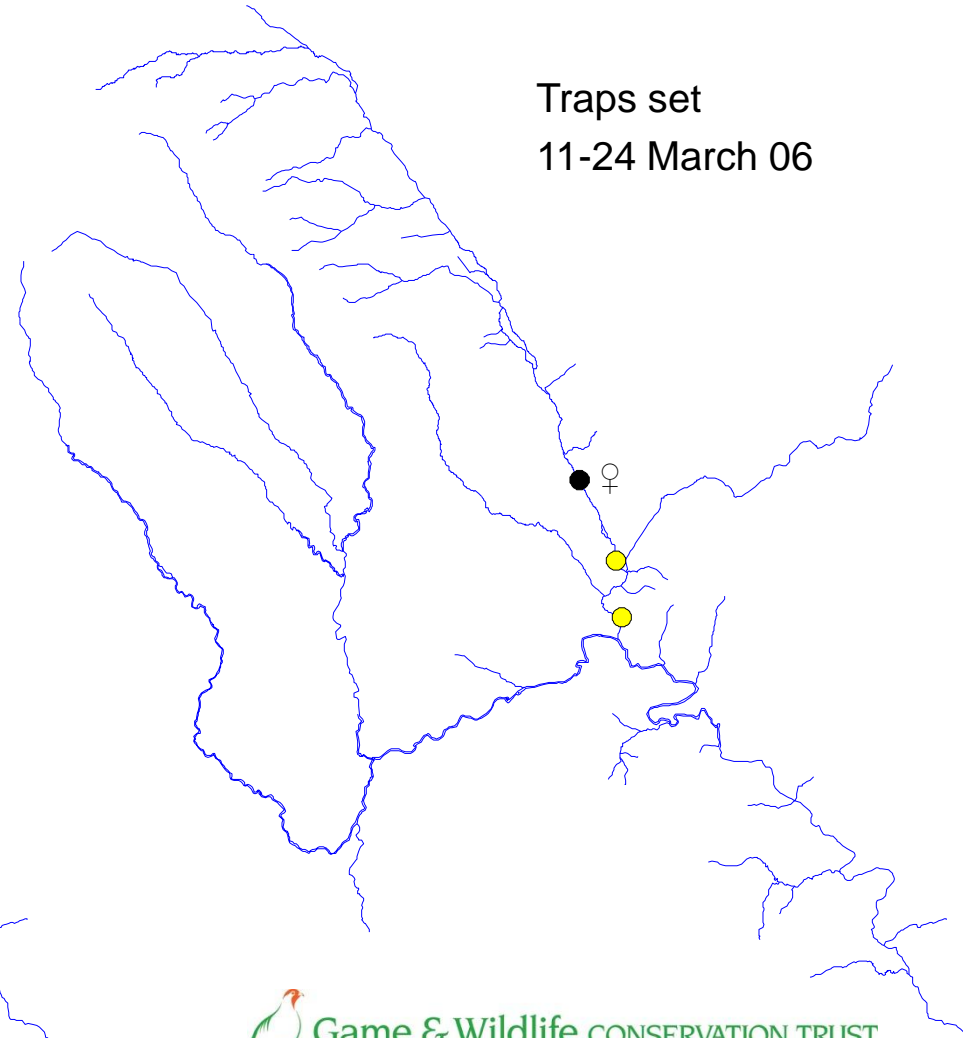

Traps set
11-24 March 06