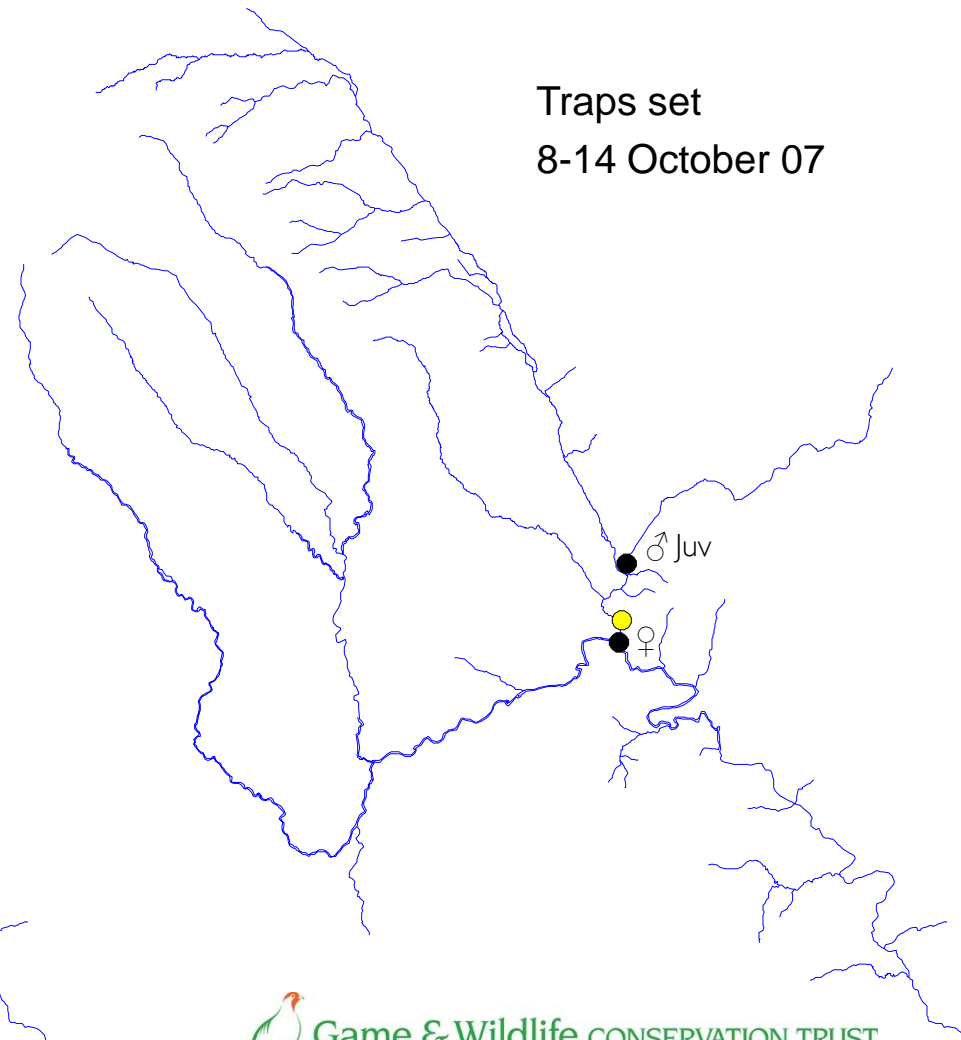

Traps set
8-14 October 07