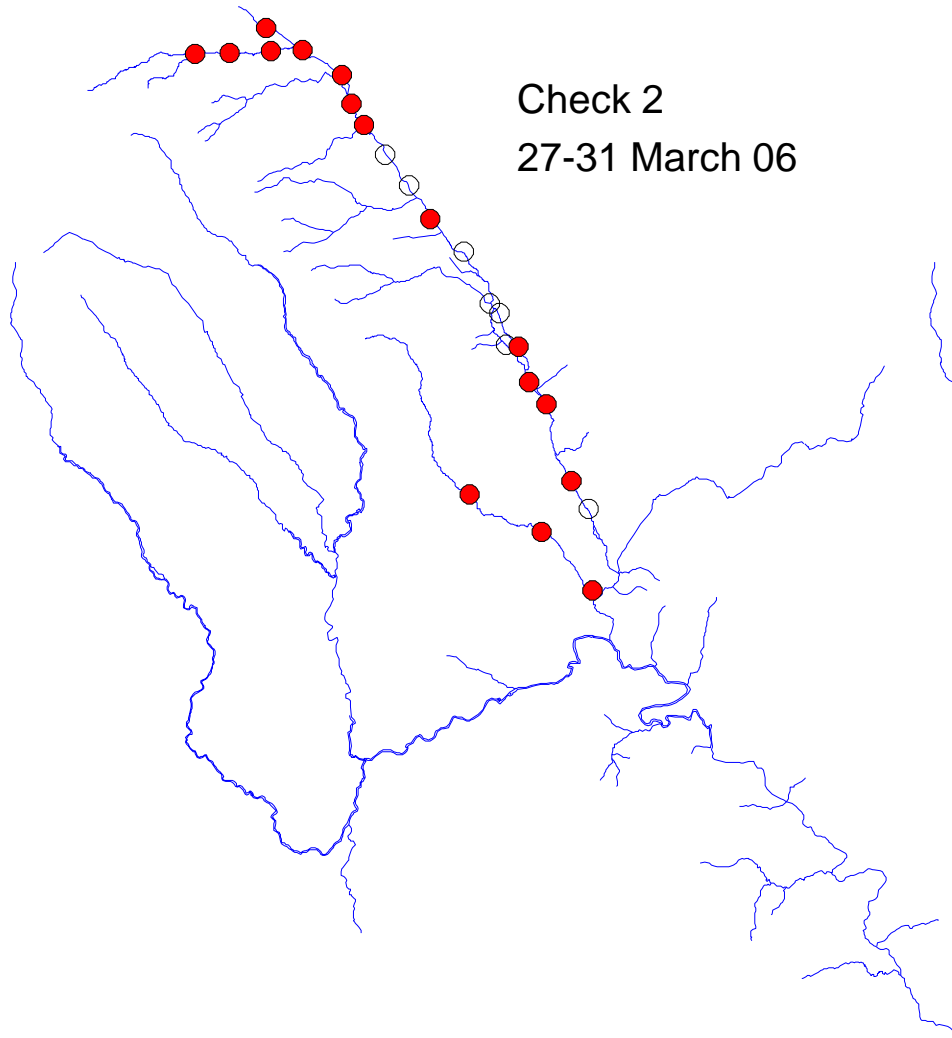

River Monnow catchment