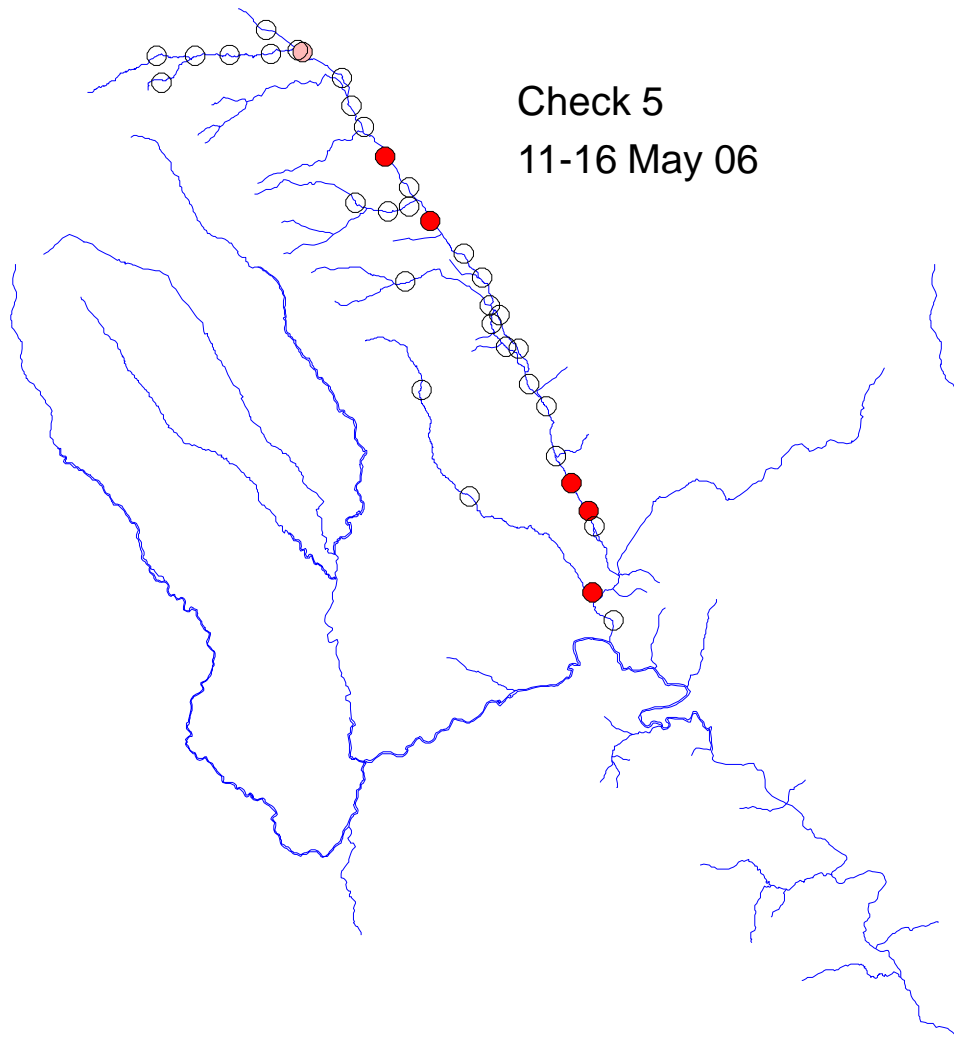

River Monnow catchment