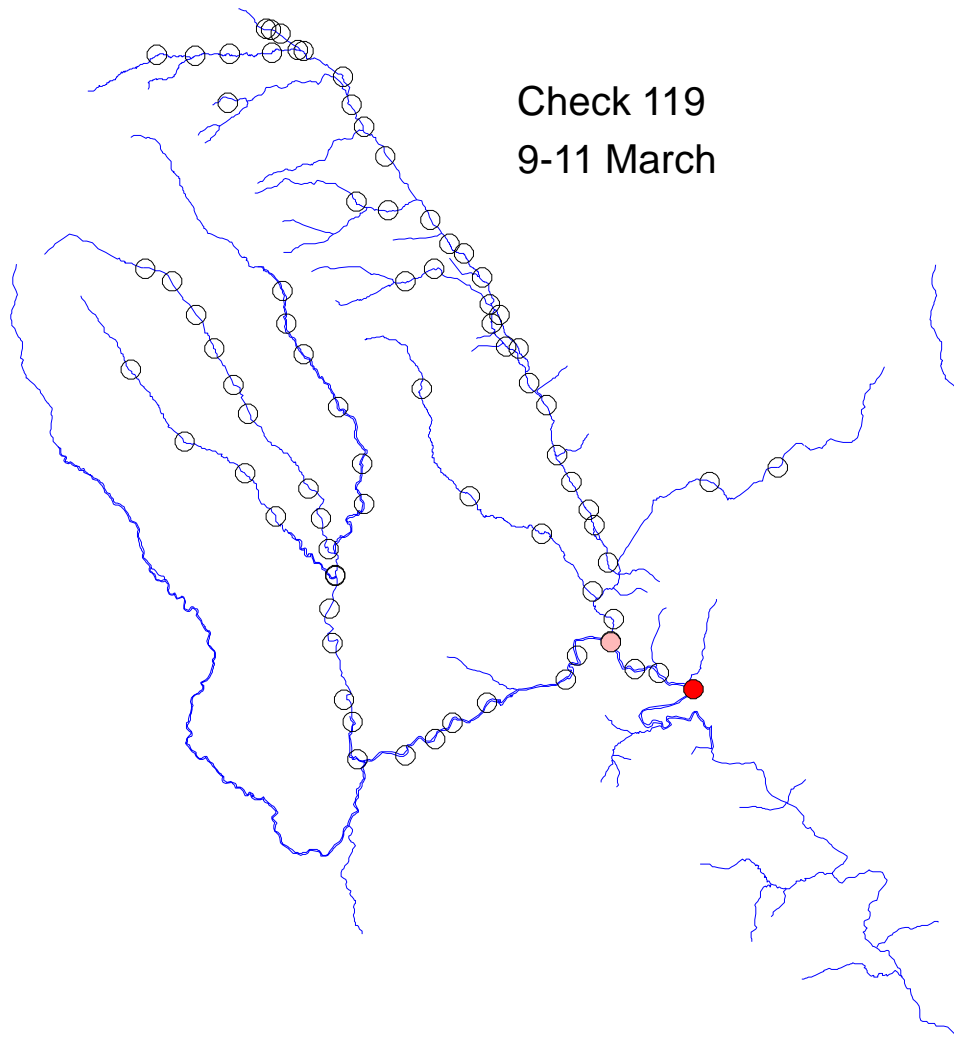

River Monnow catchment

Check 119
9-11 March