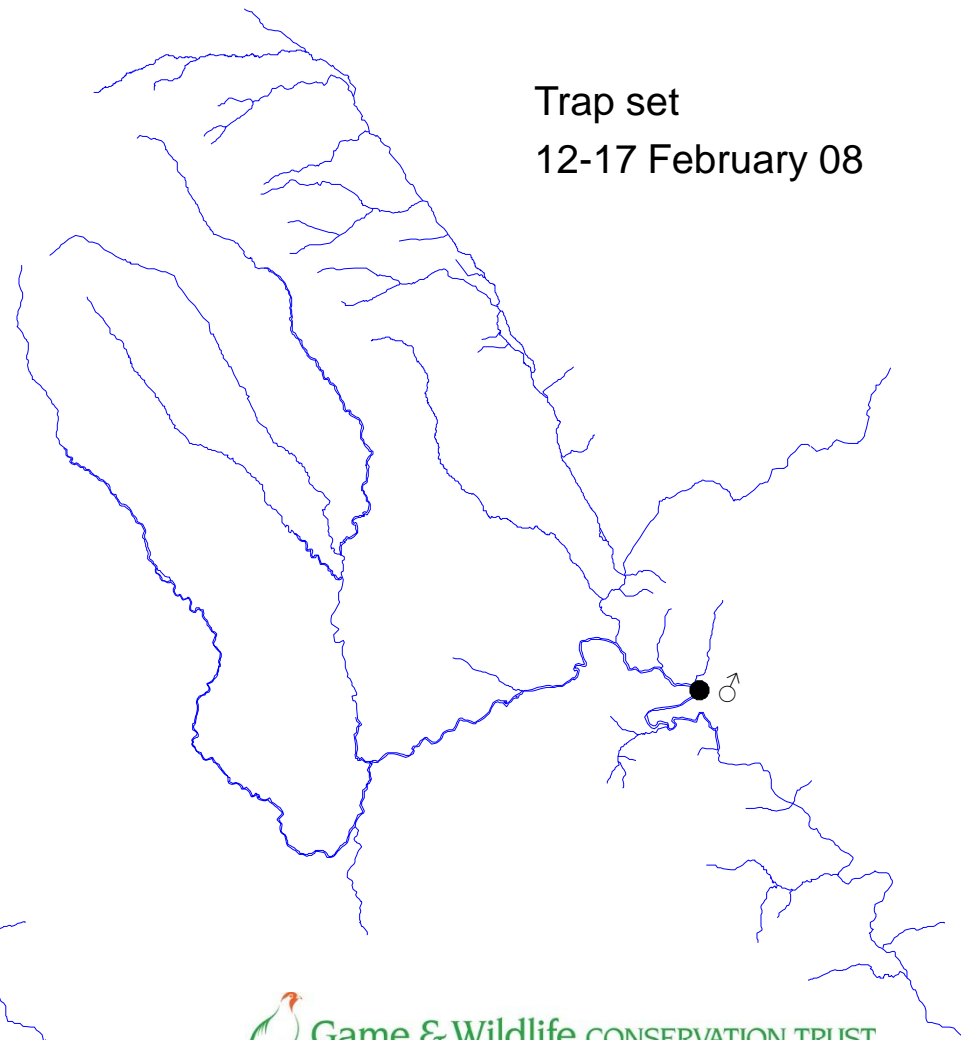

# River Monnow catchment

Check 67  
11-14 February 08

Trap set  
12-17 February 08