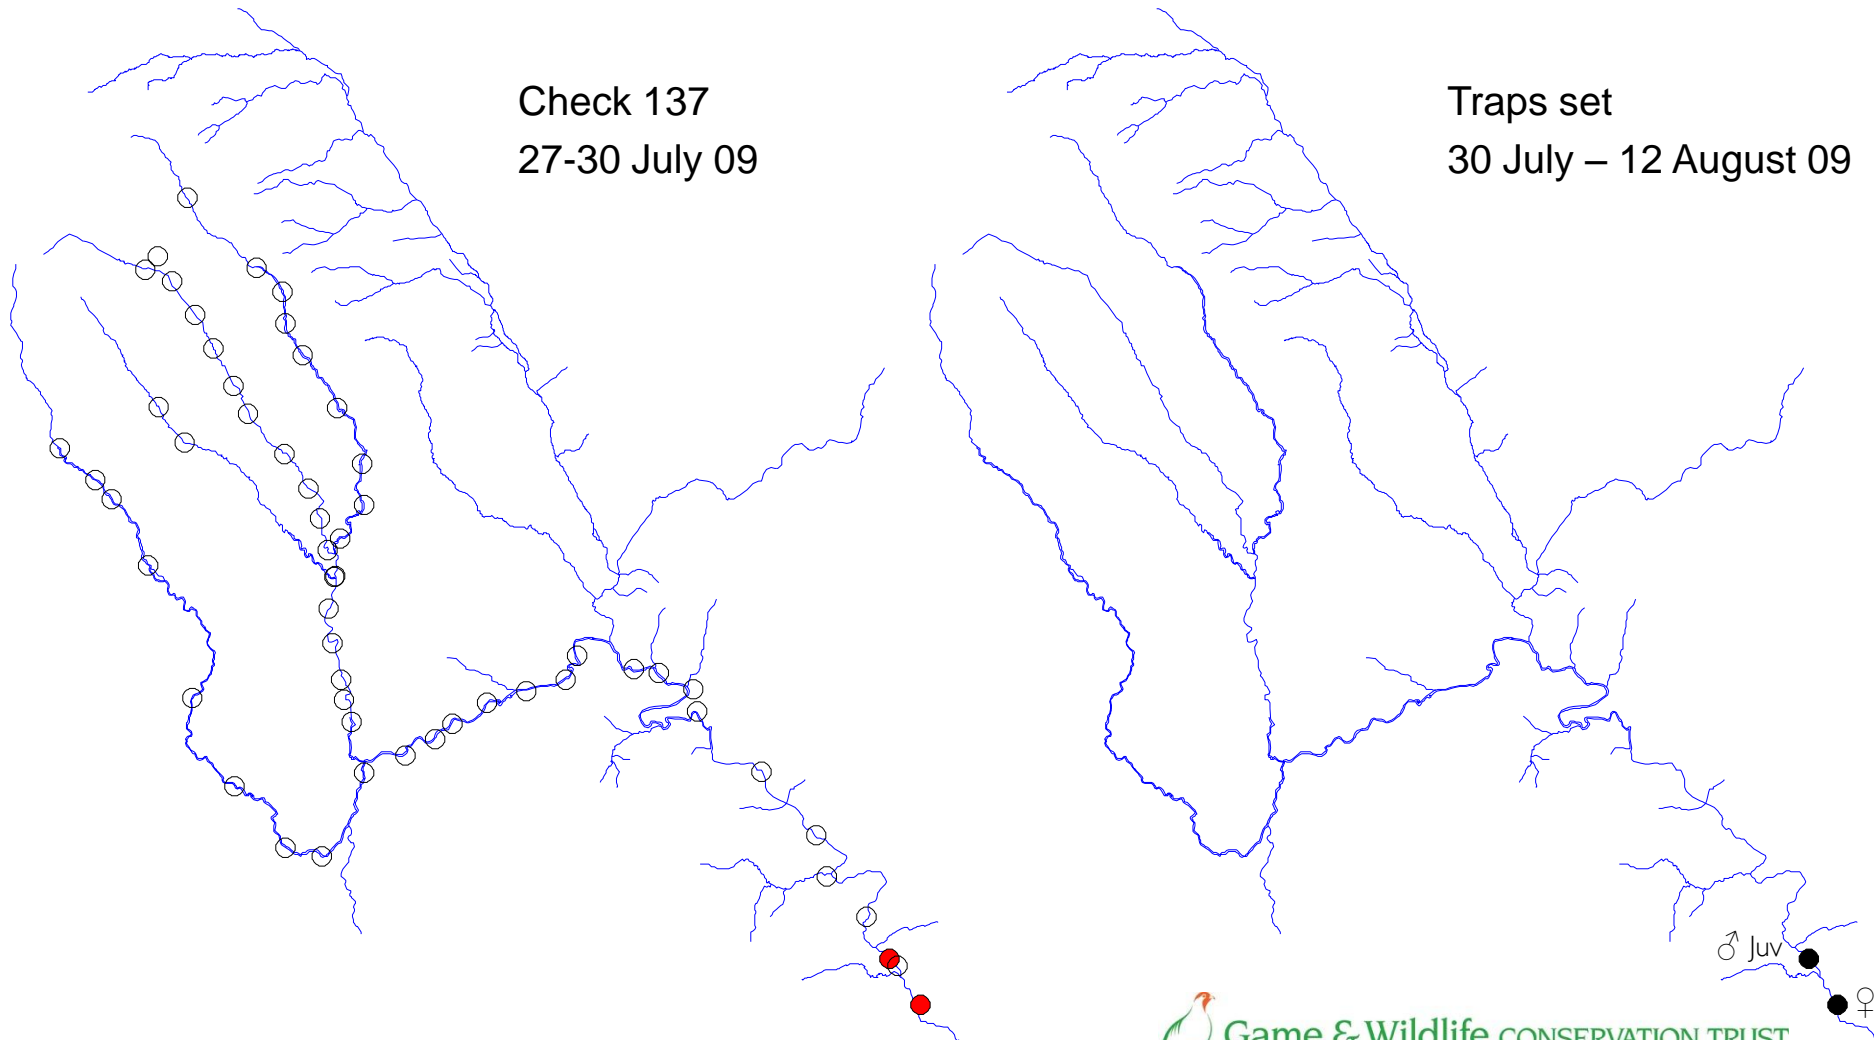

River Monnow catchment

Check 137
27-30 July 09

Traps set
30 July – 12 August 09