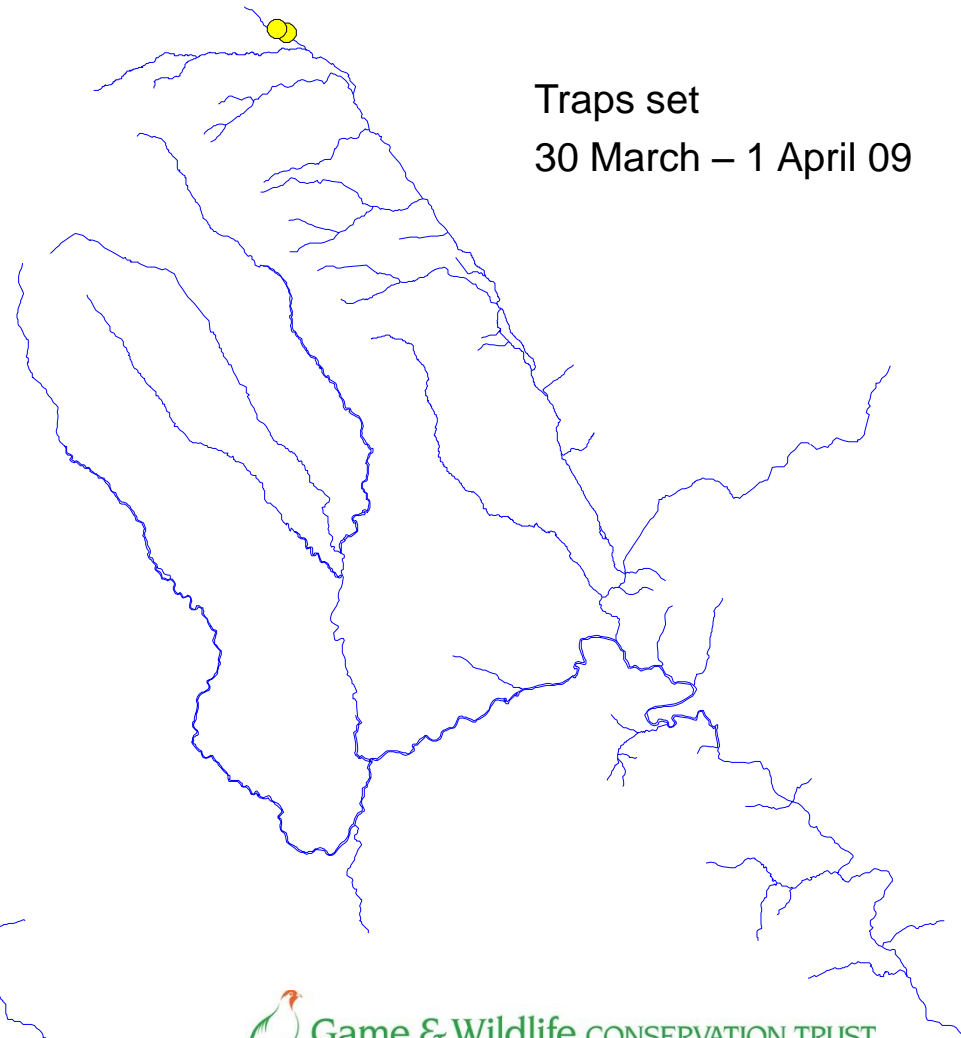

Traps set
30 March – 1 April 09