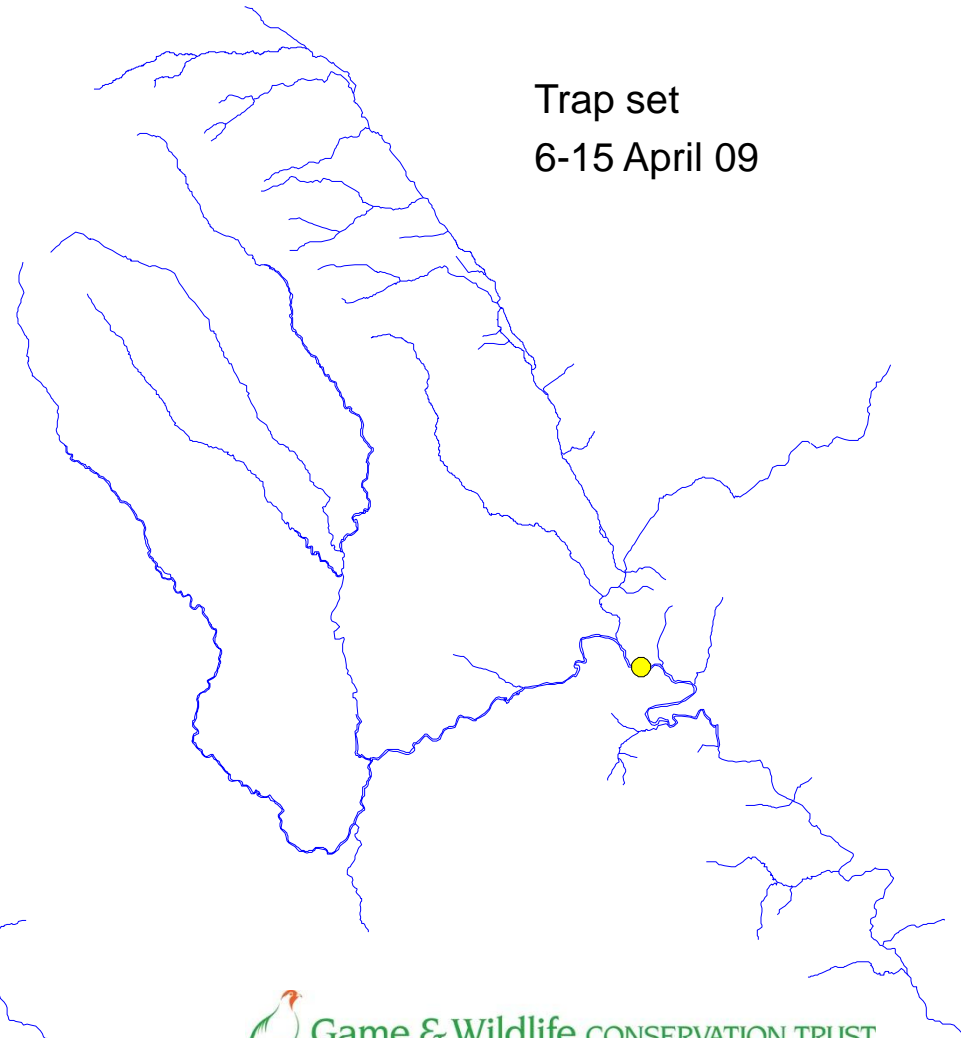

# River Monnow catchment

Check 123  
6-9 April 09

Trap set  
6-15 April 09