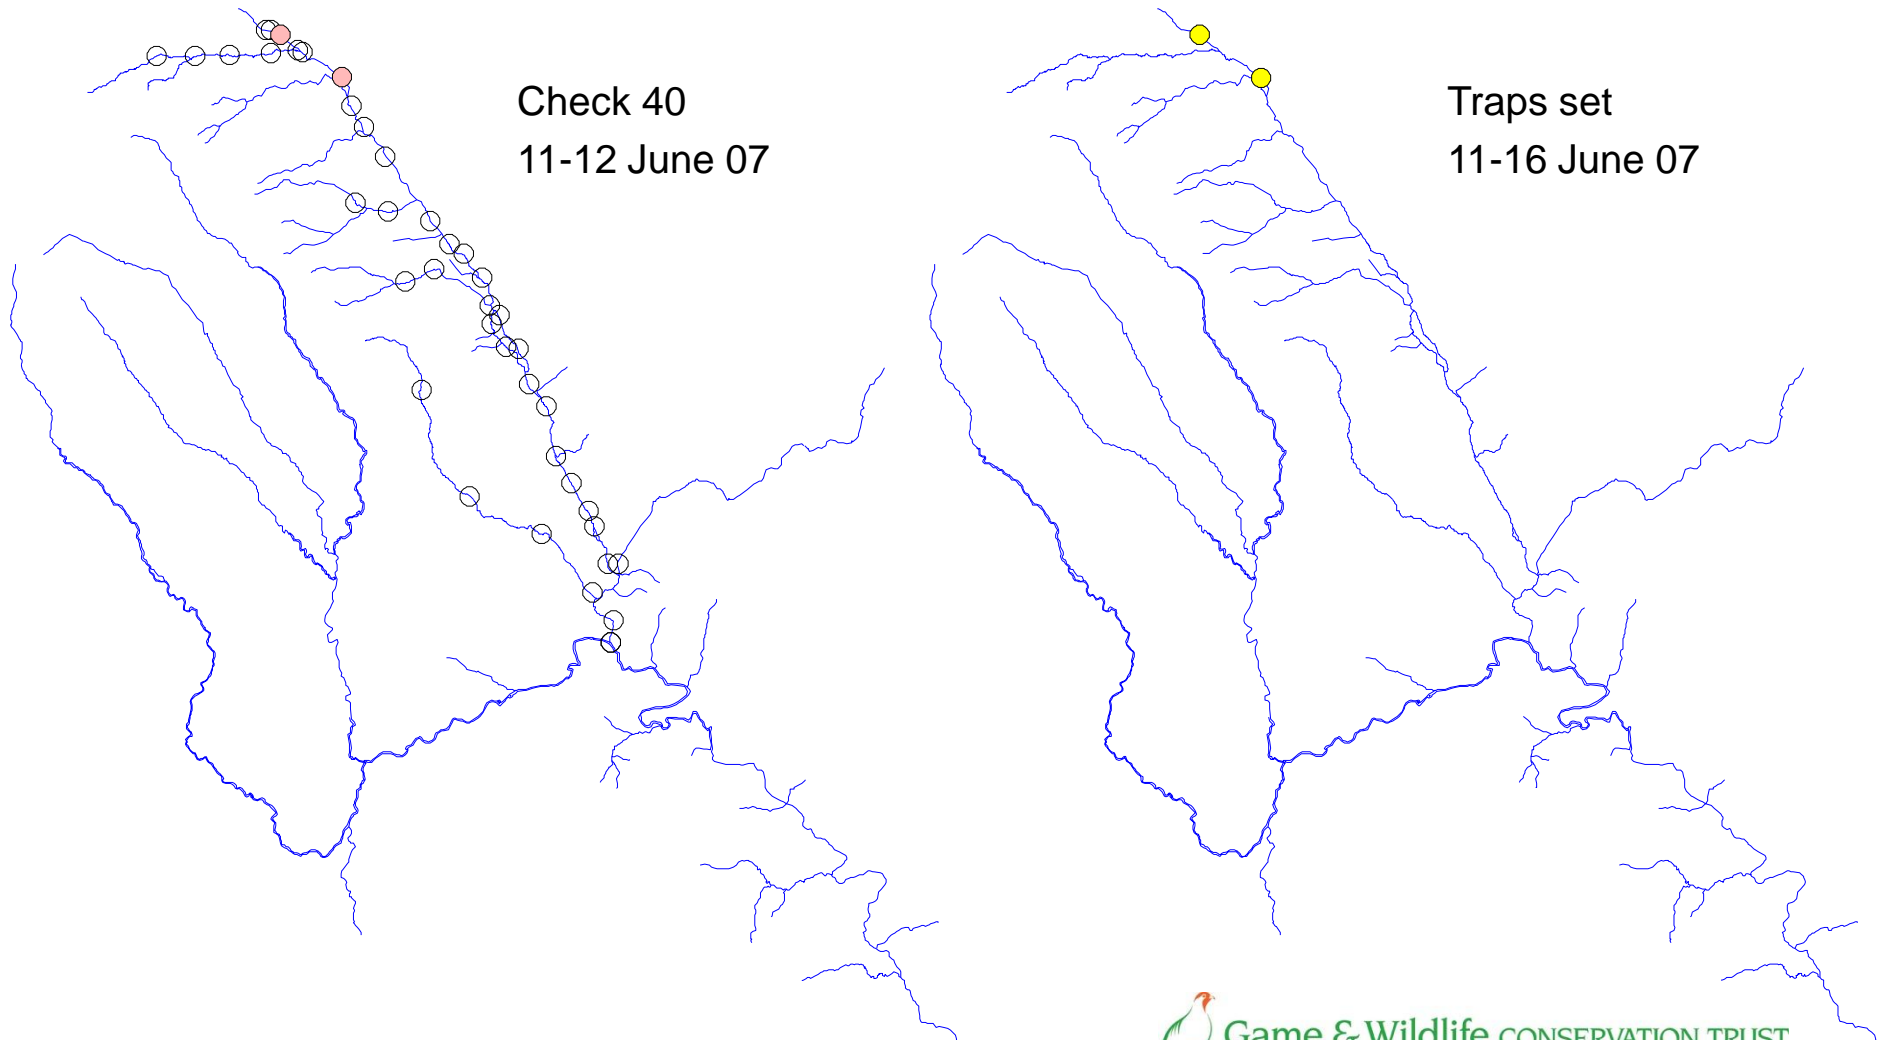

River Monnow catchment