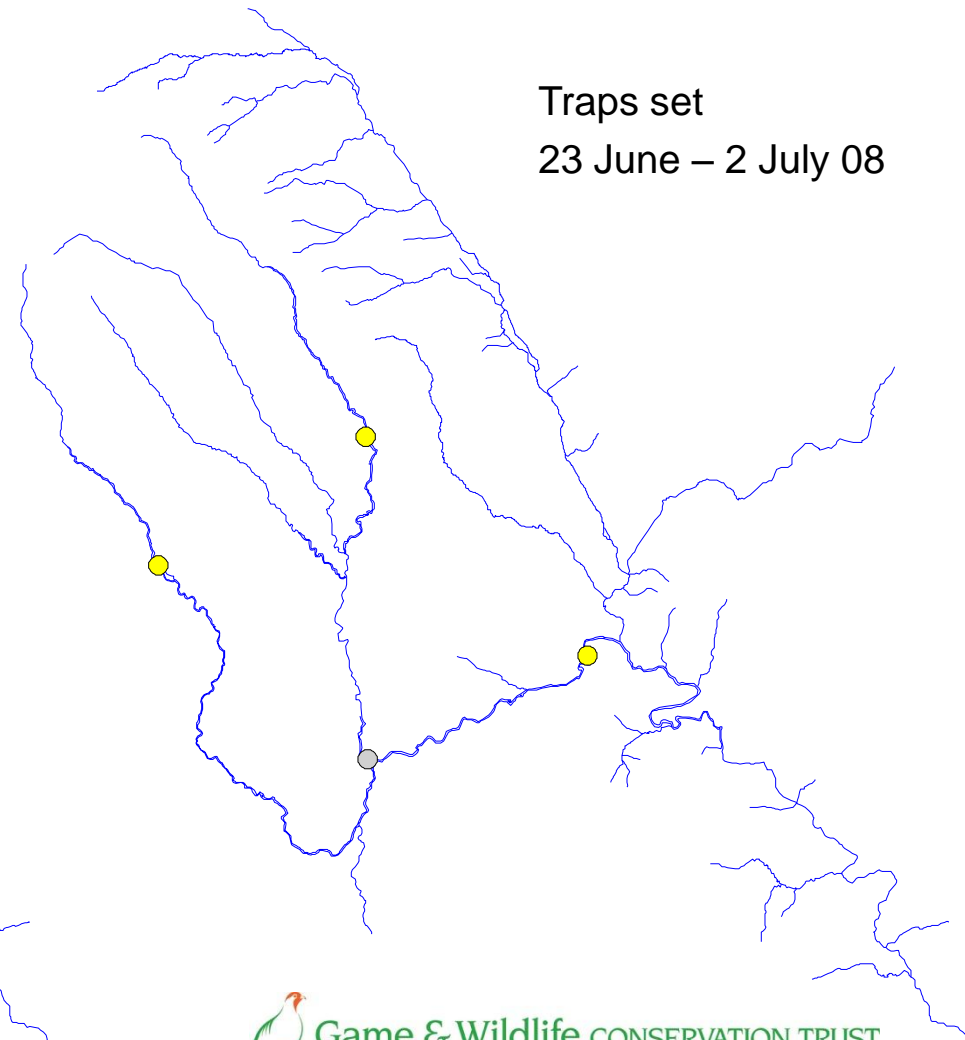

Traps set
23 June – 2 July 08