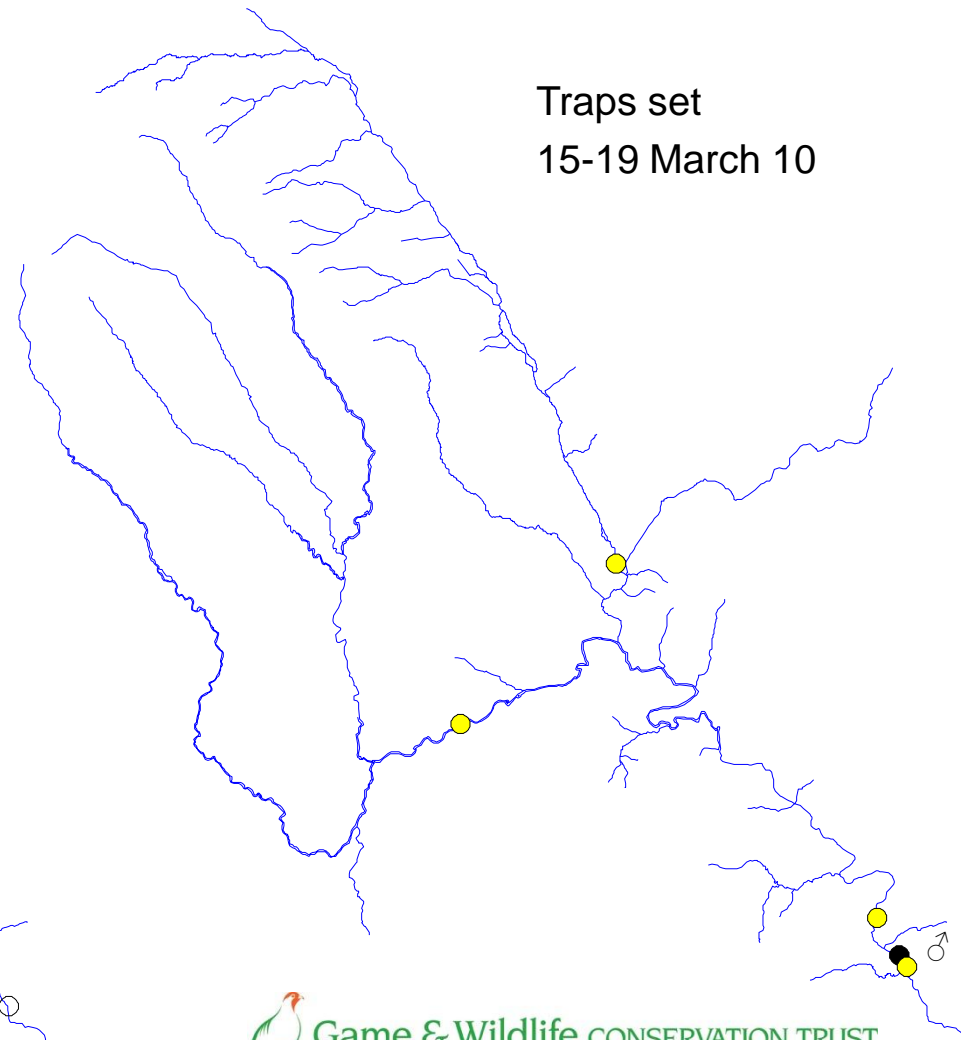

Traps set
15-19 March 10