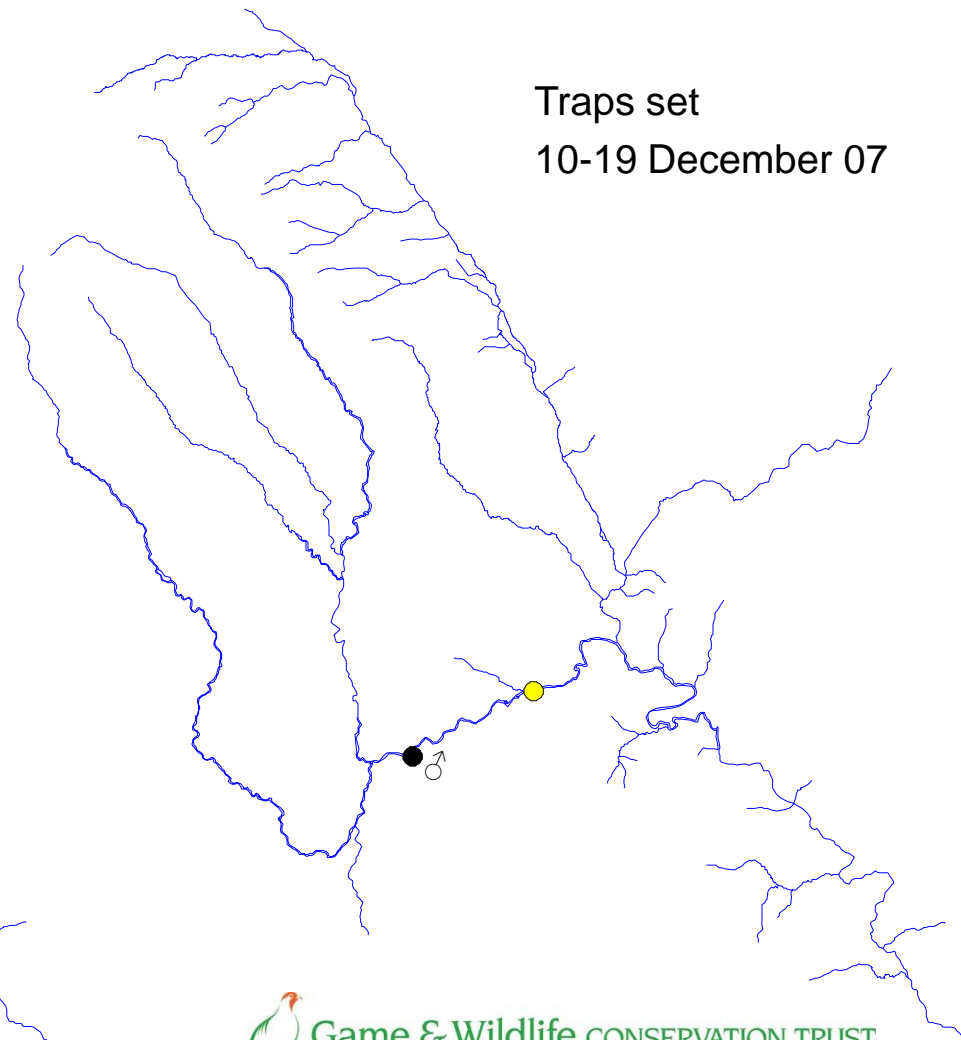

River Monnow catchment