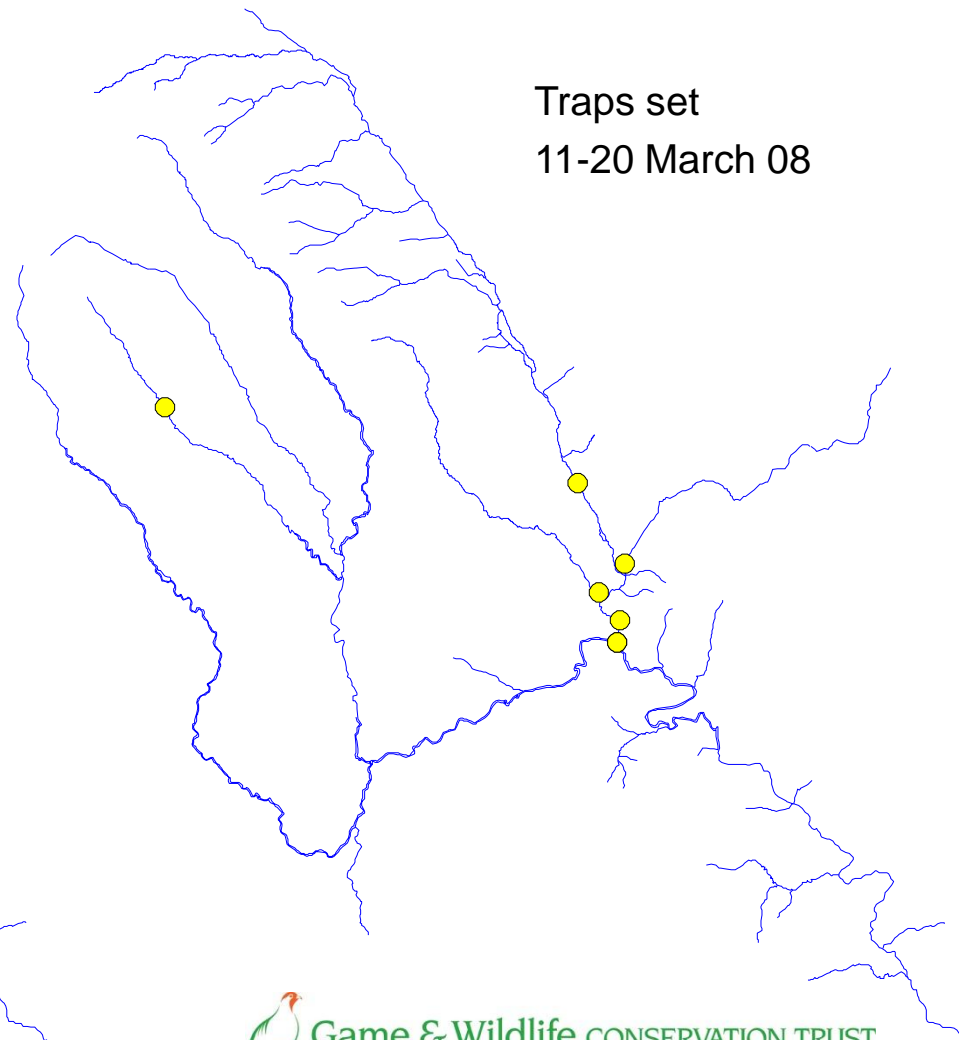

River Monnow catchment