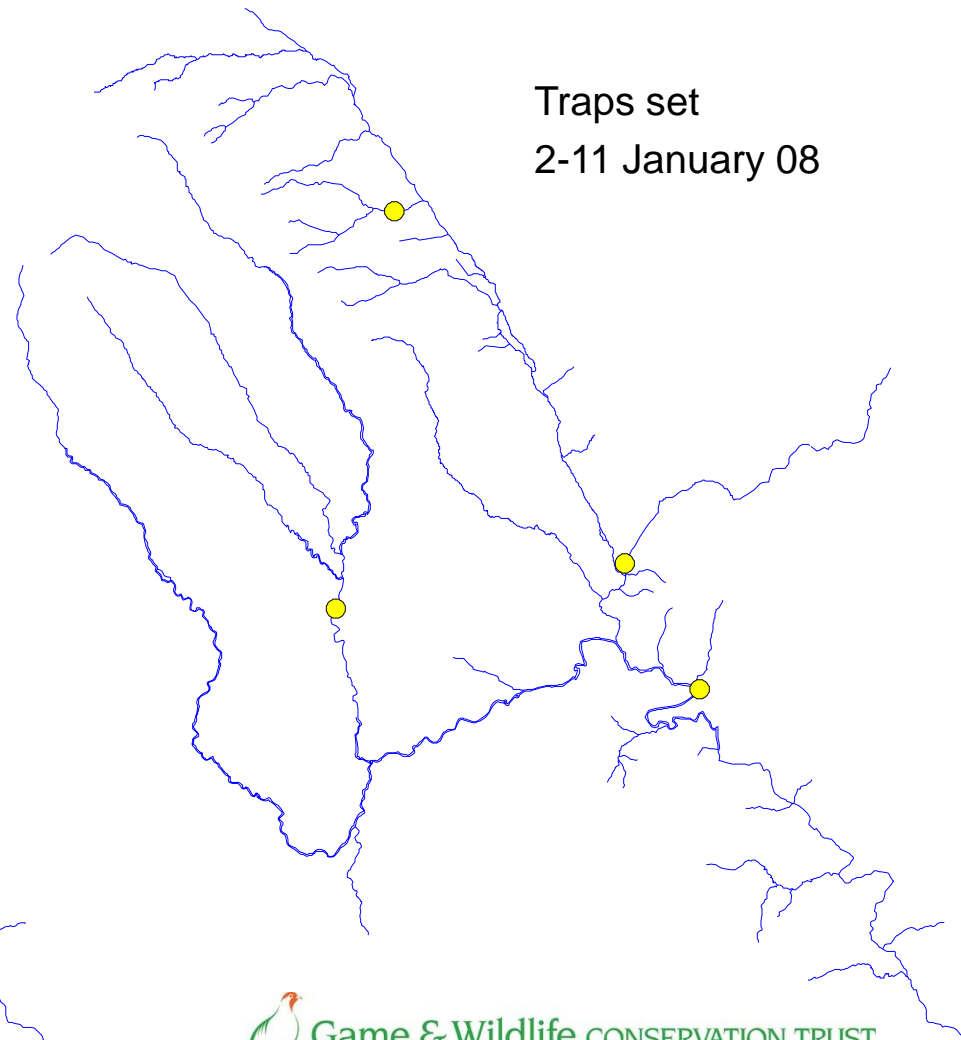

River Monnow catchment