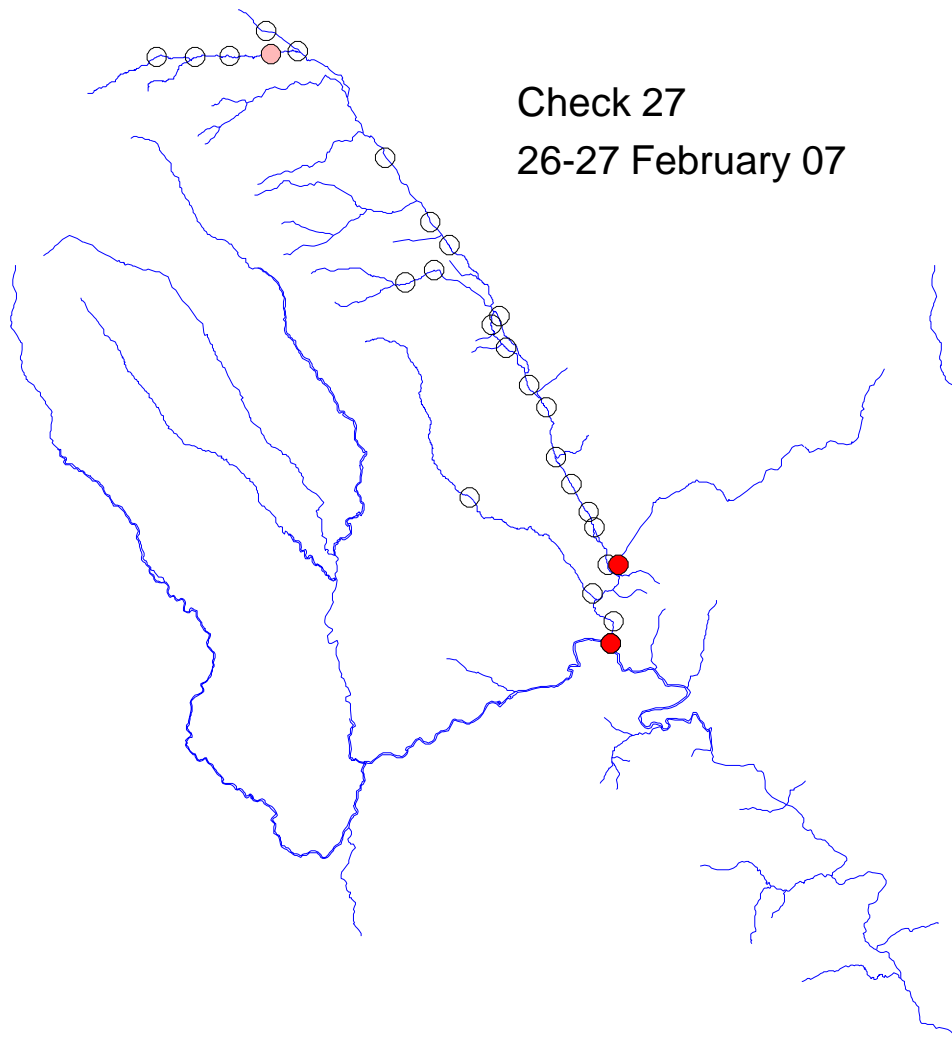

# River Monnow catchment

Check 27  
26-27 February 07

Traps set  
26 February –  
6 March 07