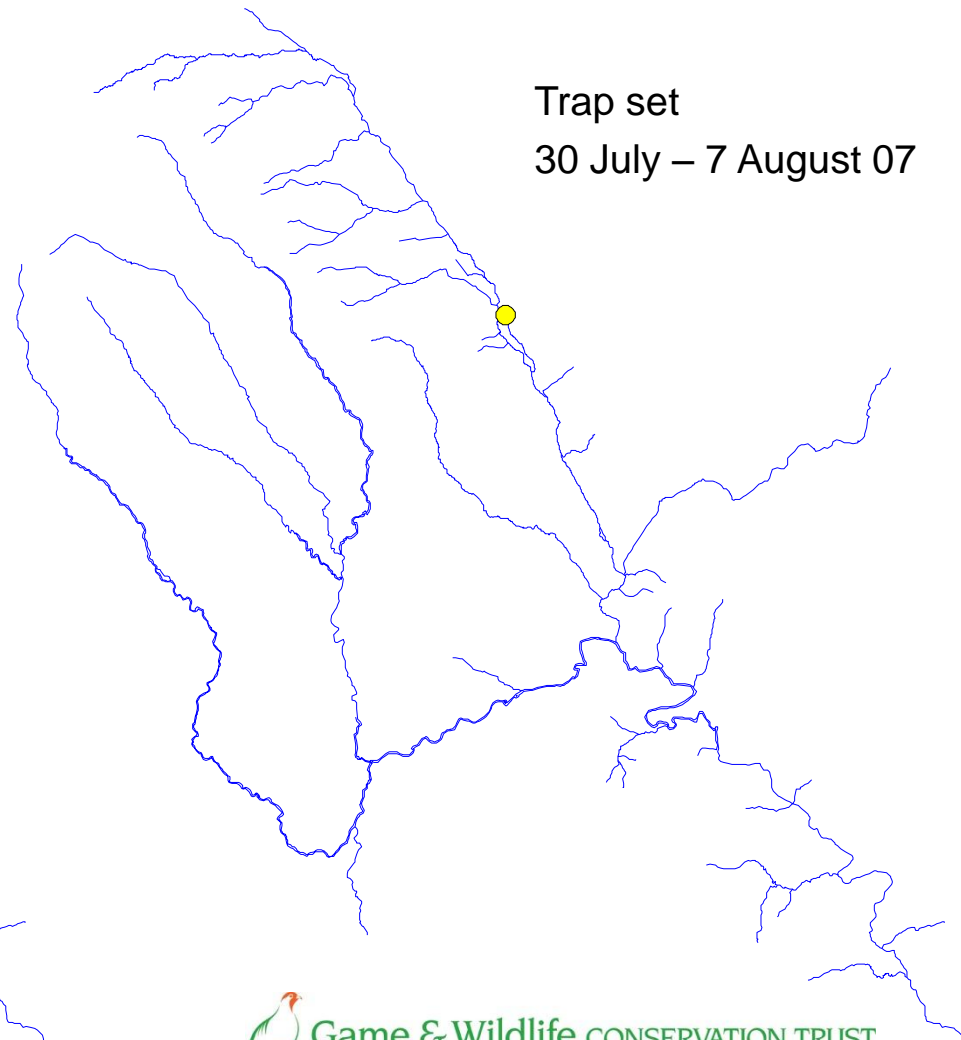

Trap set
30 July – 7 August 07