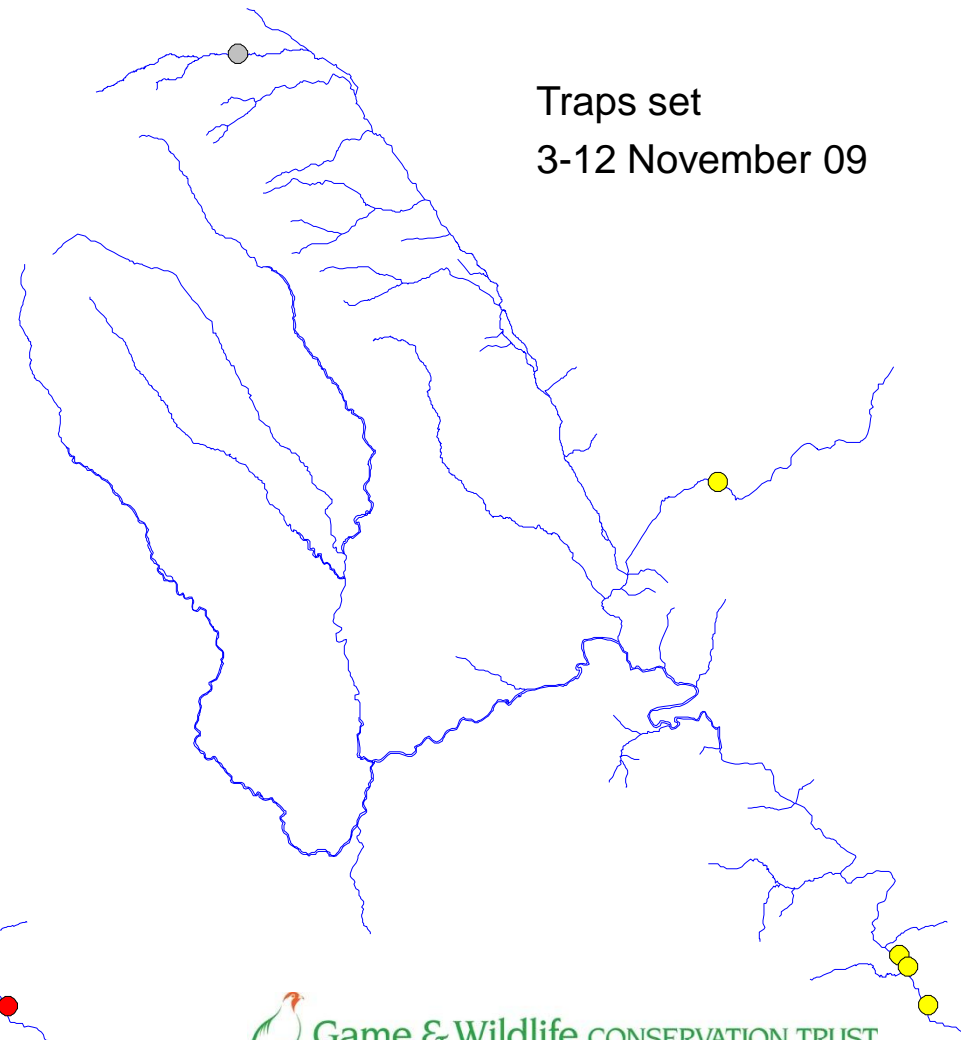

River Monnow catchment