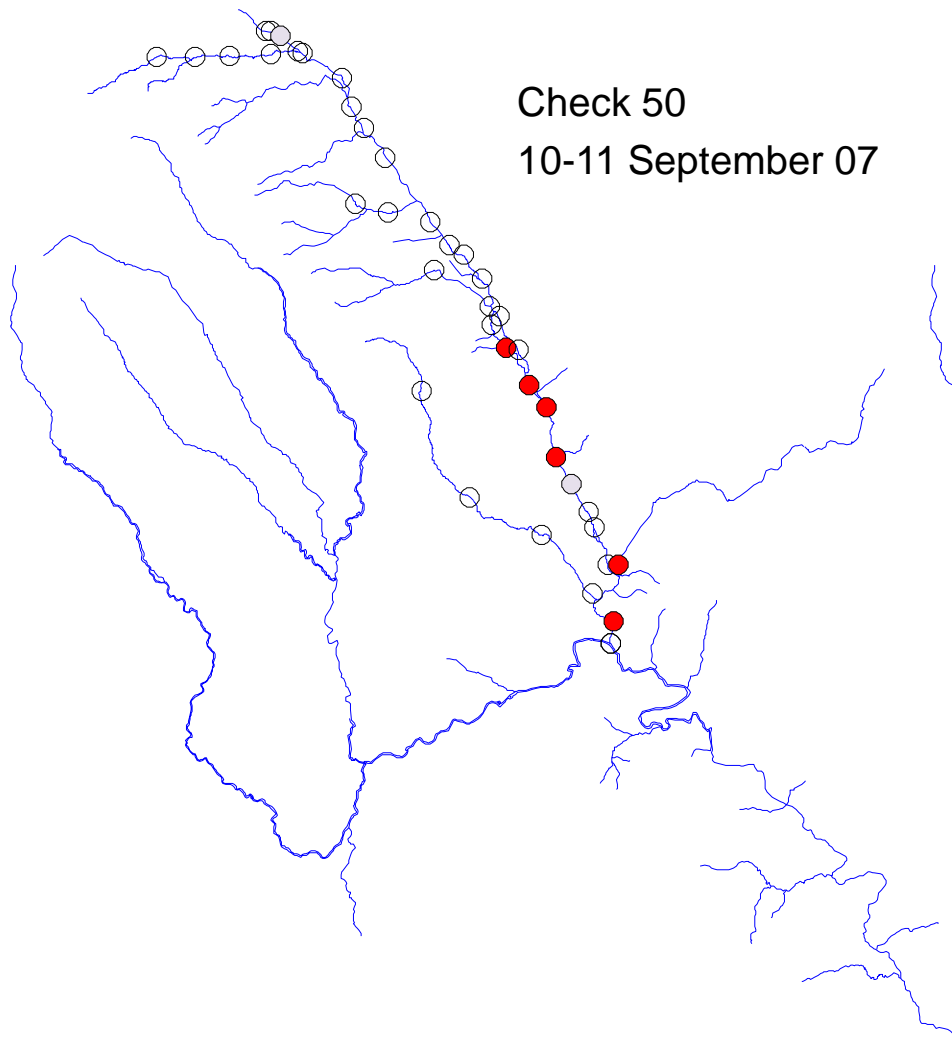

River Monnow catchment