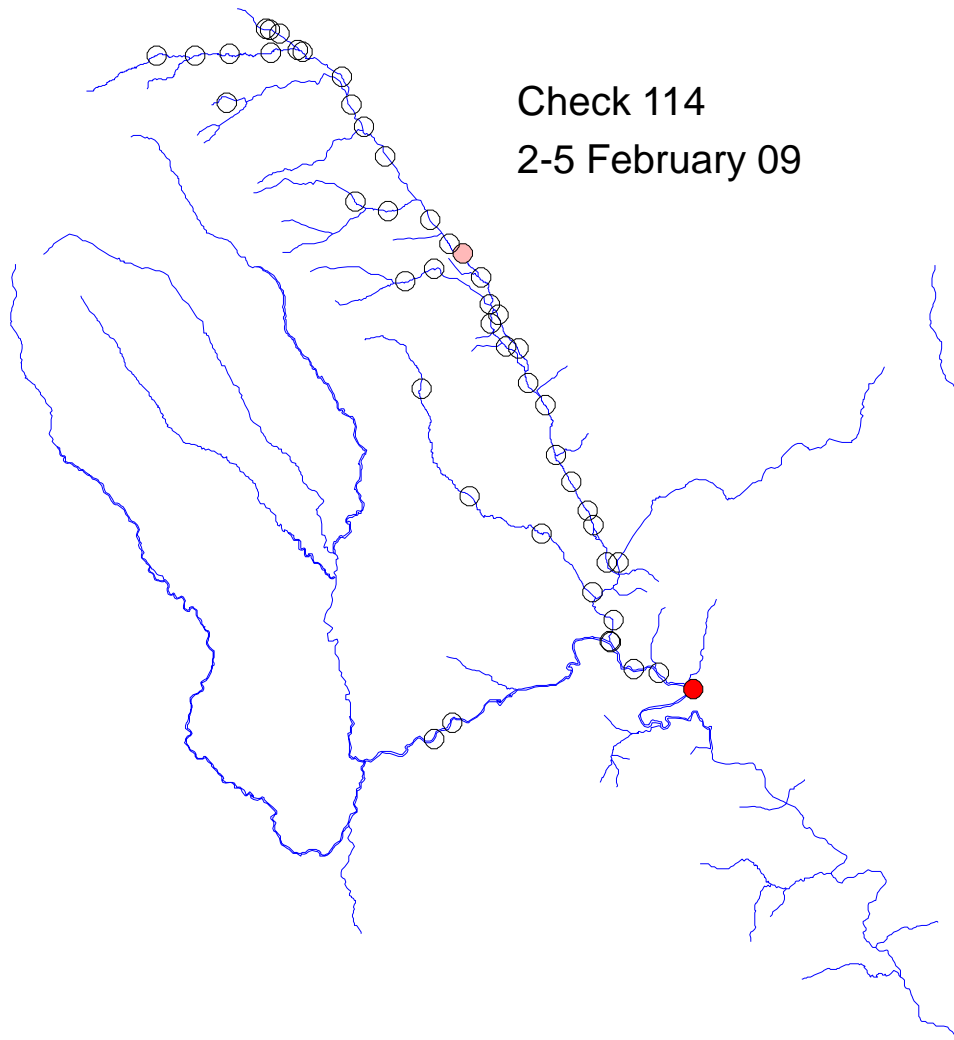

River Monnow catchment