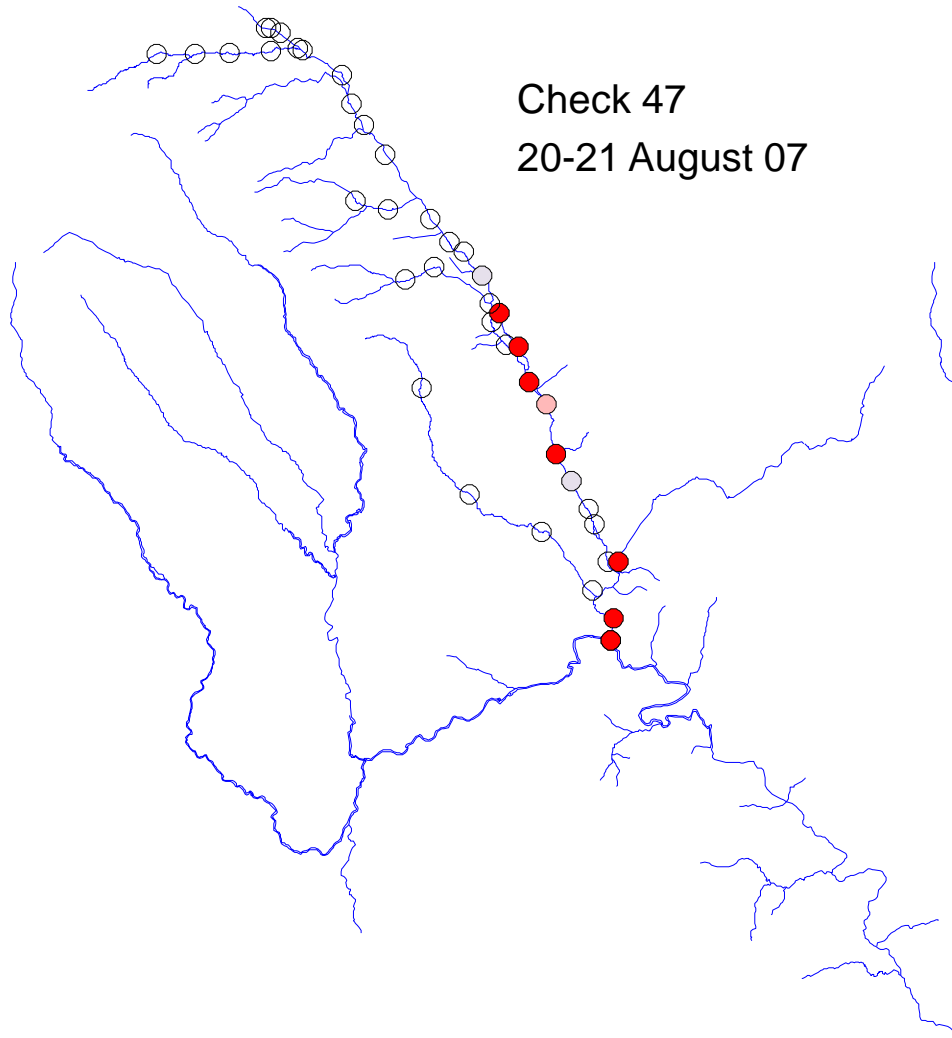

River Monnow catchment