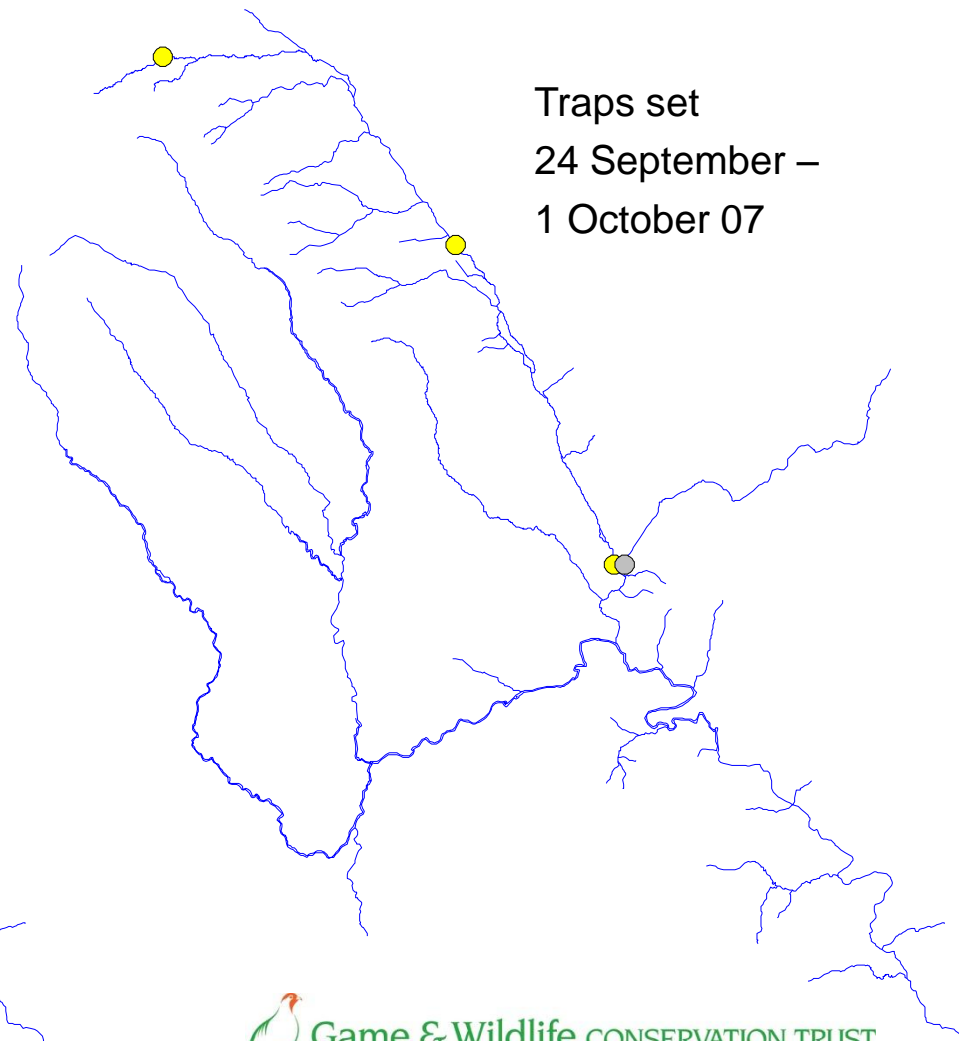

River Monnow catchment