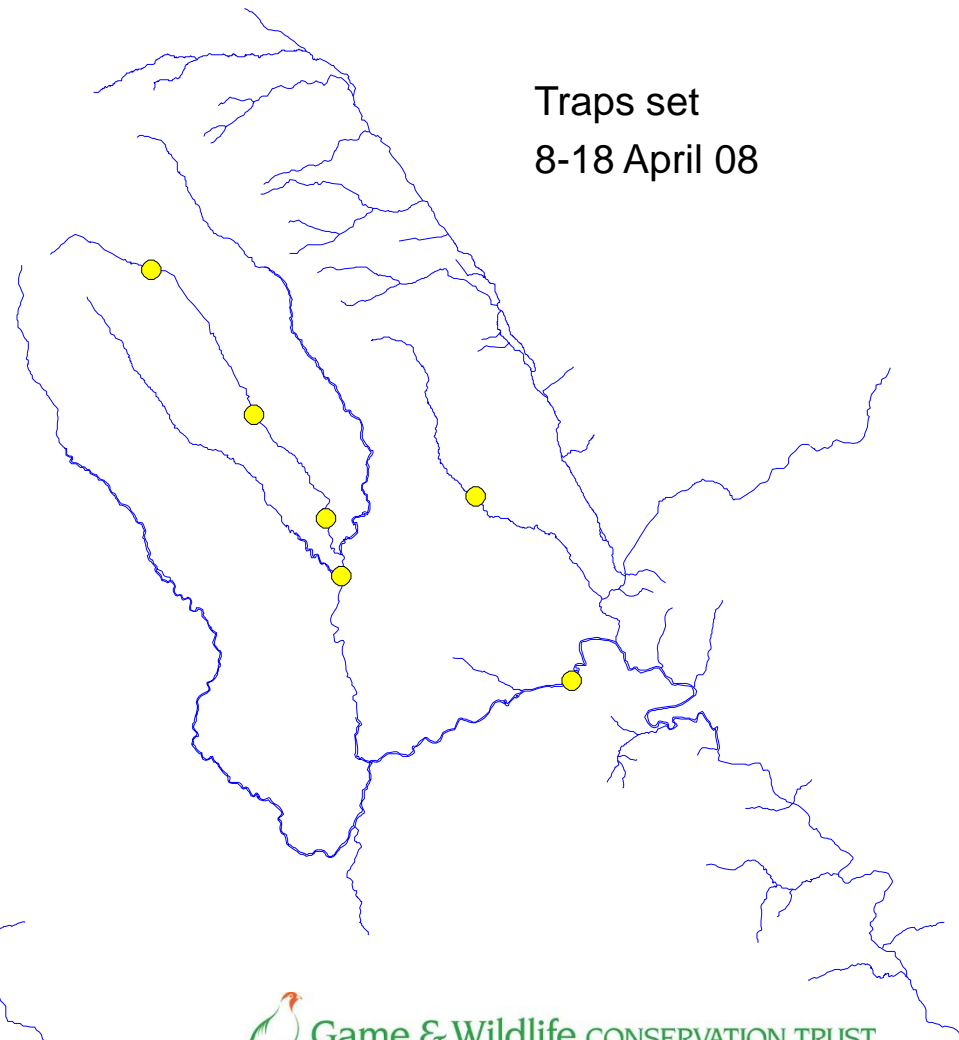

# River Monnow catchment

Check 74  
7 April 08

Traps set  
8-18 April 08