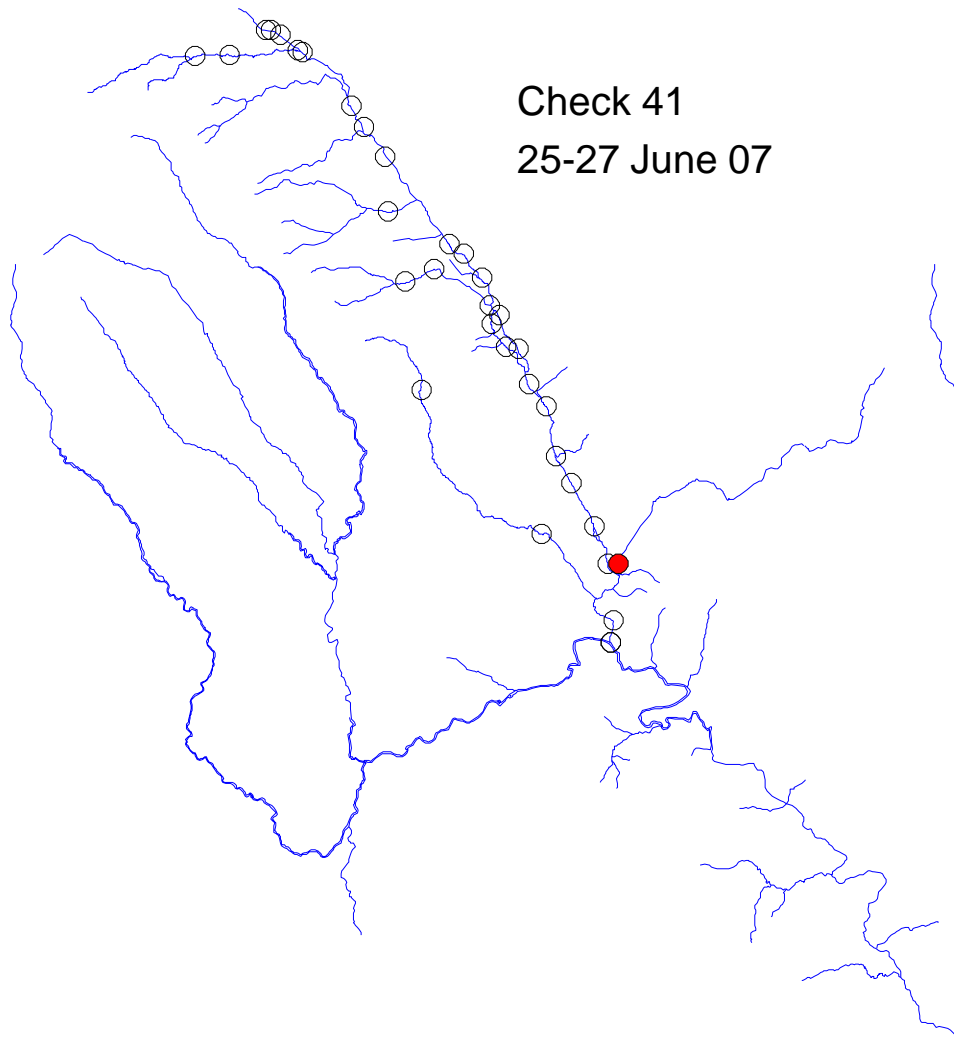

River Monnow catchment

Check 41
25-27 June 07