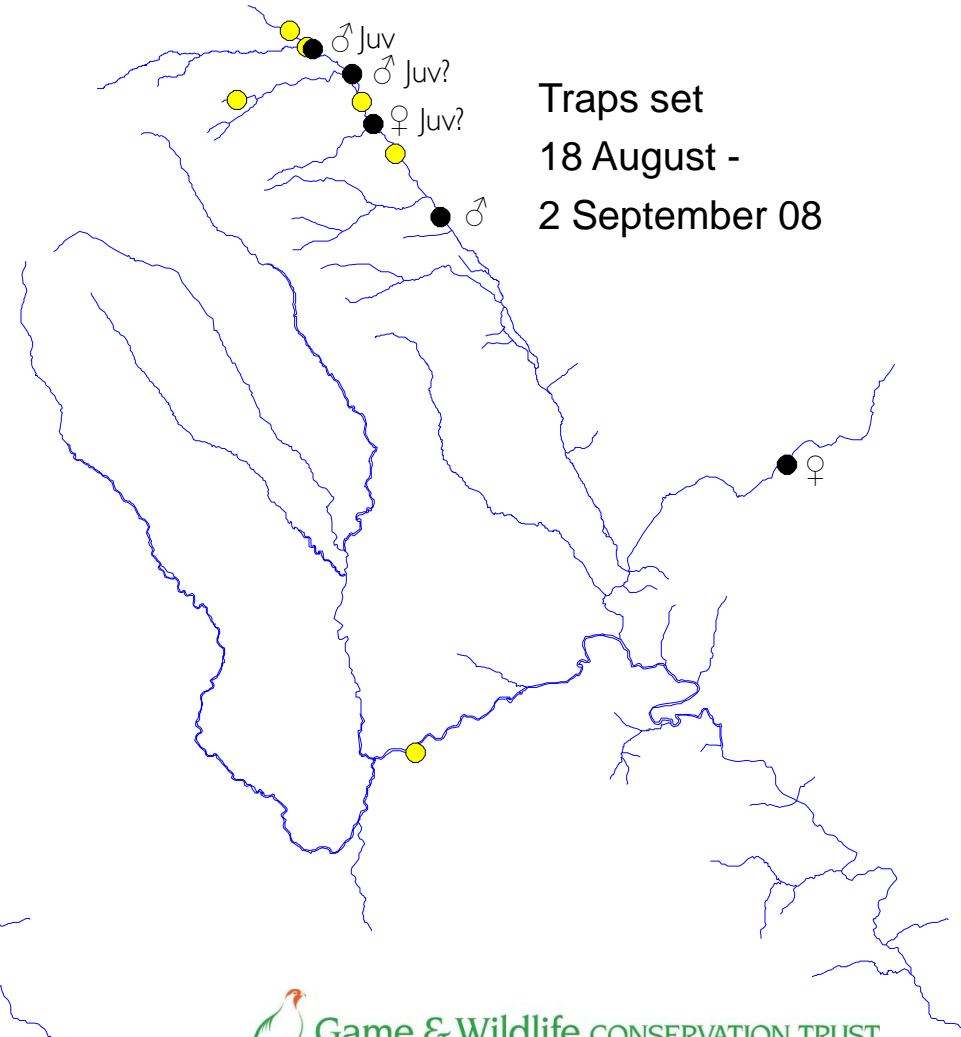

Traps set
18 August -
2 September 08