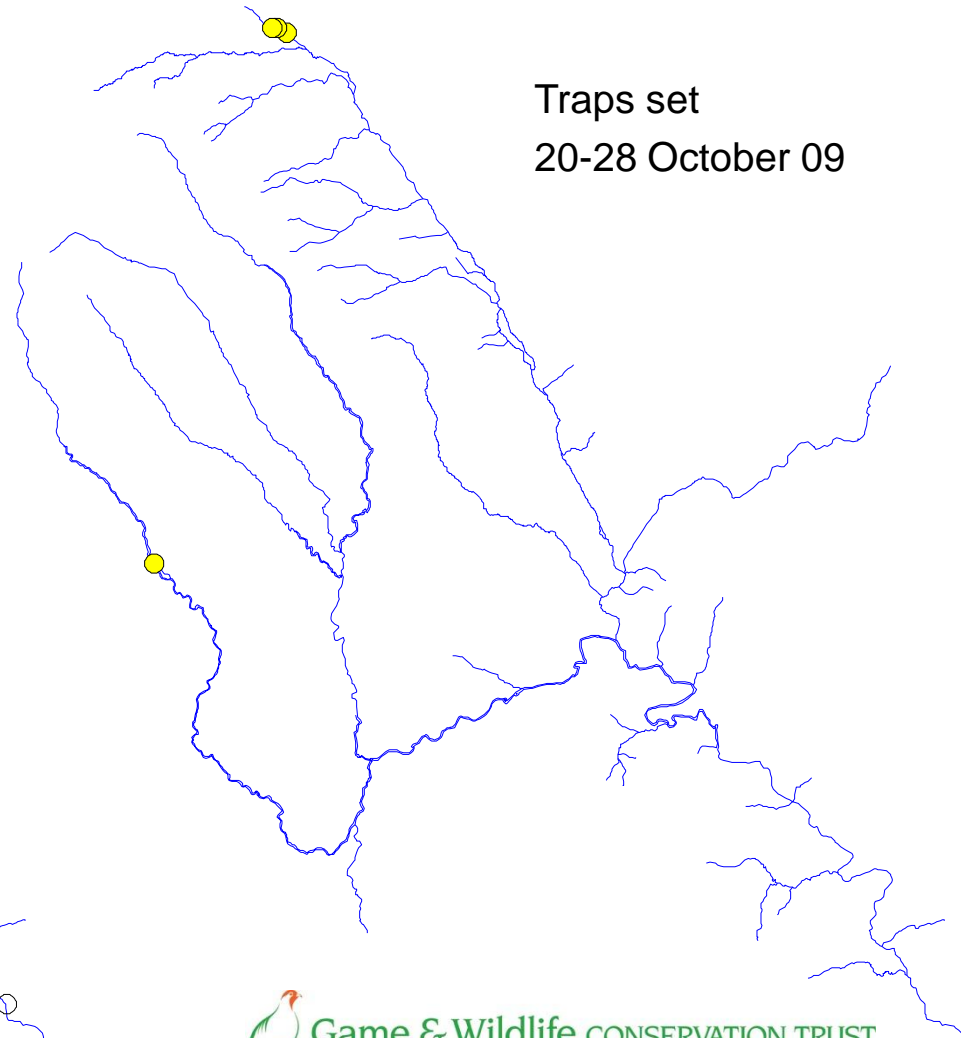

River Monnow catchment