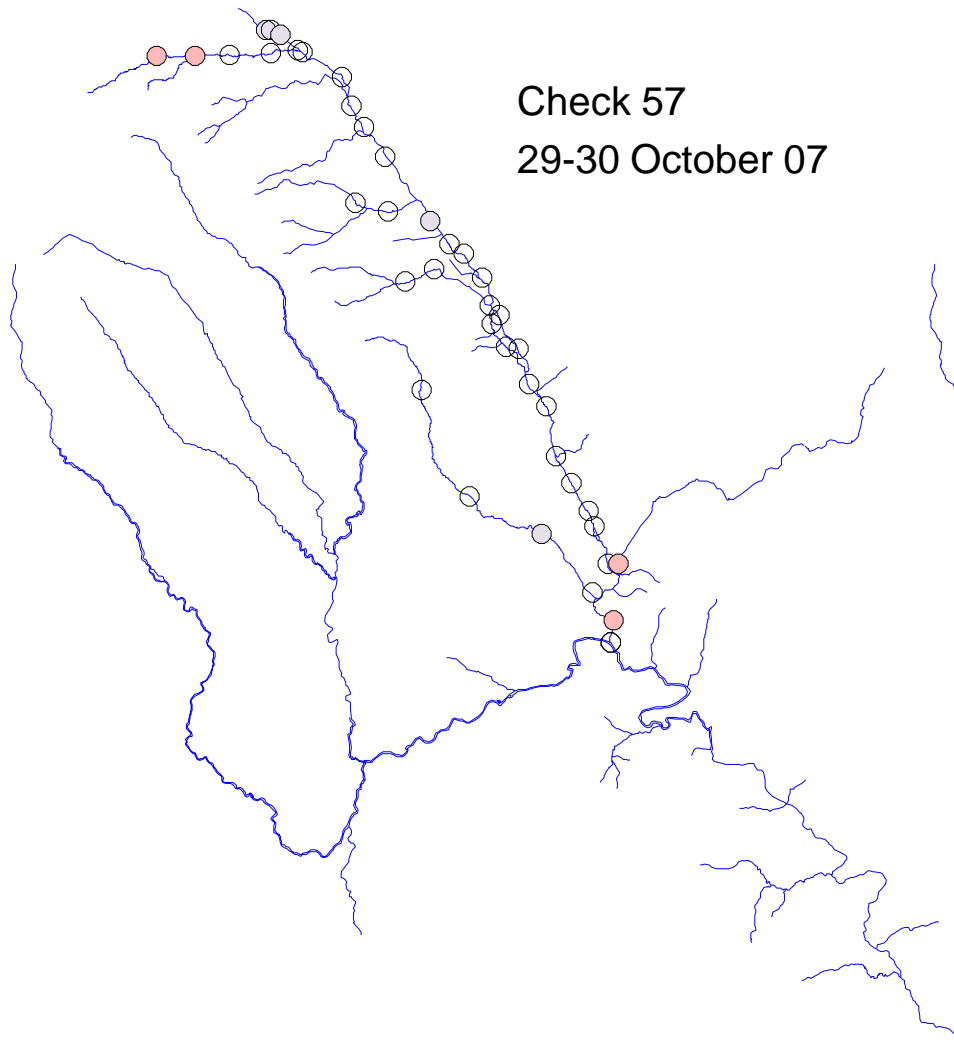

River Monnow catchment

Check 57
29-30 October 07