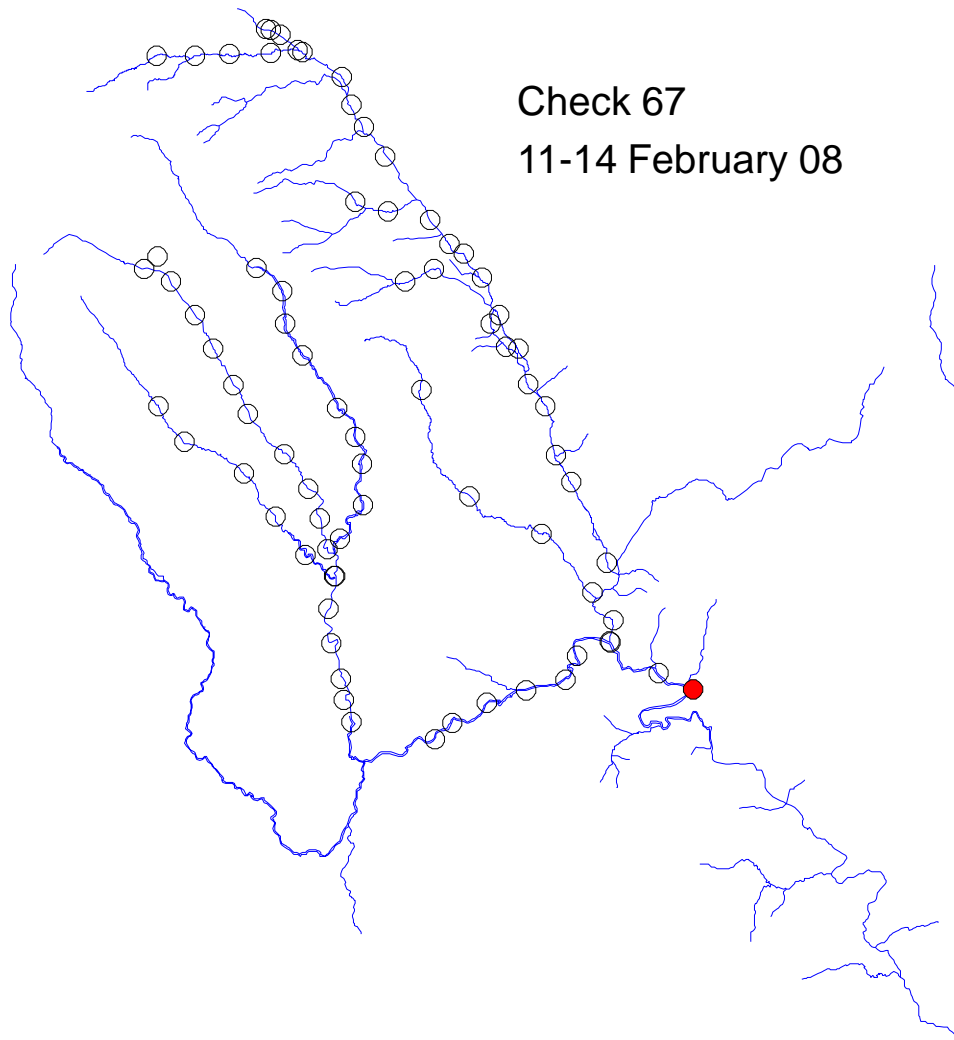

River Monnow catchment

Check 67
11-14 February 08