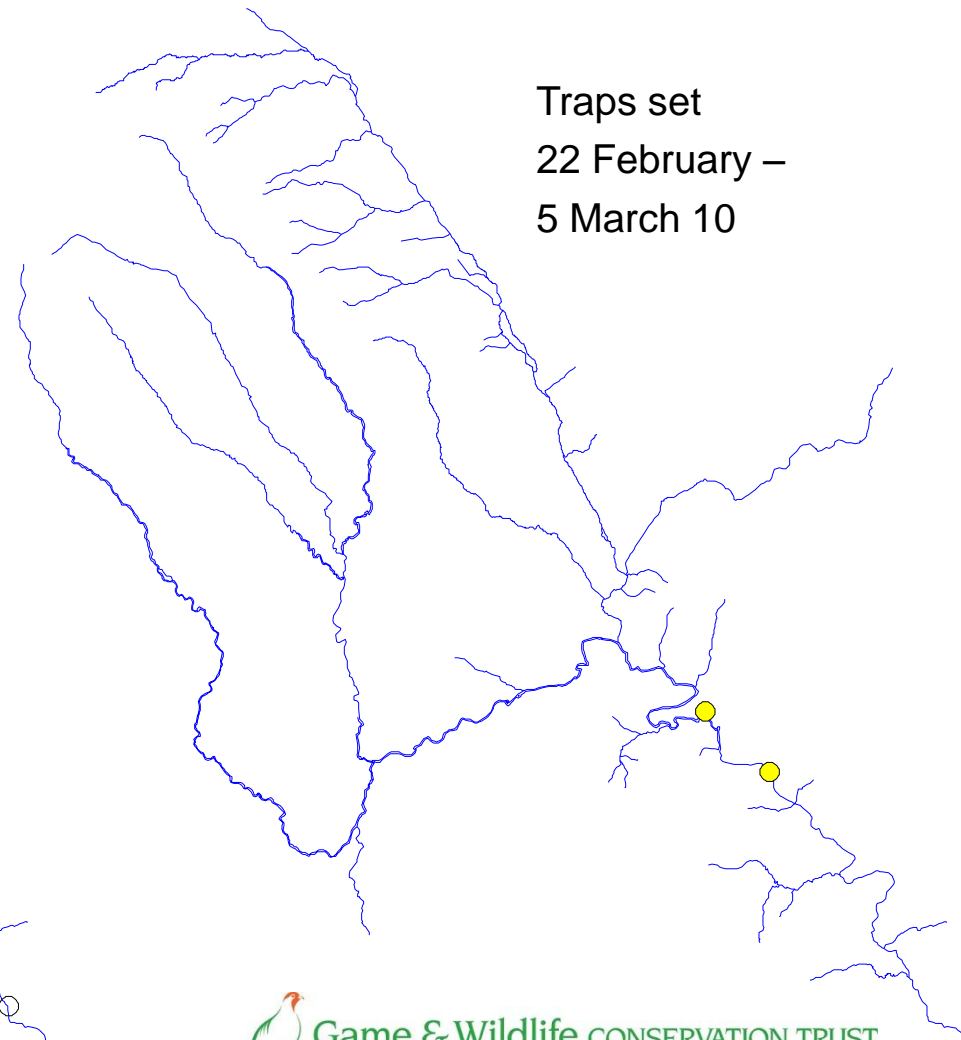

Traps set
22 February –
5 March 10