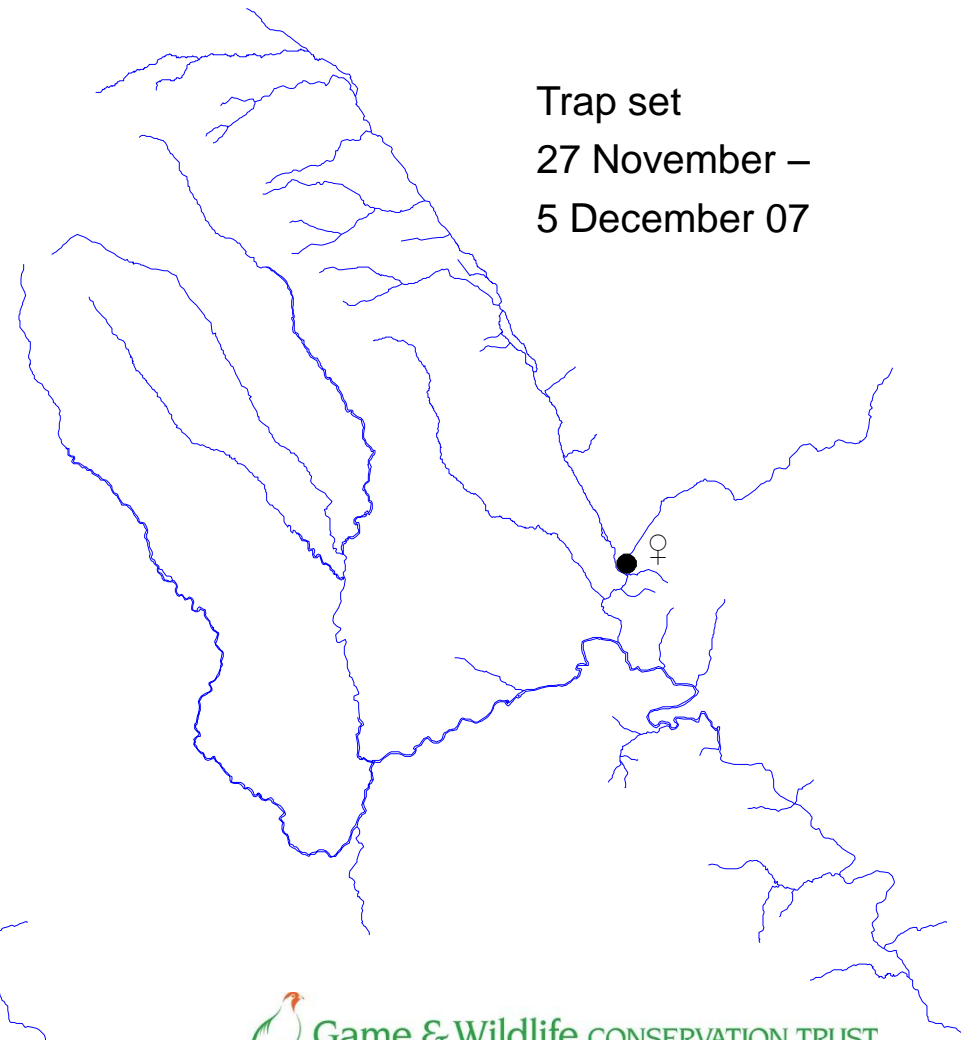

River Monnow catchment