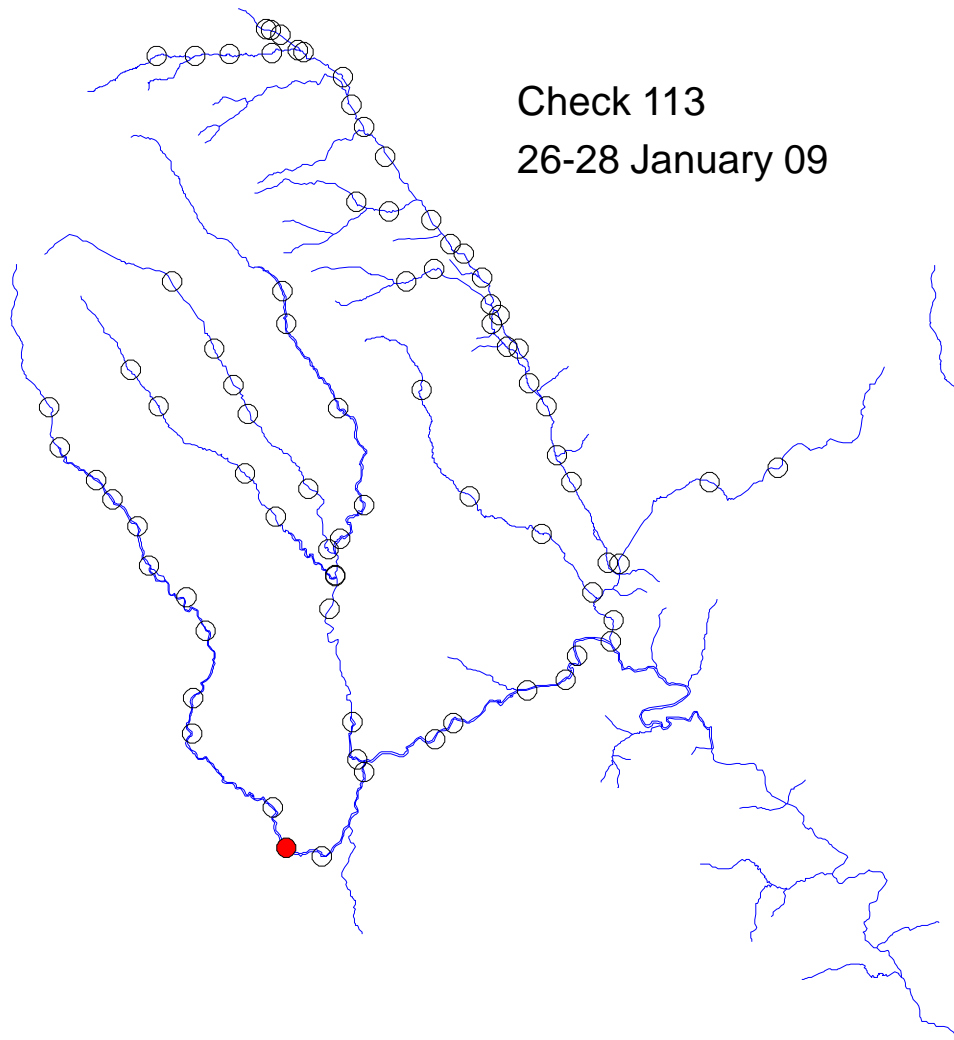

River Monnow catchment

Check 113
26-28 January 09