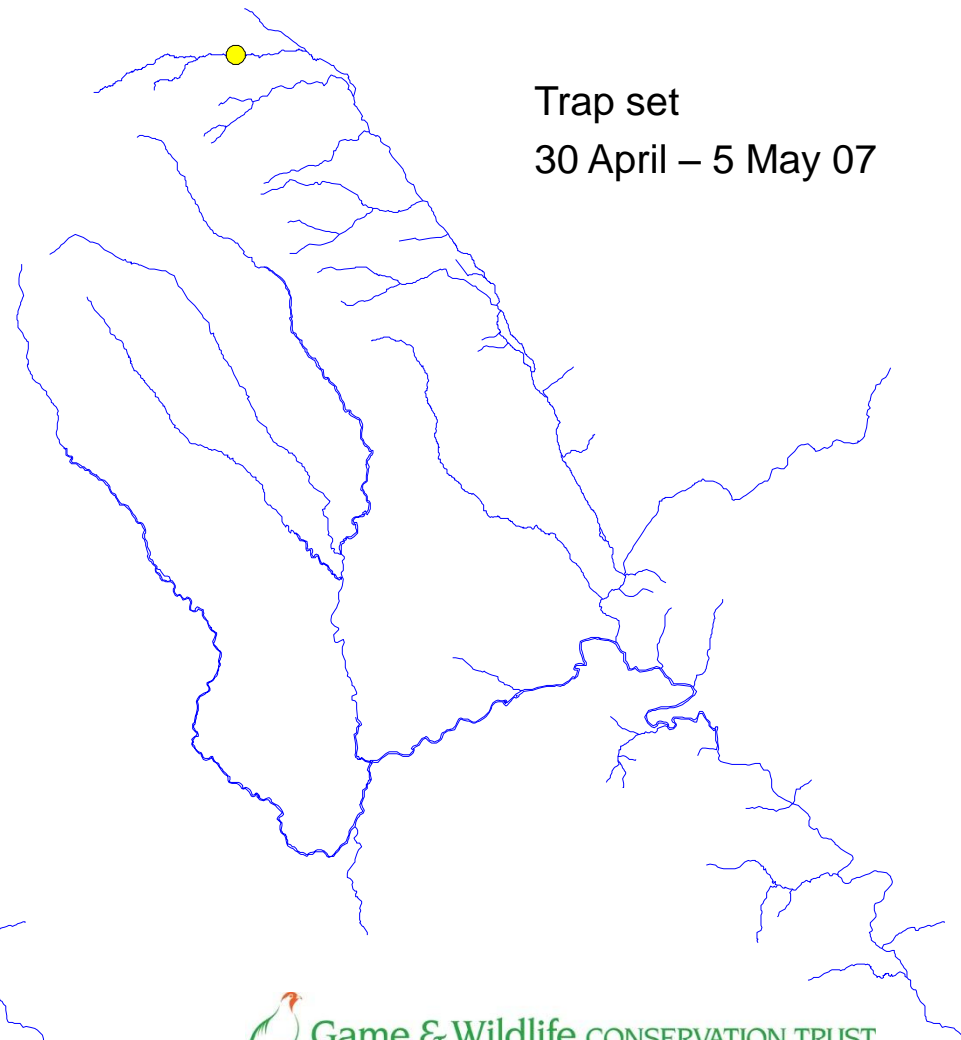

Trap set
30 April – 5 May 07