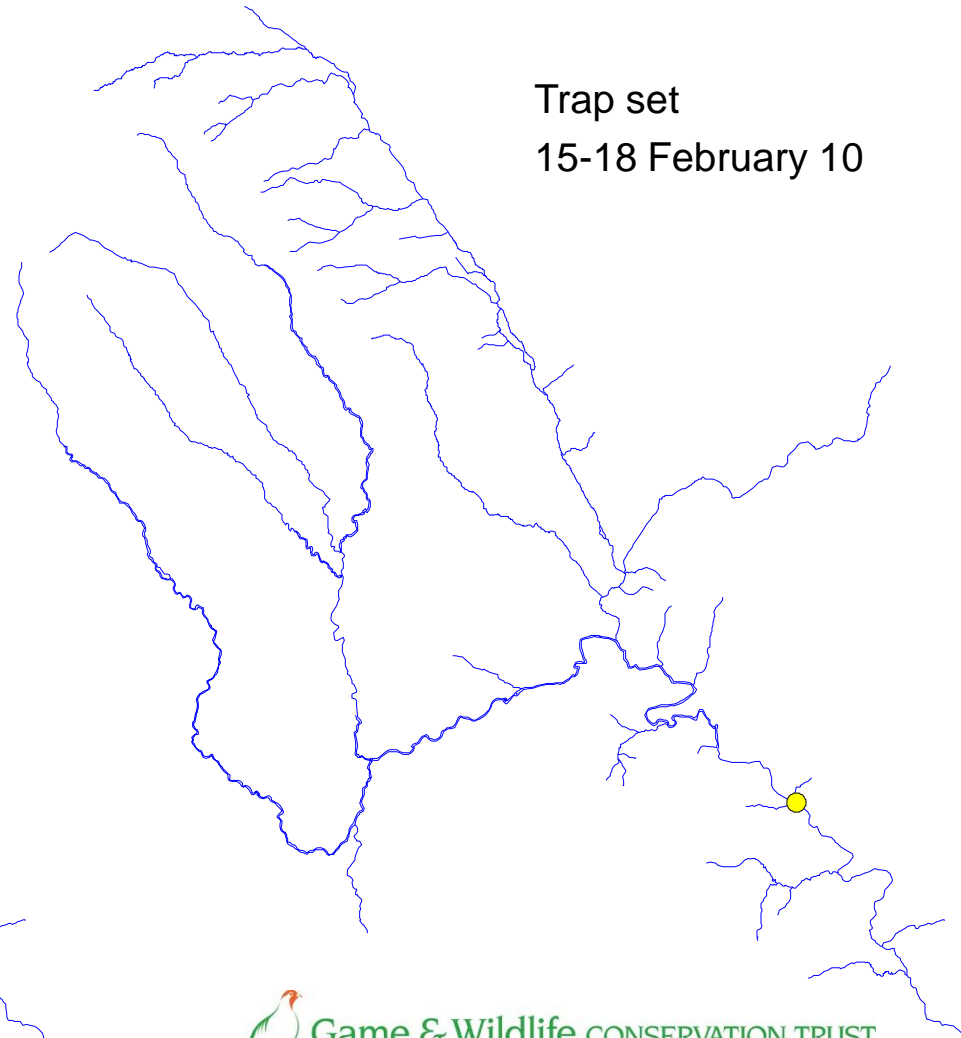

Trap set
15-18 February 10