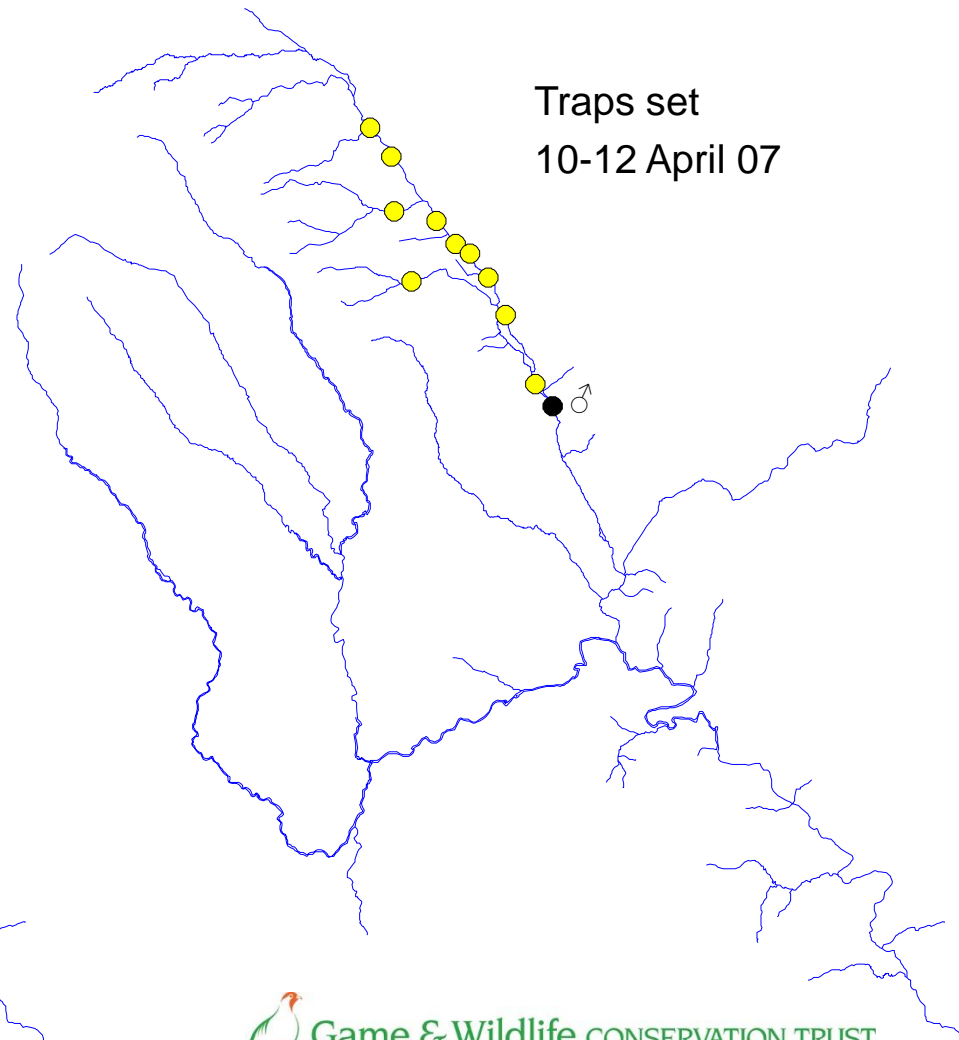

River Monnow catchment