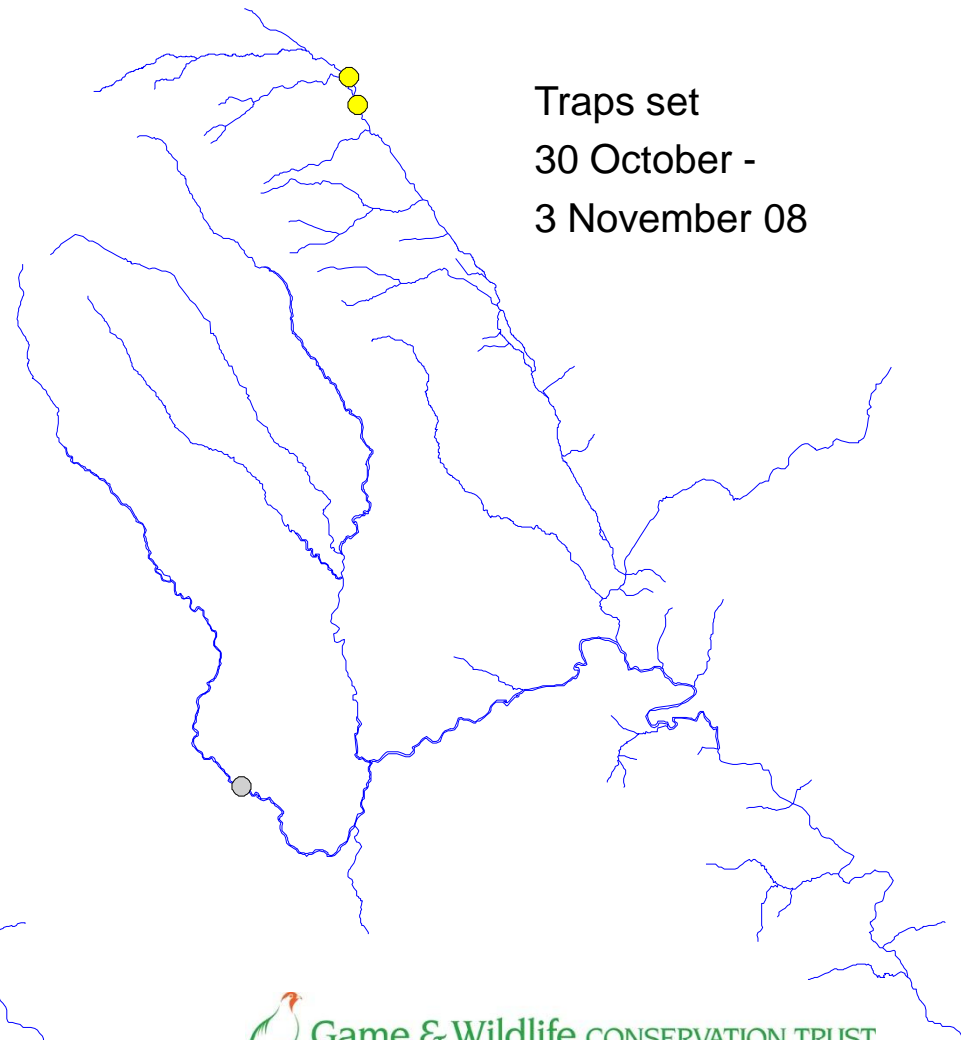

River Monnow catchment