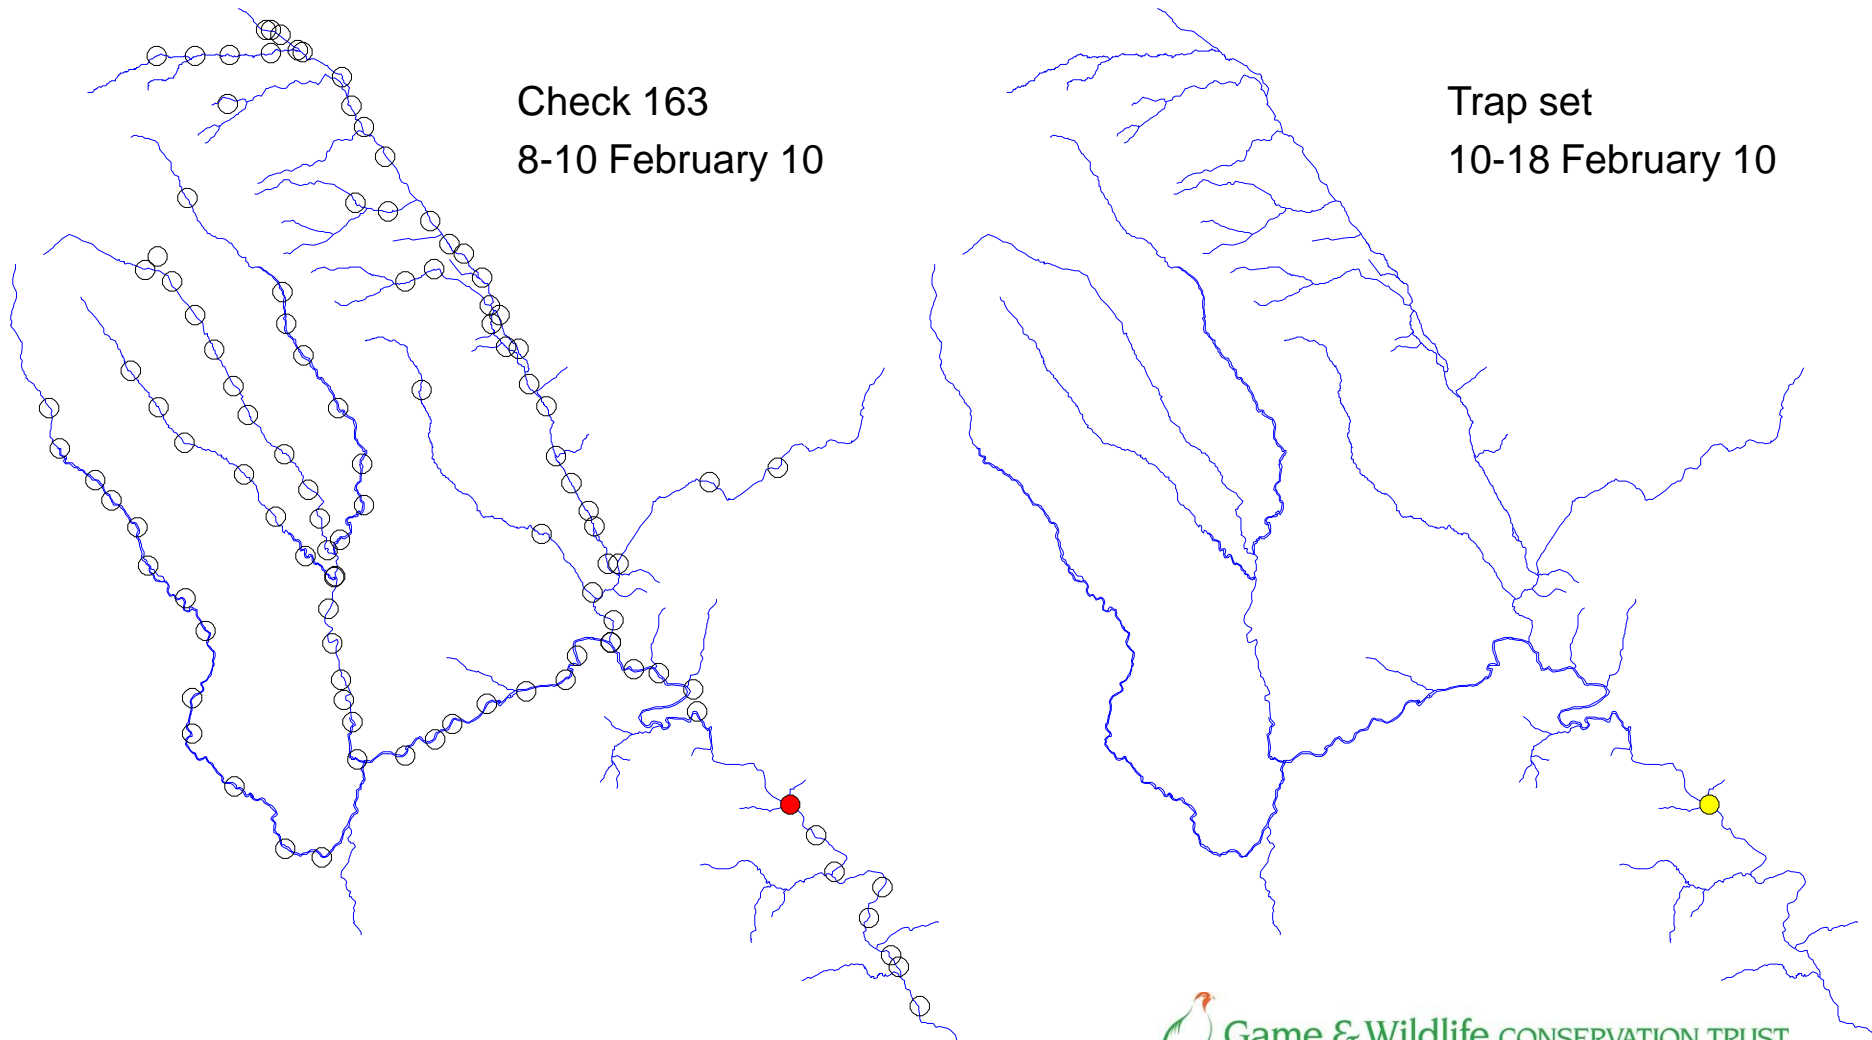

River Monnow catchment