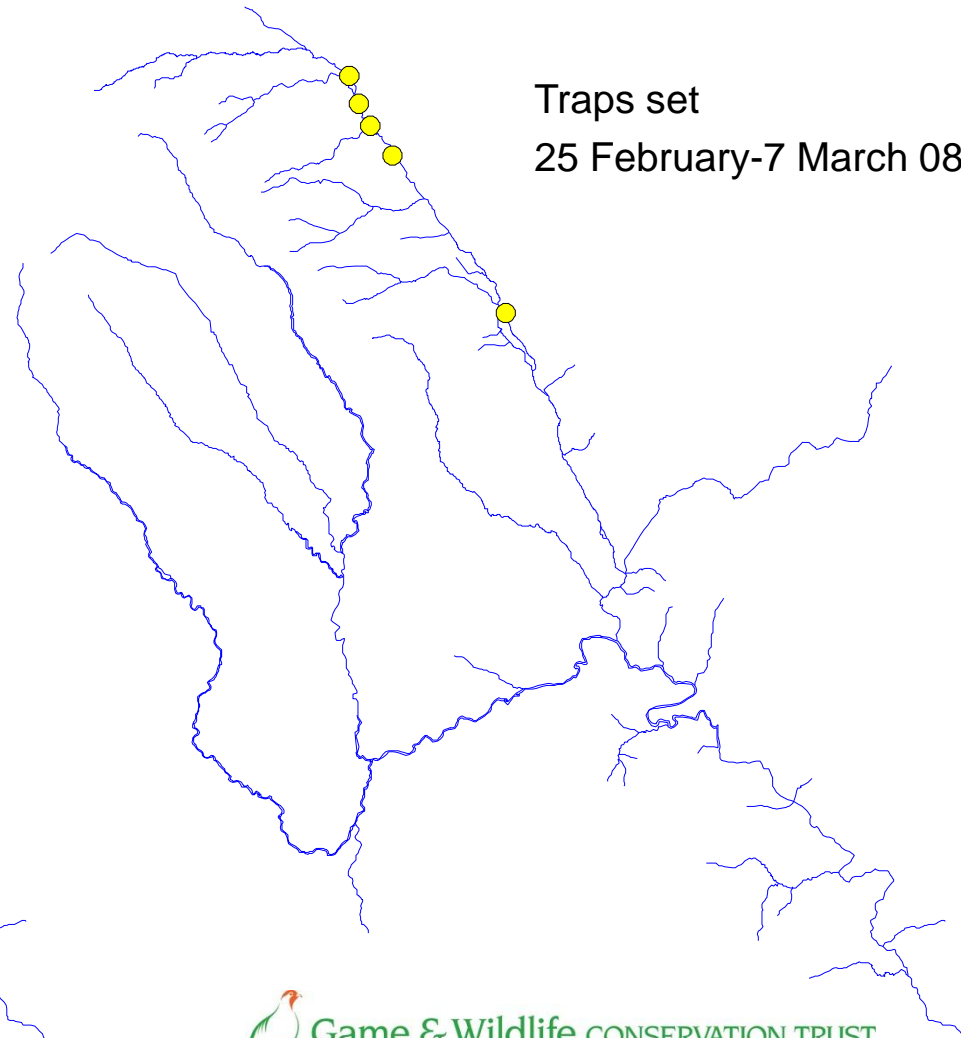

River Monnow catchment