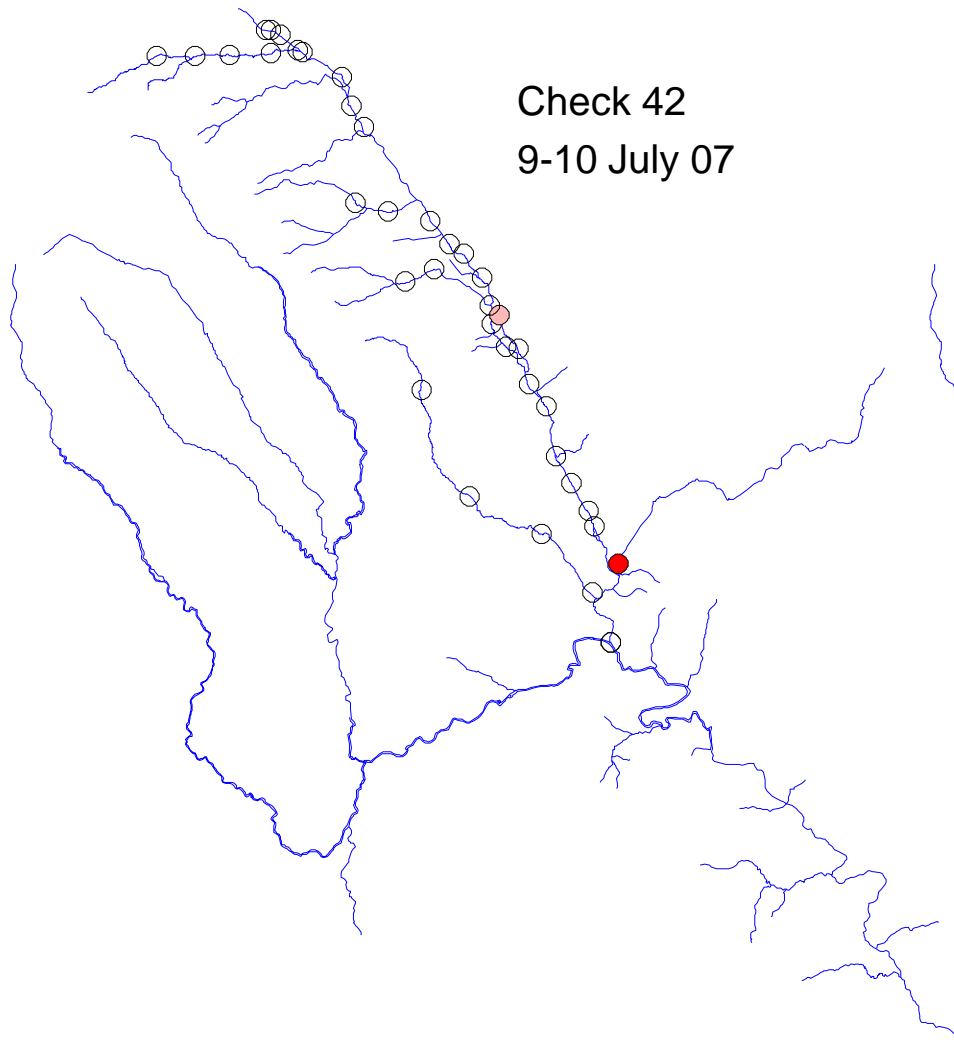

River Monnow catchment