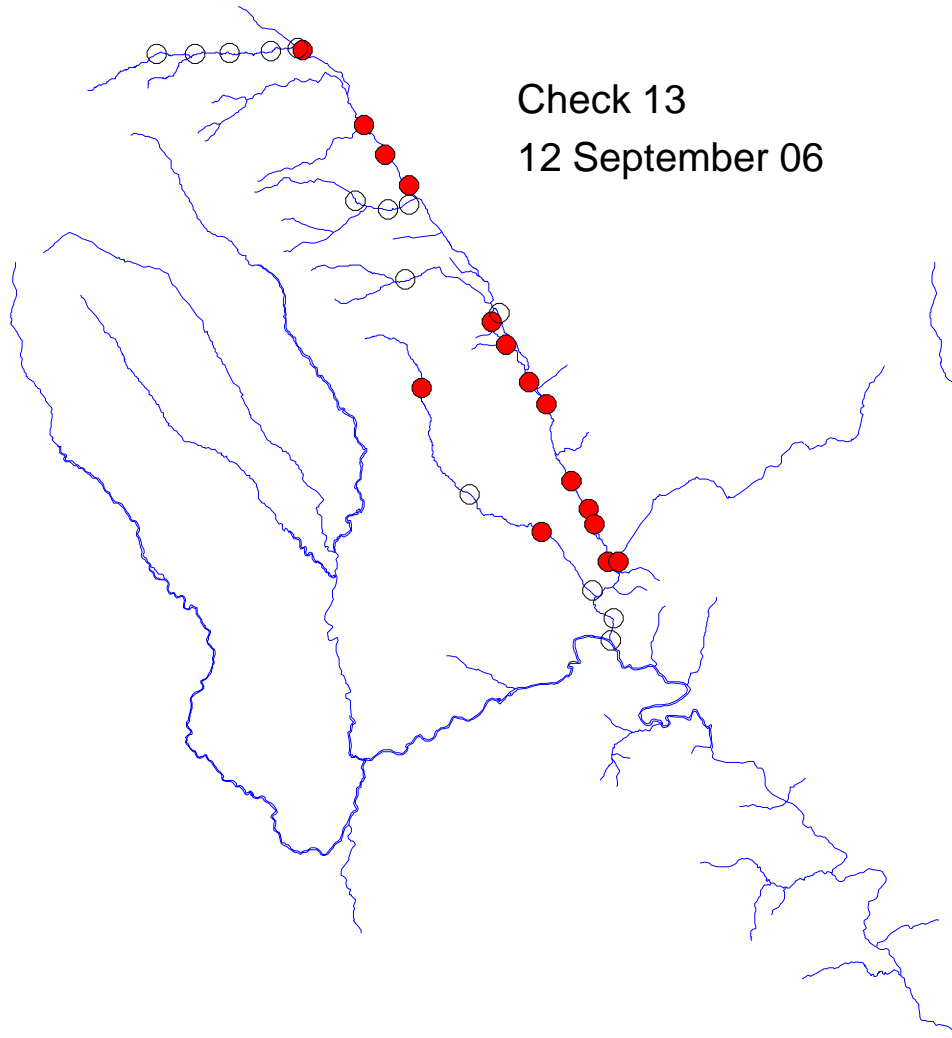

River Monnow catchment