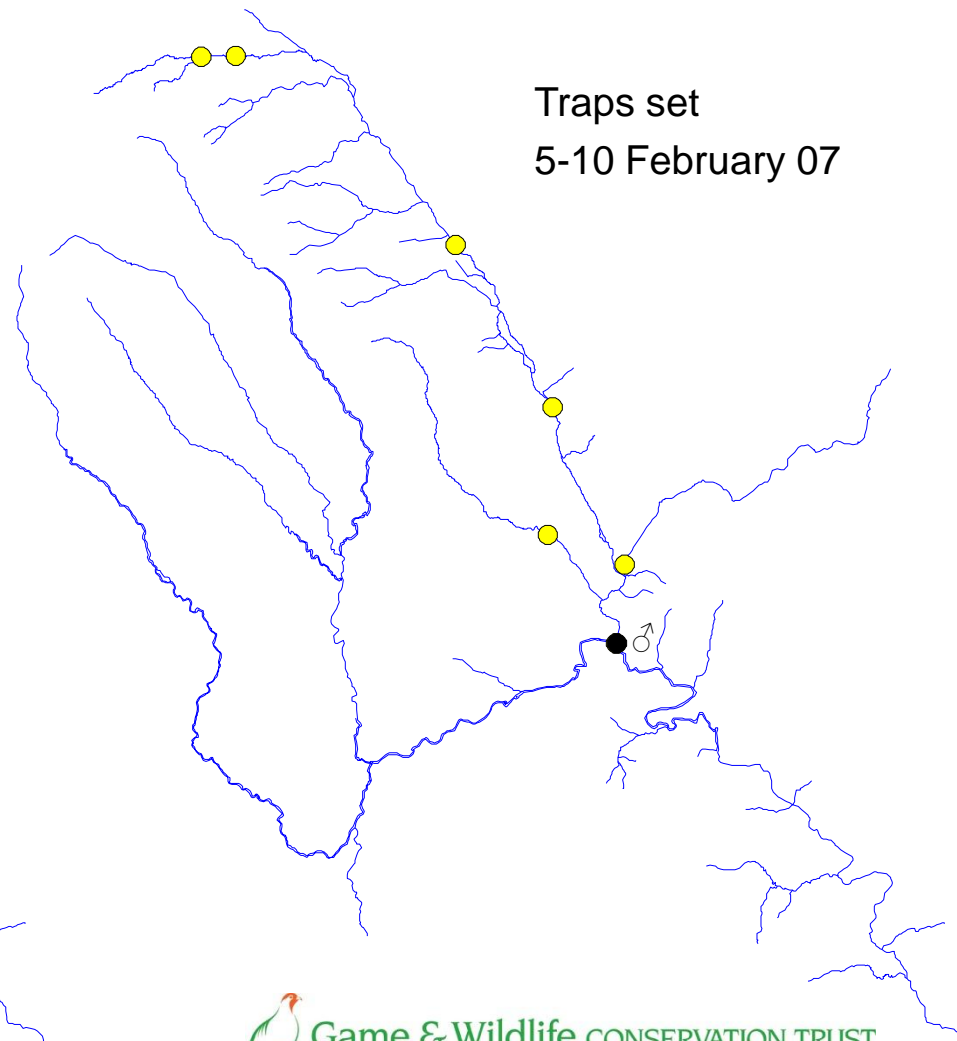

River Monnow catchment