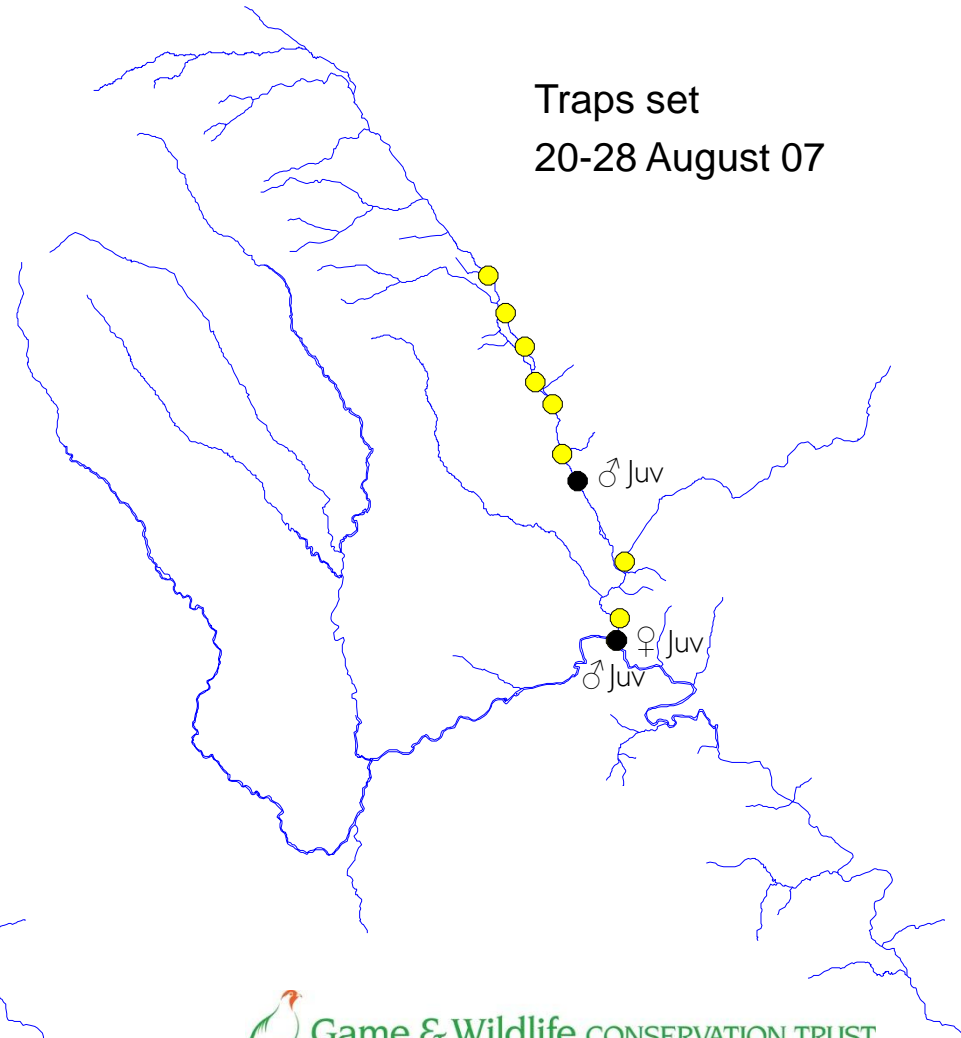

River Monnow catchment