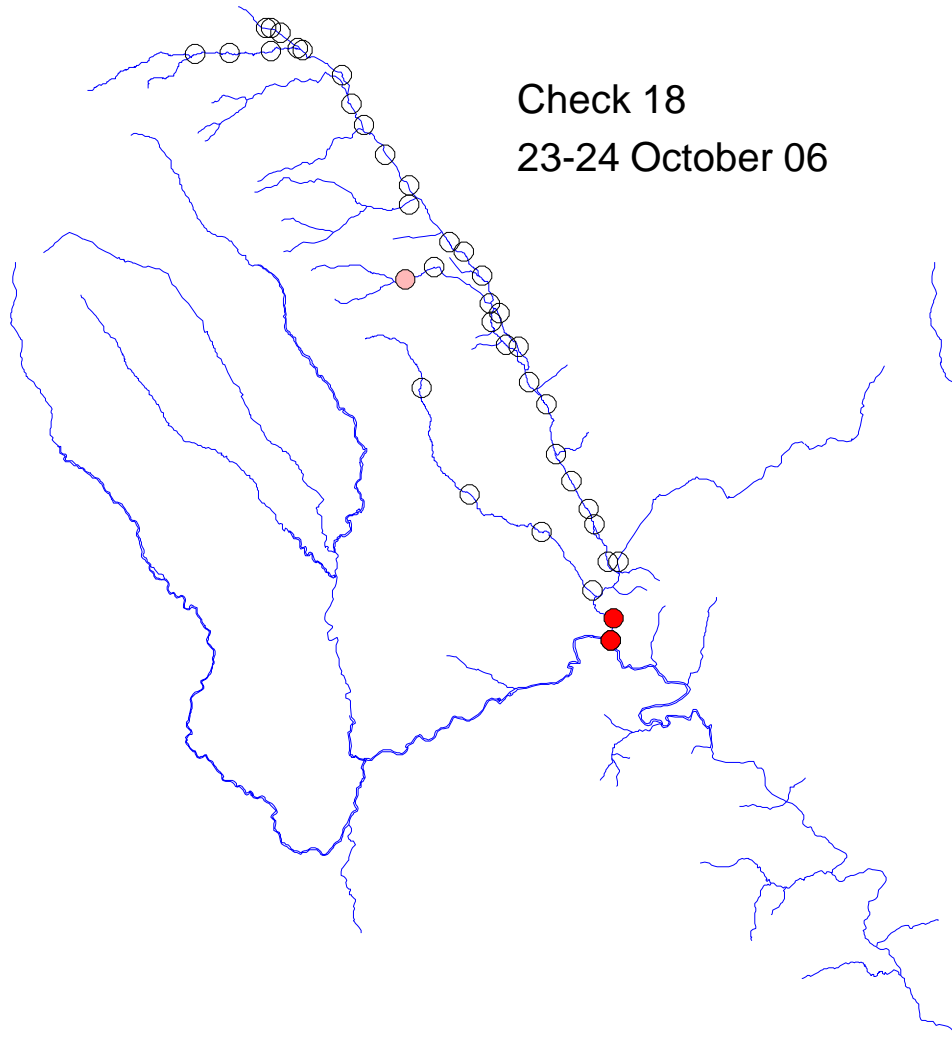

River Monnow catchment

Check 18
23-24 October 06