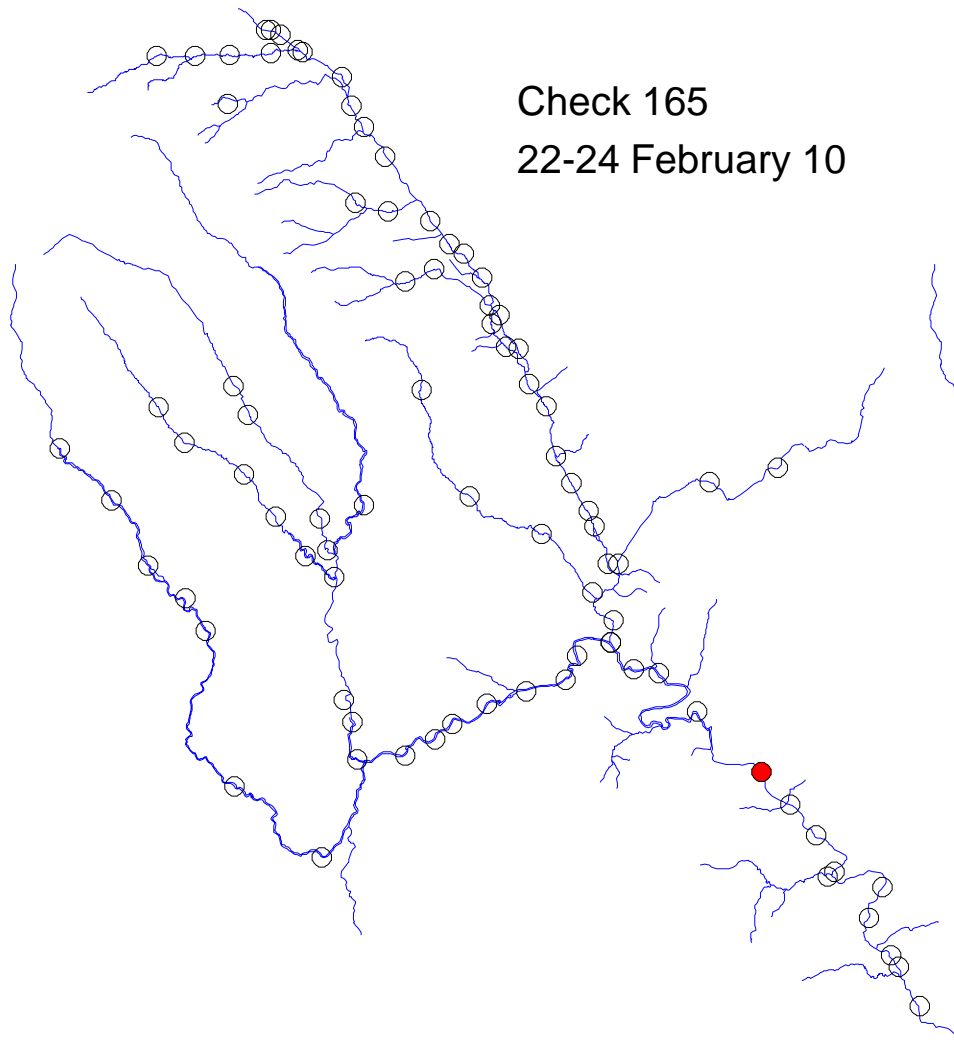

River Monnow catchment

Check 165
22-24 February 10