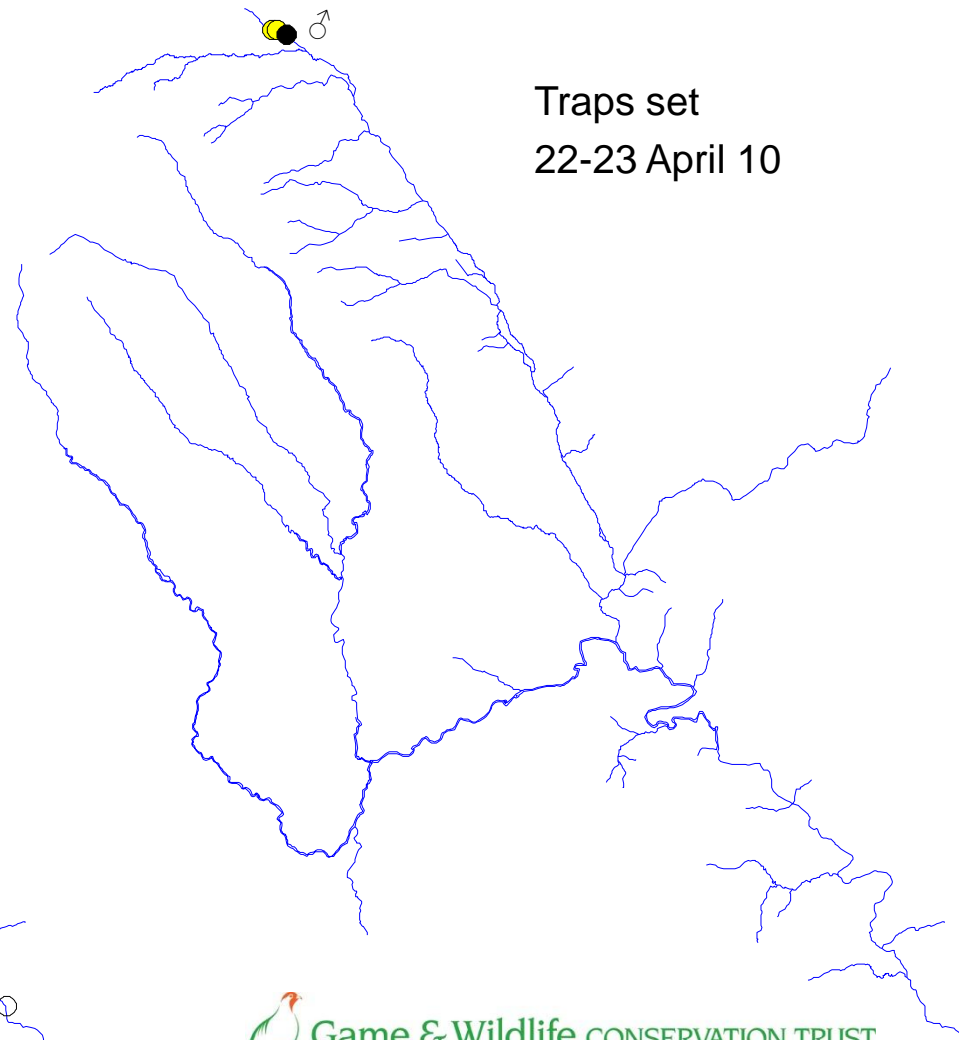

# River Monnow catchment

Check 173  
19-22 April 10

Traps set  
22-23 April 10