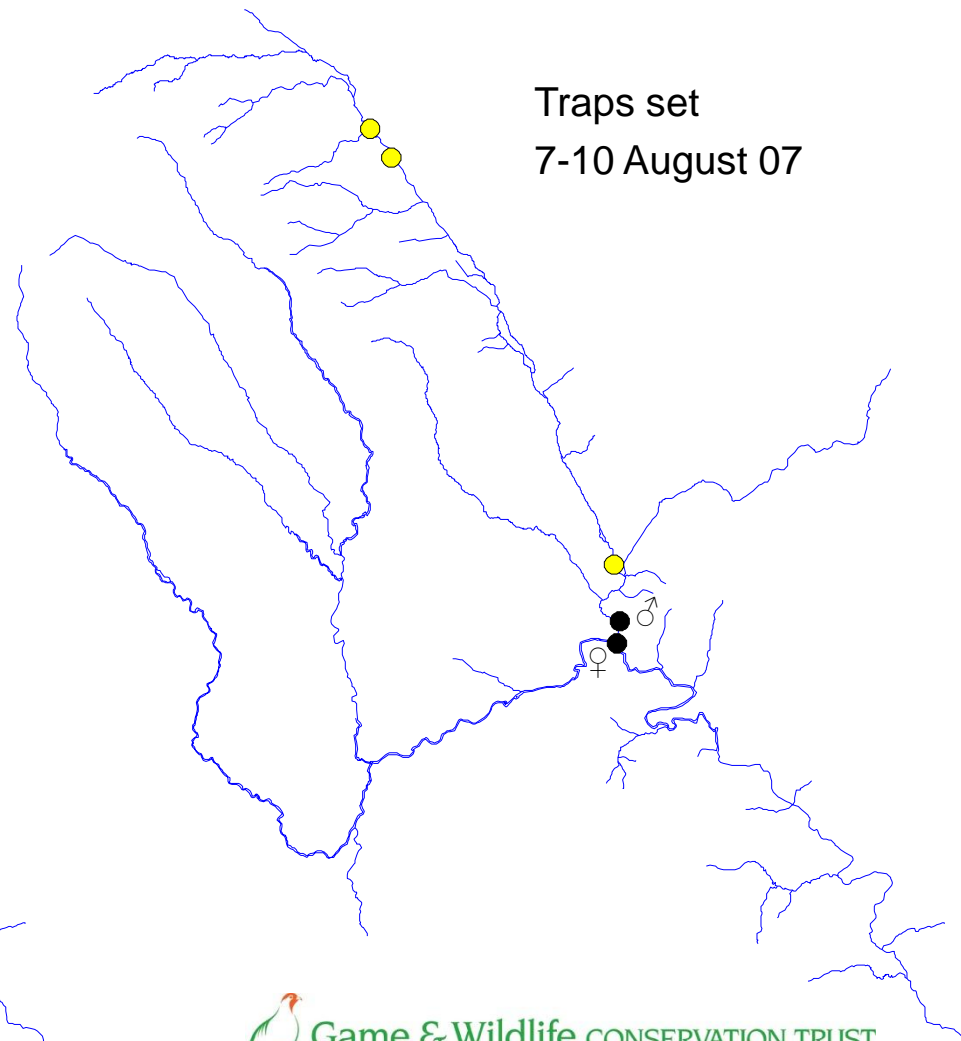

River Monnow catchment