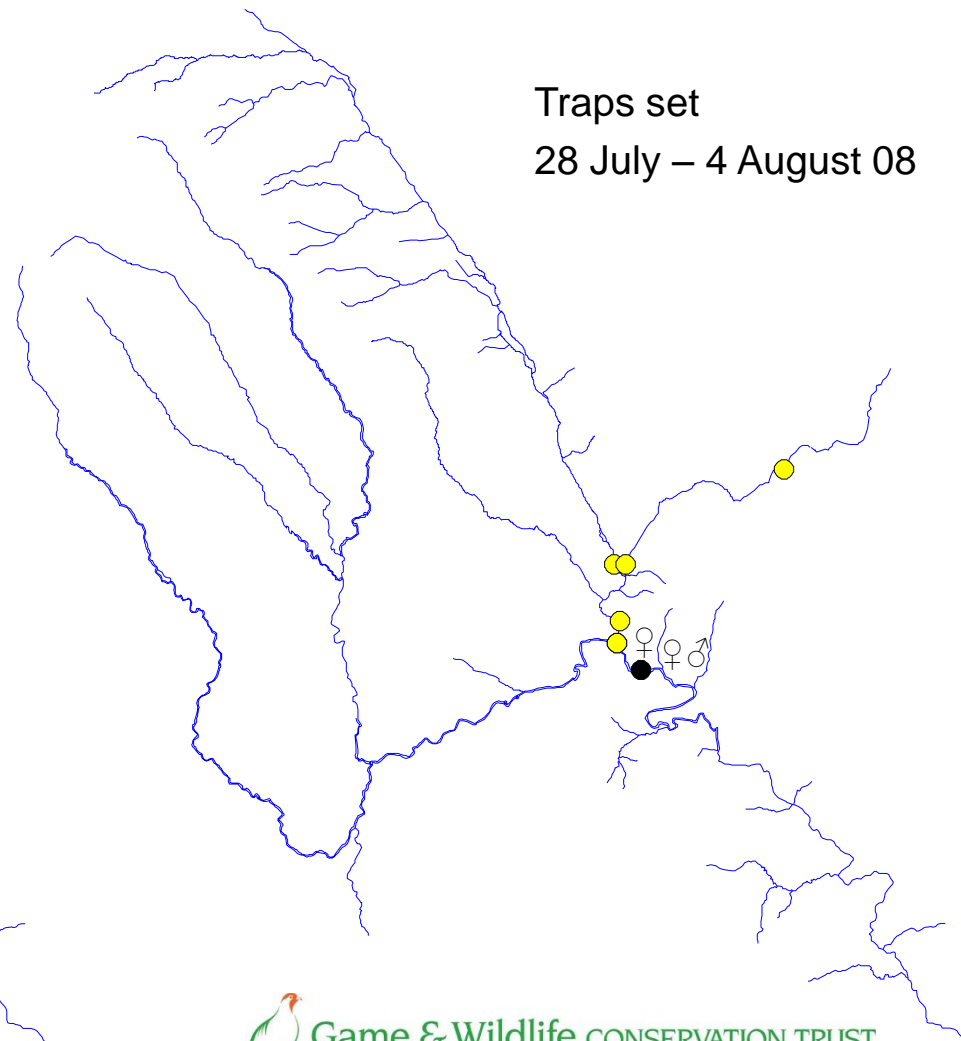

# River Monnow catchment

Check 88  
28-31 July 08

Traps set  
28 July – 4 August 08