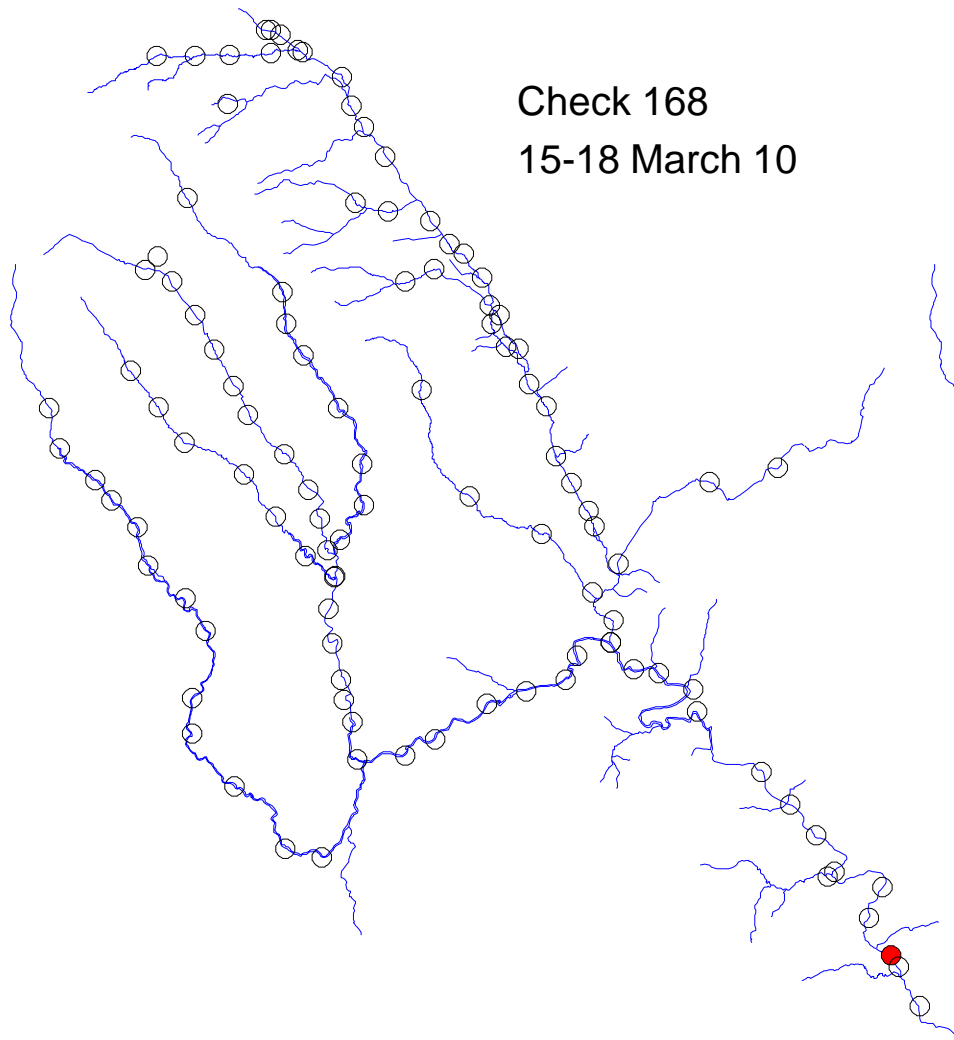

River Monnow catchment

Check 168
15-18 March 10