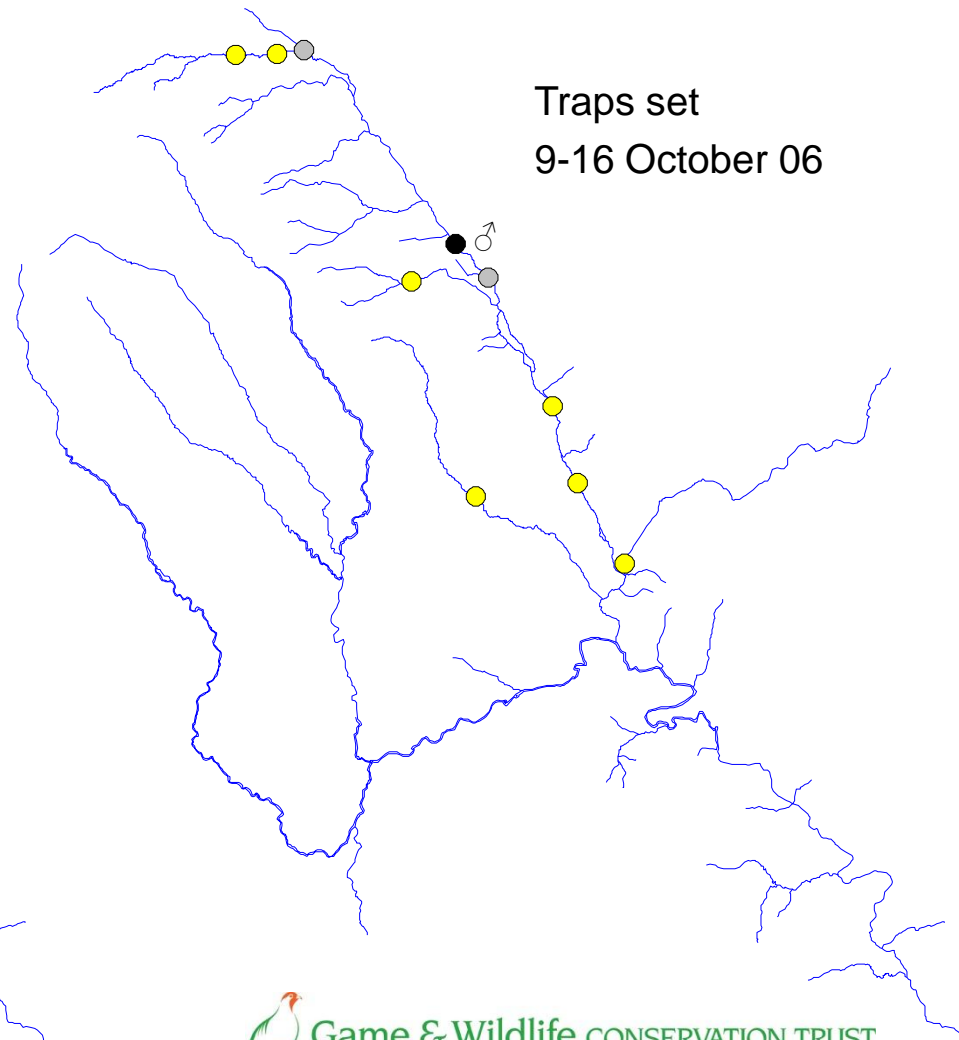

Traps set
9-16 October 06