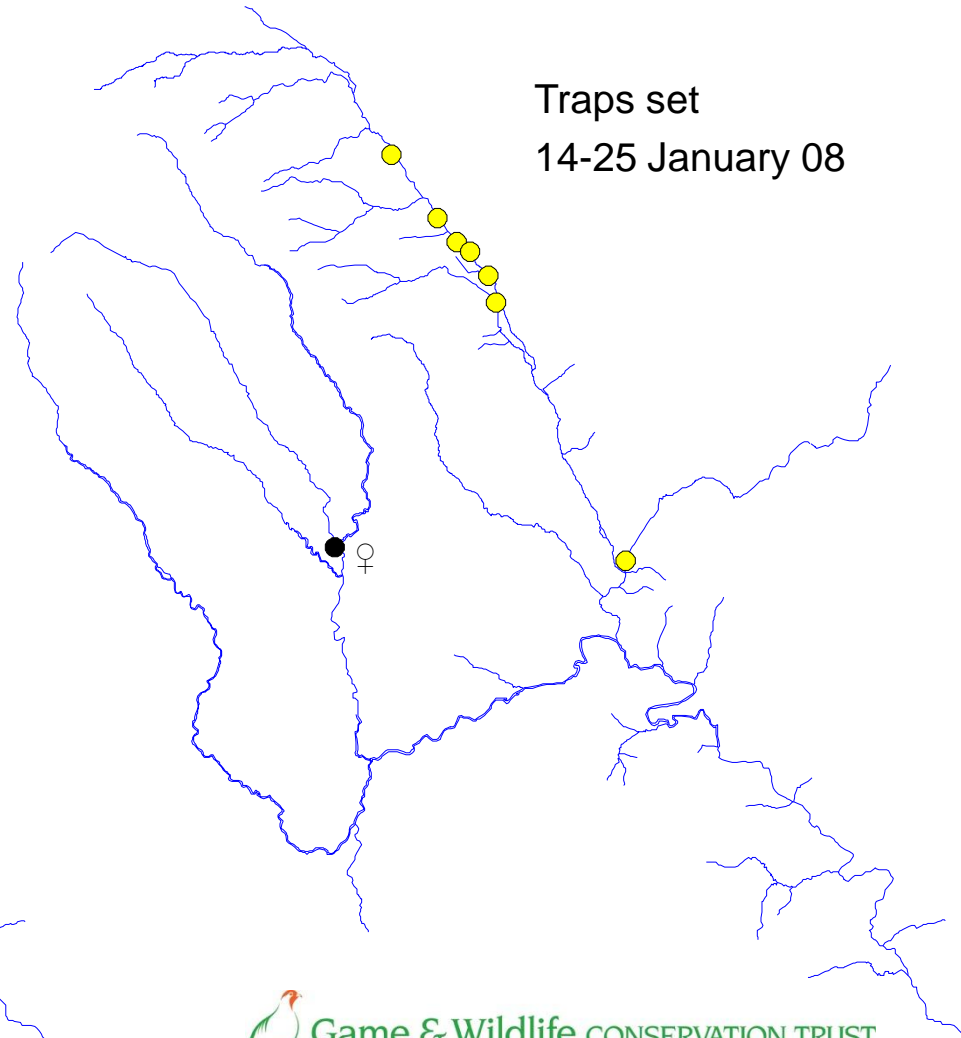

Traps set
14-25 January 08