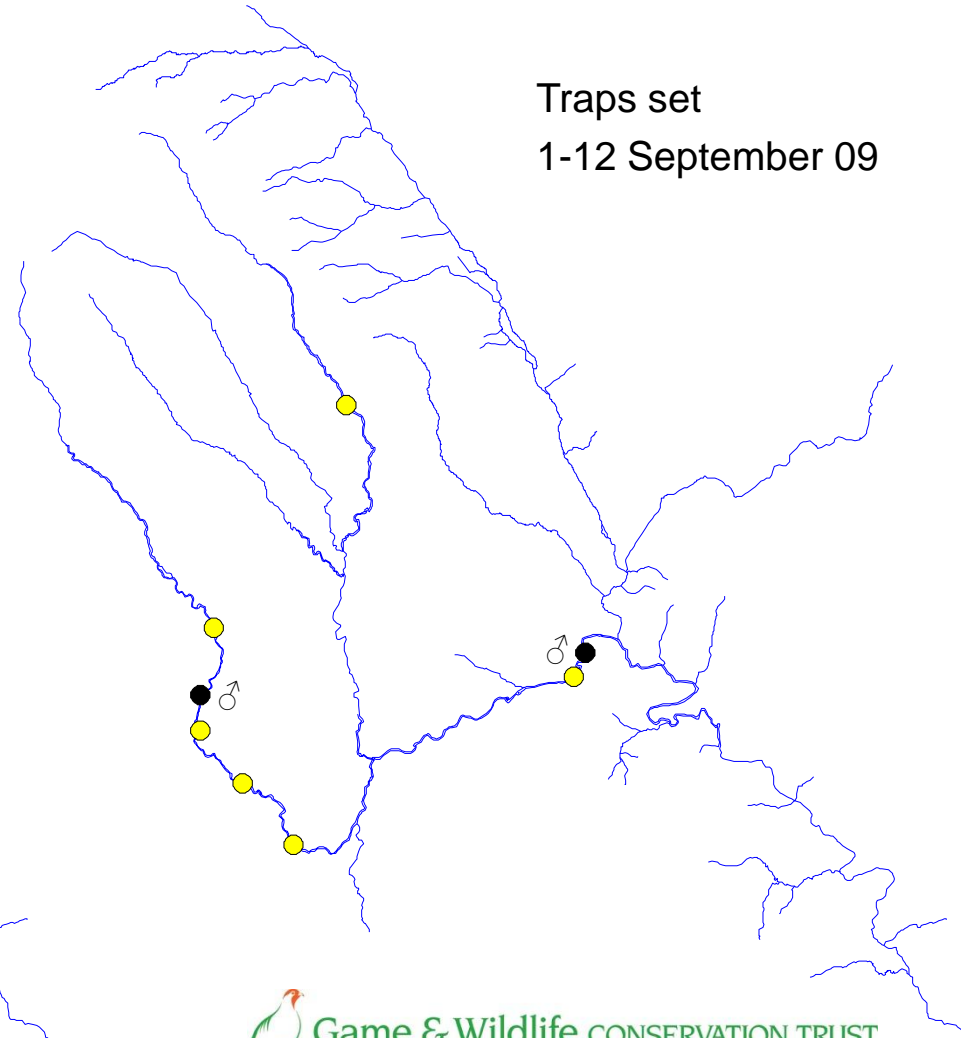

Traps set
1-12 September 09