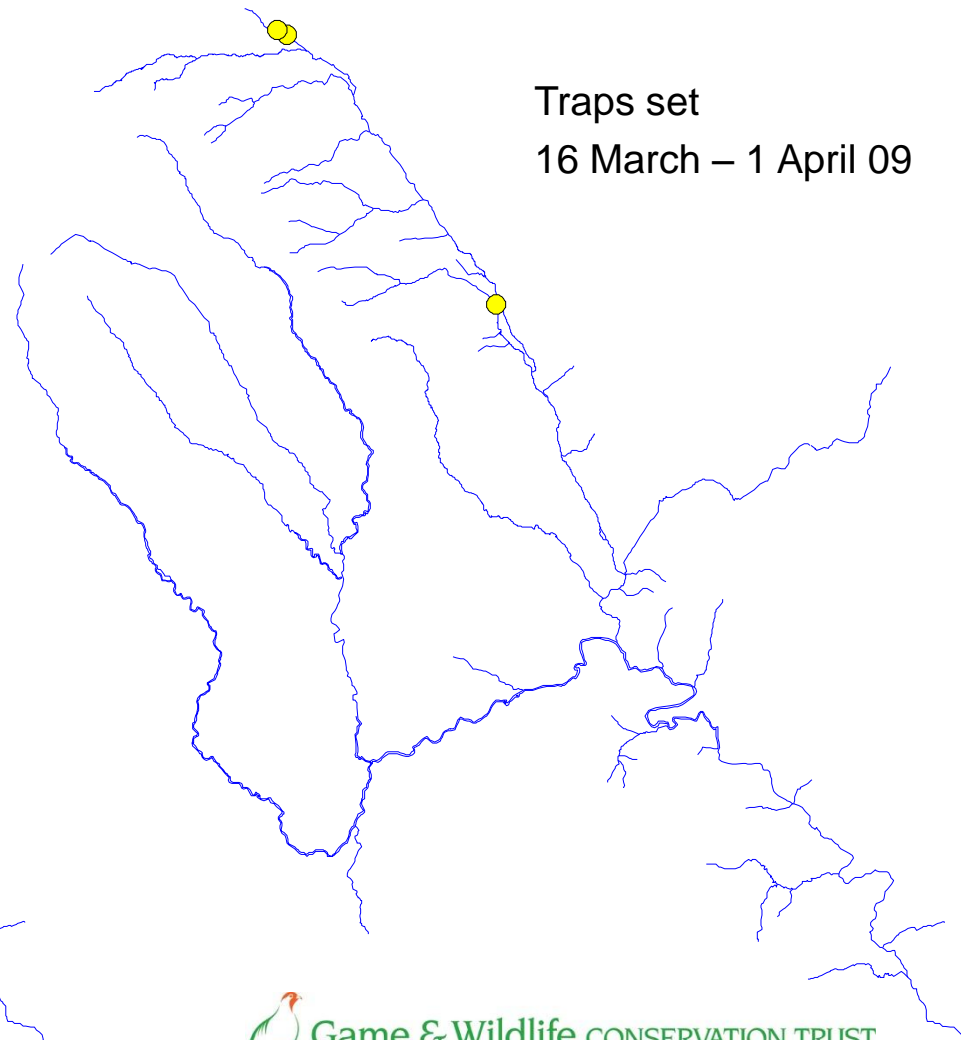

Traps set
16 March – 1 April 09