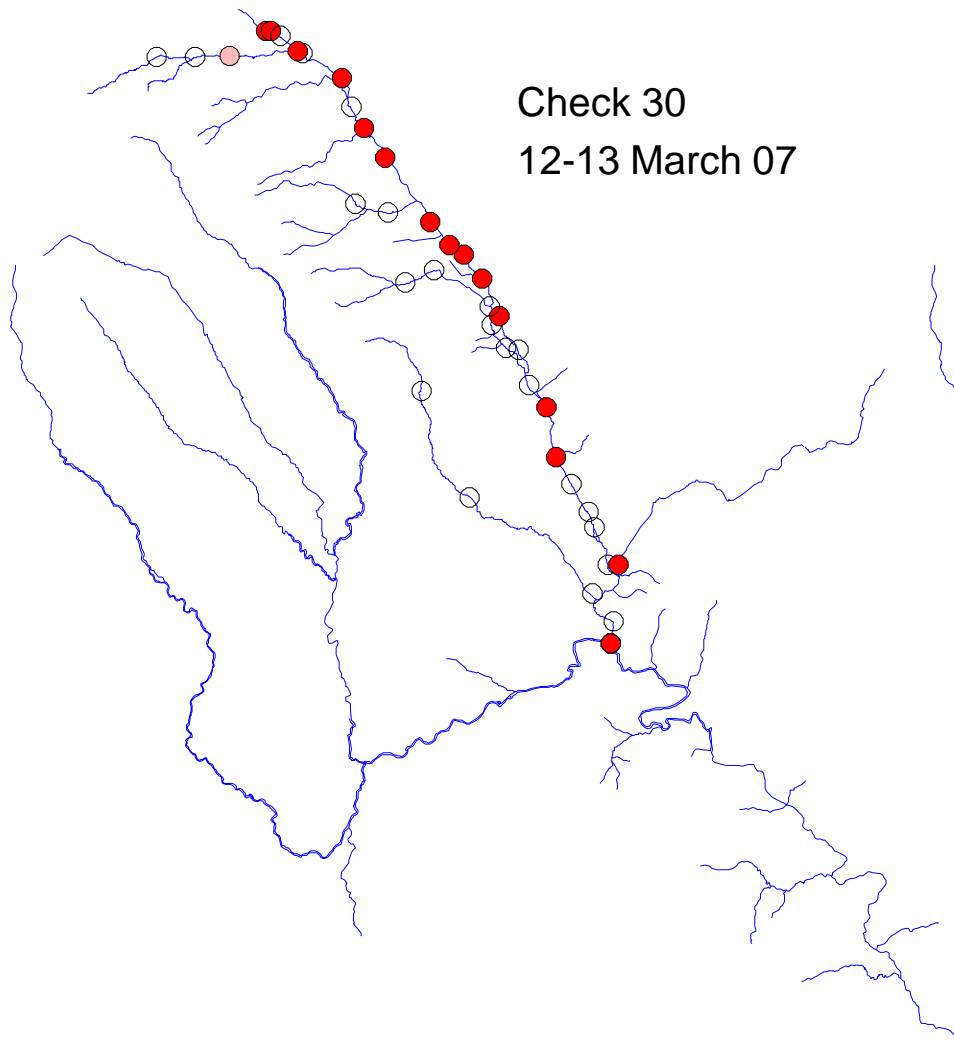

River Monnow catchment