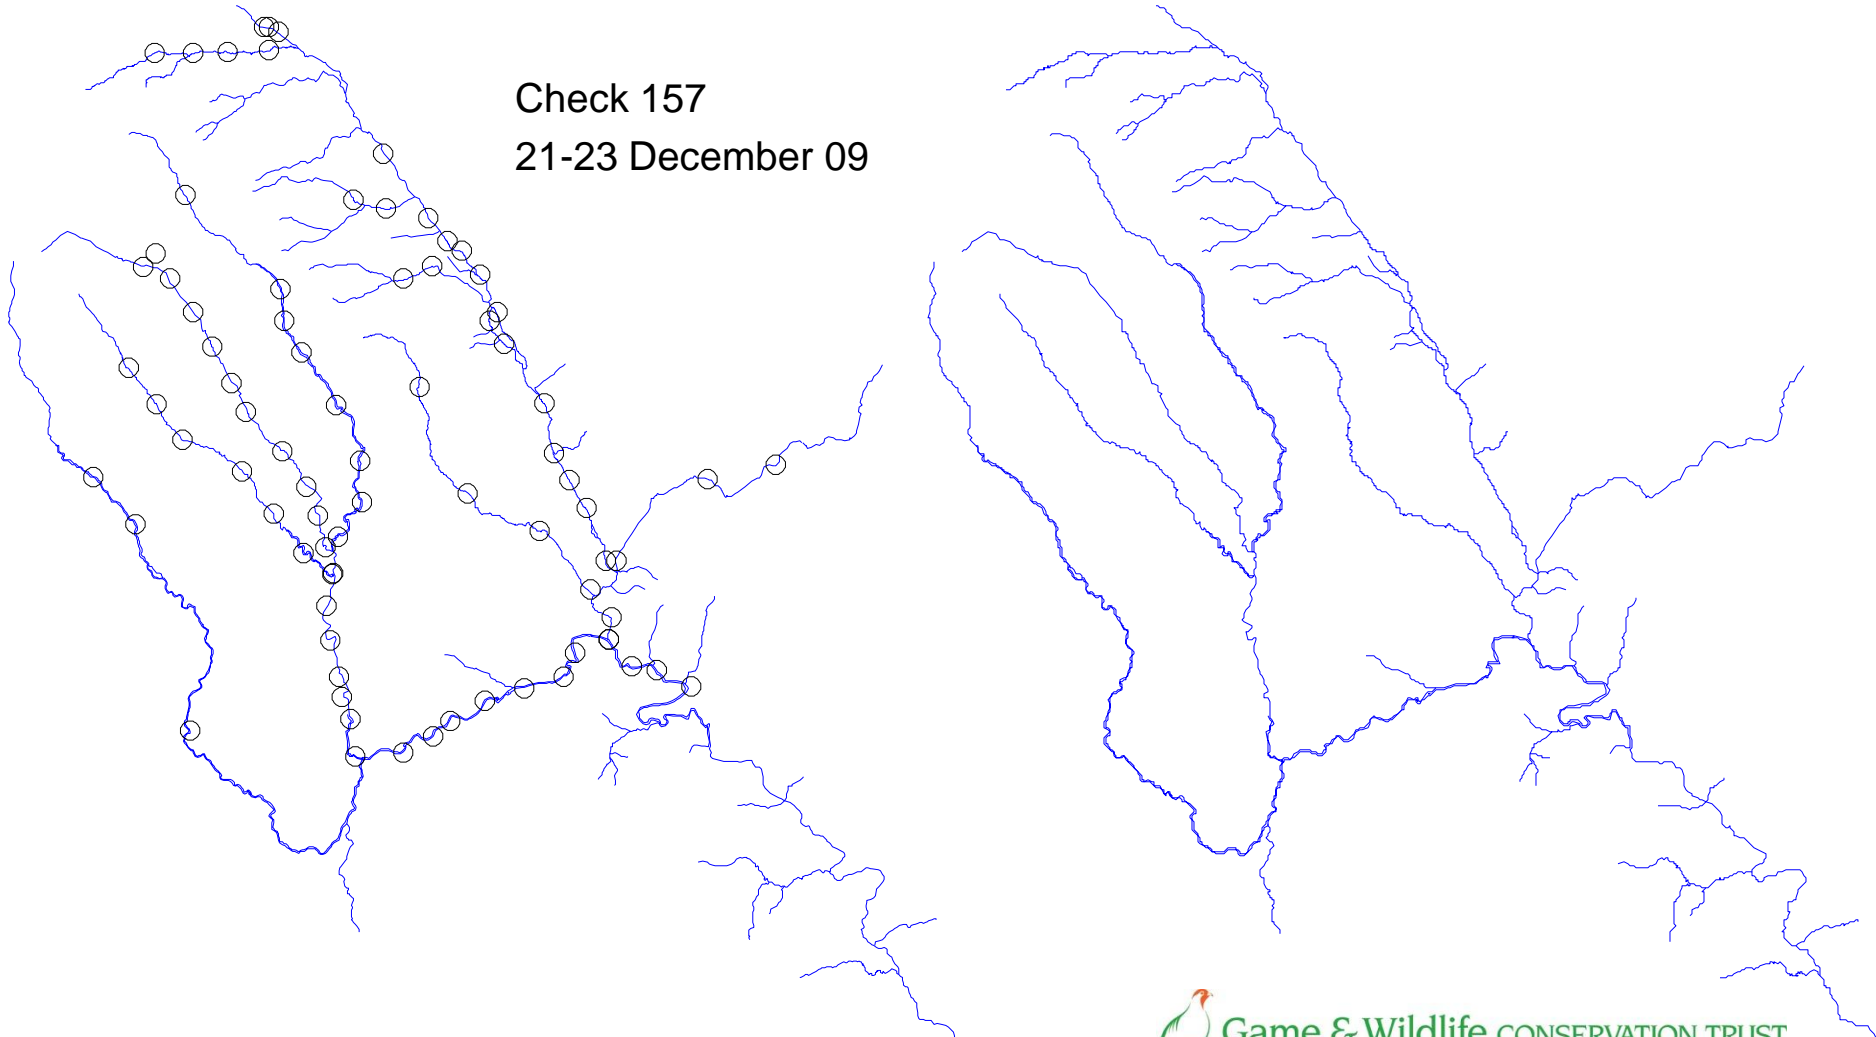

River Monnow catchment

Check 157
21-23 December 09