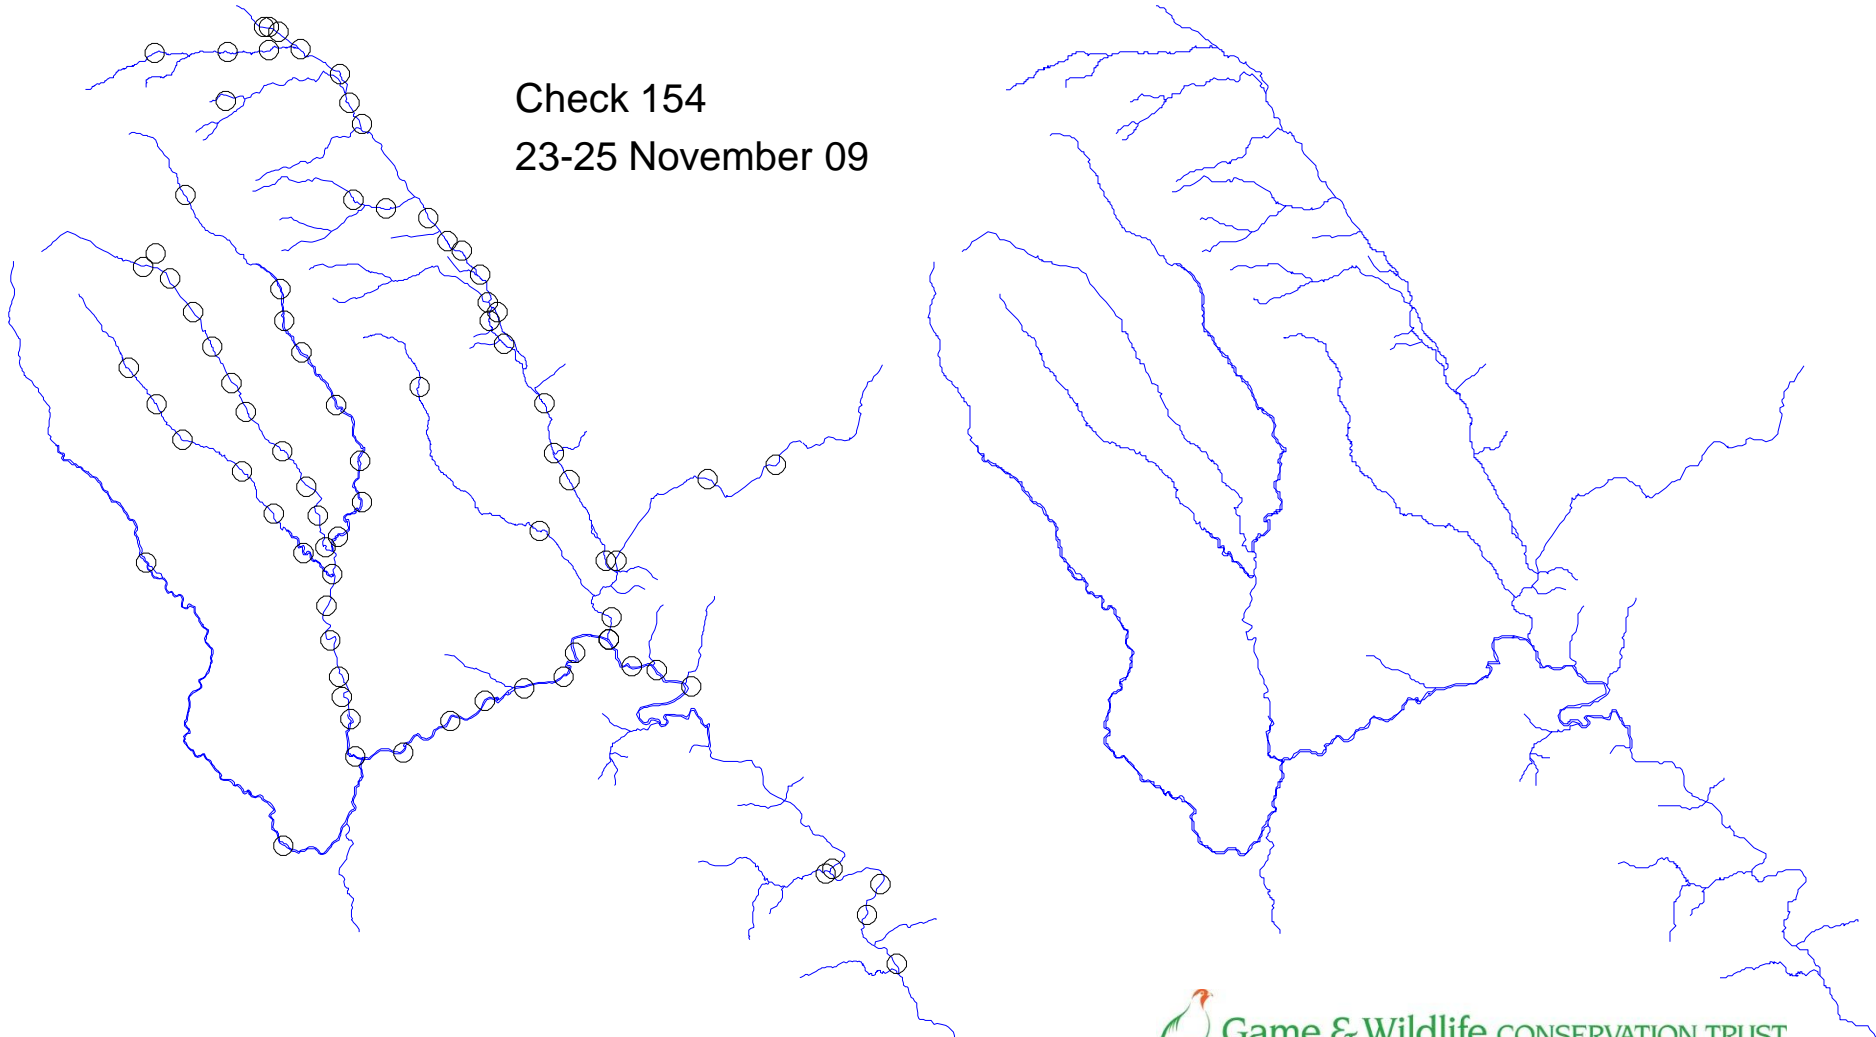

River Monnow catchment

Check 154
23-25 November 09