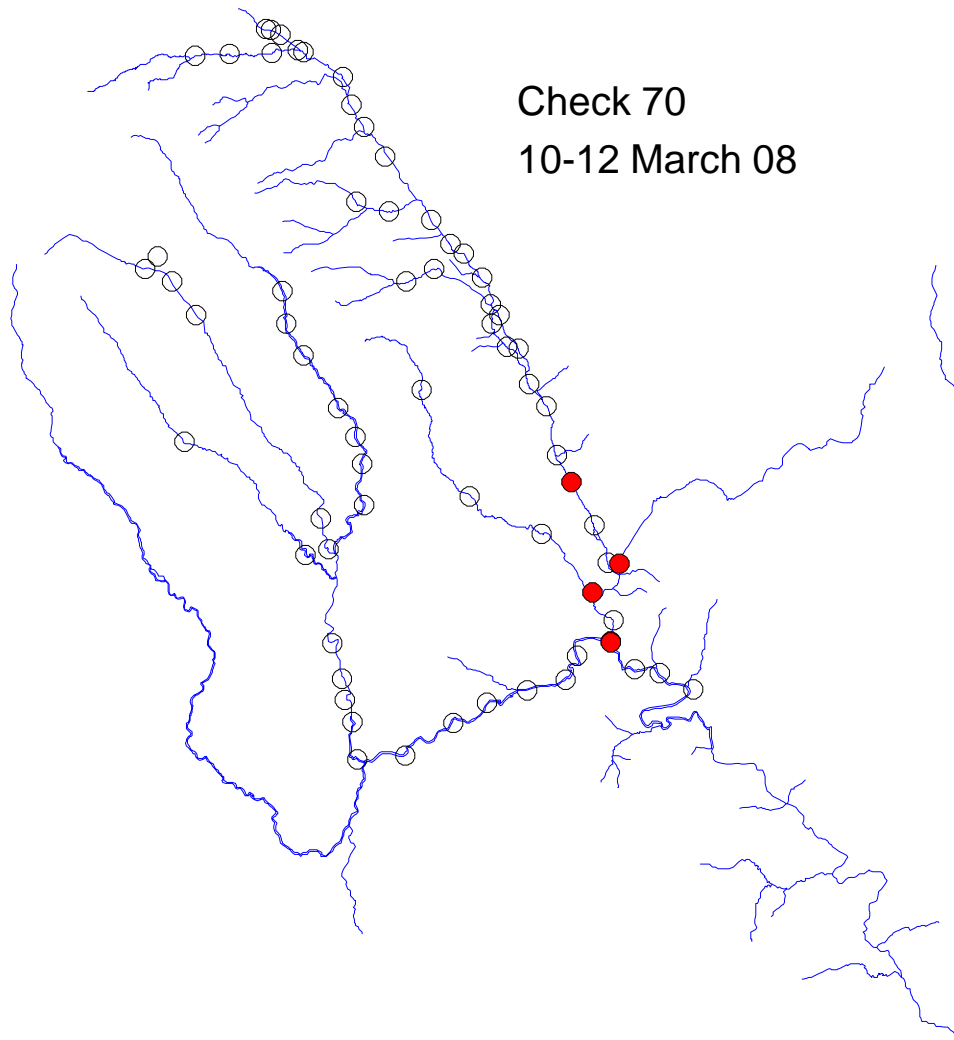

River Monnow catchment