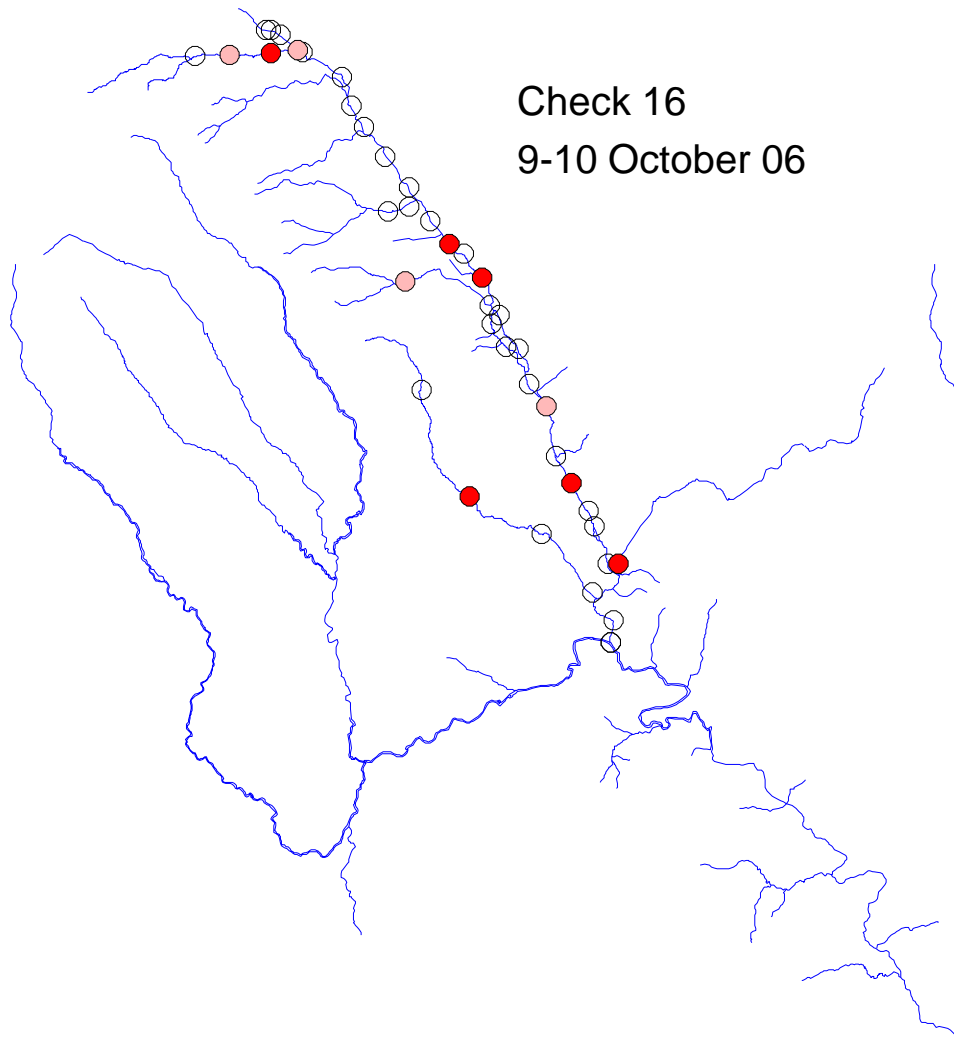

# River Monnow catchment

Check 15  
2-3 October 06

Traps set  
2-6 October 06

# River Monnow catchment

Check 16  
9-10 October 06

Traps set  
9-16 October 06