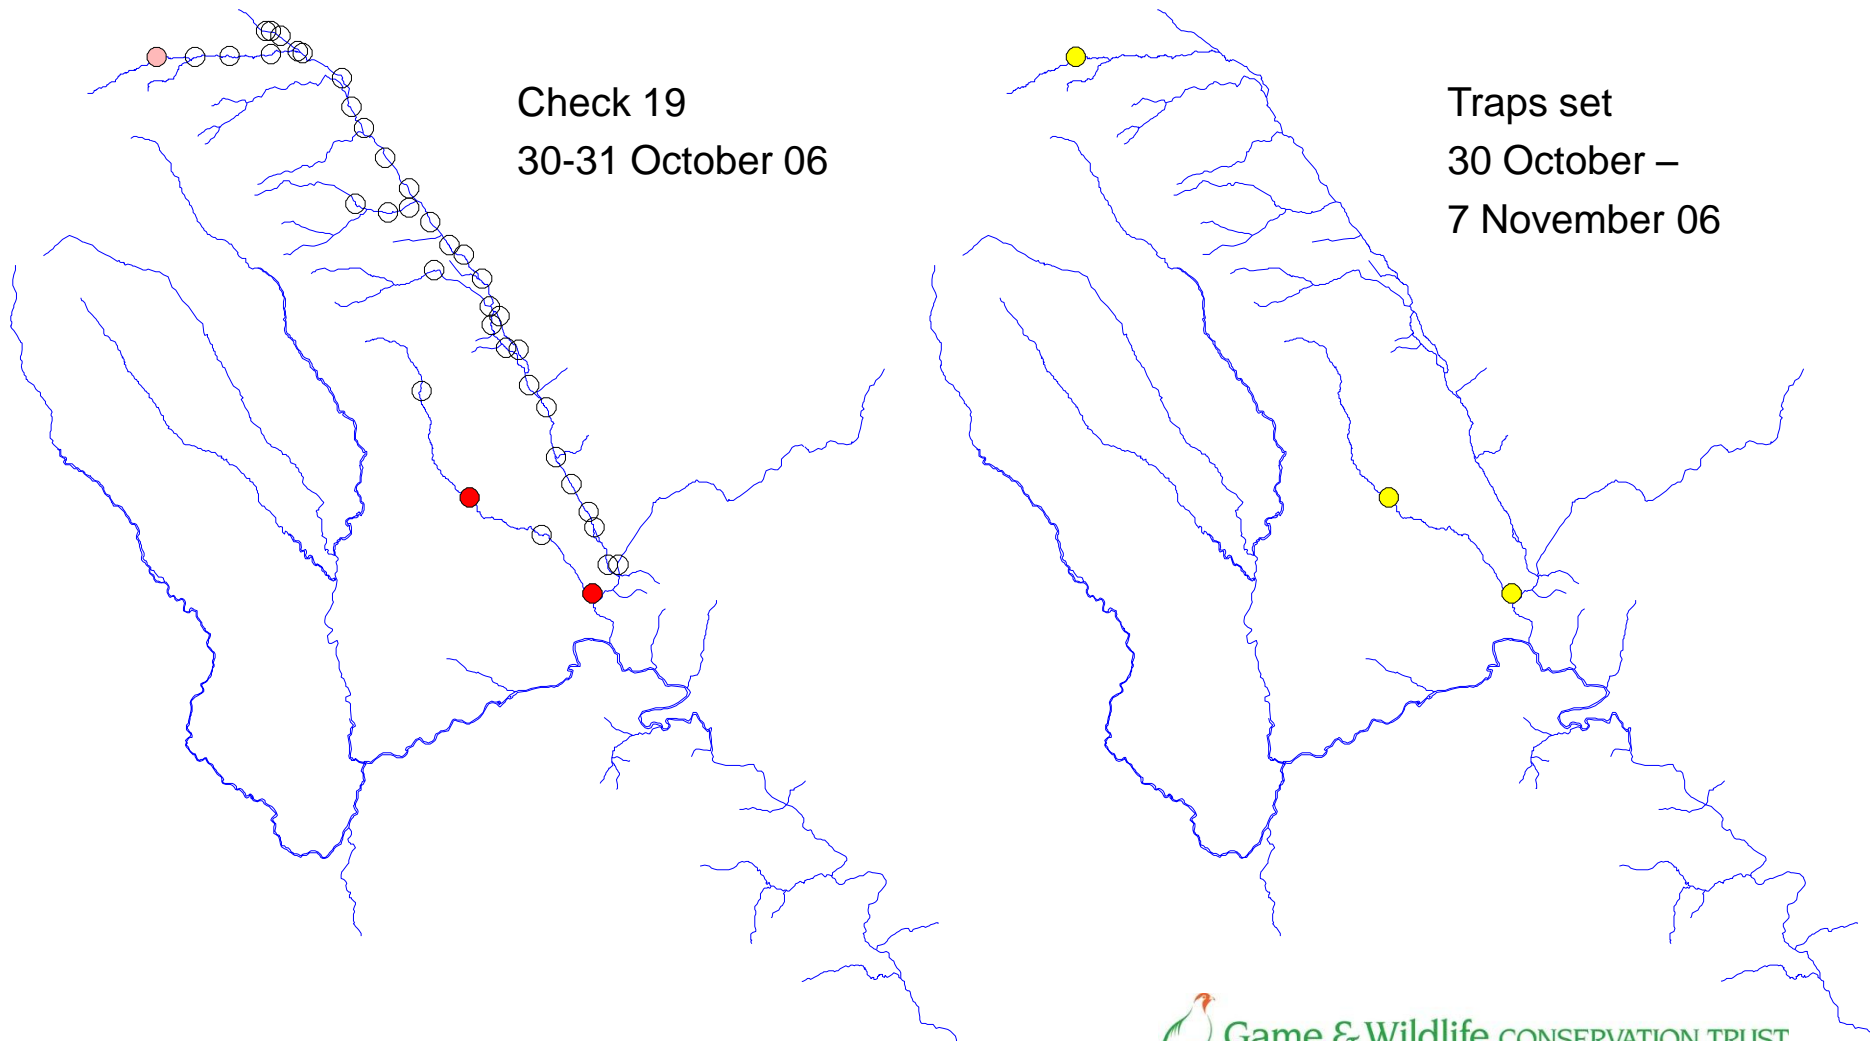

River Monnow catchment

Check 19
30-31 October 06

Traps set
30 October –
7 November 06