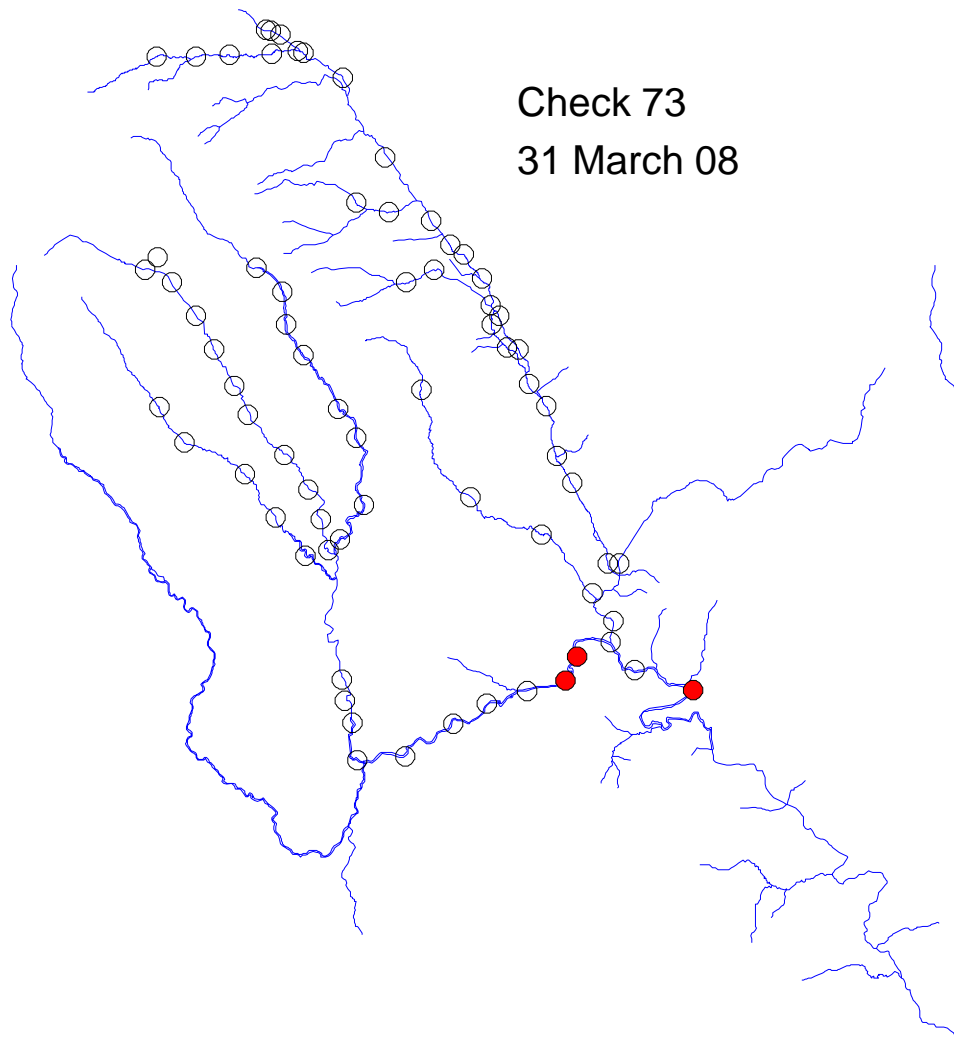

River Monnow catchment