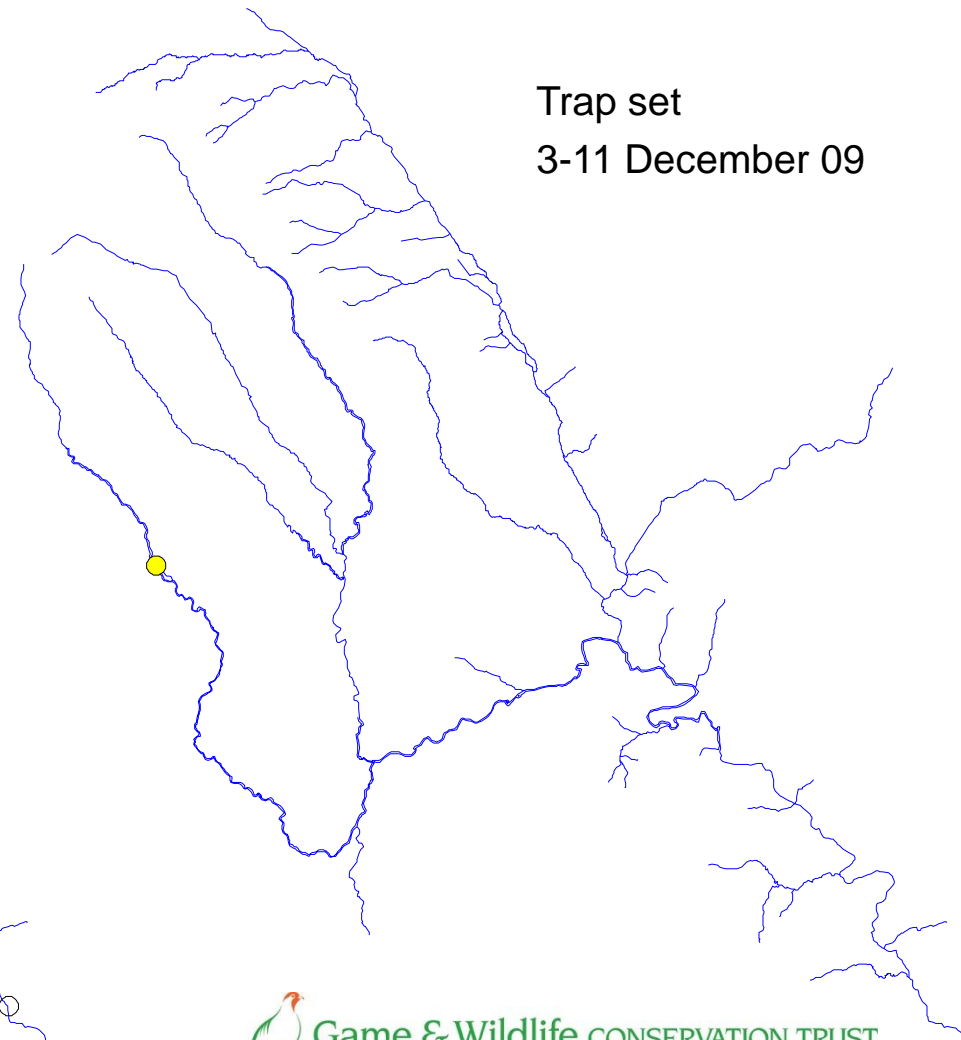

Trap set
3-11 December 09