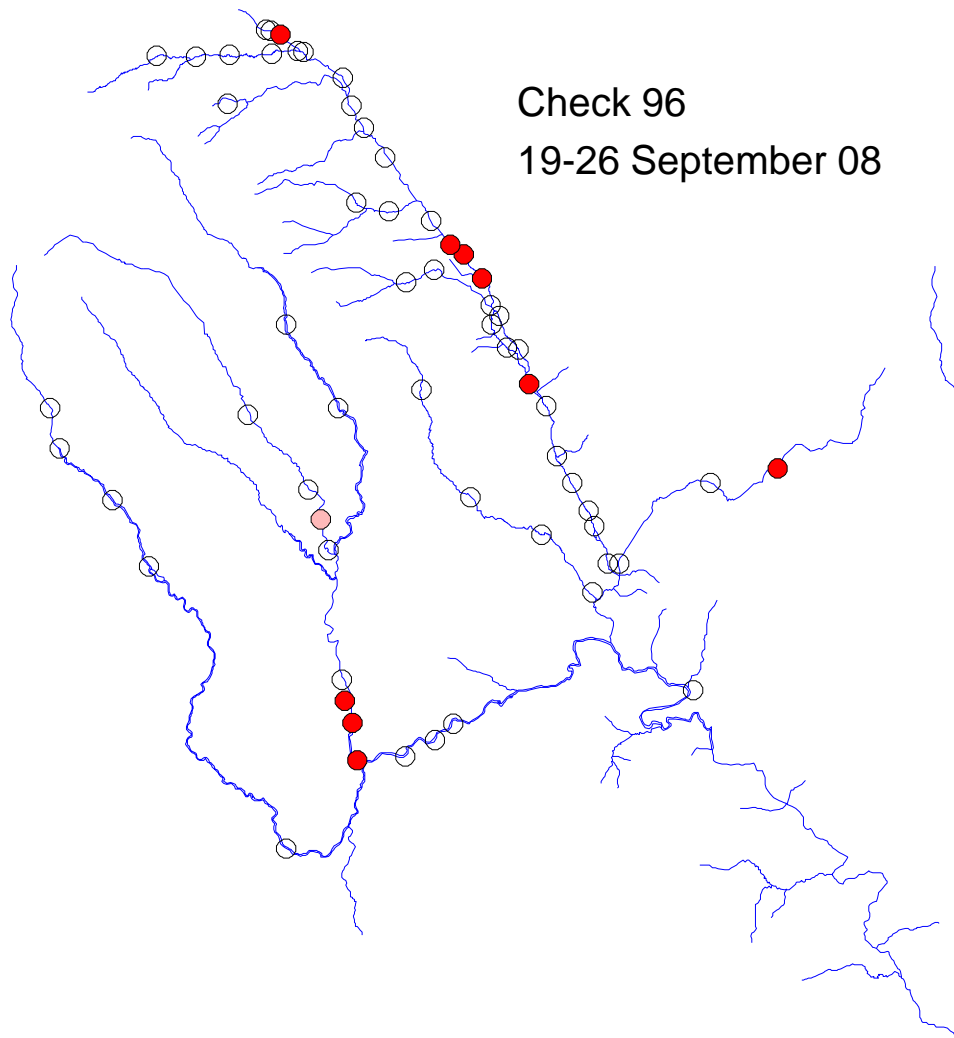

River Monnow catchment