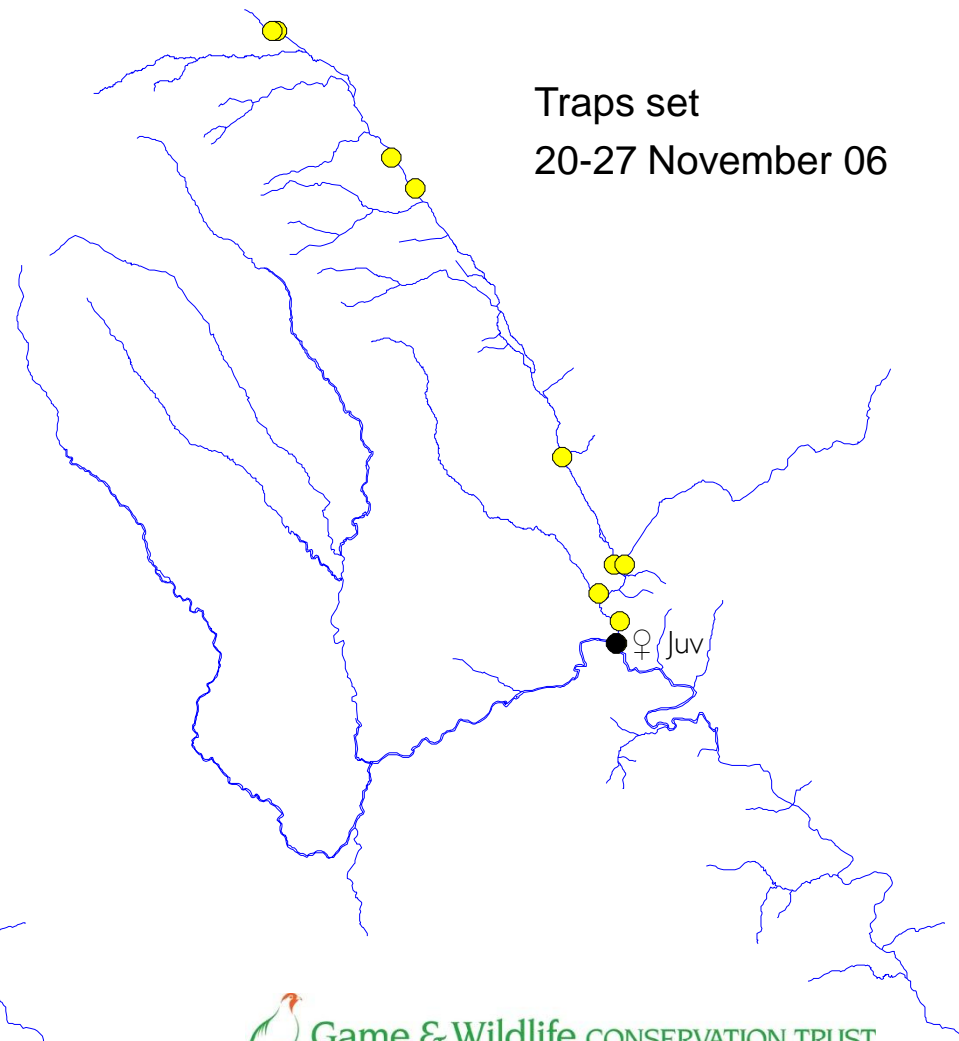

River Monnow catchment