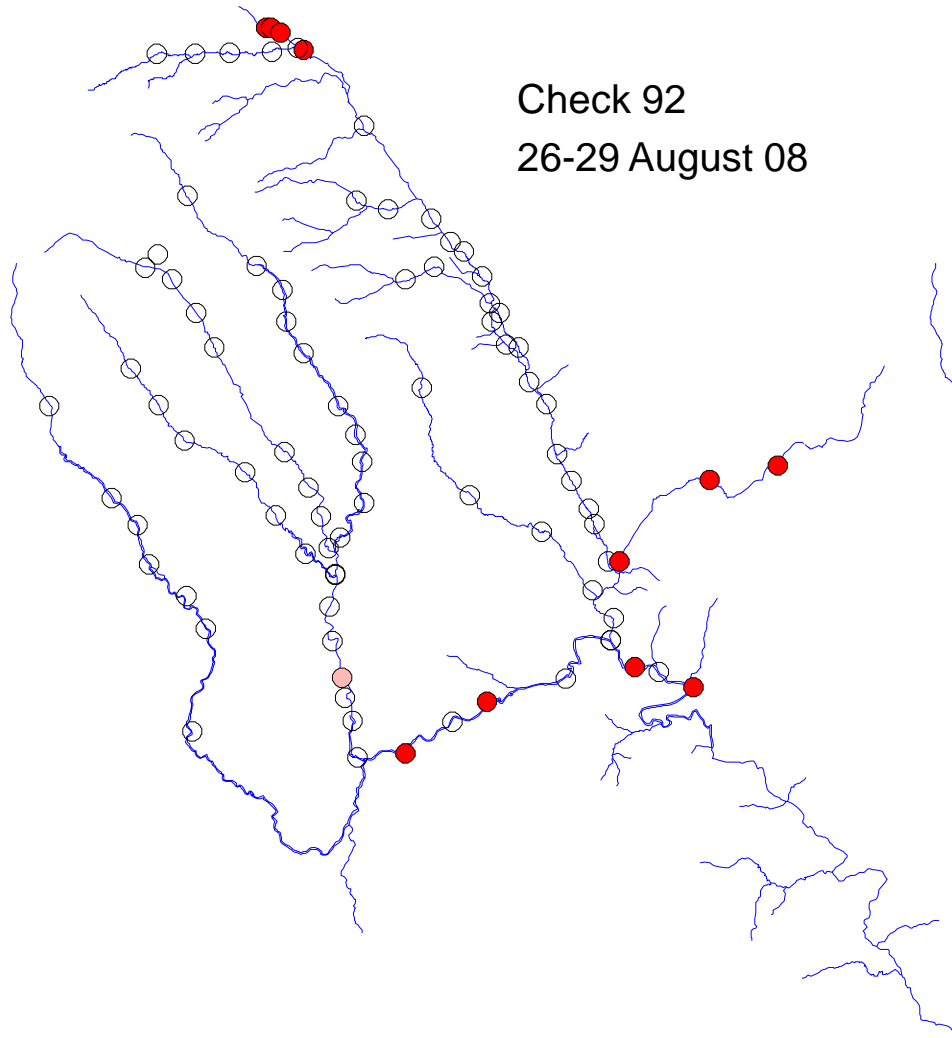

River Monnow catchment

Check 92
26-29 August 08