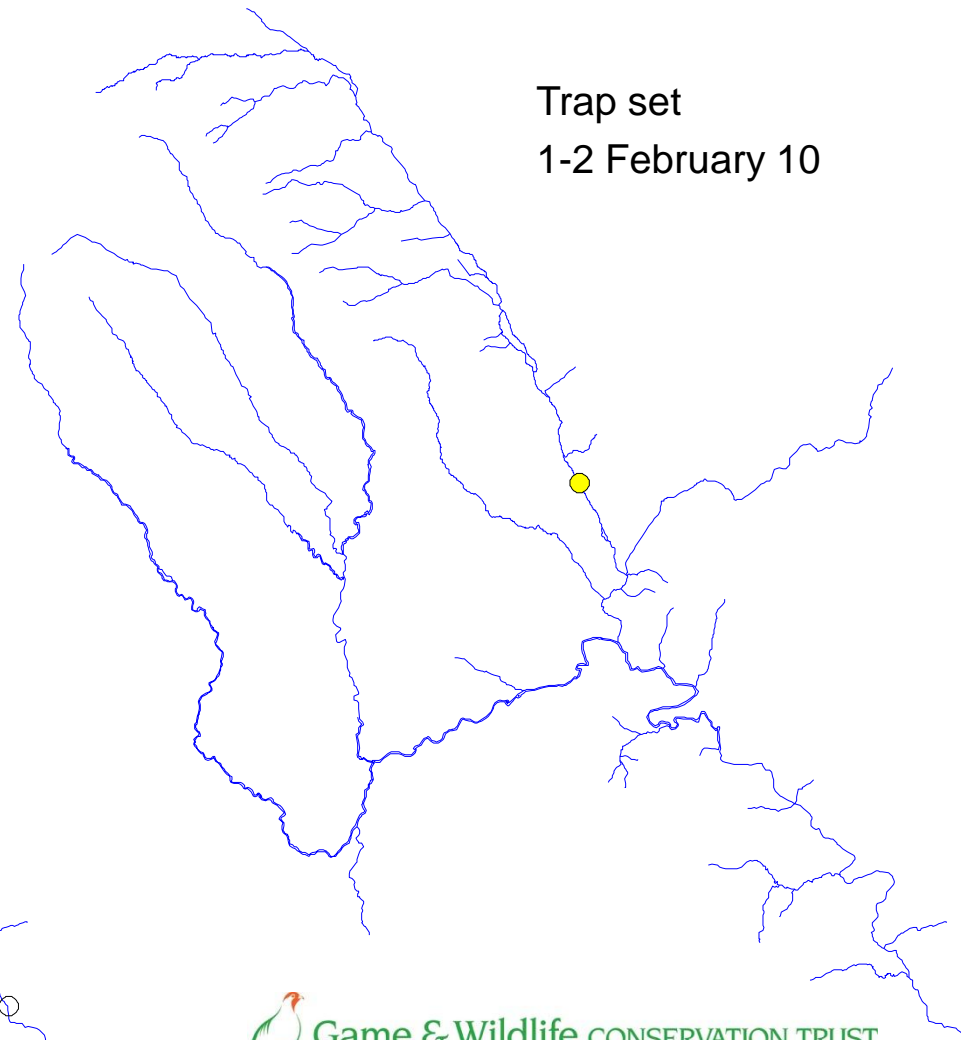

Trap set
1-2 February 10