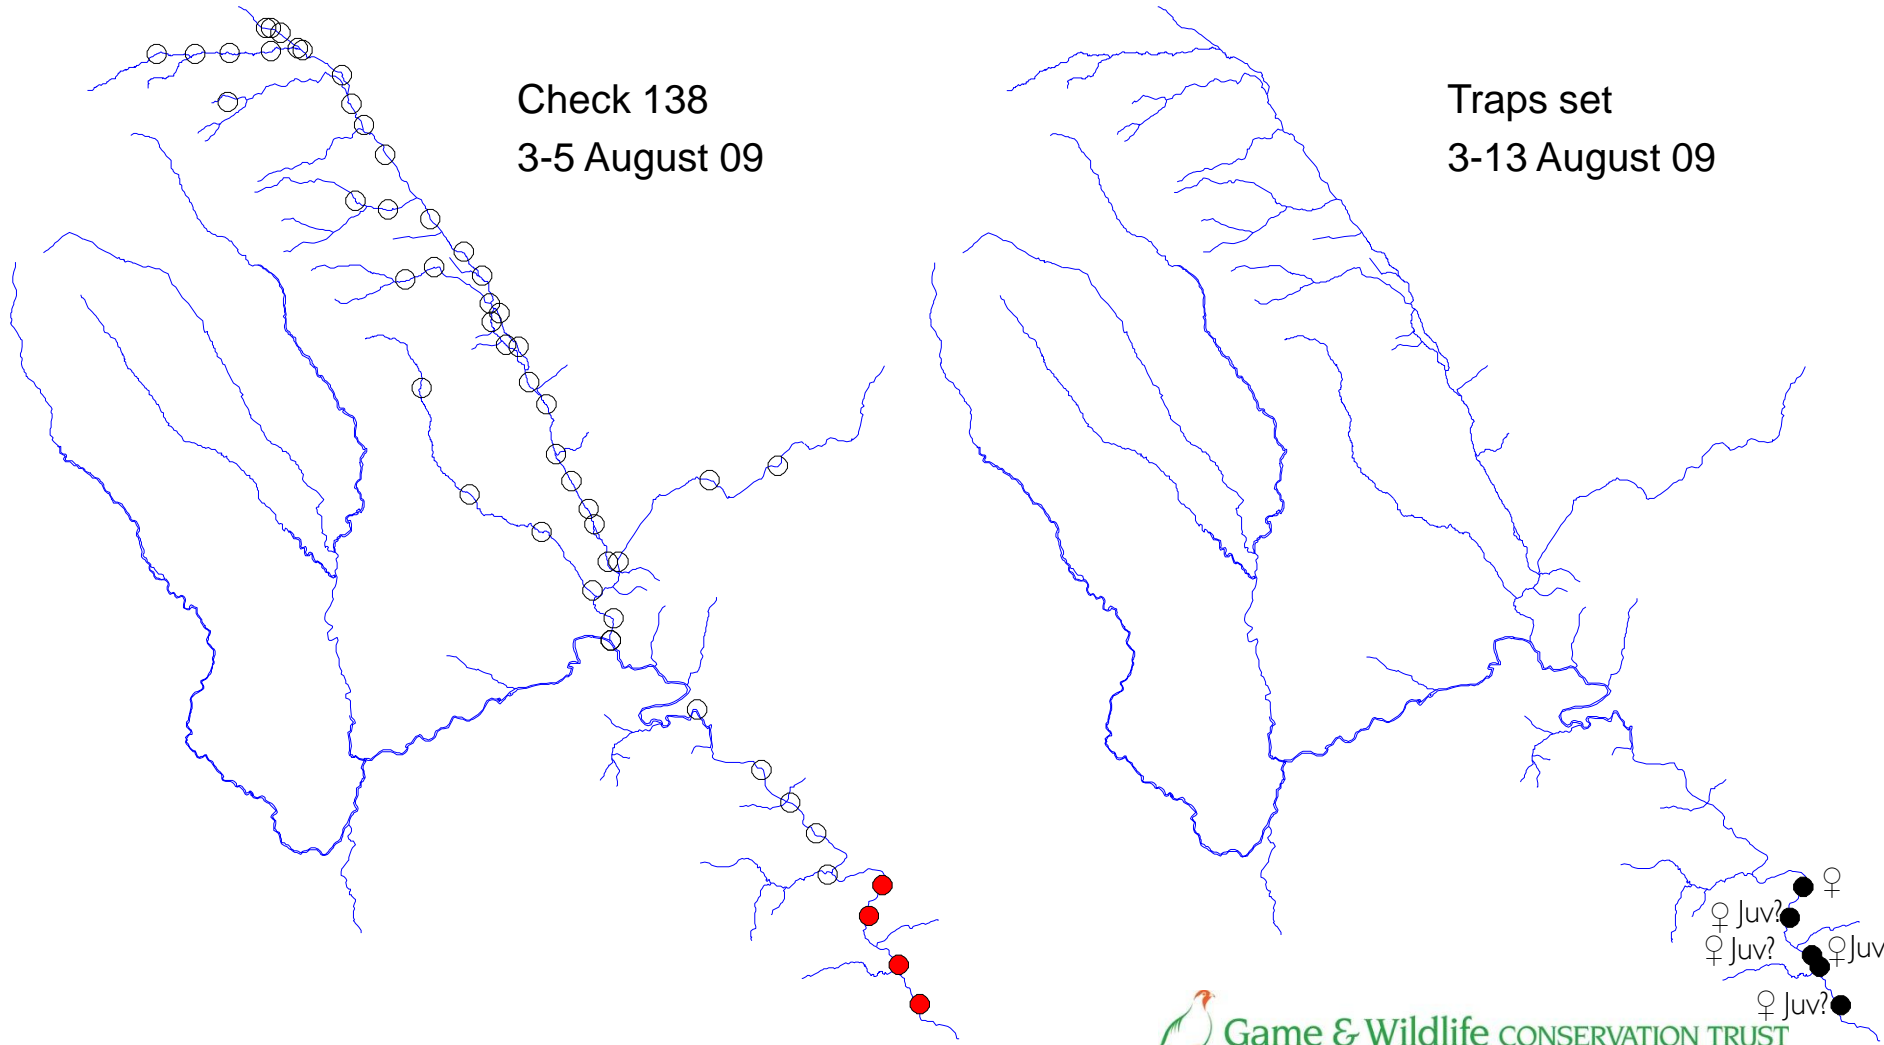

River Monnow catchment

Check 138
3-5 August 09

Traps set
3-13 August 09