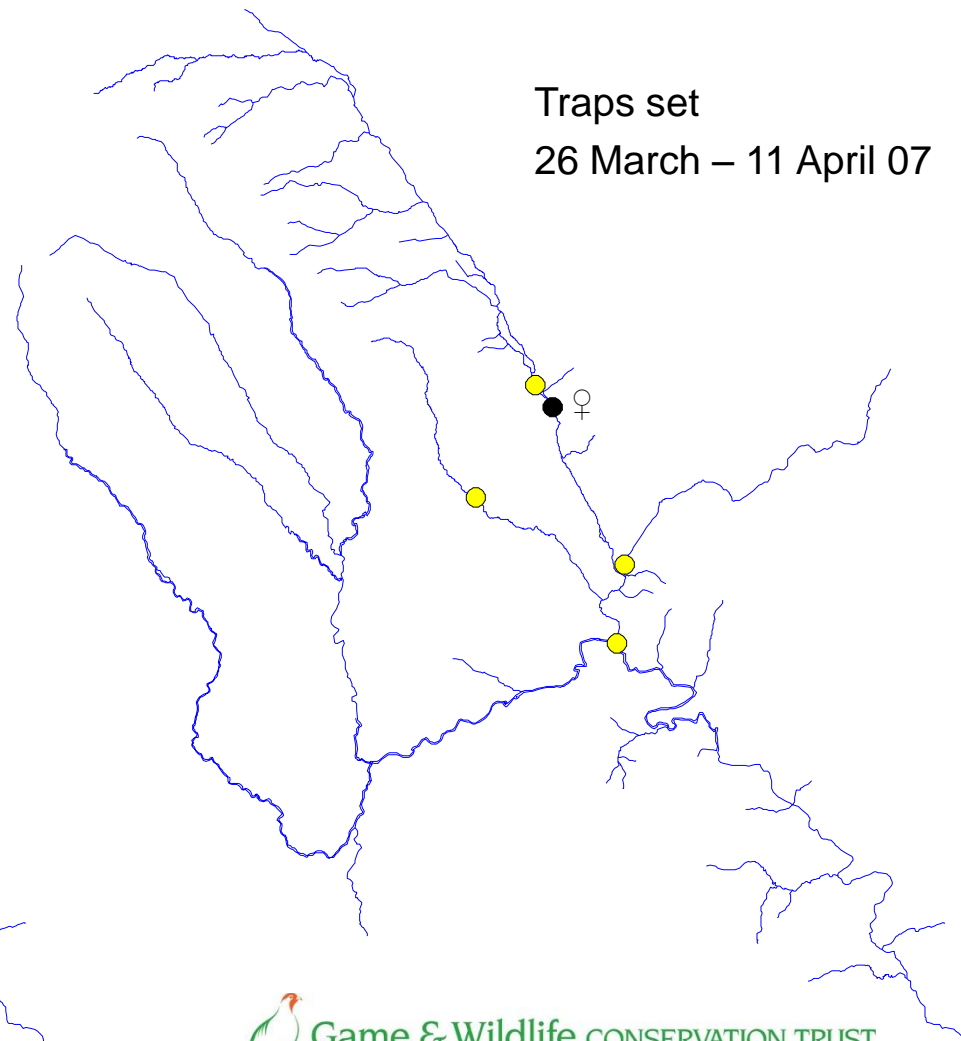

River Monnow catchment