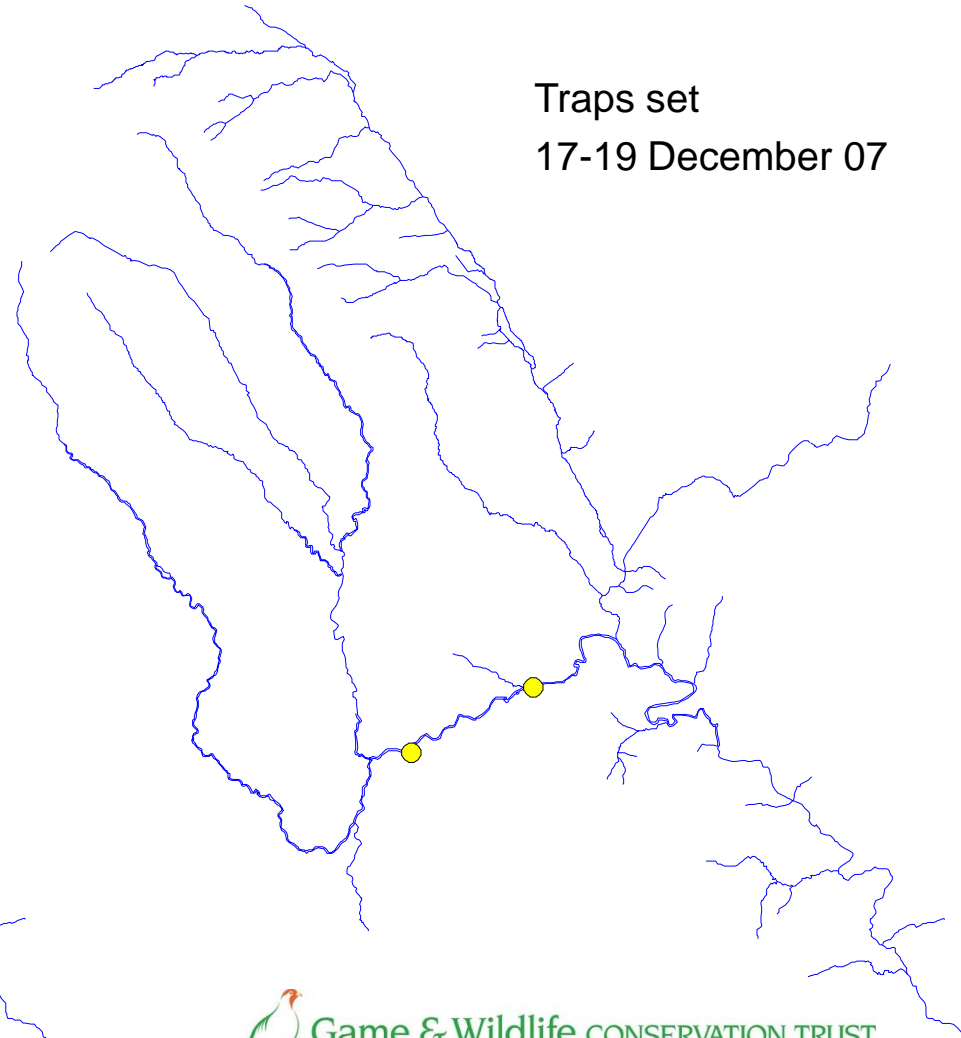

# River Monnow catchment

Check 62  
17 December 07

Traps set  
17-19 December 07