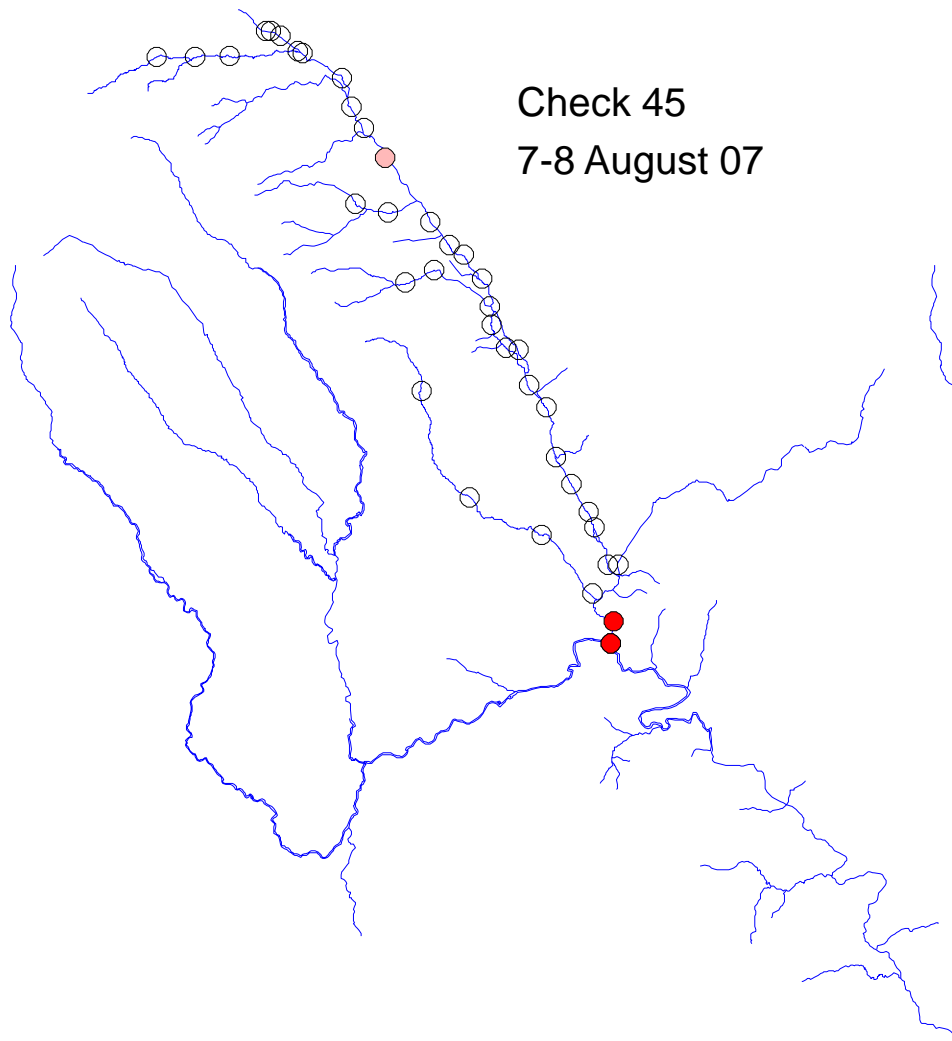

River Monnow catchment