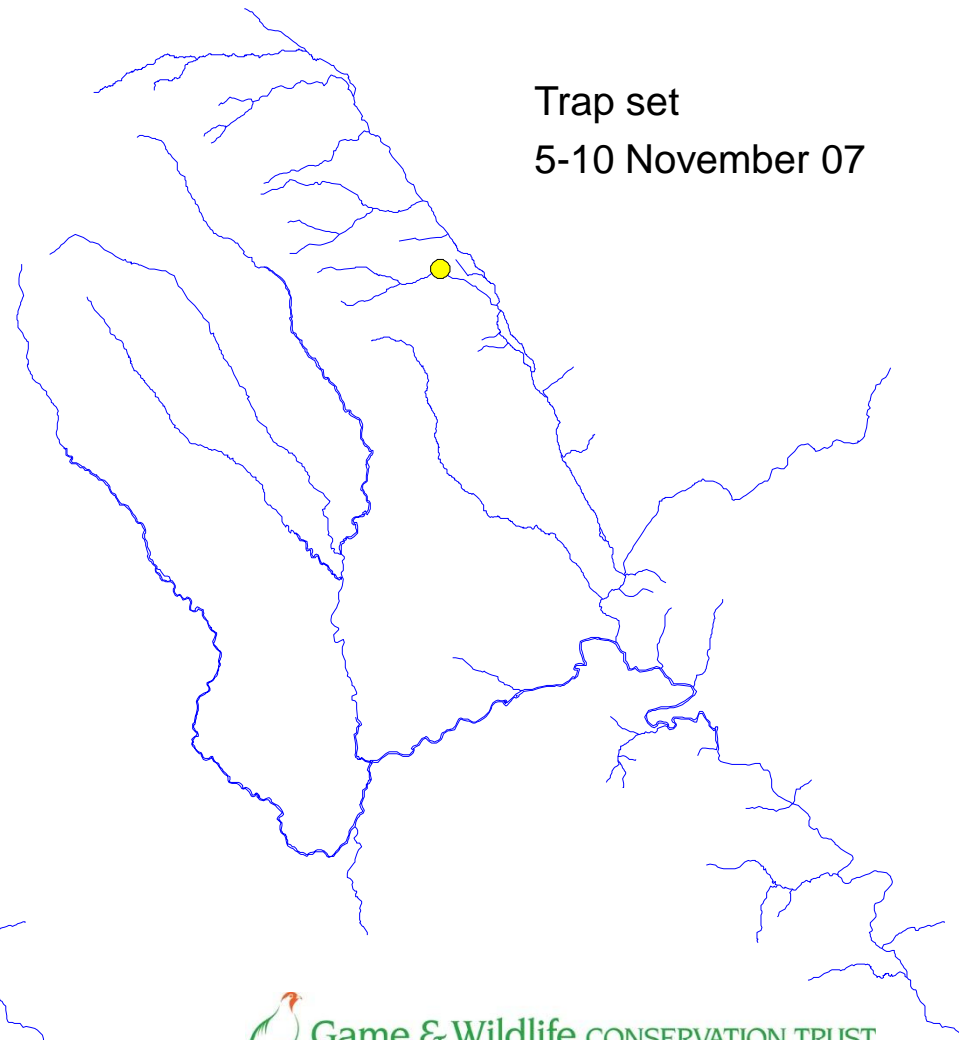

Trap set
5-10 November 07