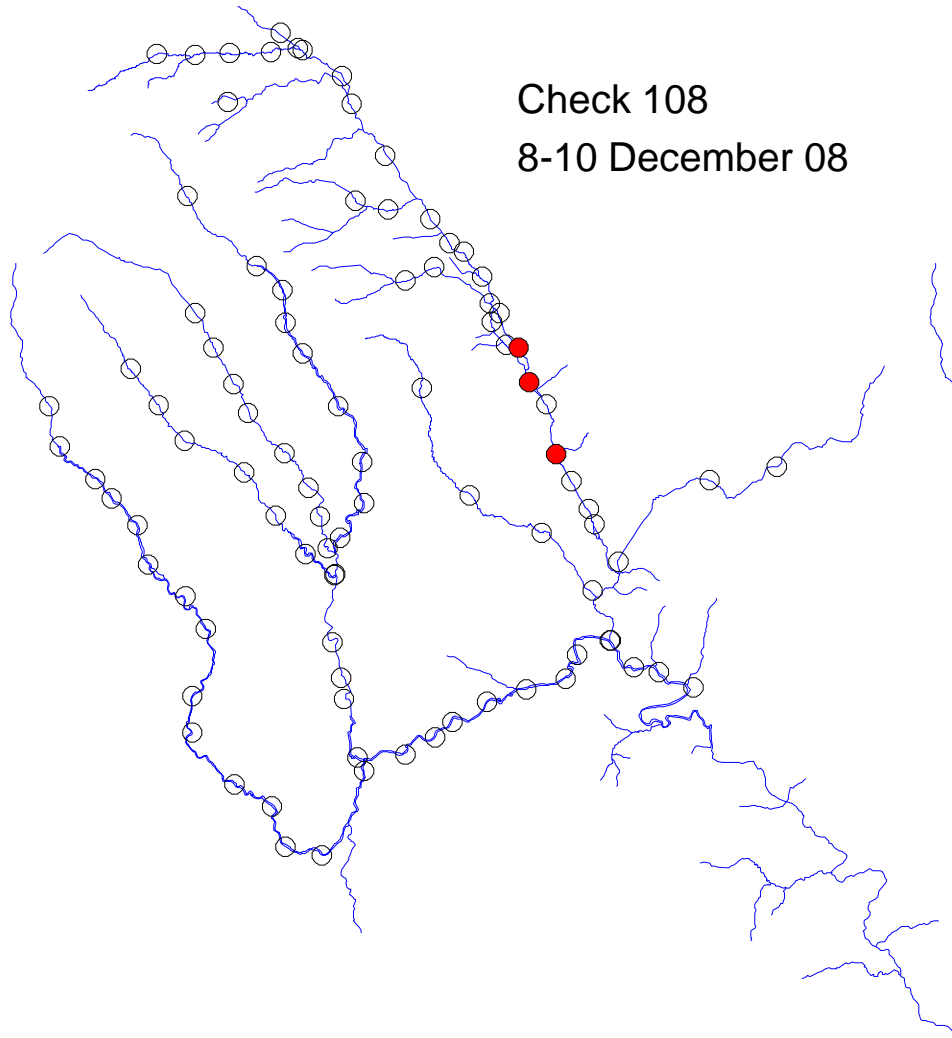

River Monnow catchment