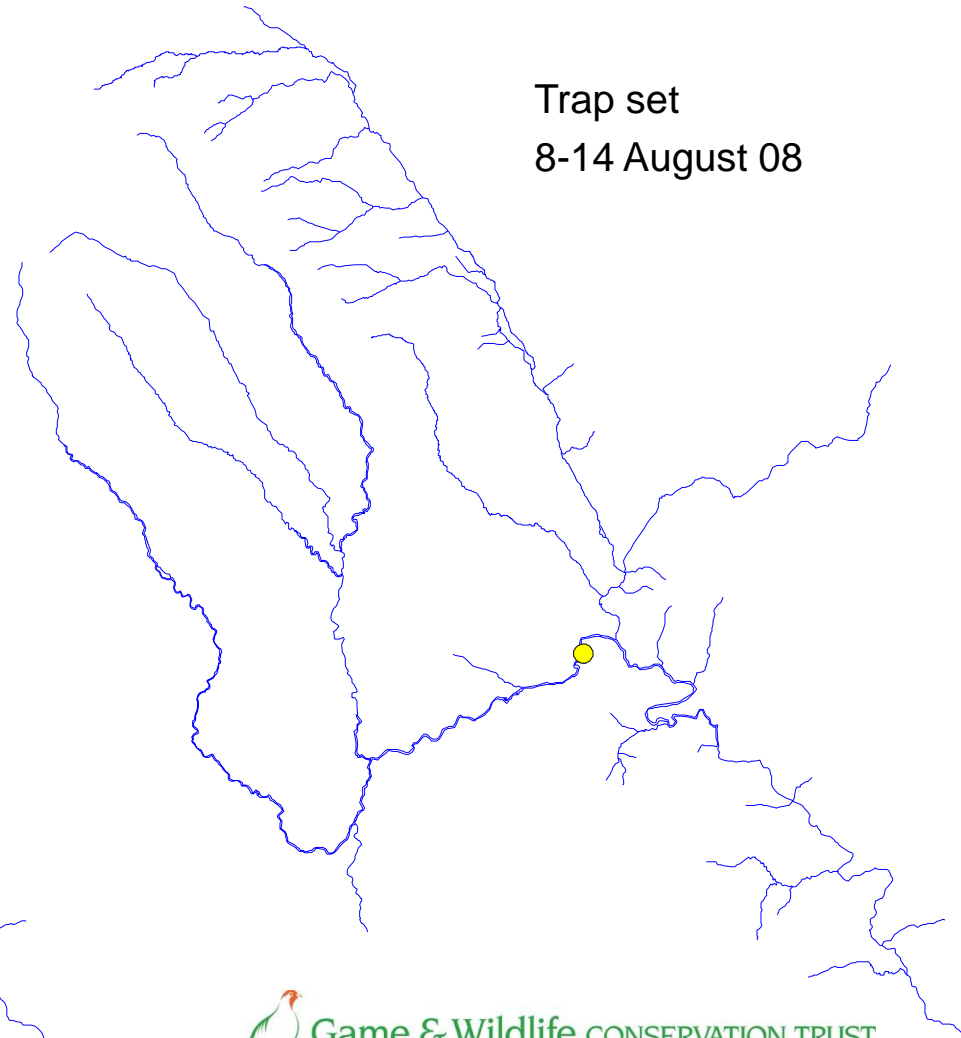

Trap set
8-14 August 08