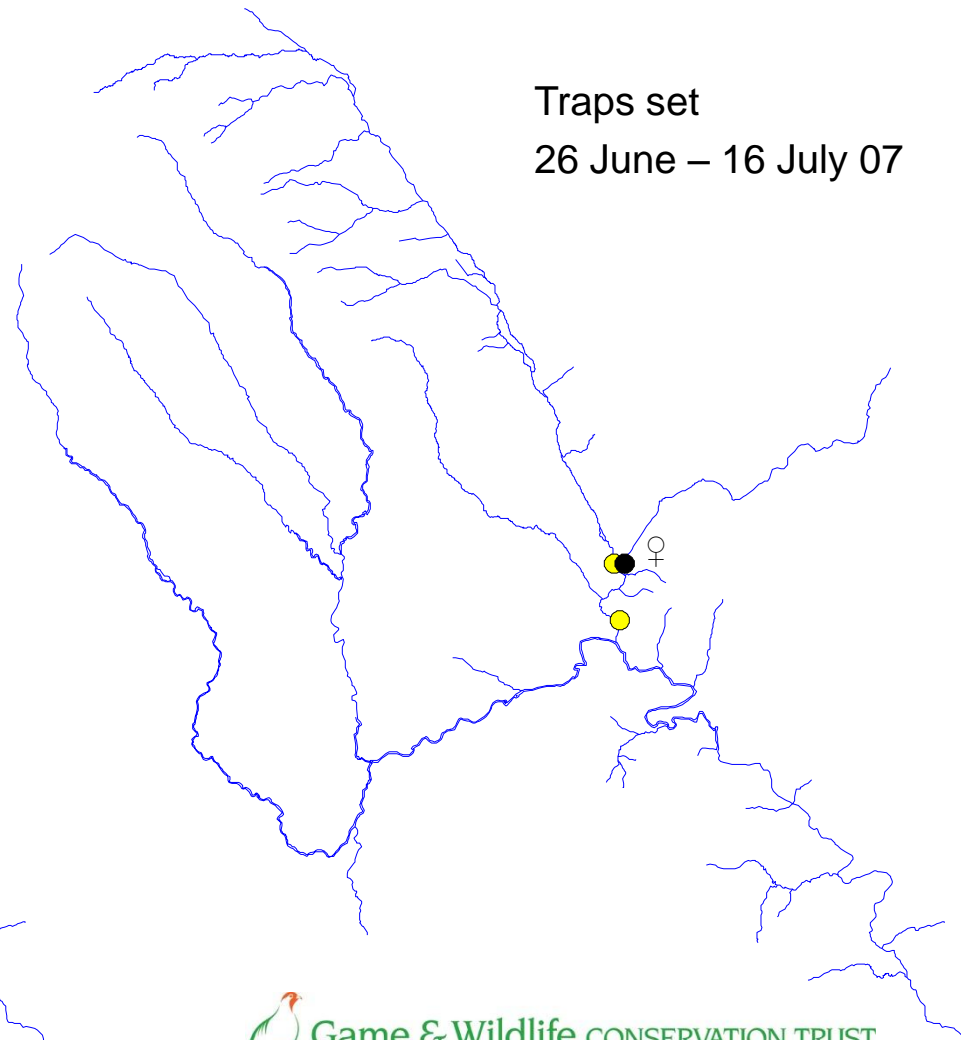

Traps set
26 June – 16 July 07