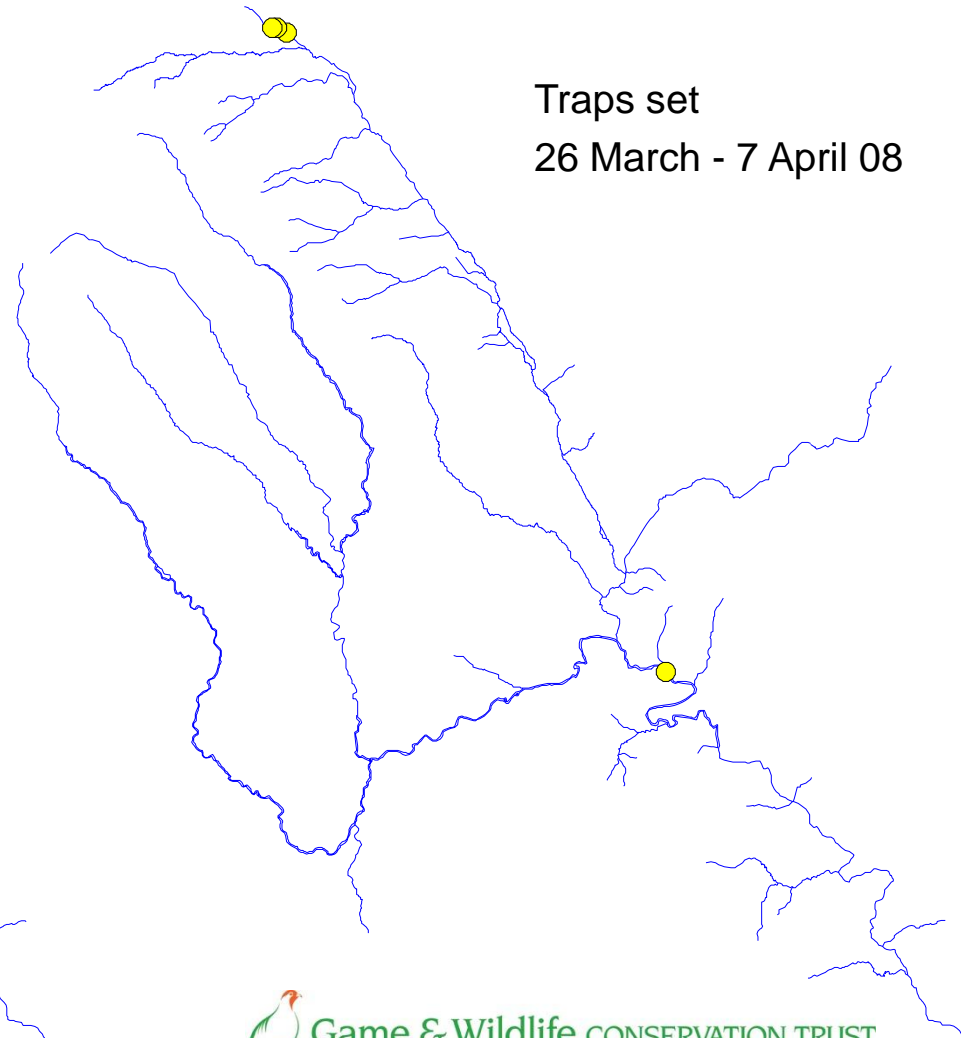

Traps set
26 March - 7 April 08