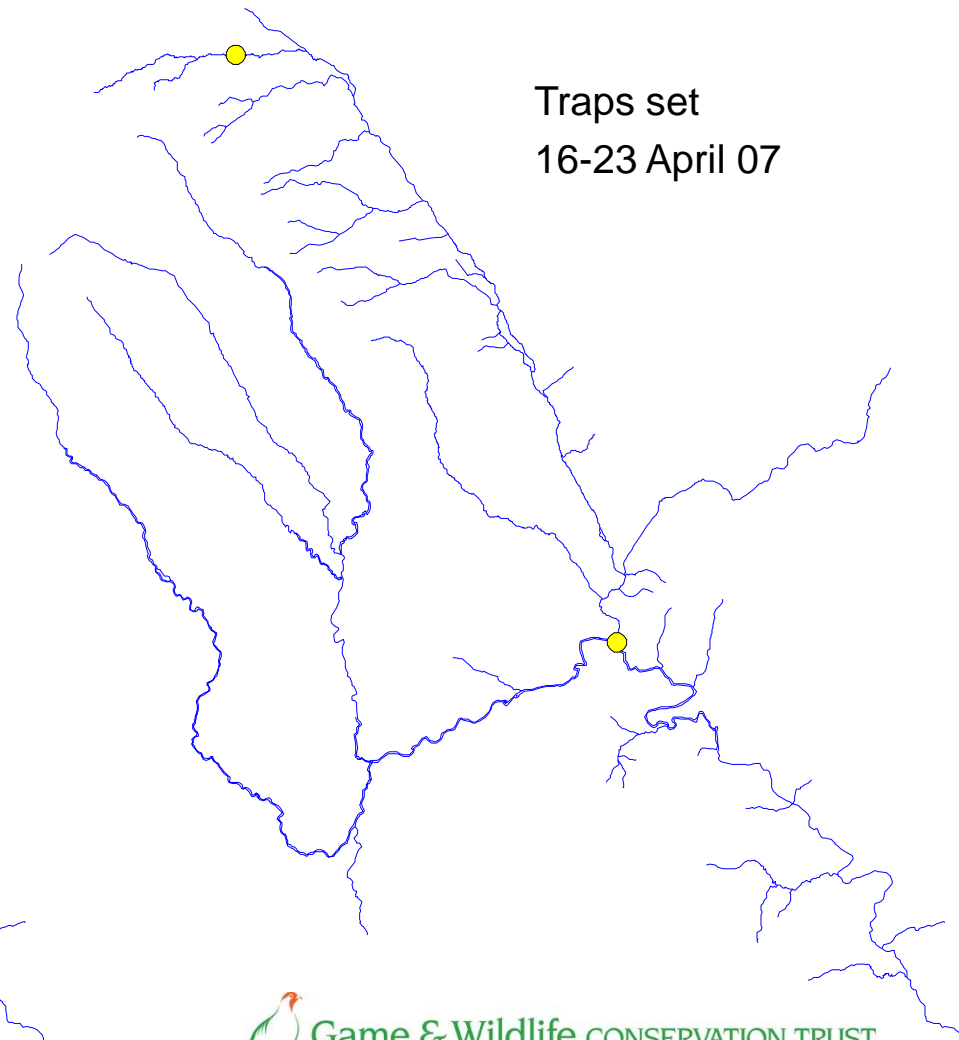

# River Monnow catchment

Check 34  
16 April 07

Traps set  
16-23 April 07