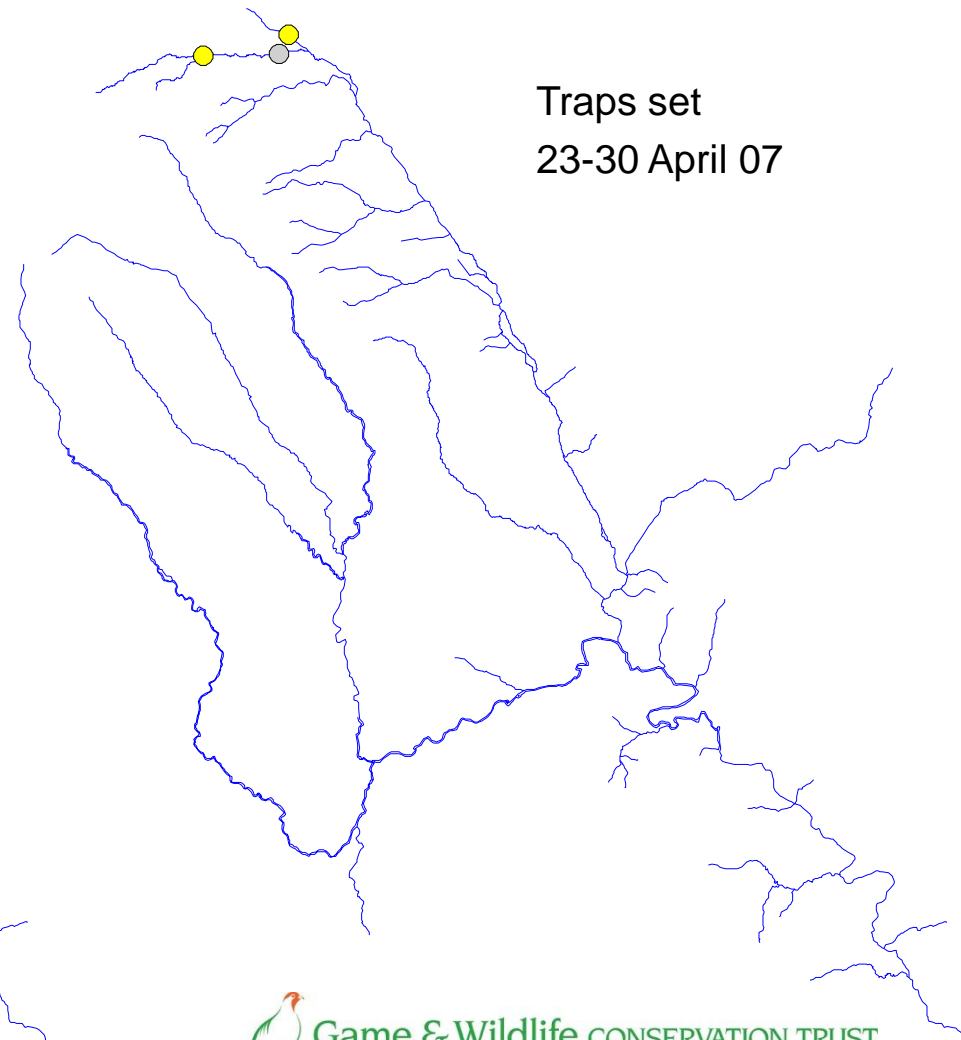

Traps set
23-30 April 07