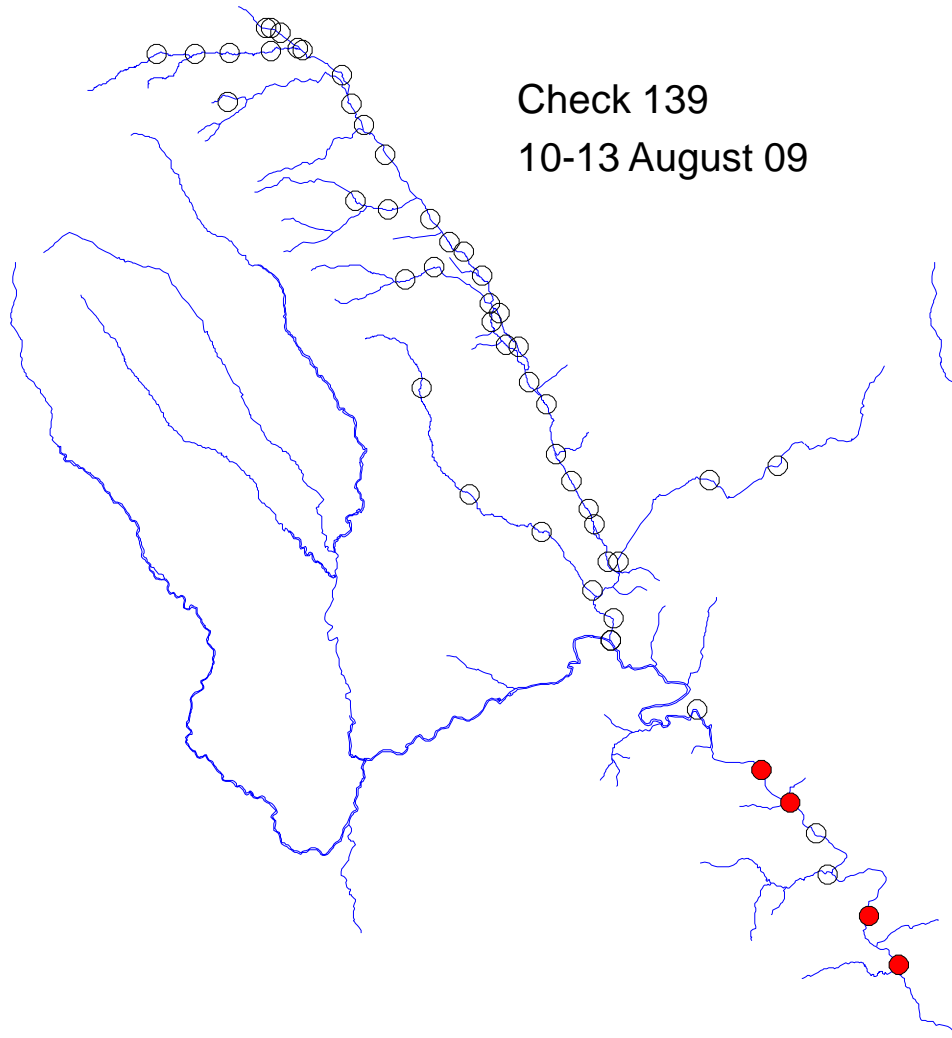

River Monnow catchment