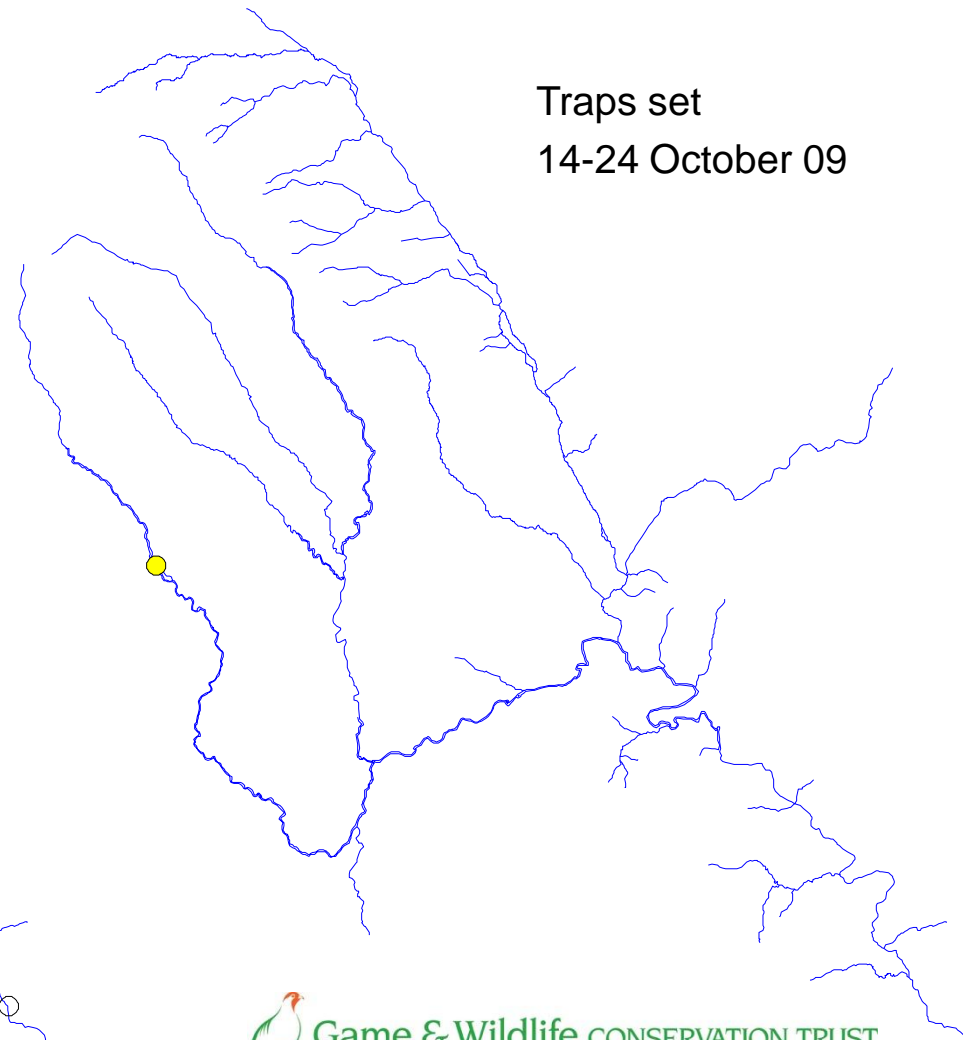

Traps set
14-24 October 09