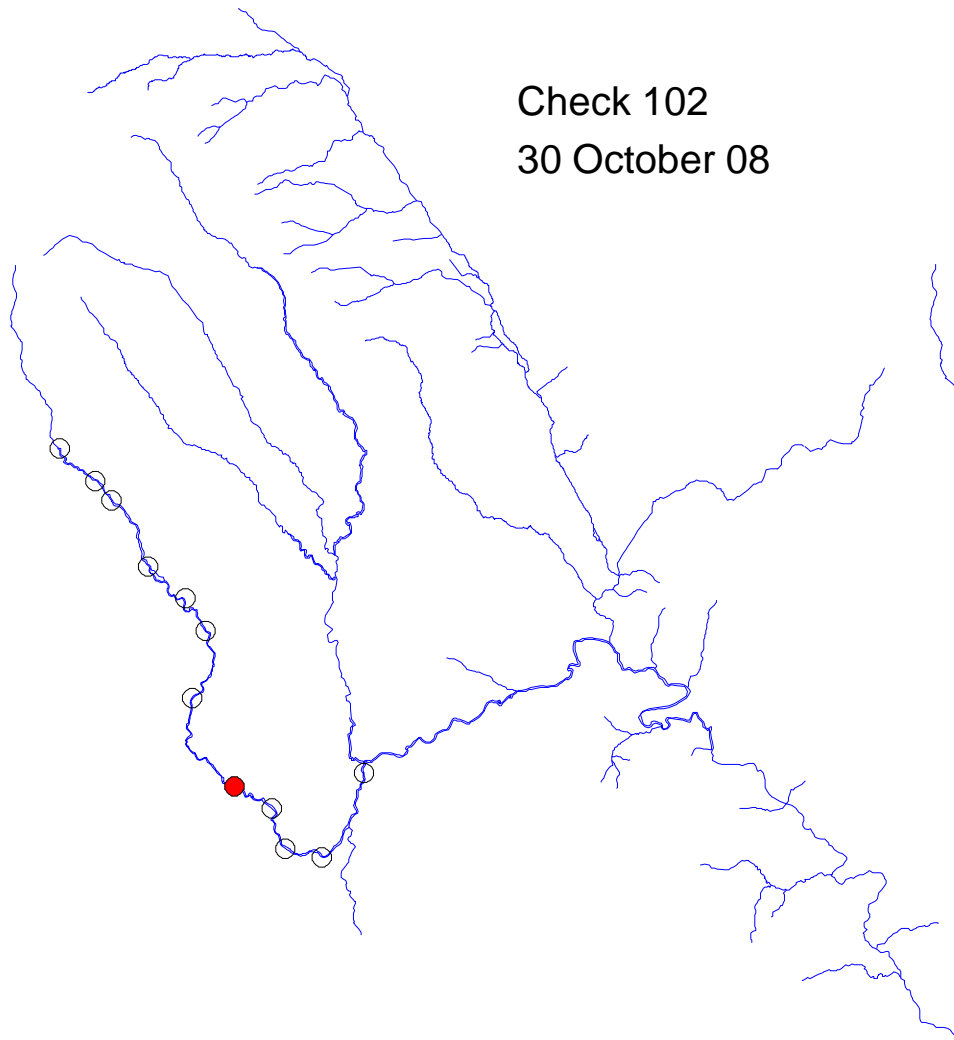

River Monnow catchment