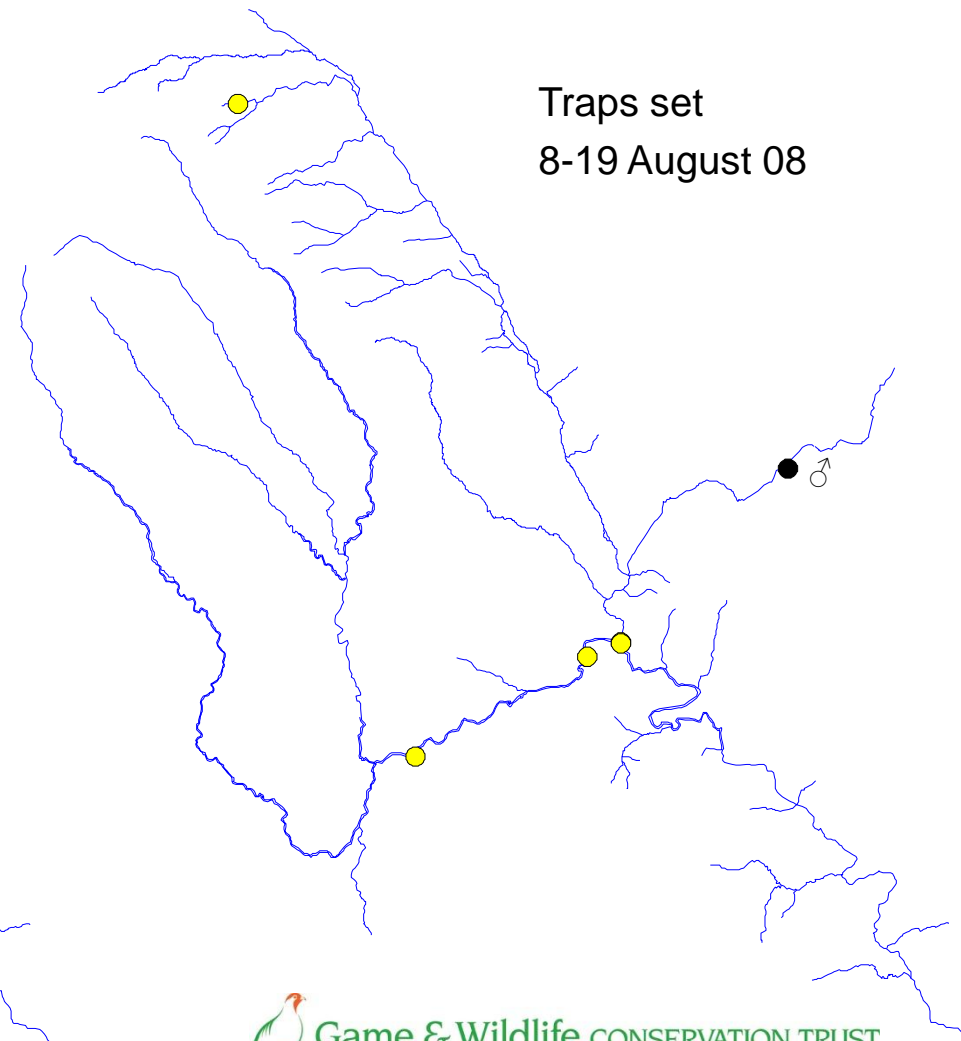

Traps set
8-19 August 08