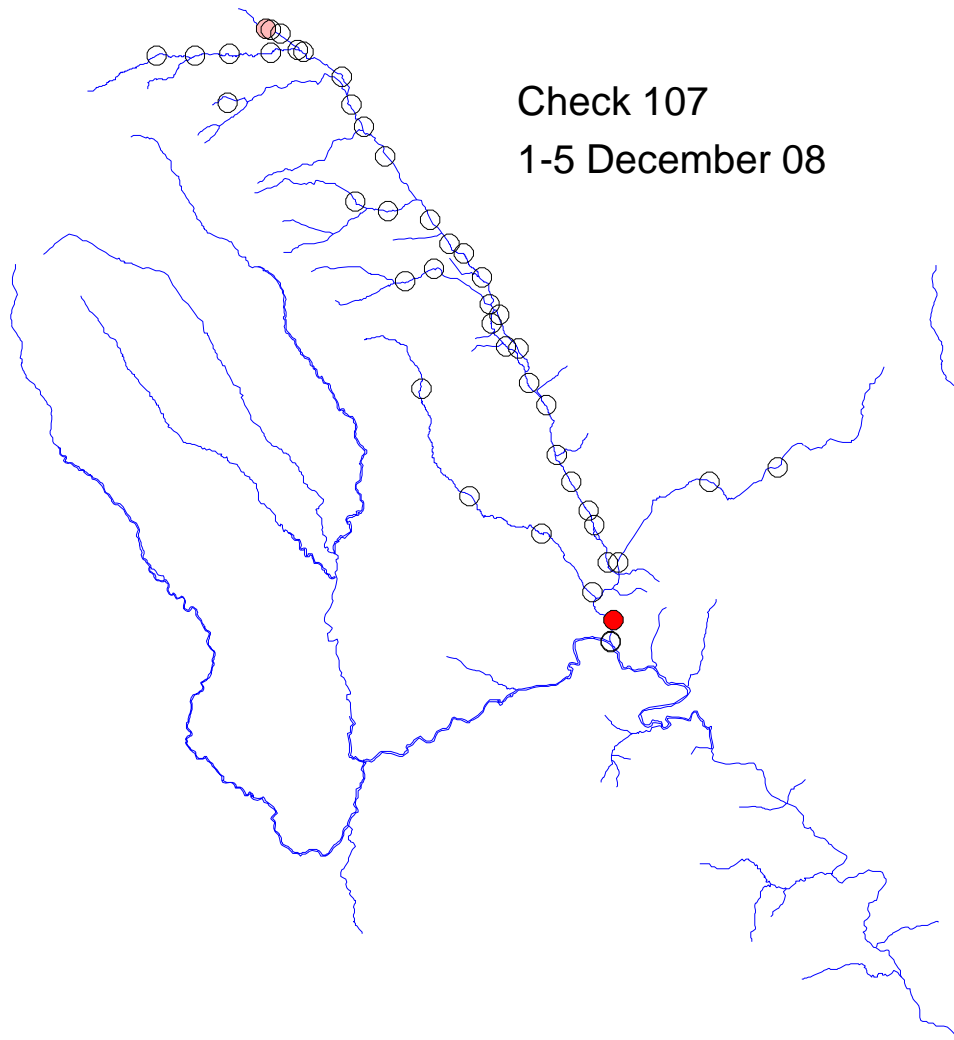

River Monnow catchment