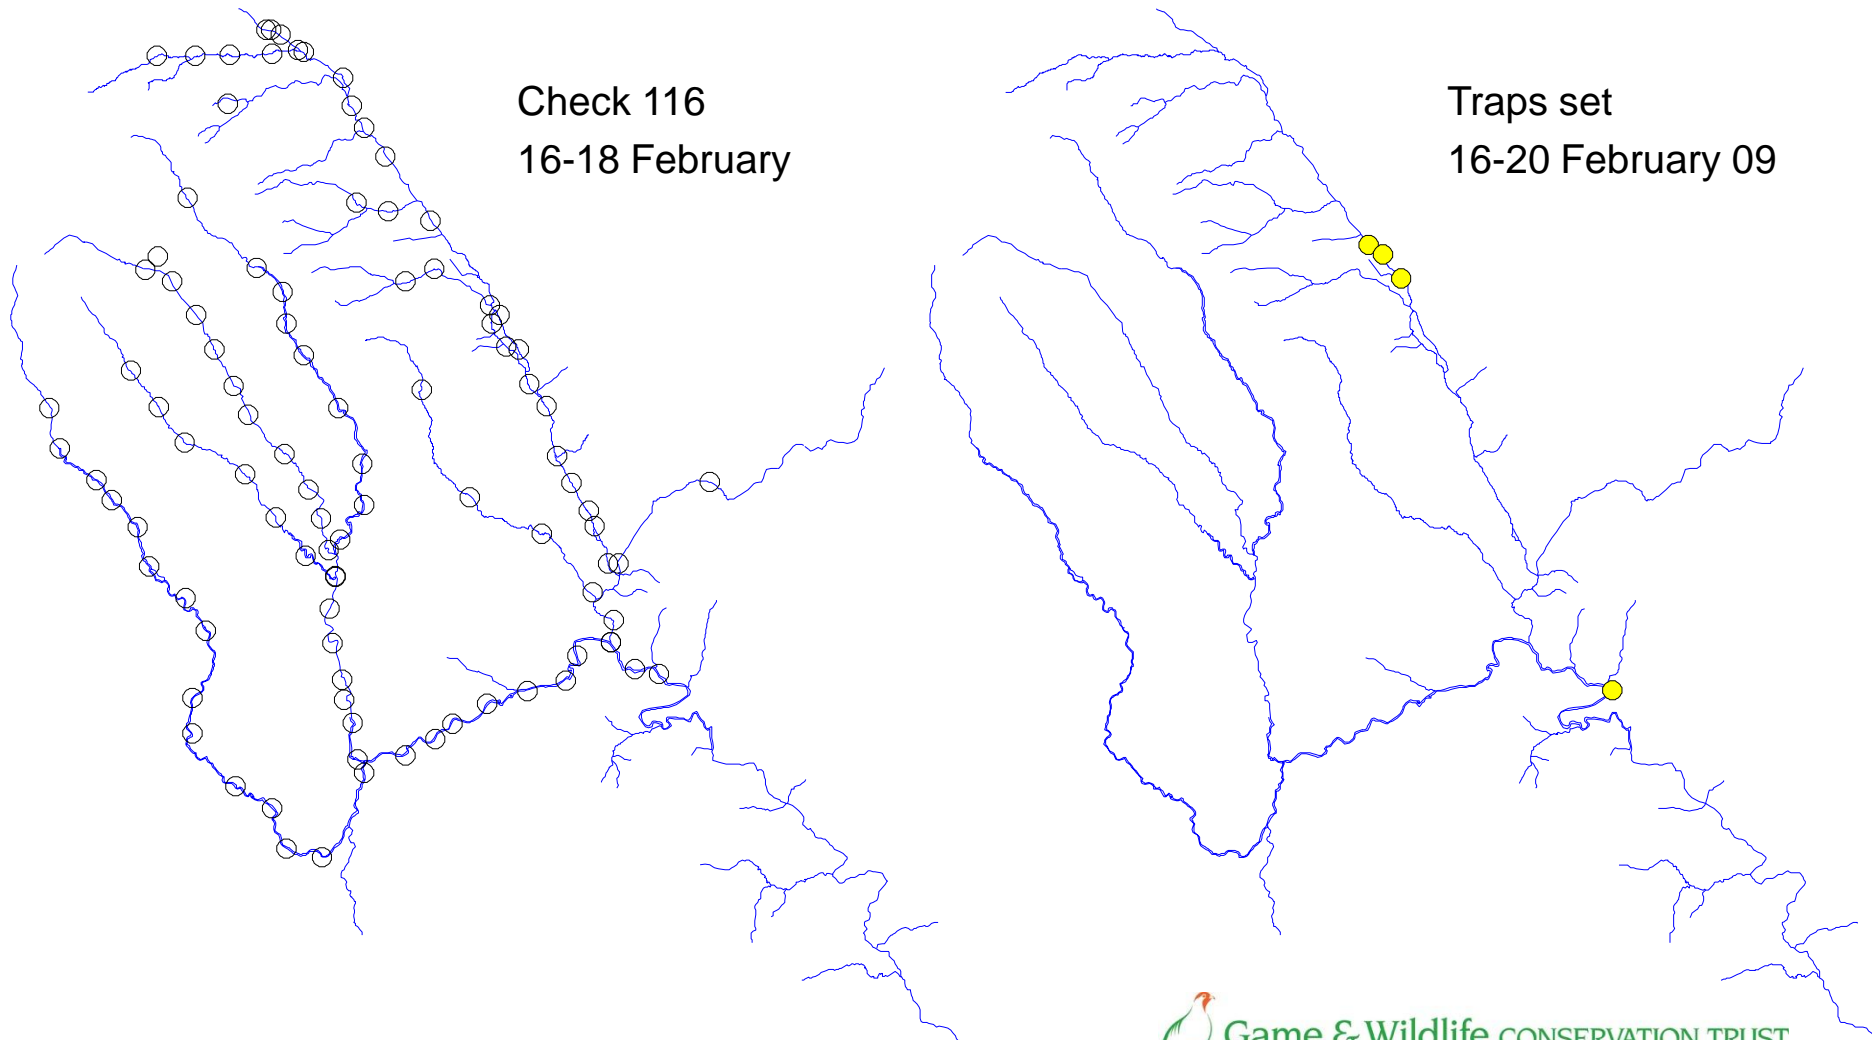

River Monnow catchment