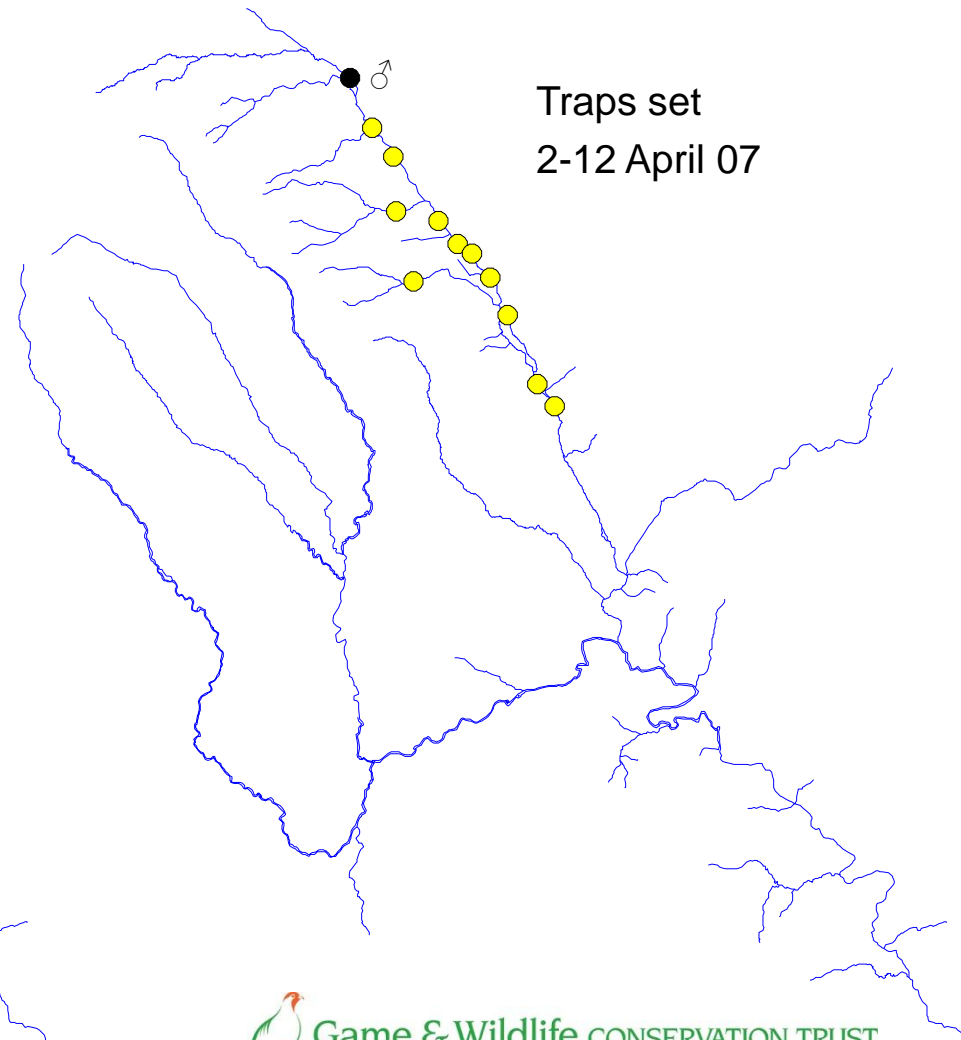

River Monnow catchment