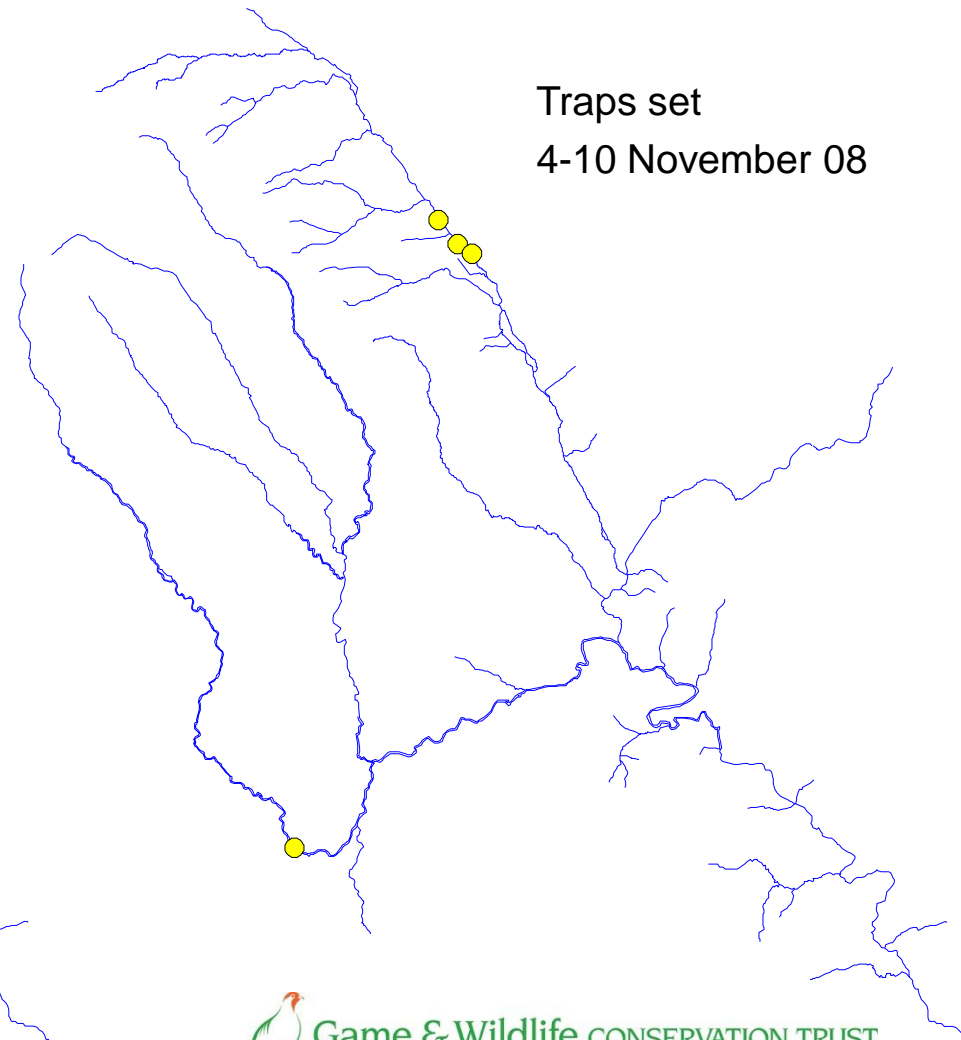

Traps set
4-10 November 08