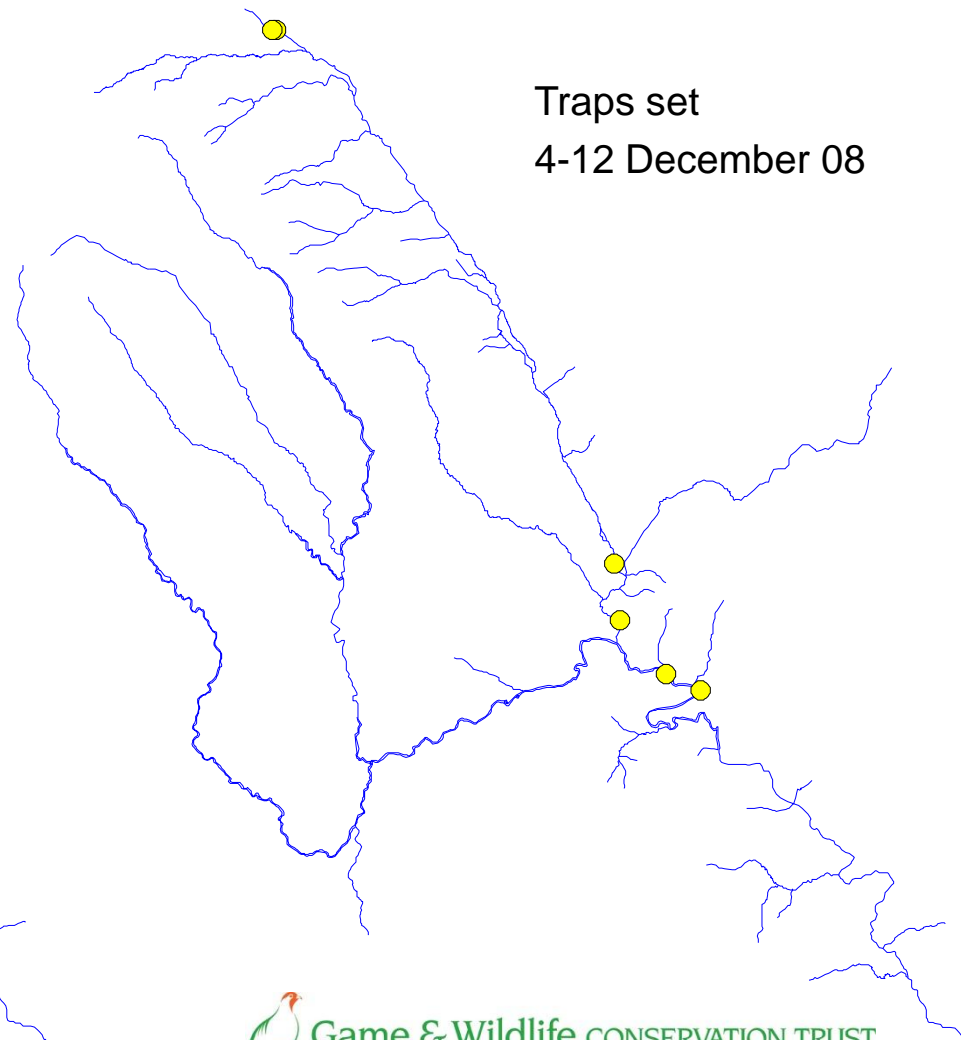

River Monnow catchment