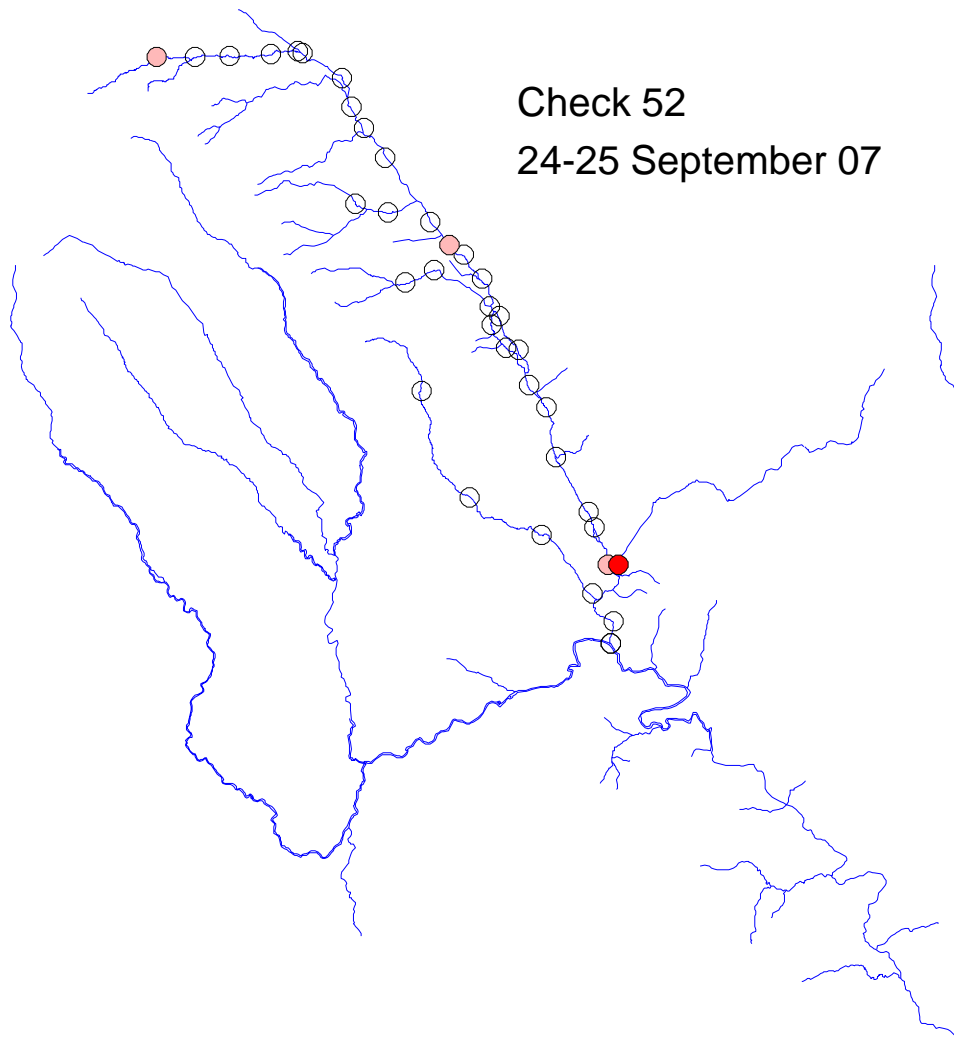

River Monnow catchment