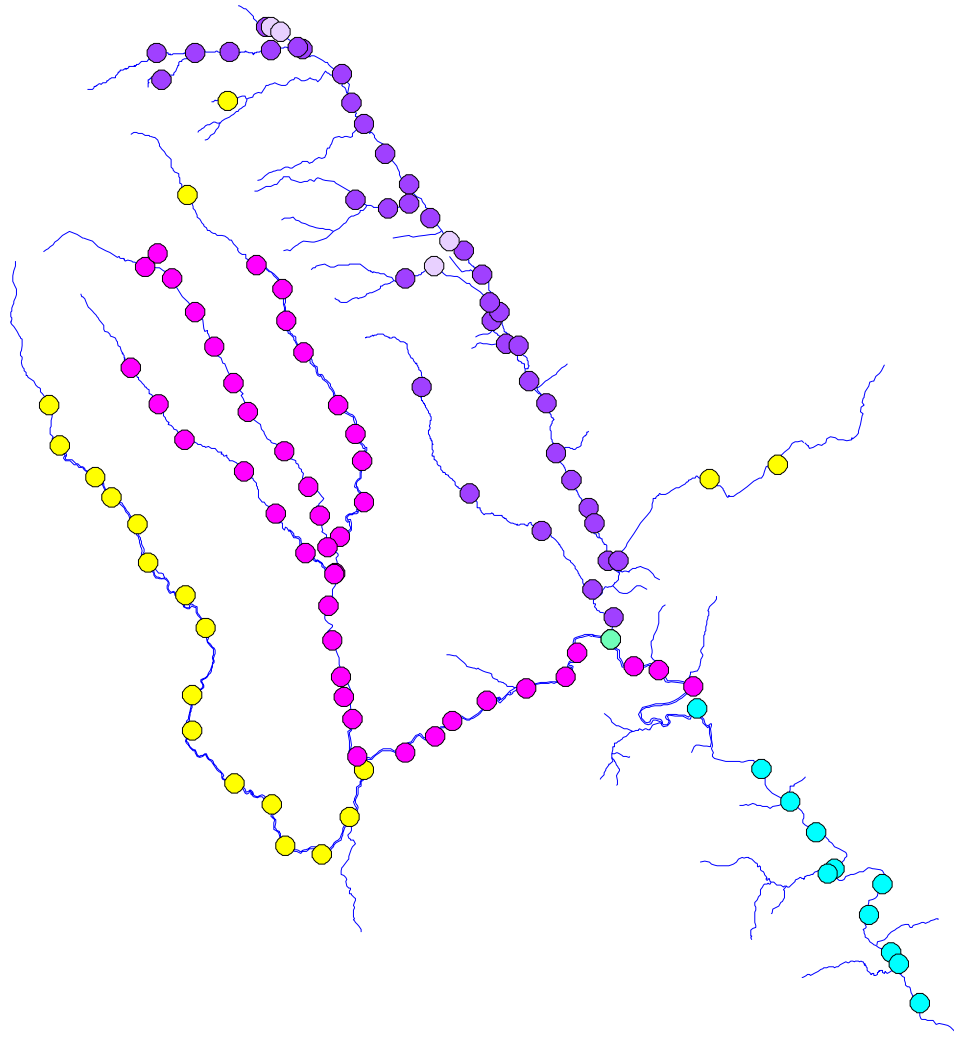

Raft deployment

- February 2006
- July 2006
- January 2007
- January 2008
- July 2008
- July 2009