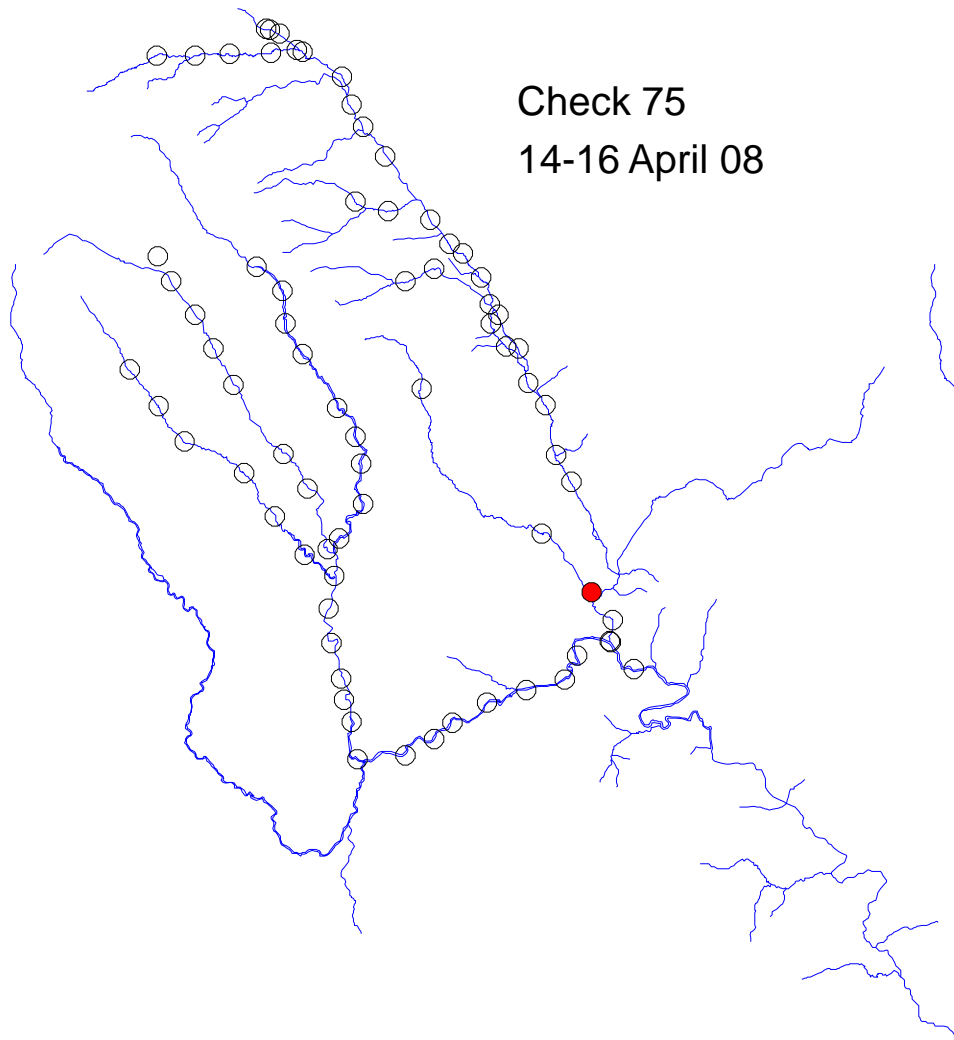

River Monnow catchment

Check 75
14-16 April 08