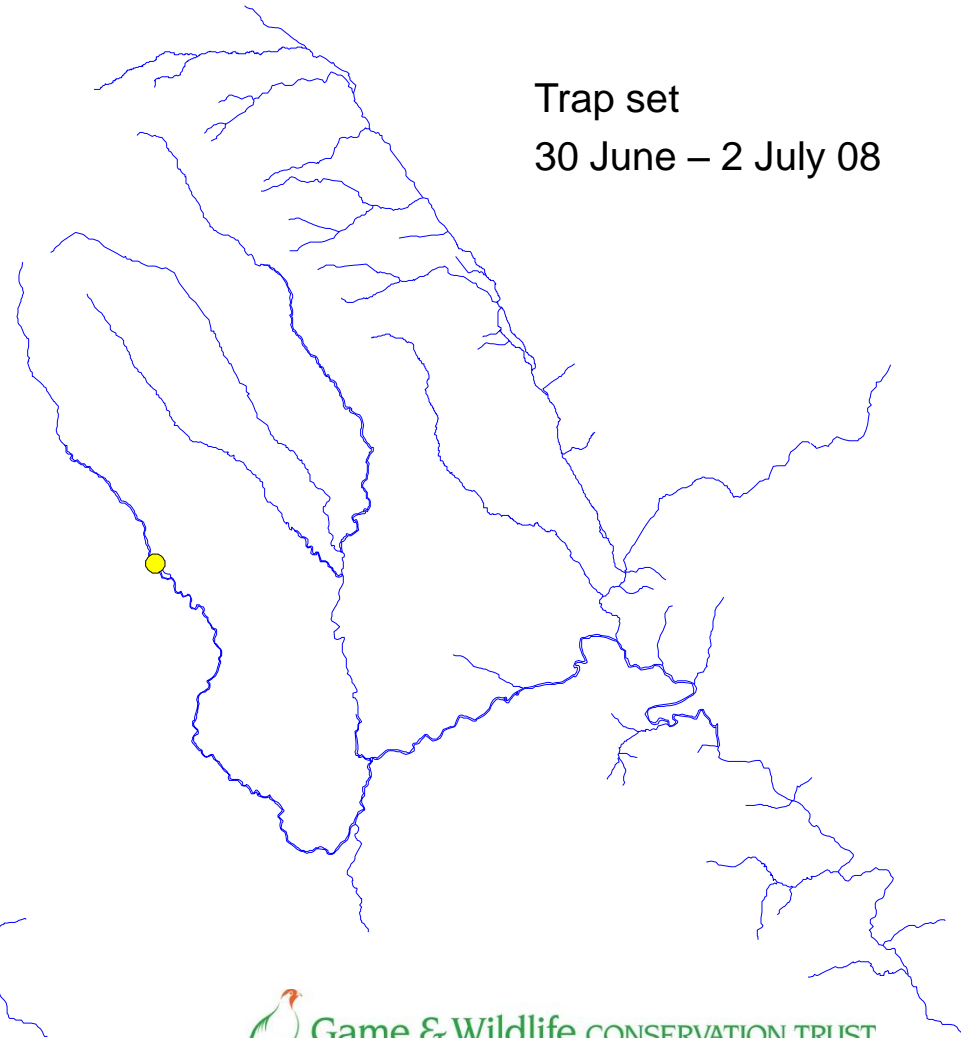

Trap set
30 June – 2 July 08