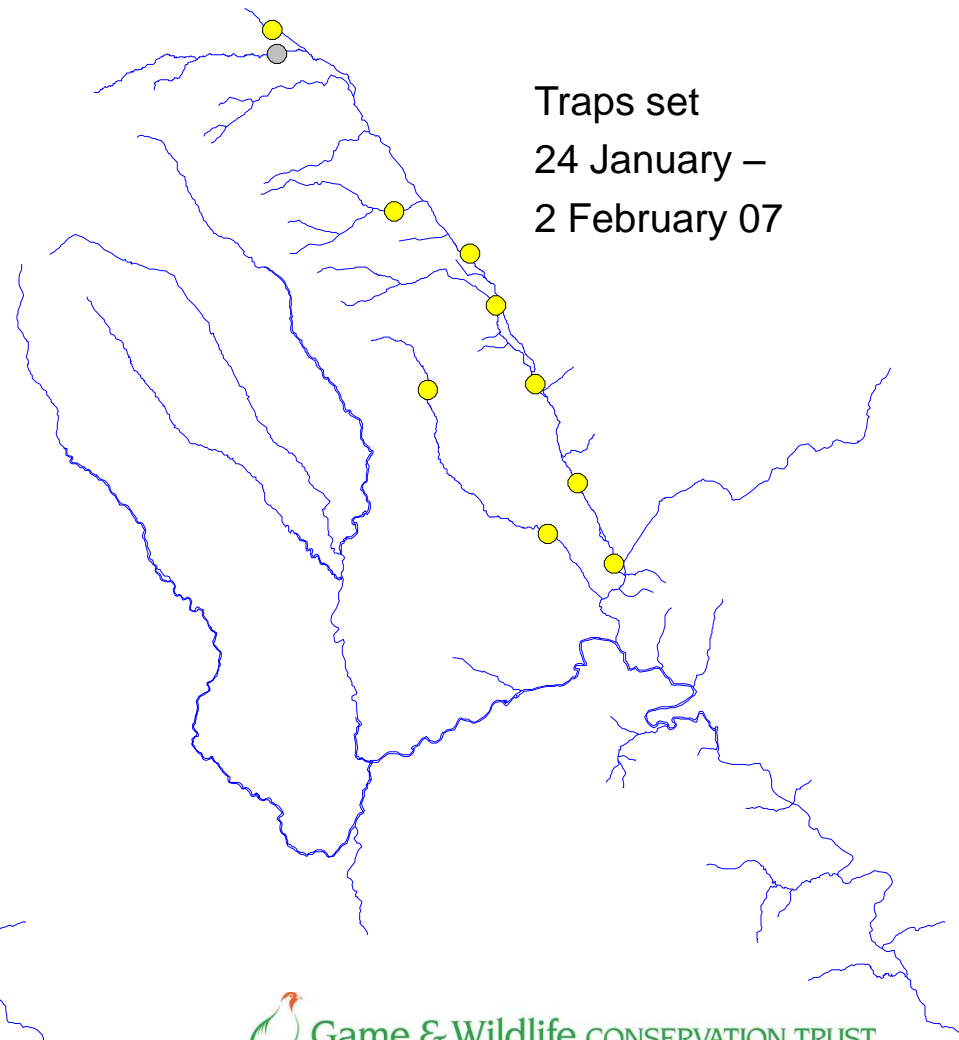

River Monnow catchment