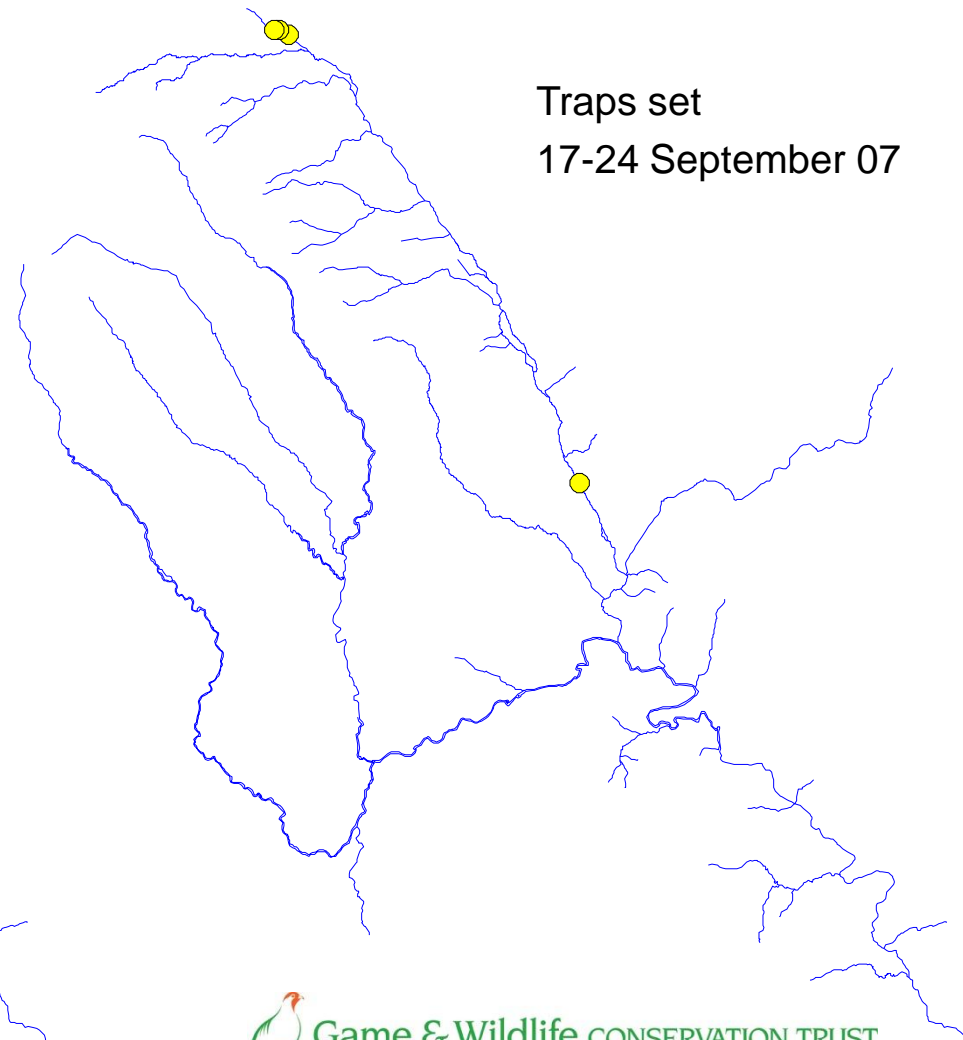

Traps set
17-24 September 07