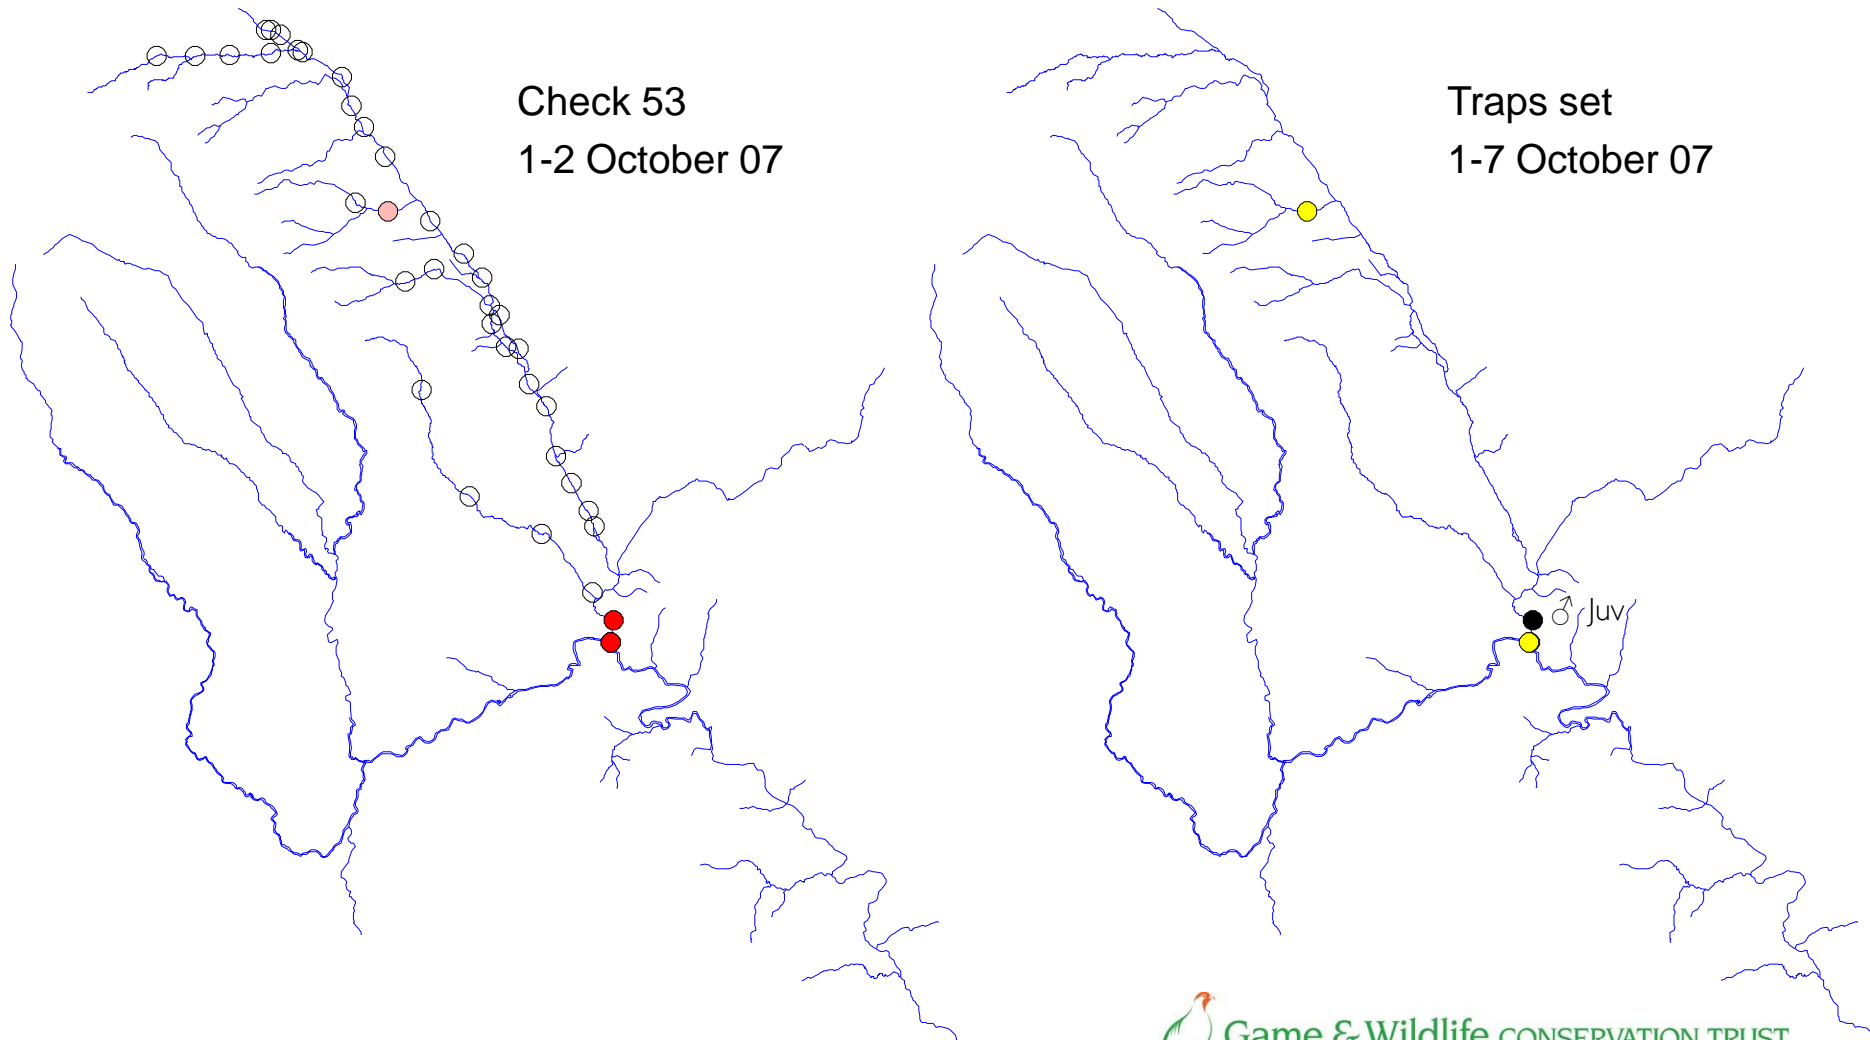

River Monnow catchment