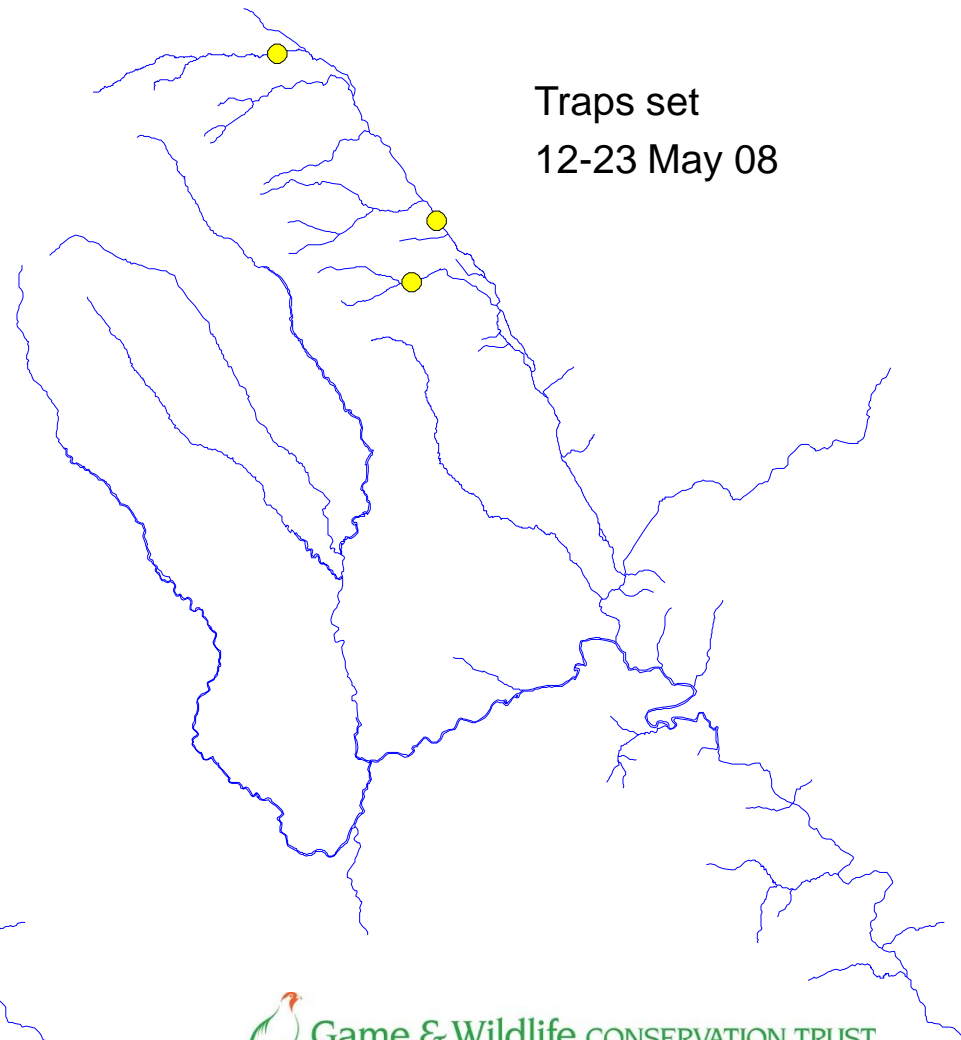

# River Monnow catchment

Check 78  
12-13 May 08

Traps set  
12-23 May 08