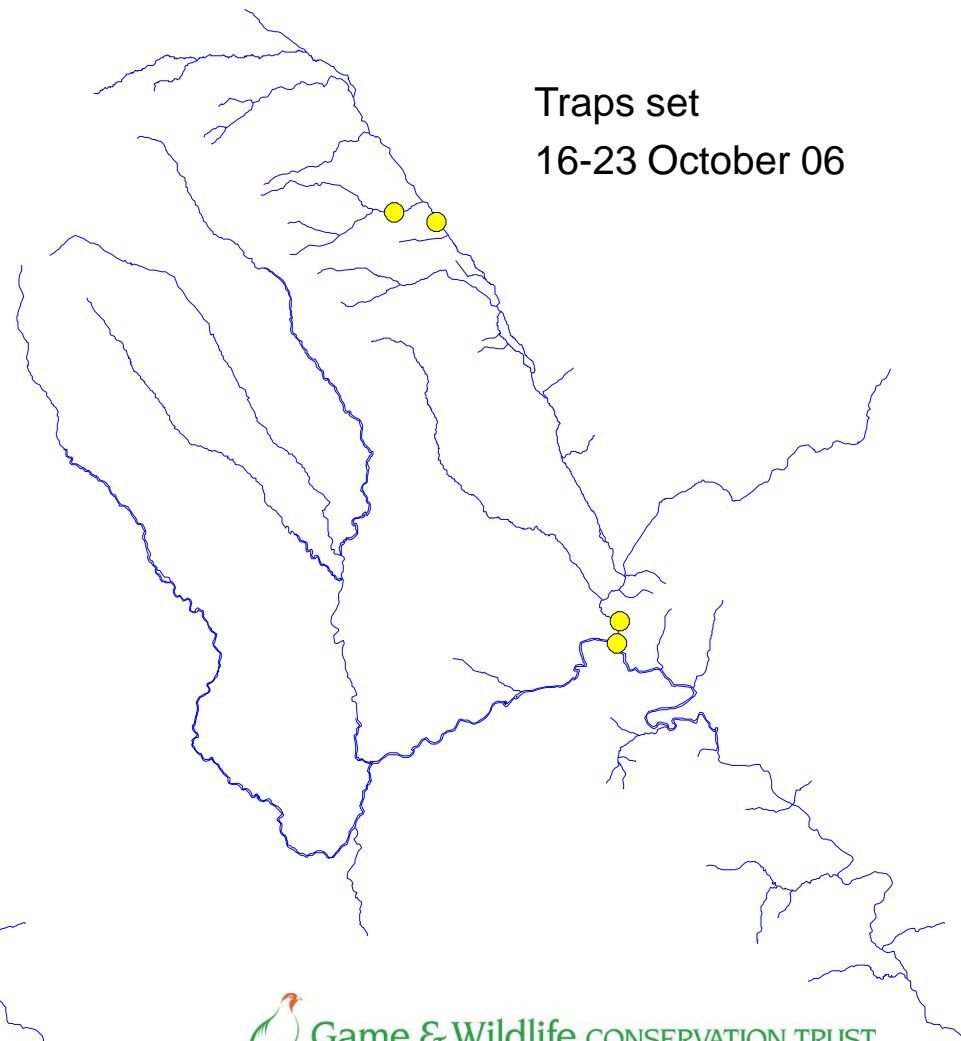

River Monnow catchment