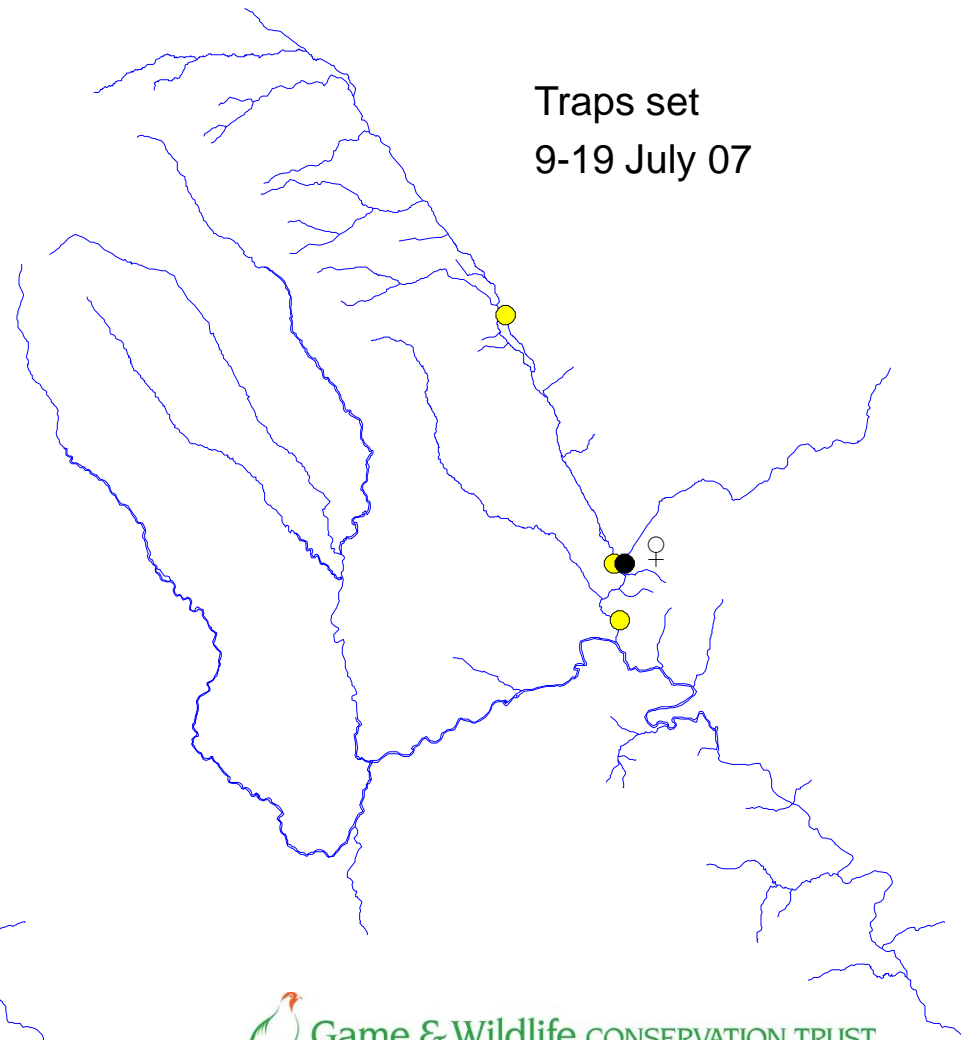

River Monnow catchment