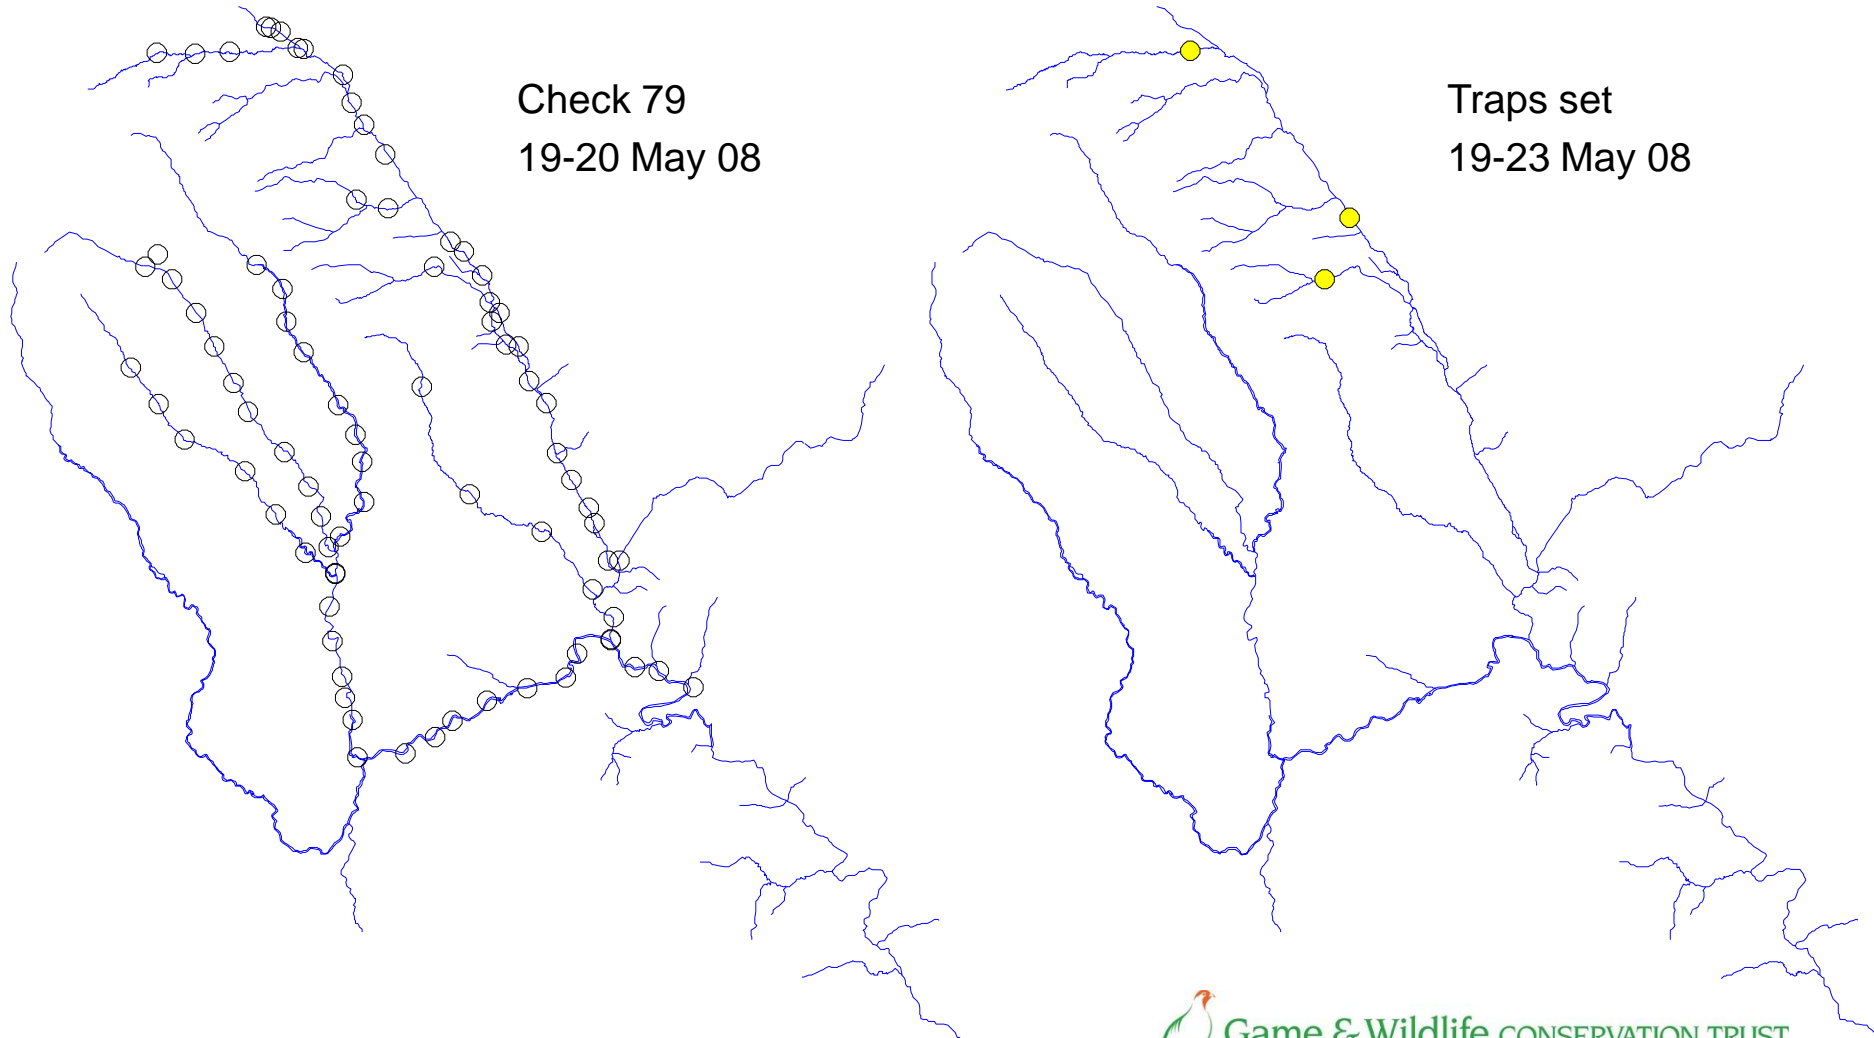

River Monnow catchment

Check 79
19-20 May 08

Traps set
19-23 May 08