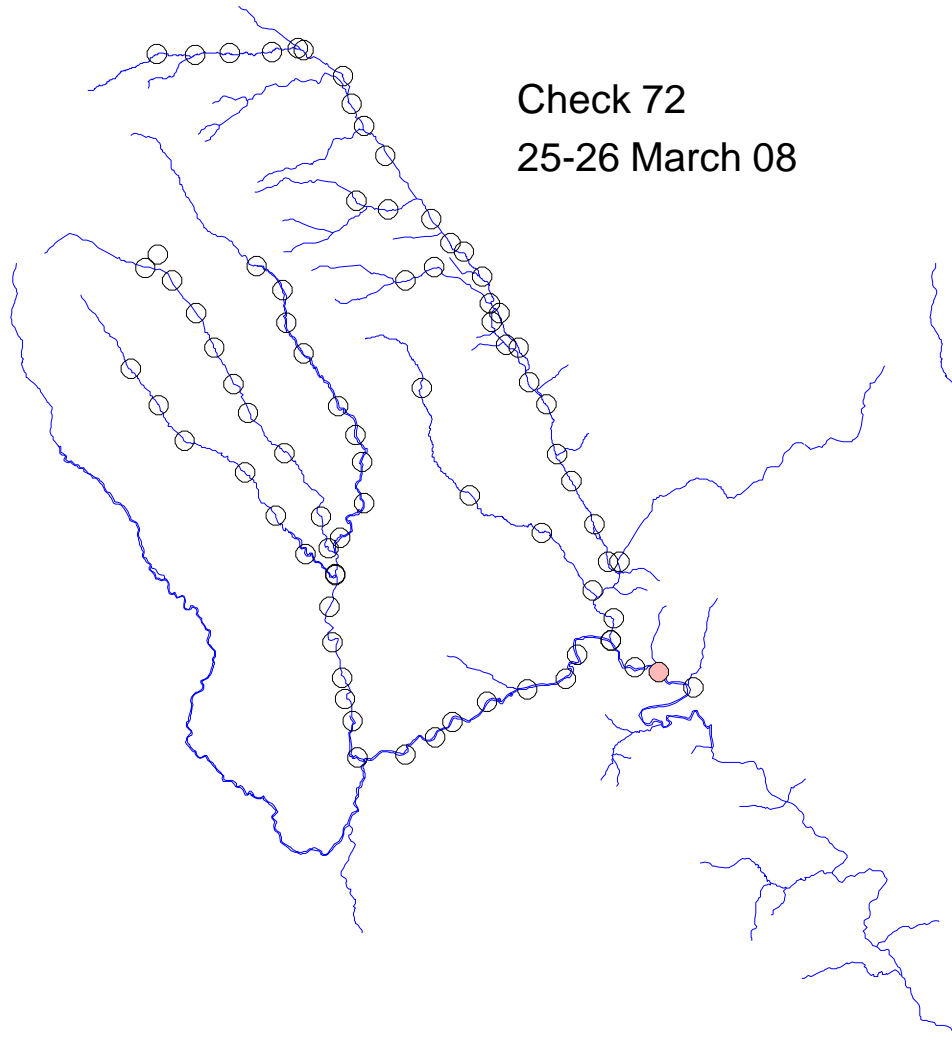

River Monnow catchment

Check 72
25-26 March 08