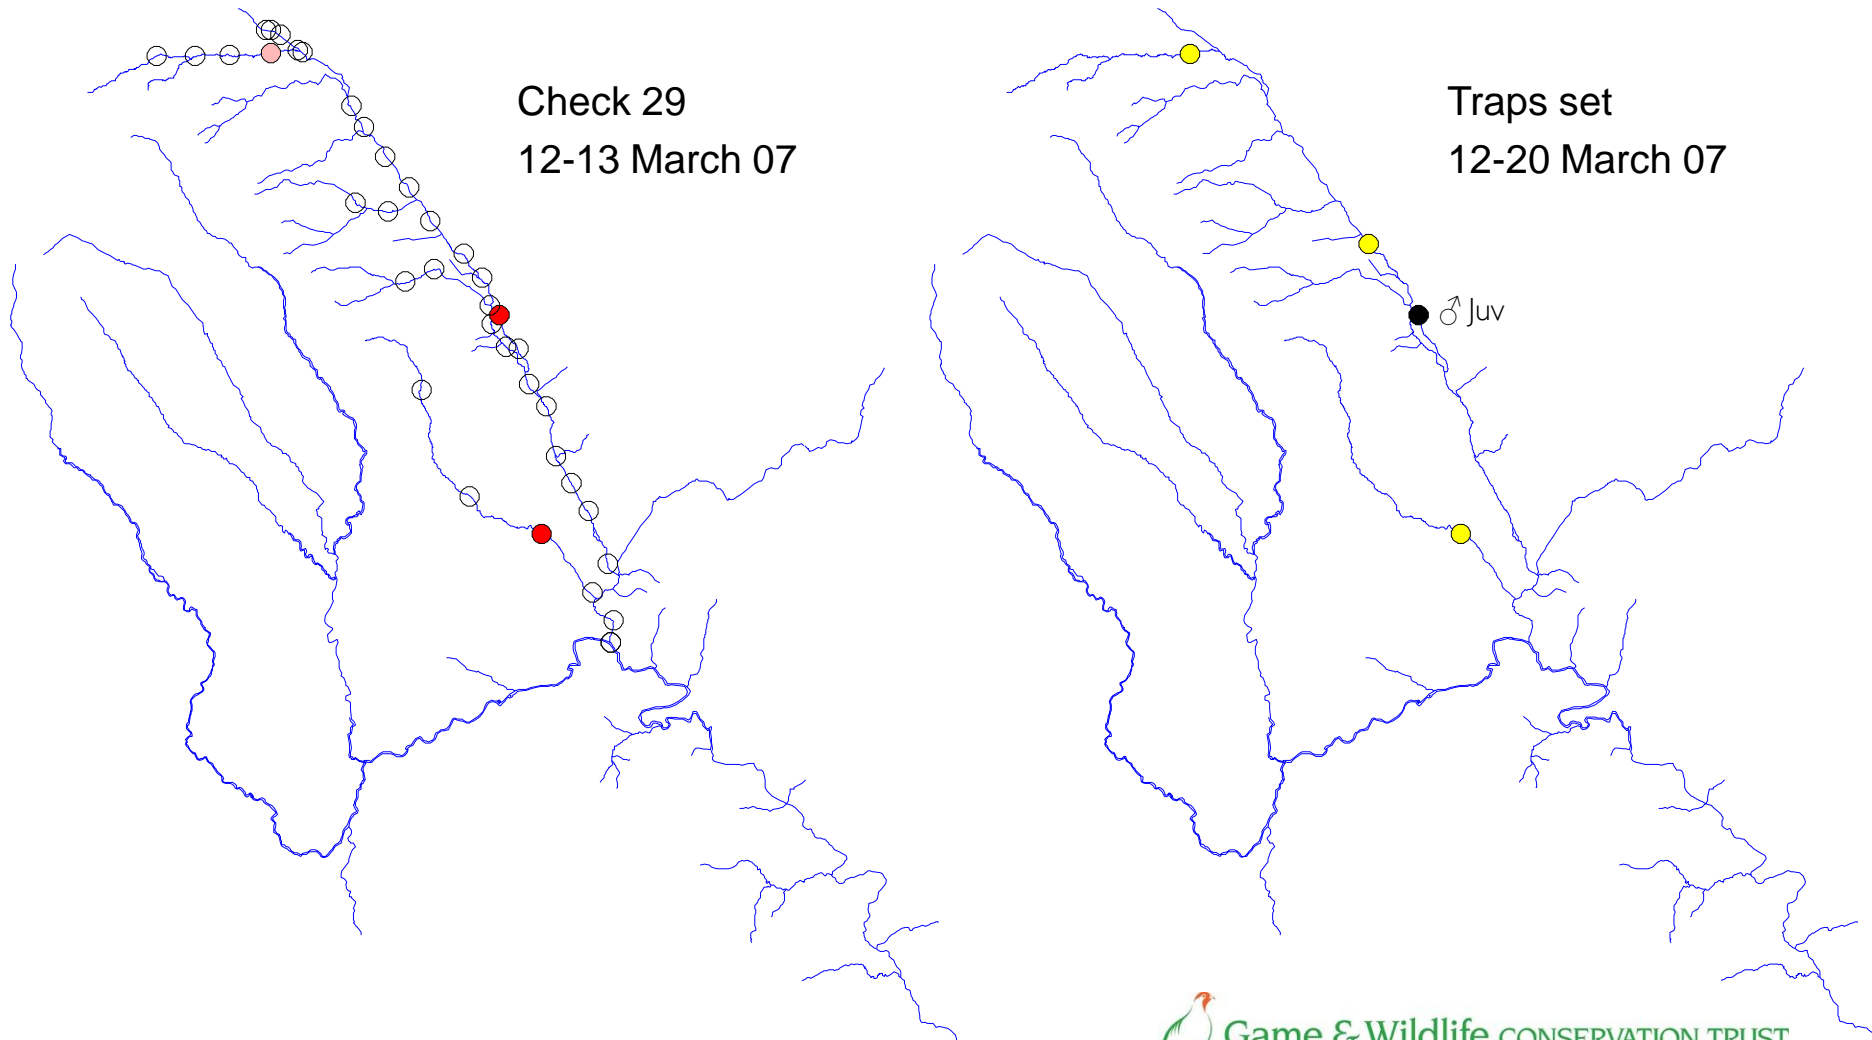

River Monnow catchment