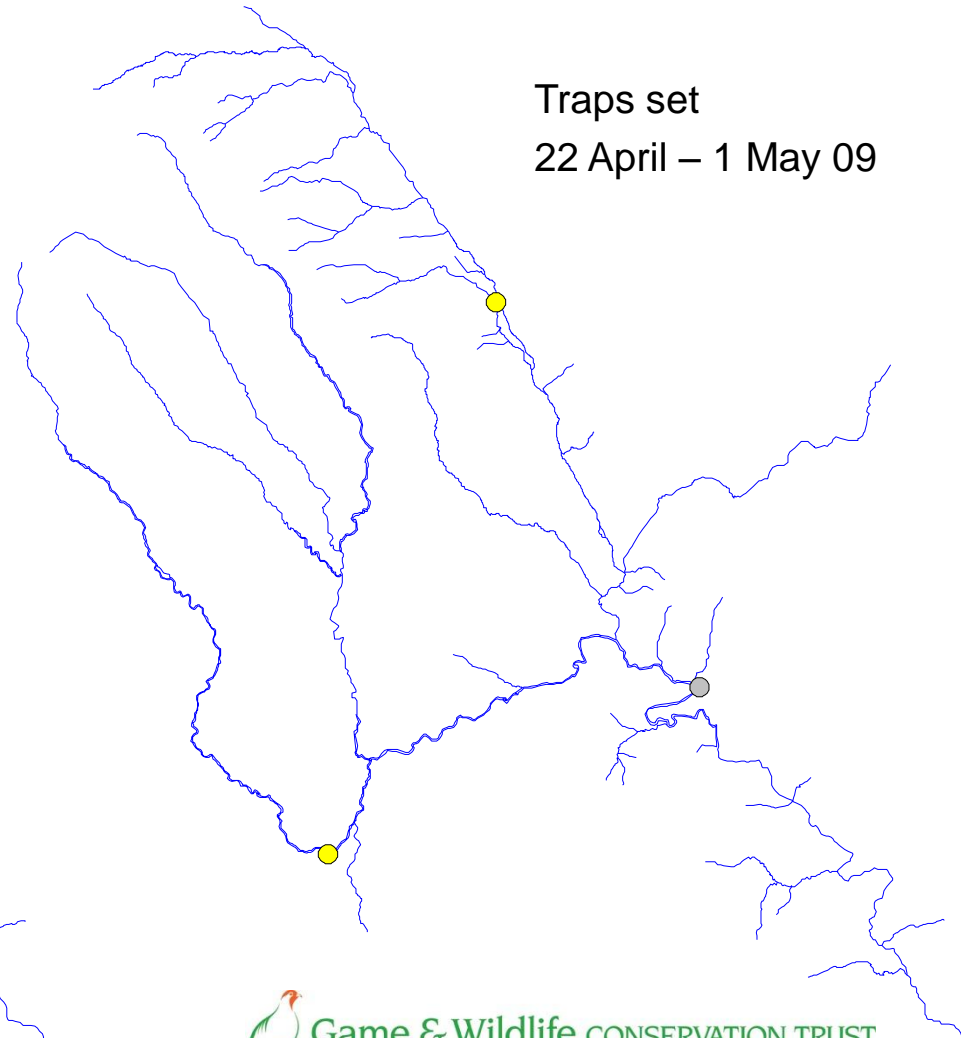

Traps set
22 April – 1 May 09