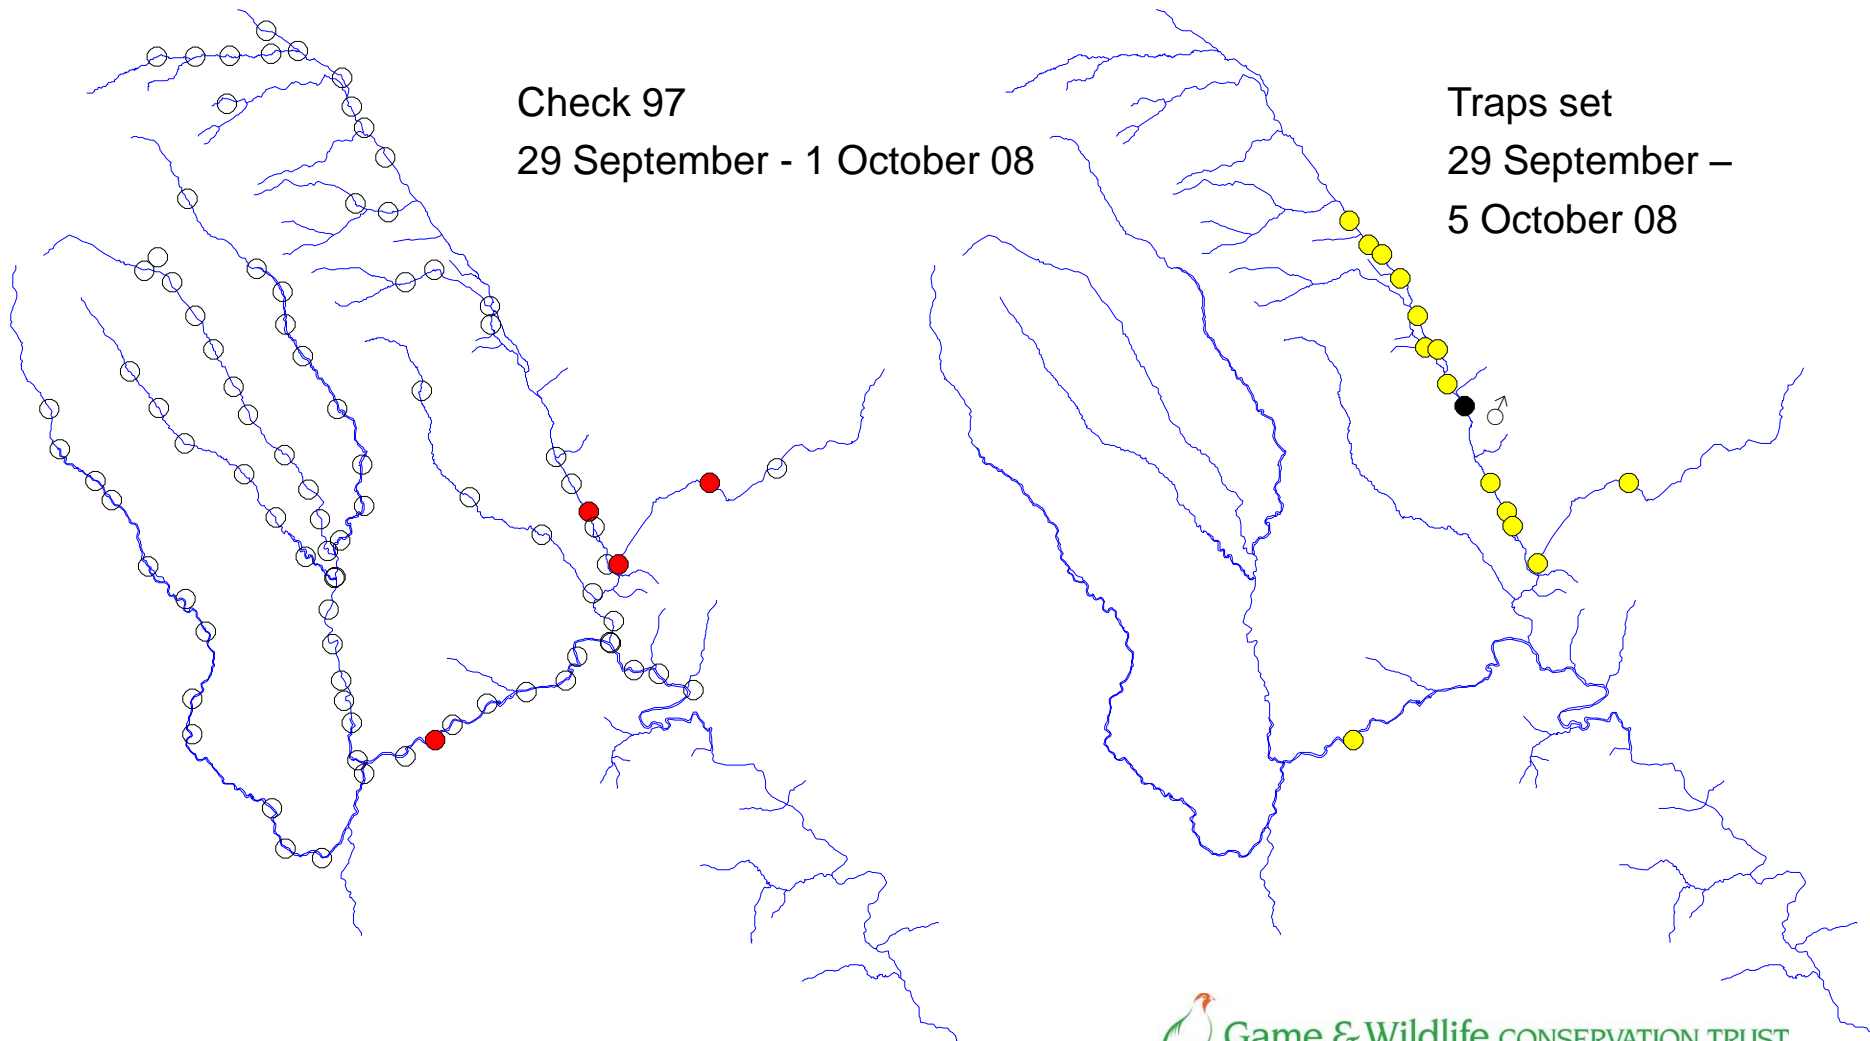

River Monnow catchment