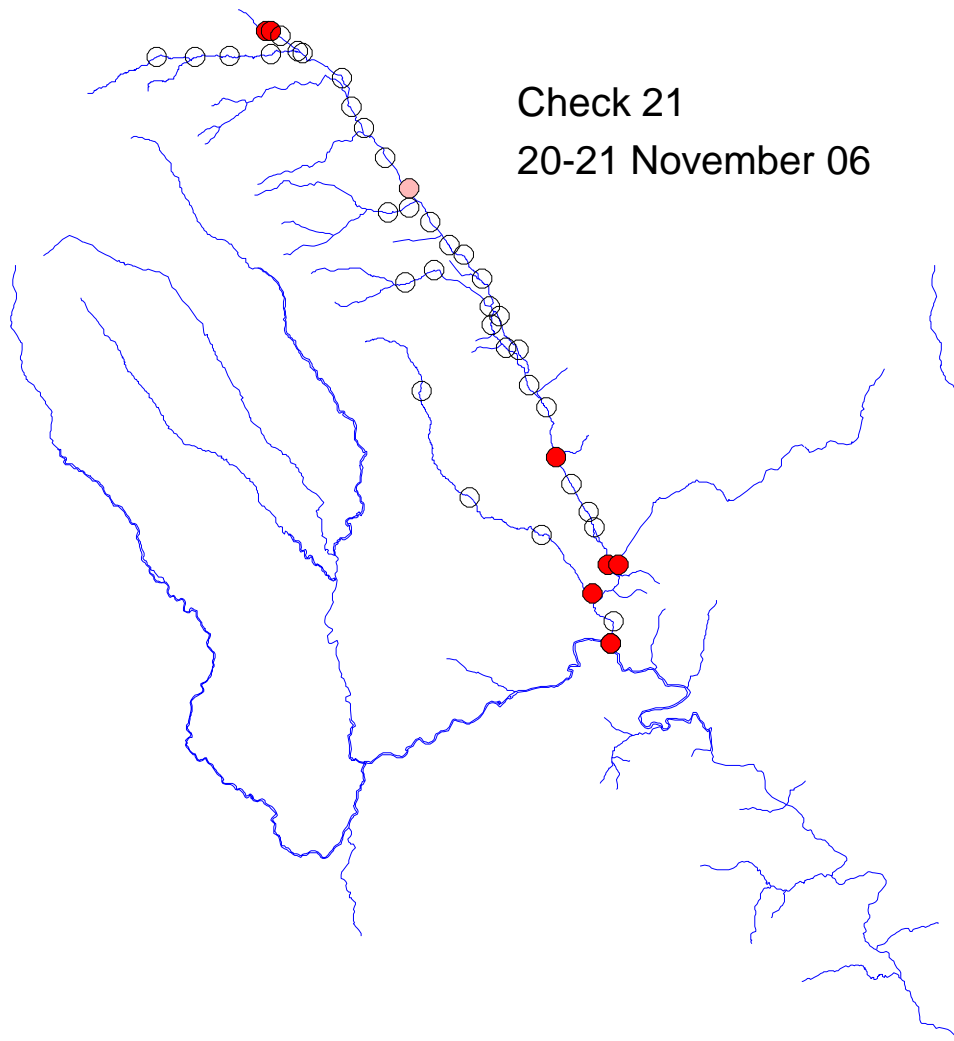

River Monnow catchment