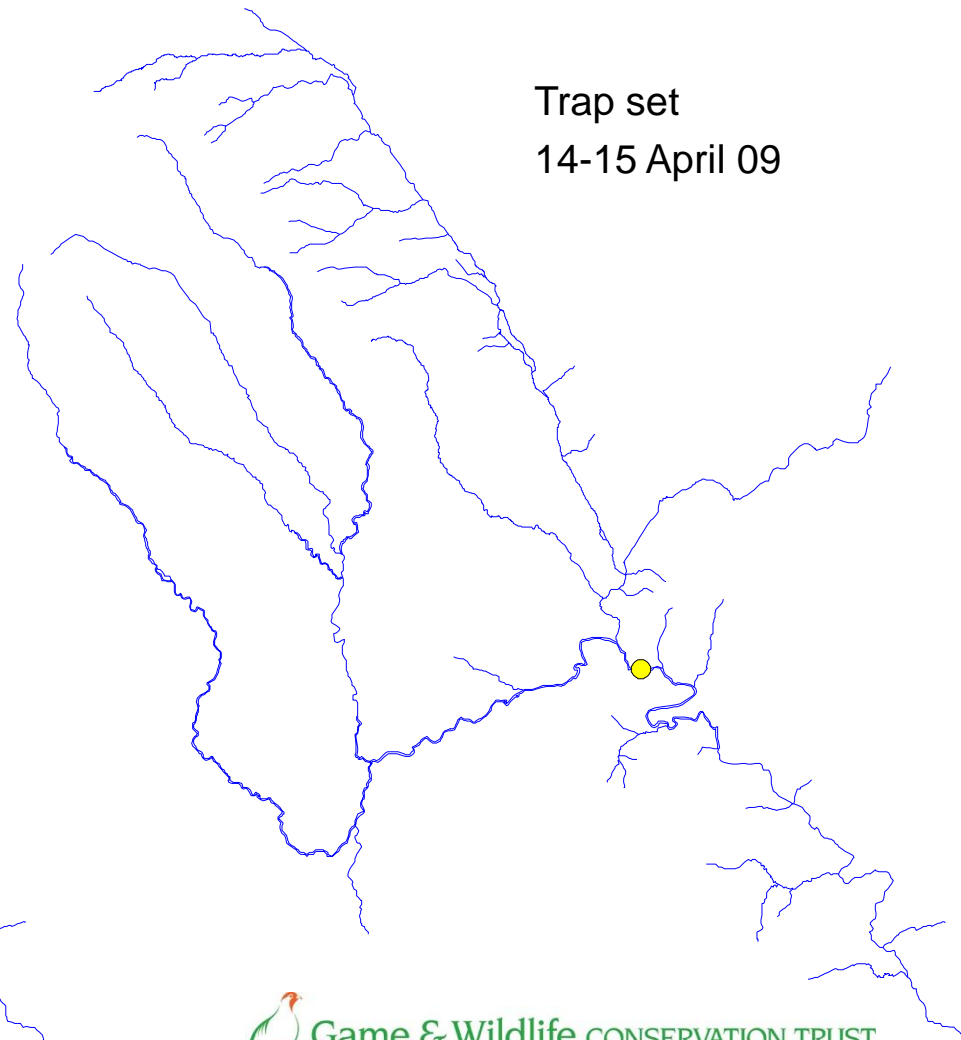

Trap set
14-15 April 09