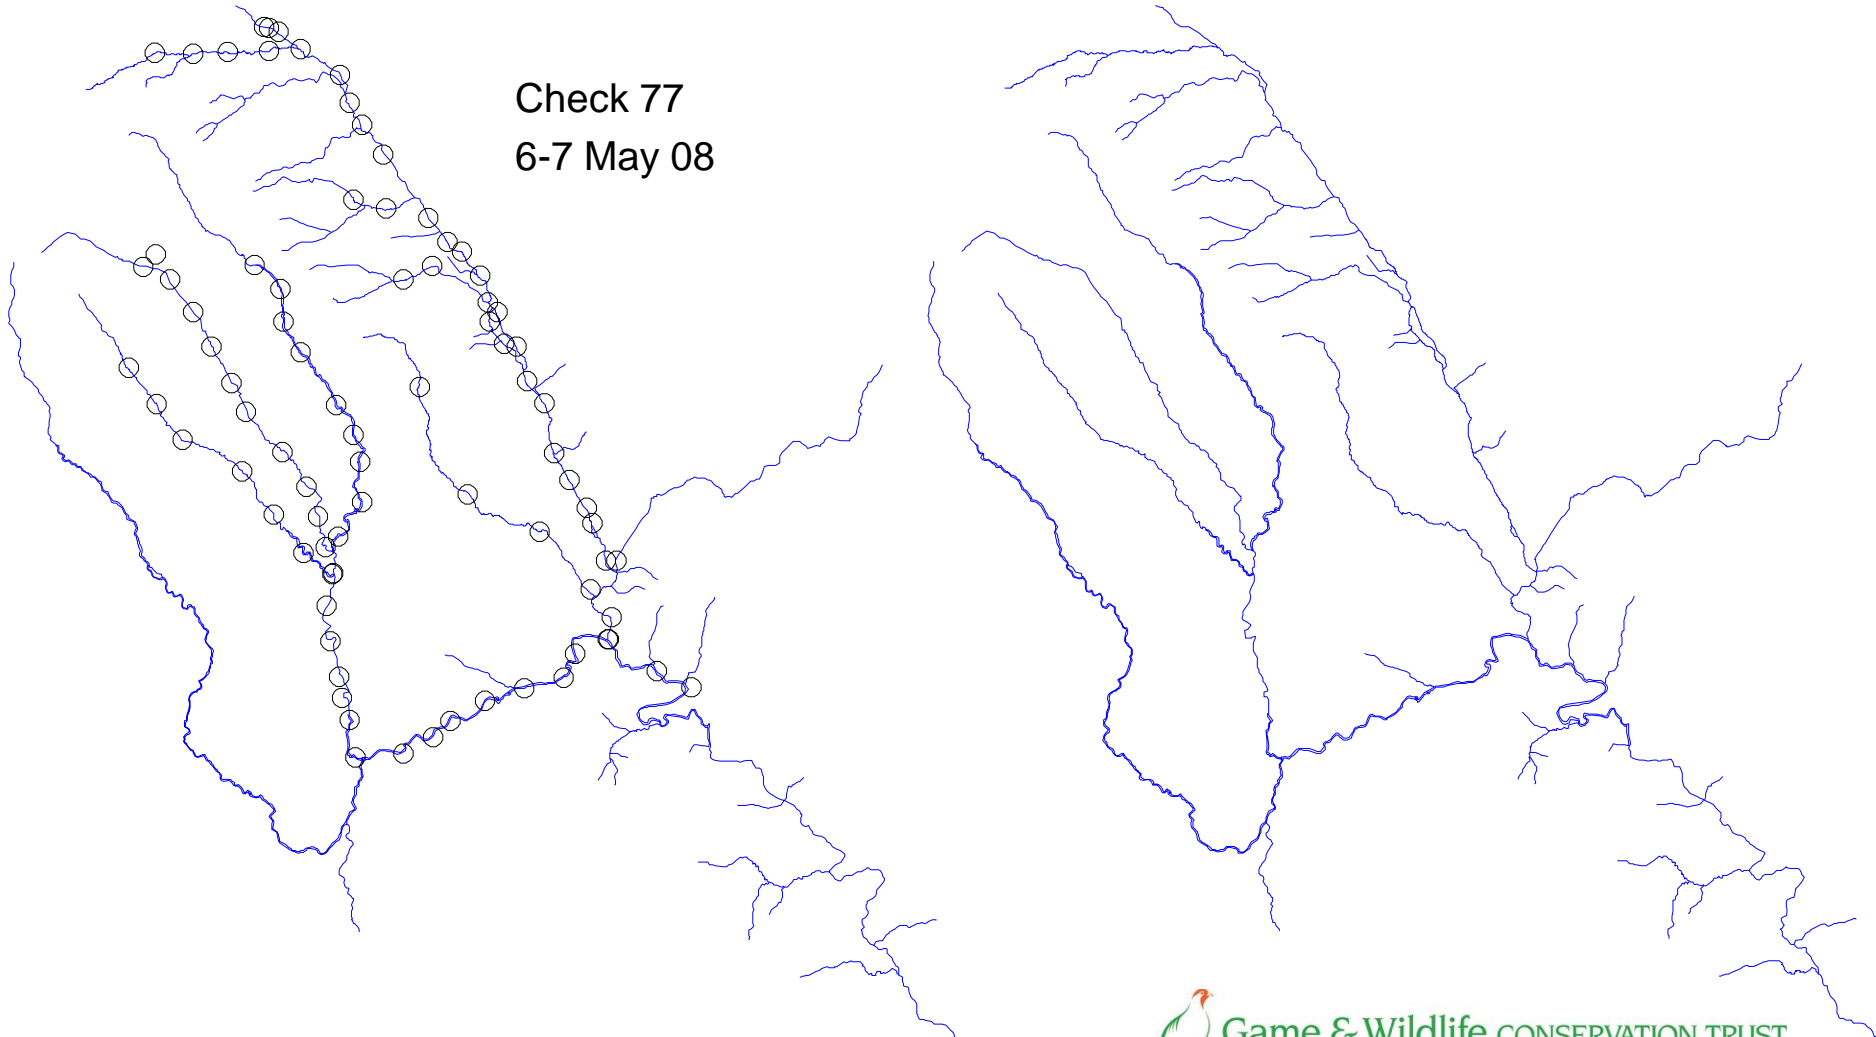

River Monnow catchment

Check 77
6-7 May 08