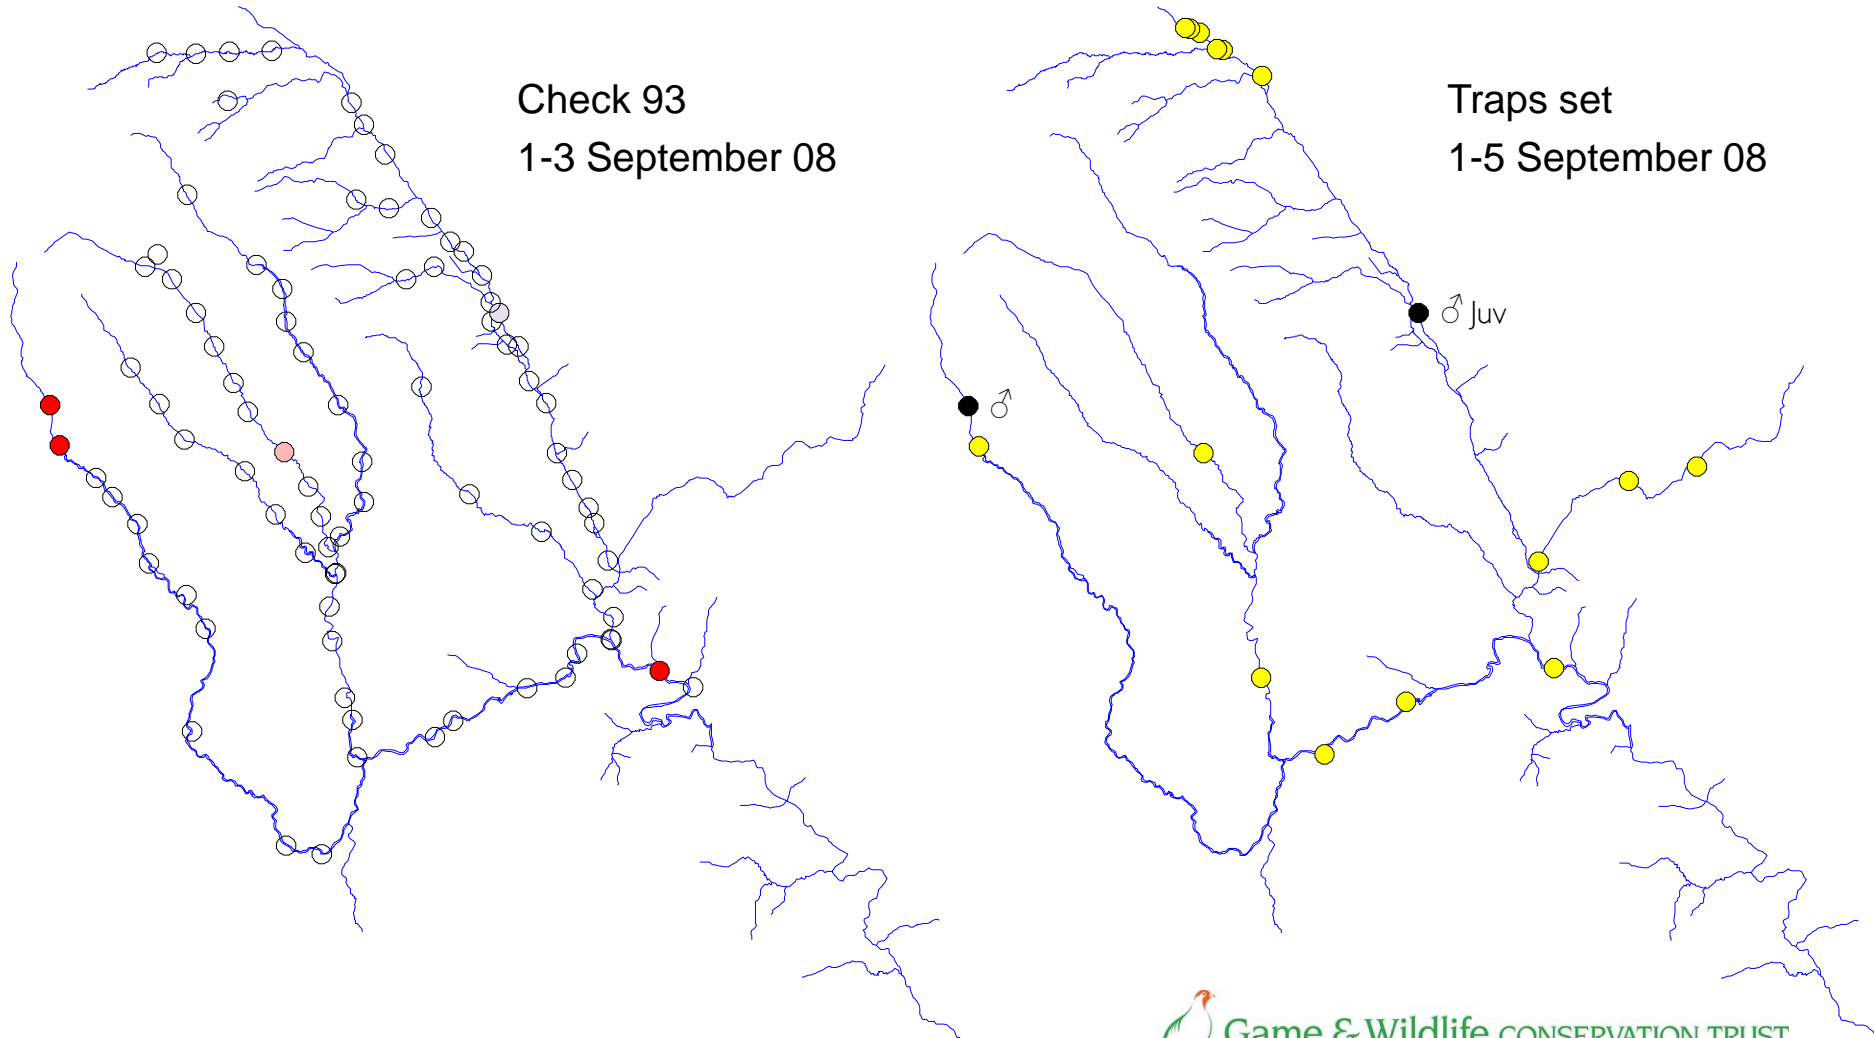

River Monnow catchment

Check 93
1-3 September 08

Traps set
1-5 September 08