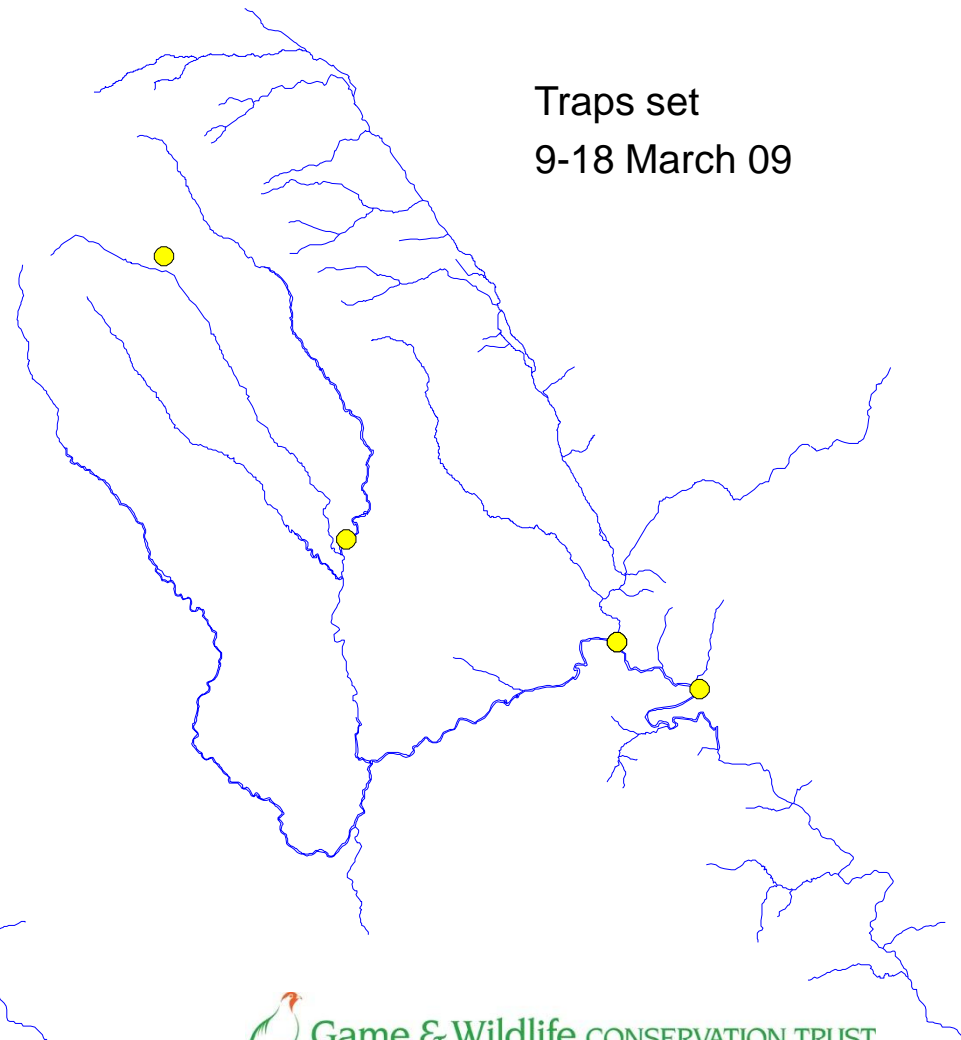

Traps set
9-18 March 09