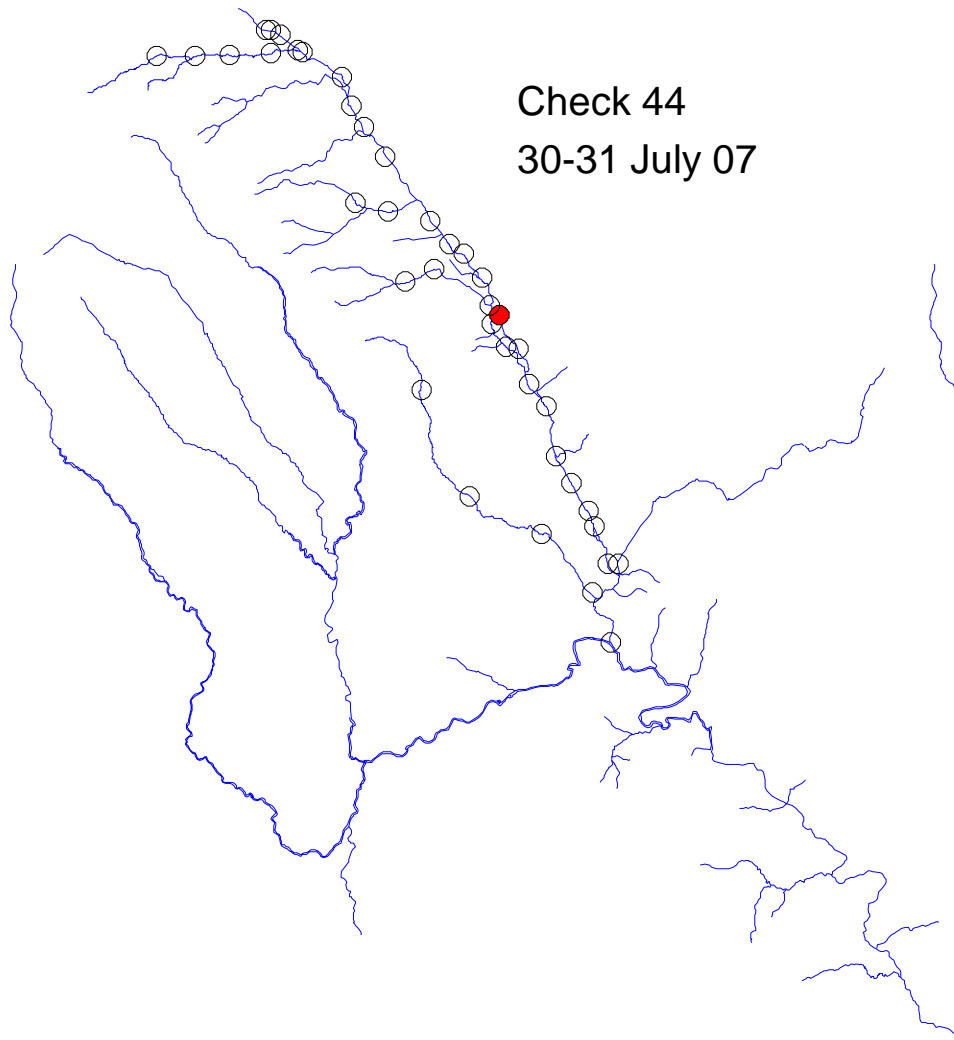

River Monnow catchment

Check 44
30-31 July 07