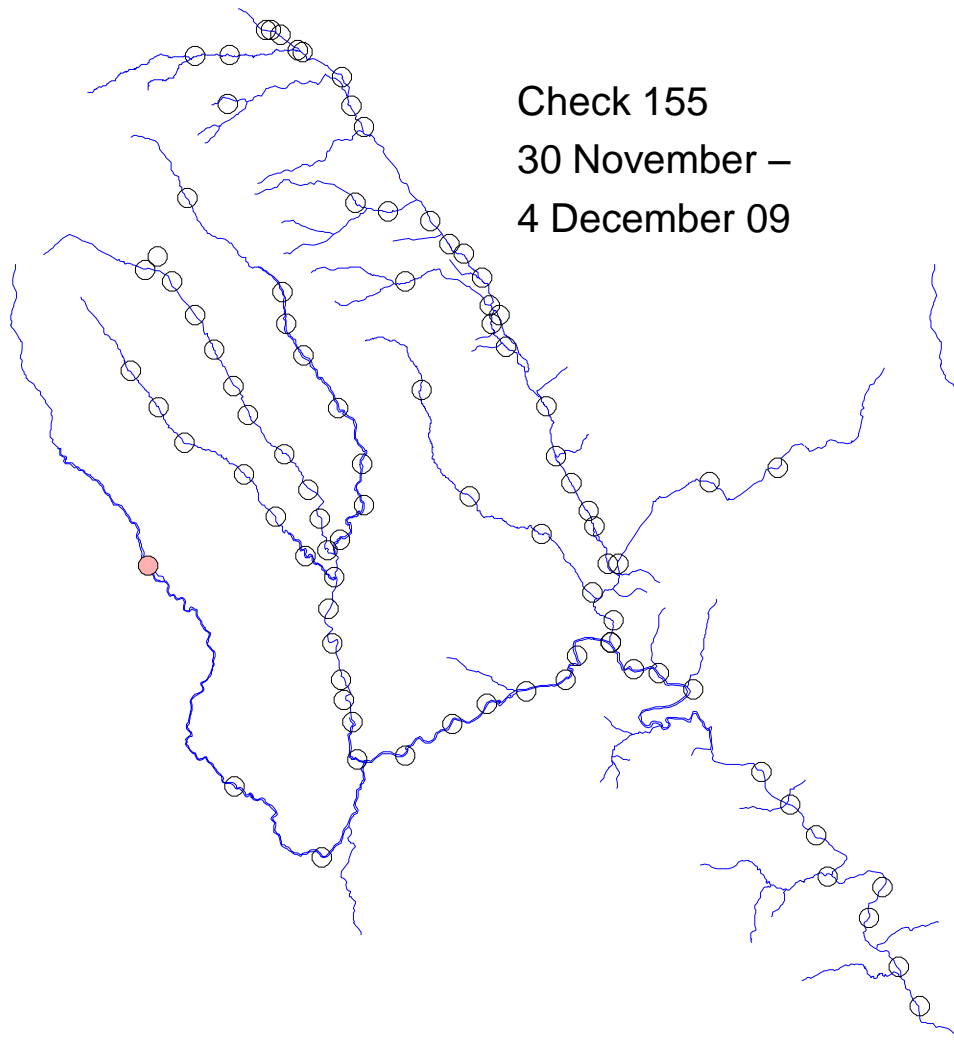

River Monnow catchment

Check 155
30 November –
4 December 09