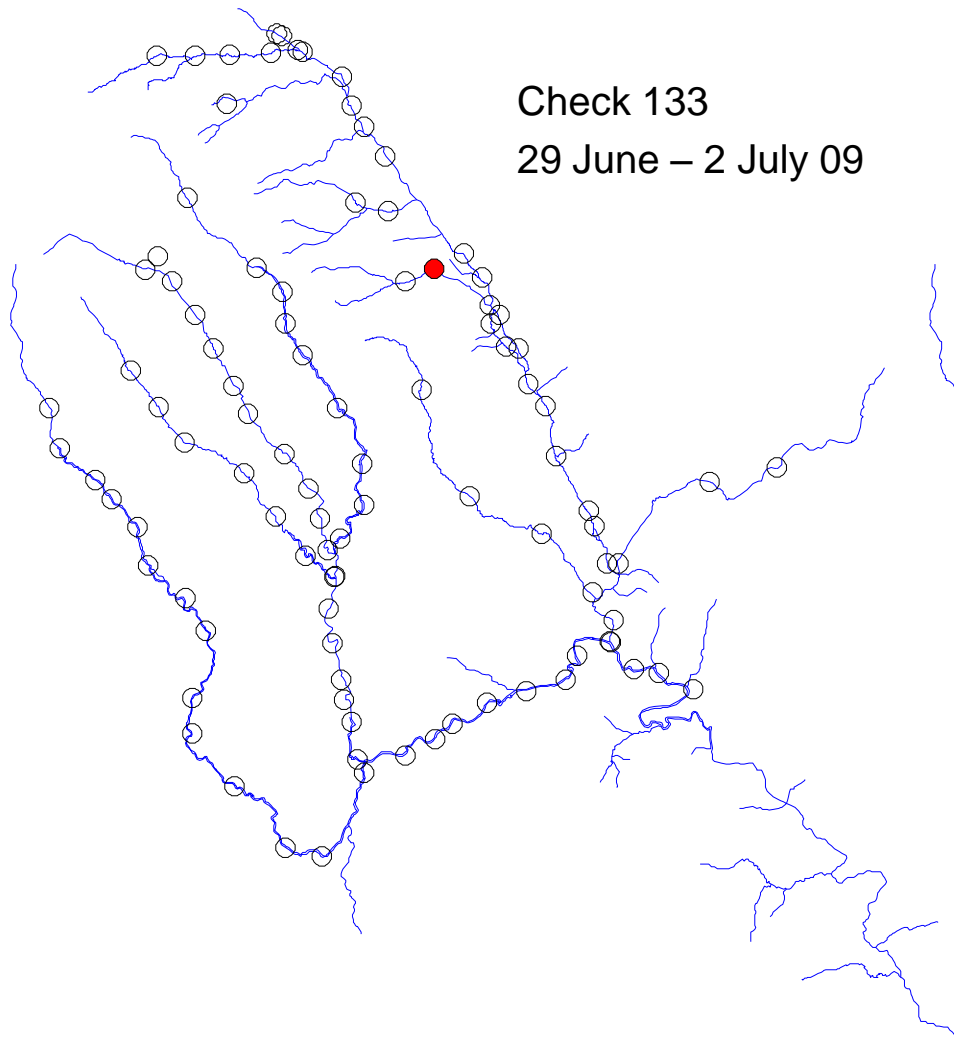

River Monnow catchment