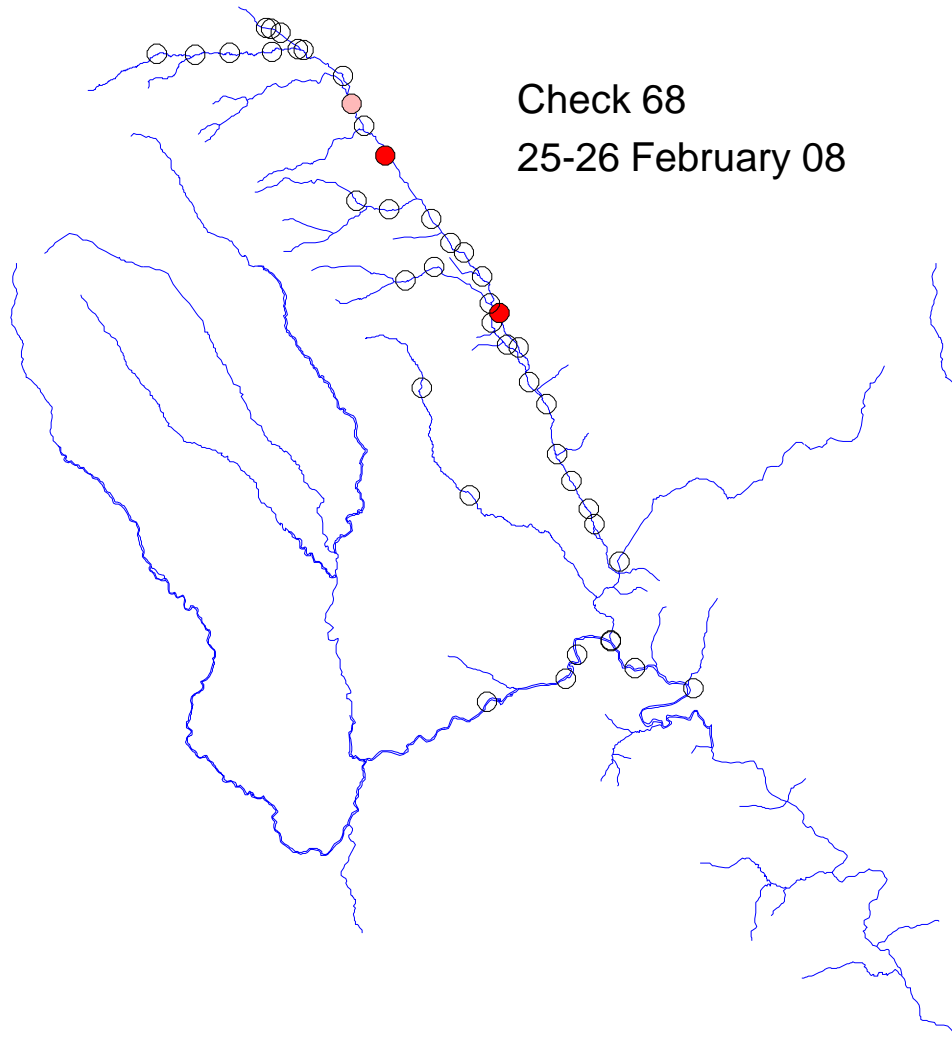

River Monnow catchment