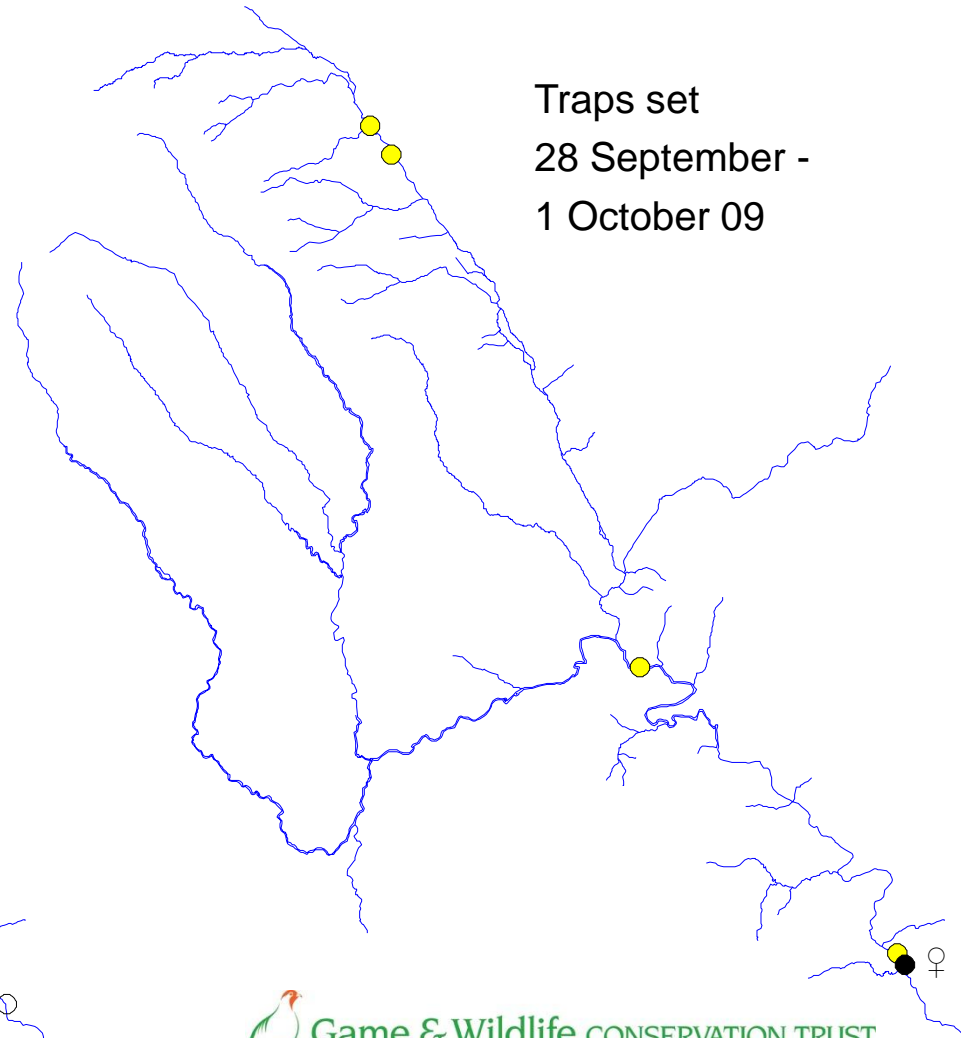

Traps set
28 September -
1 October 09