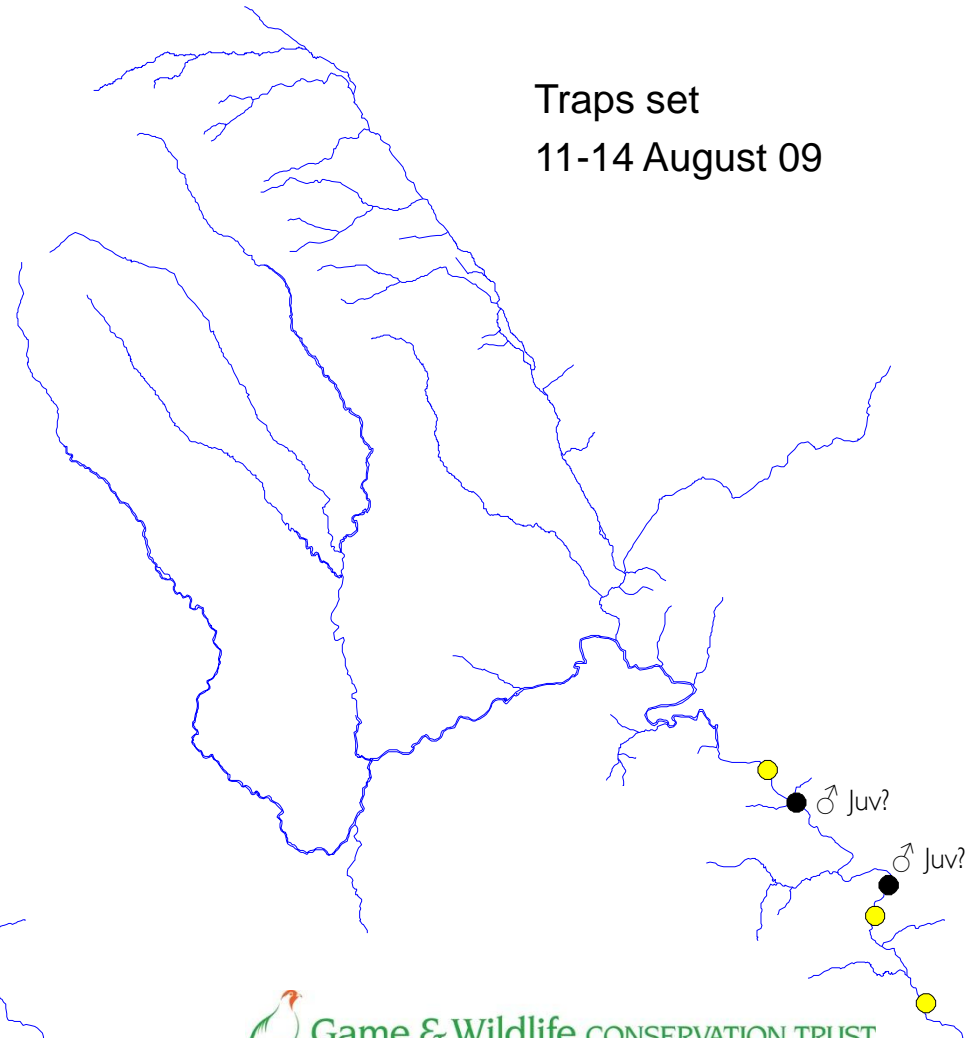

River Monnow catchment