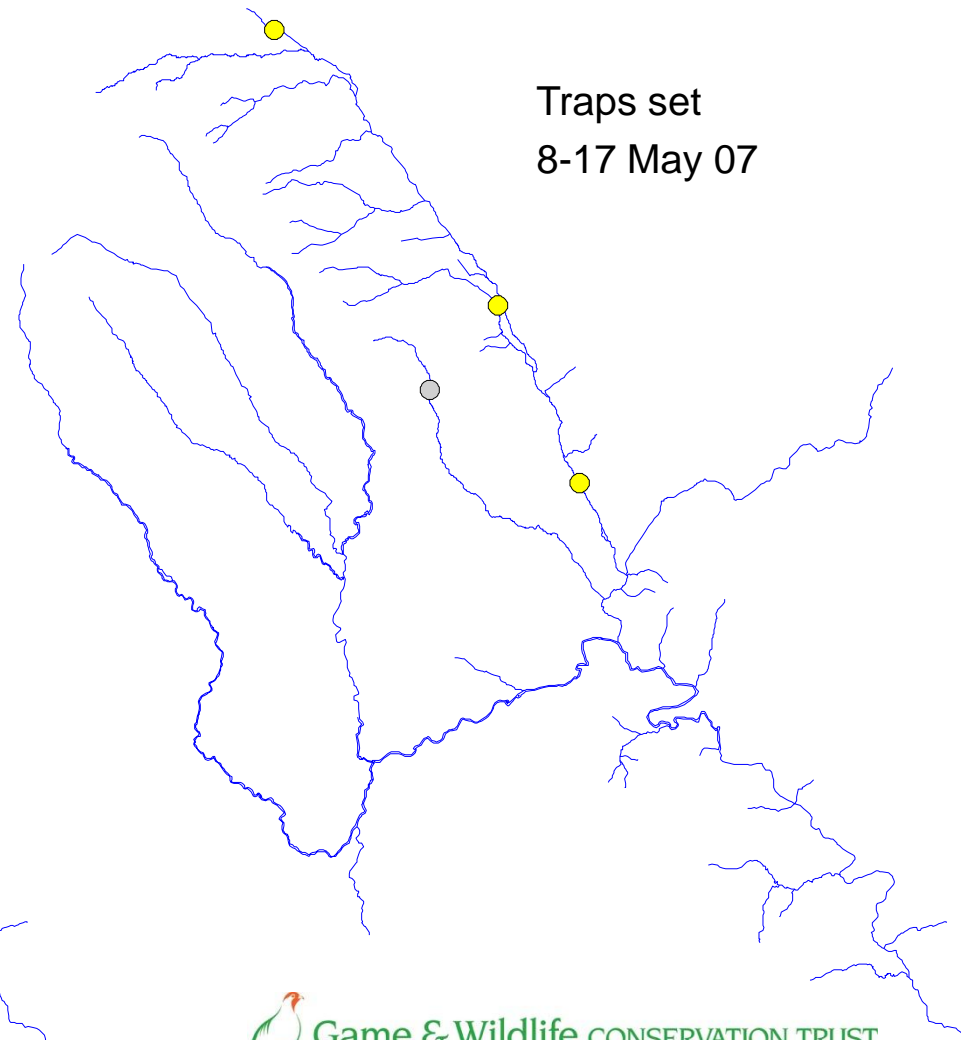

Traps set
8-17 May 07