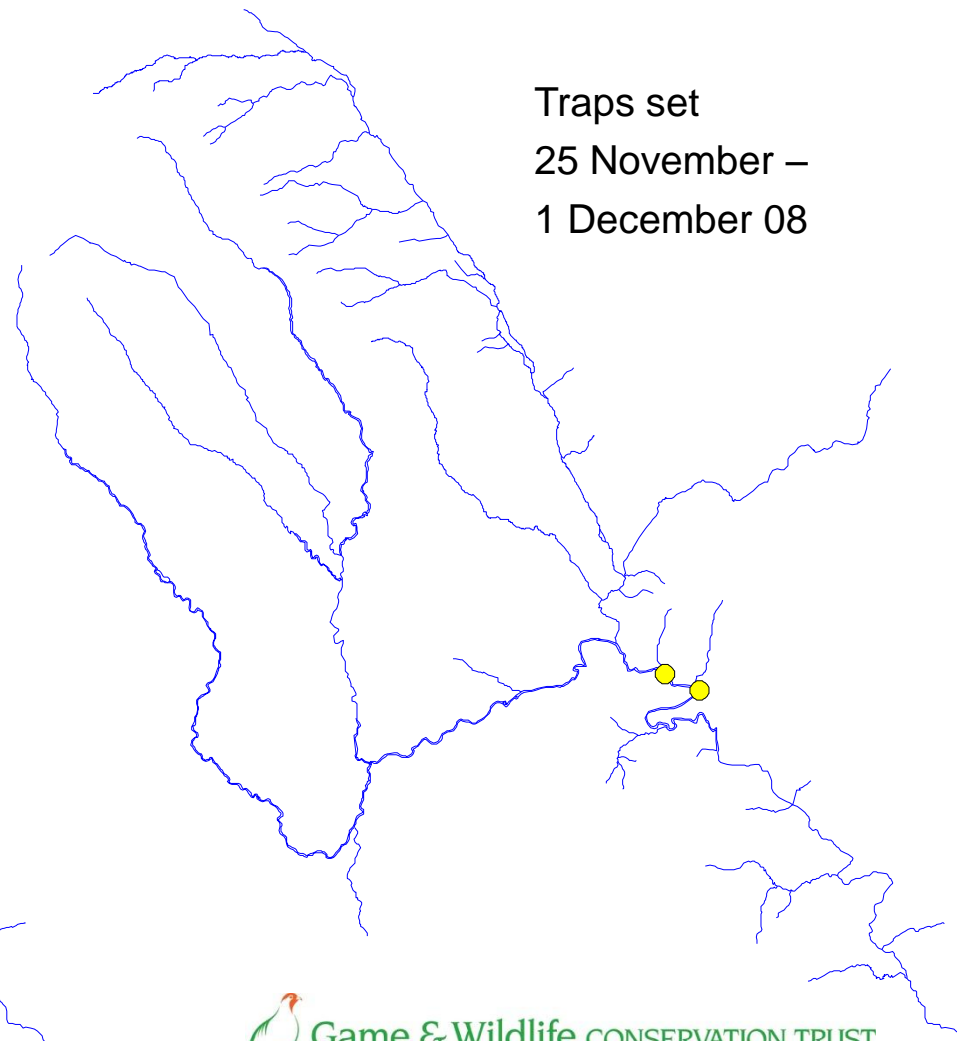

# River Monnow catchment

Check 106  
24-28 November 08

Traps set  
25 November –  
1 December 08