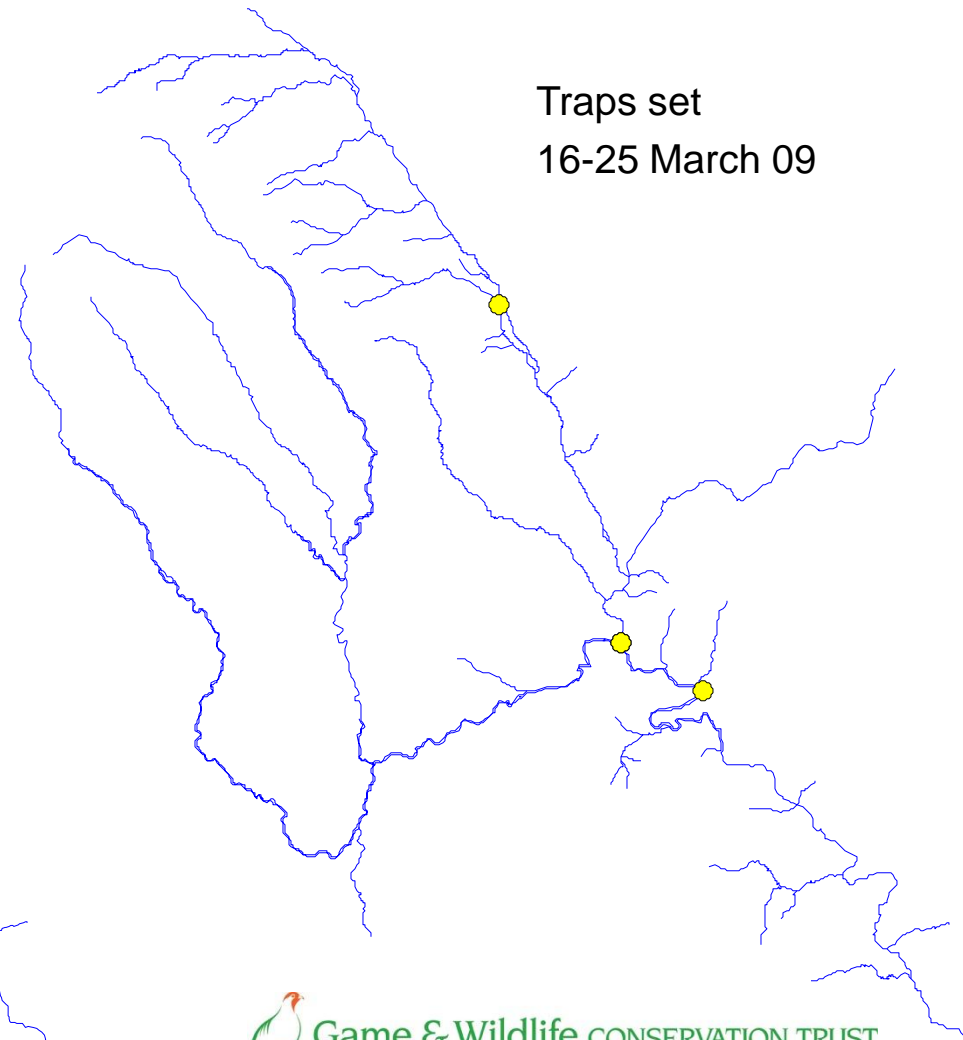

Traps set
16-25 March 09