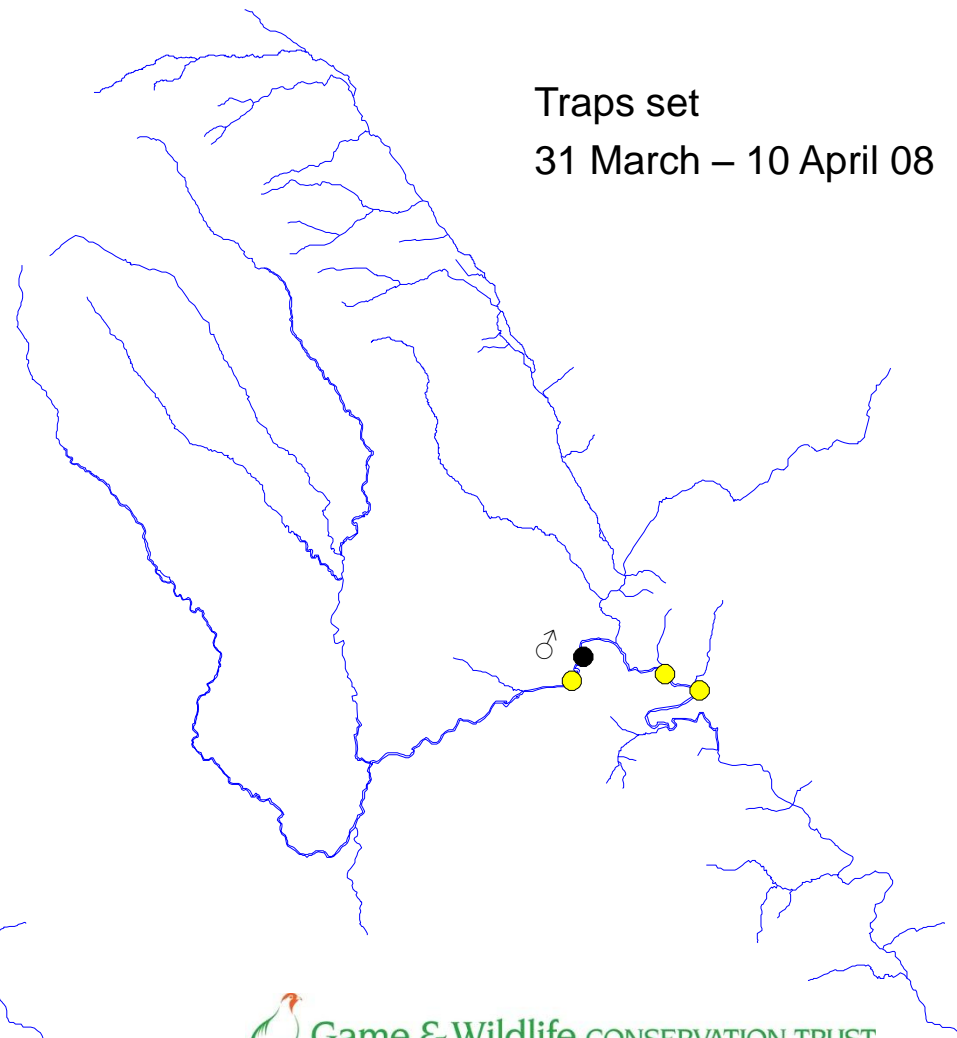

River Monnow catchment