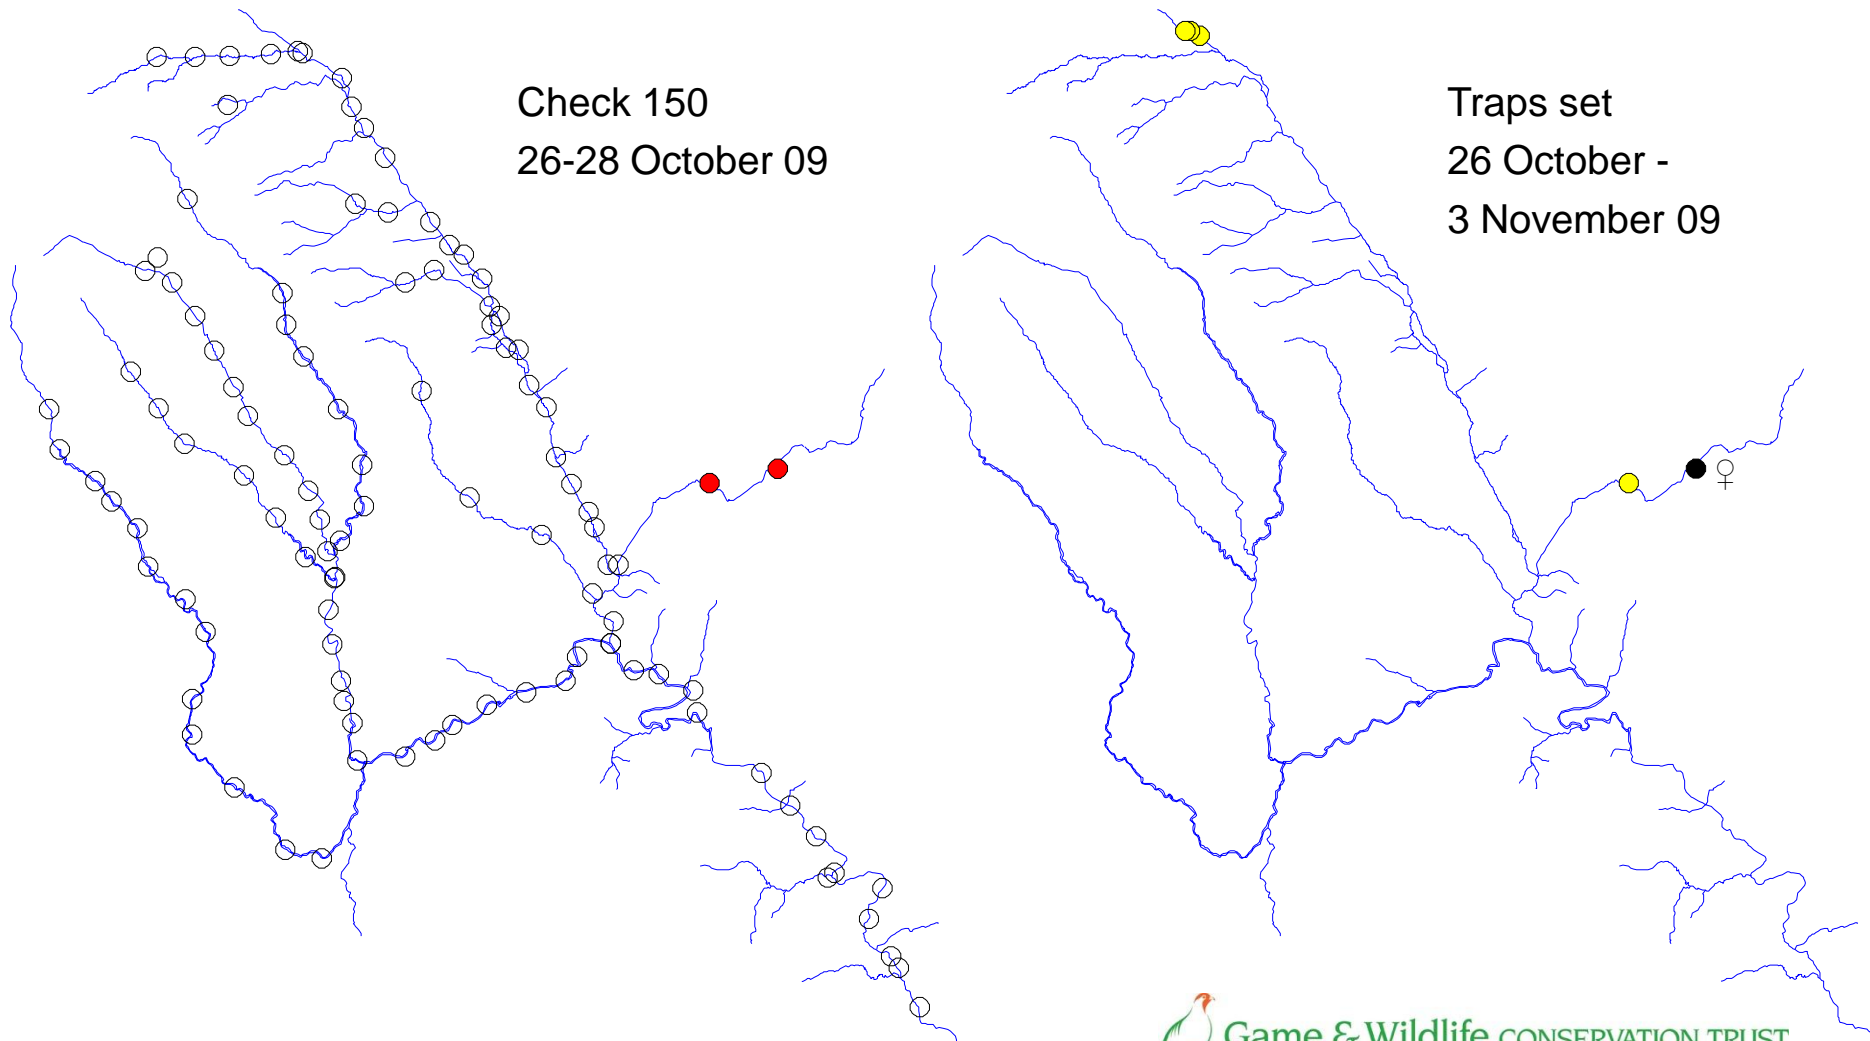

River Monnow catchment