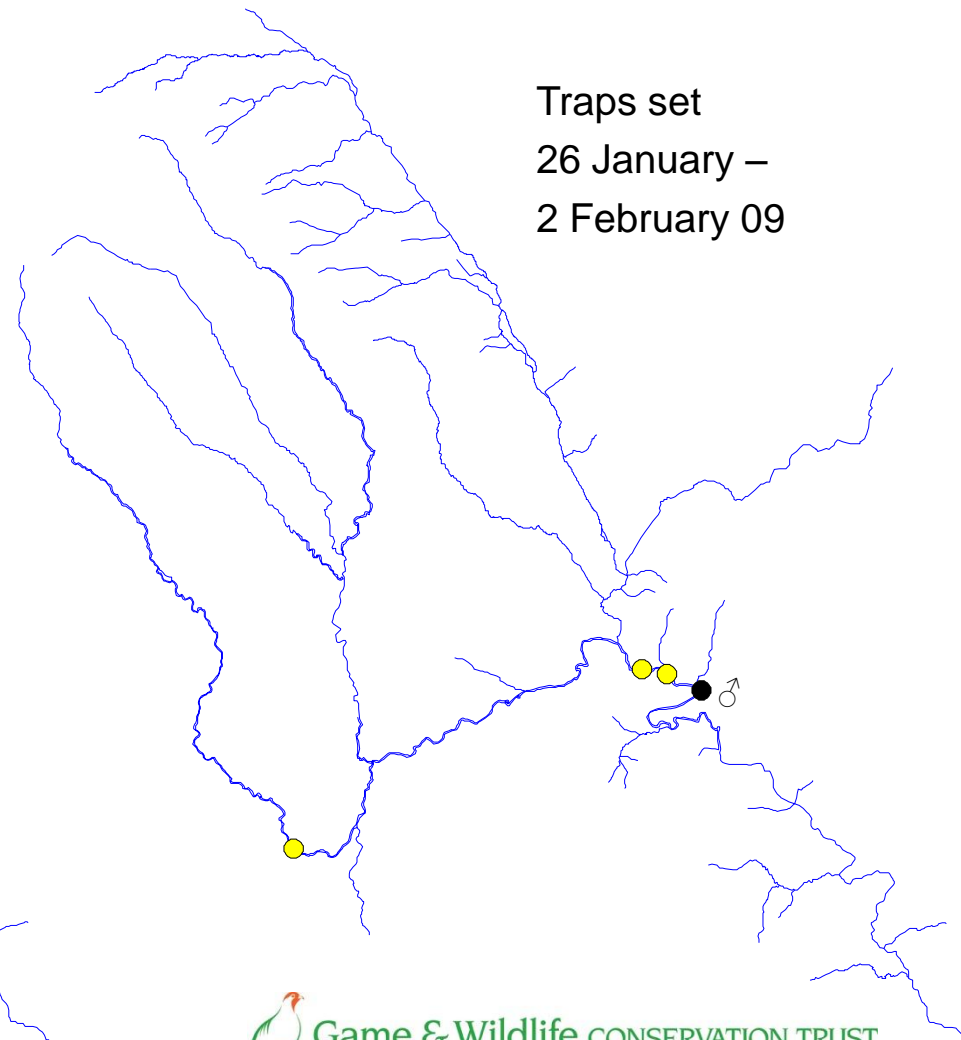

Traps set
26 January –
2 February 09