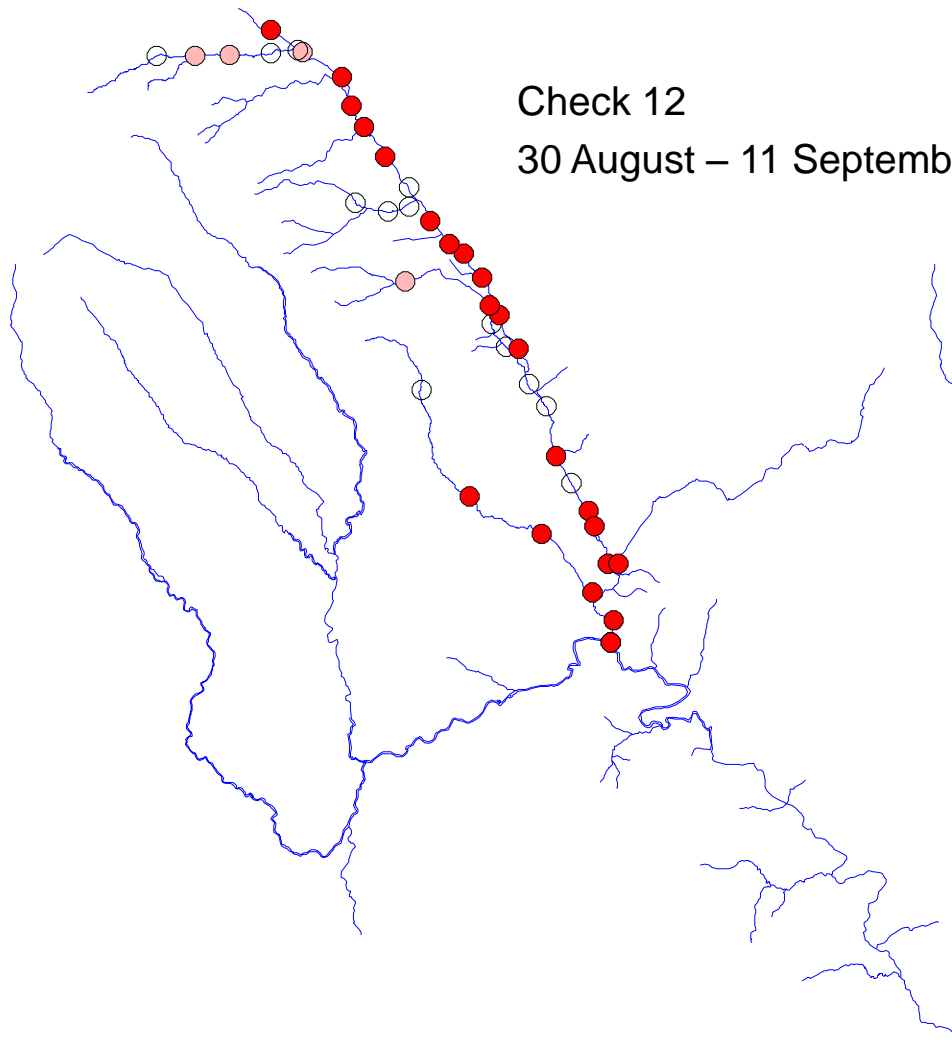

# River Monnow catchment

Check 12  
30 August – 11 September 06

Traps set  
30 August –  
27 September 06