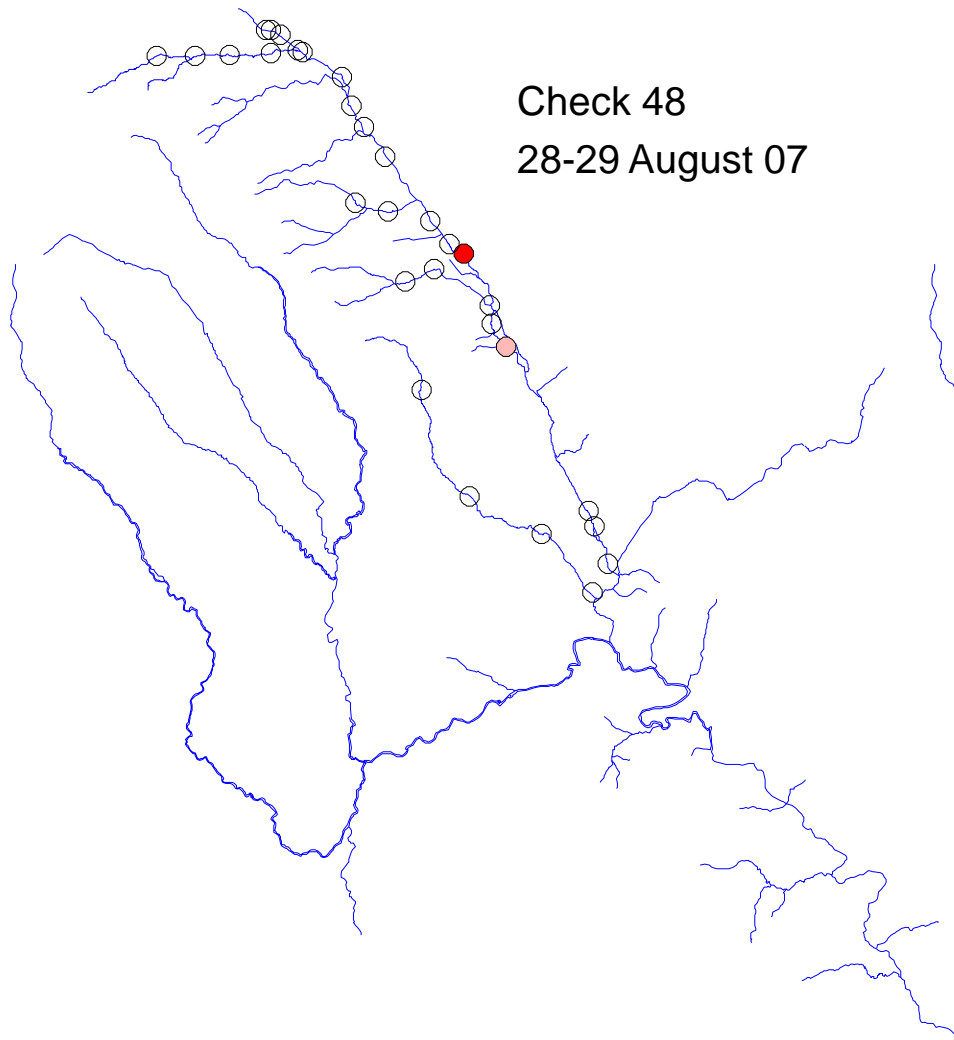

River Monnow catchment