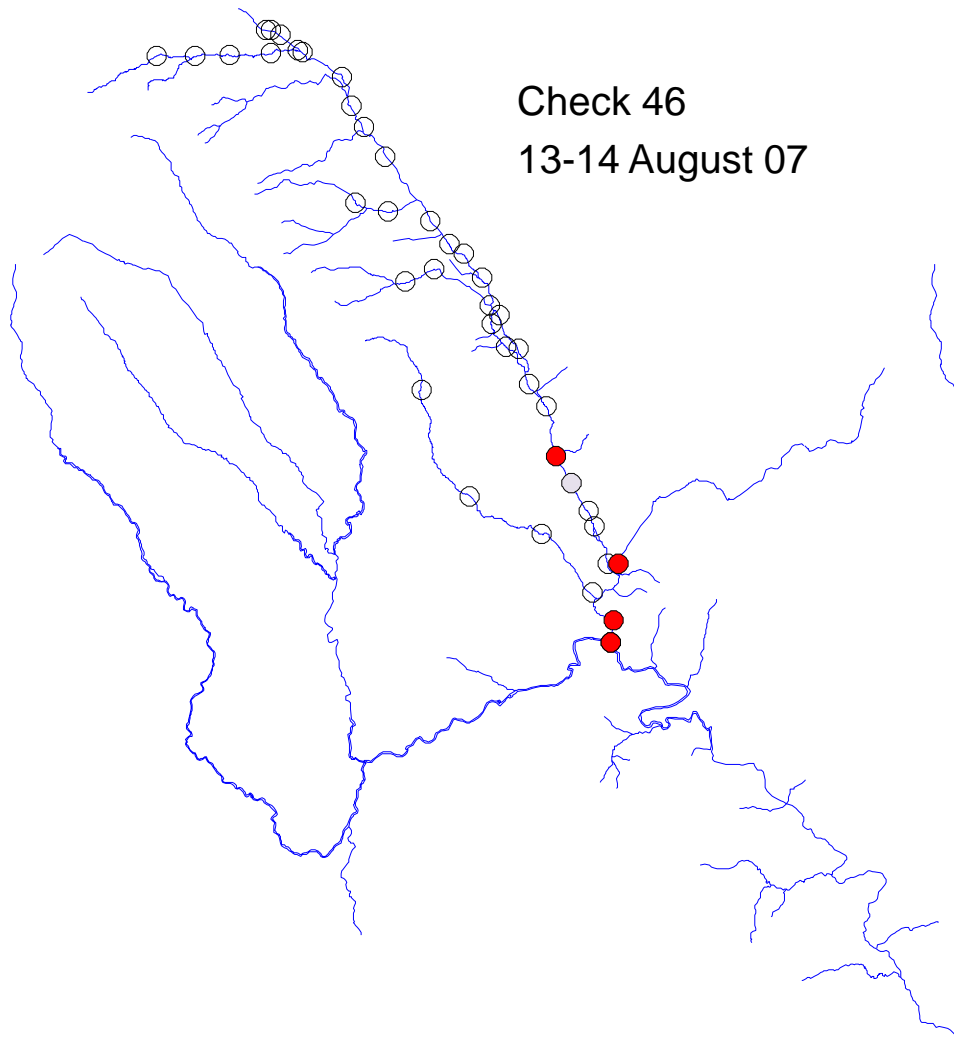

River Monnow catchment