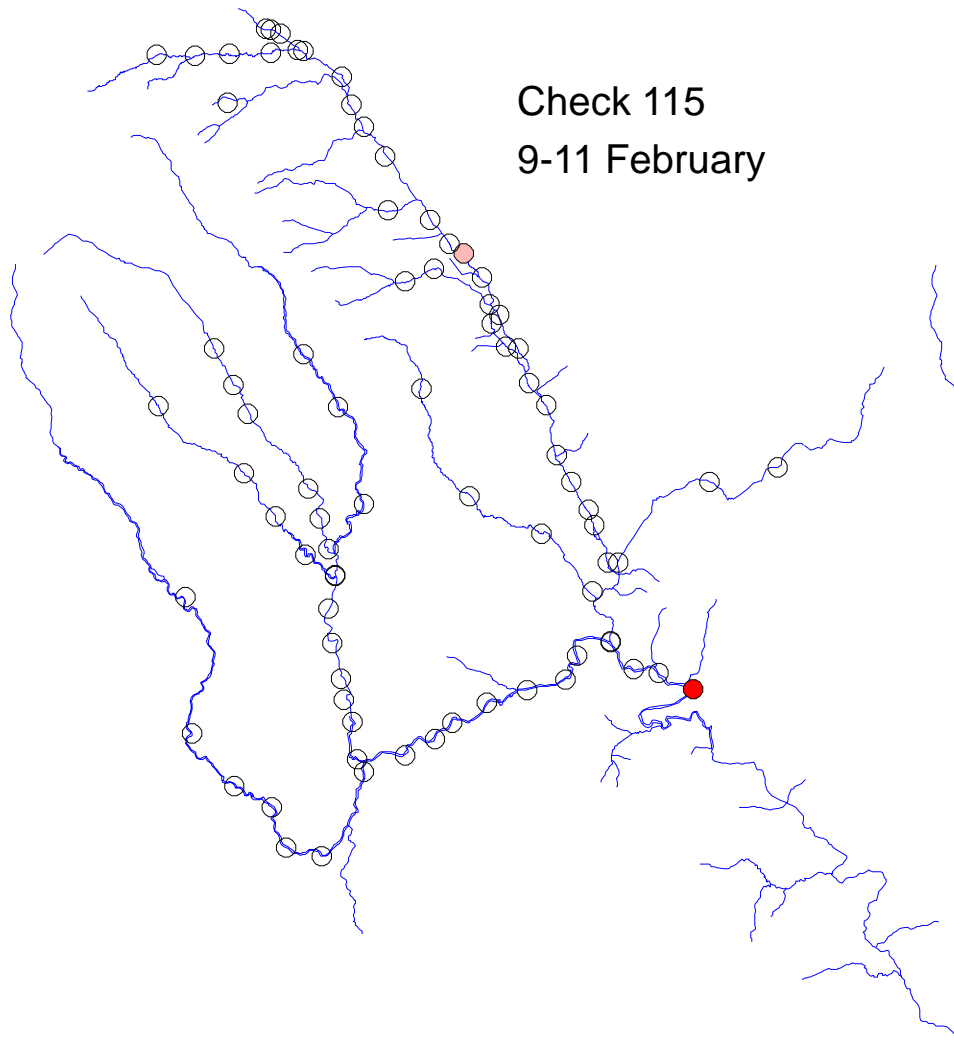

River Monnow catchment

Check 115
9-11 February