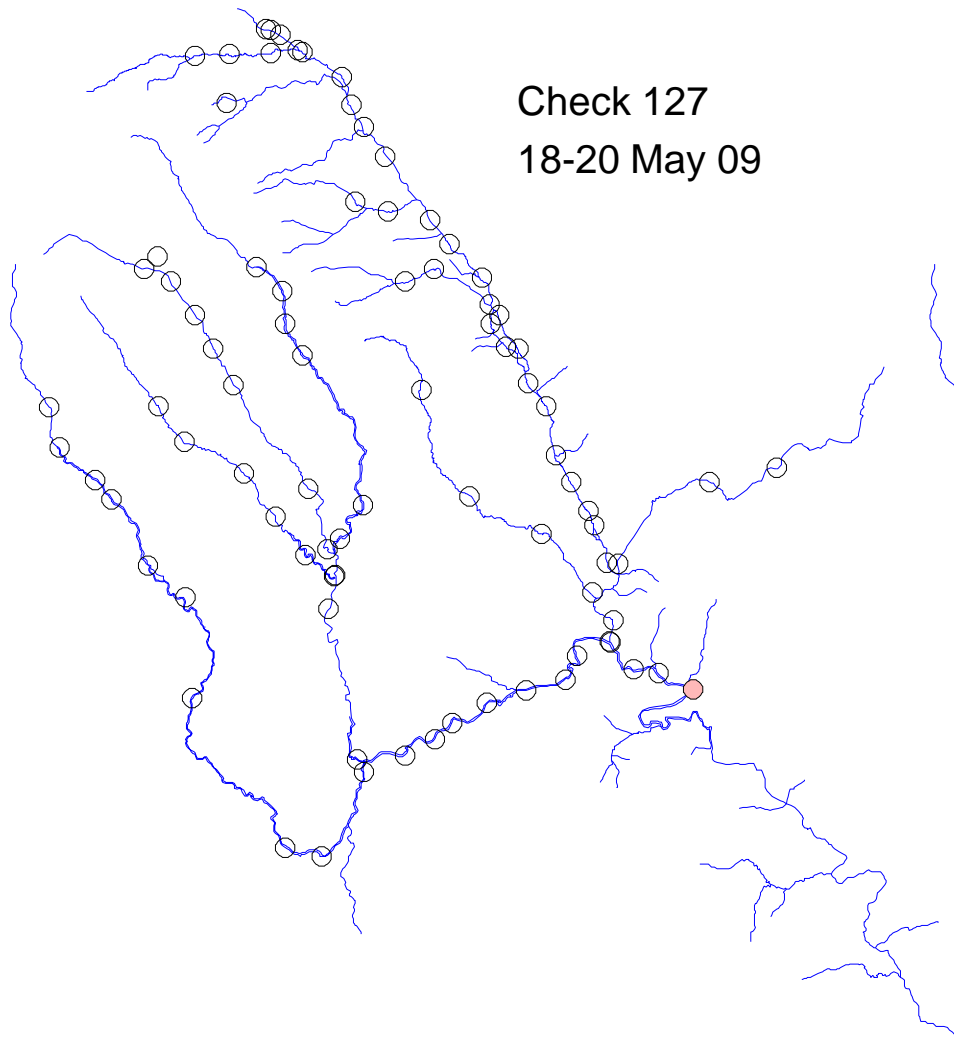

River Monnow catchment

Check 127
18-20 May 09