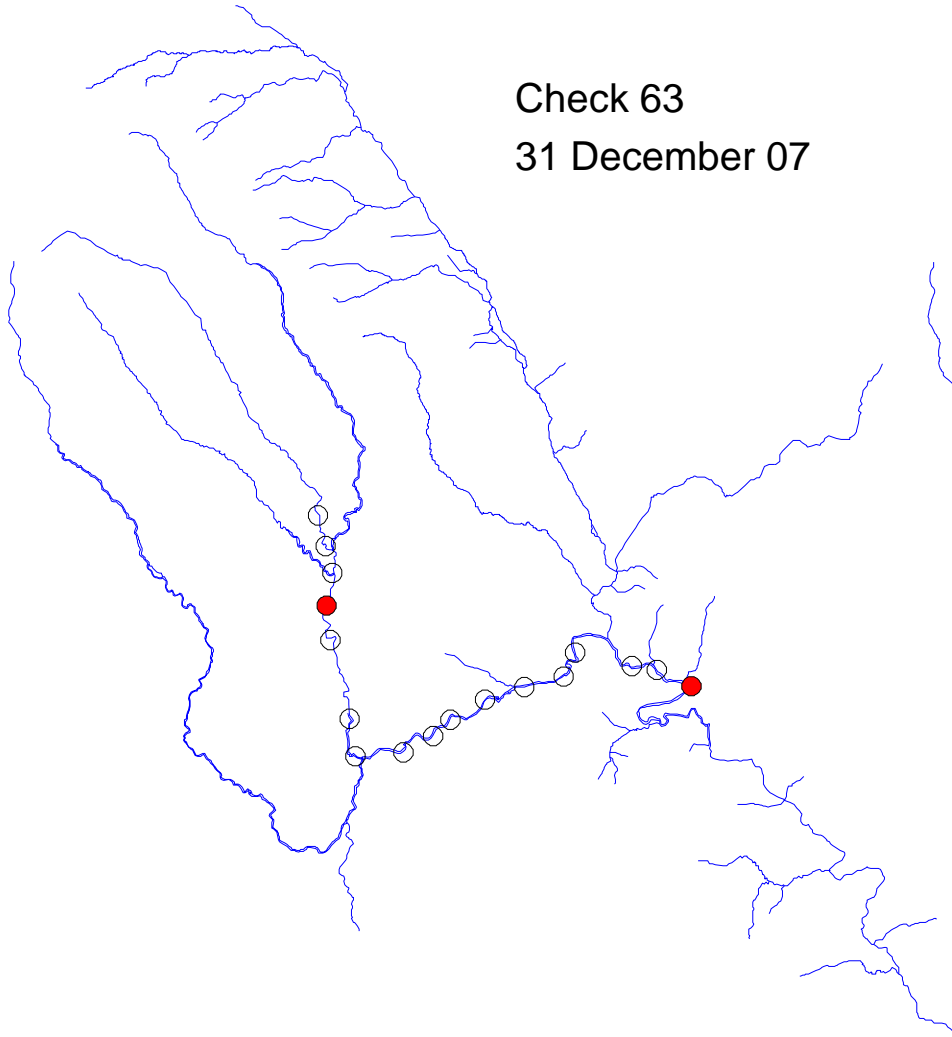

River Monnow catchment

Check 63
31 December 07