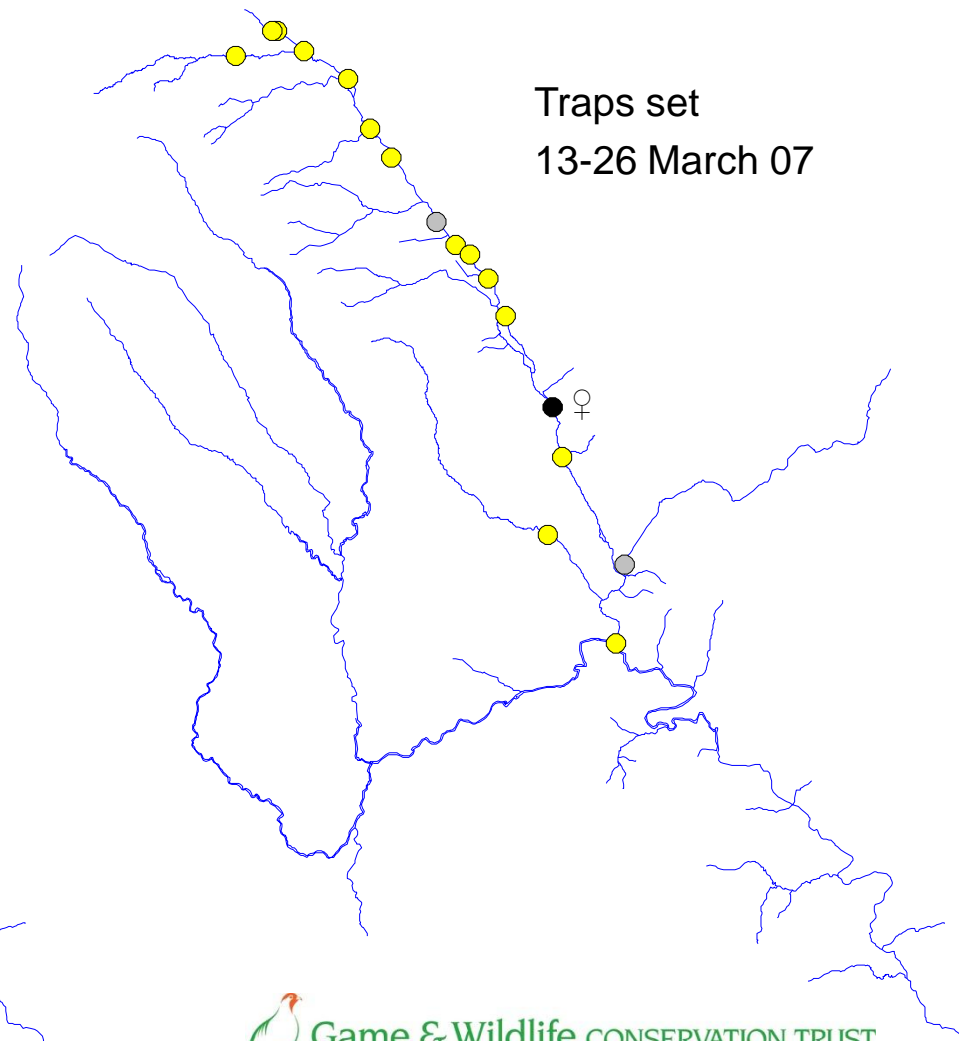

River Monnow catchment