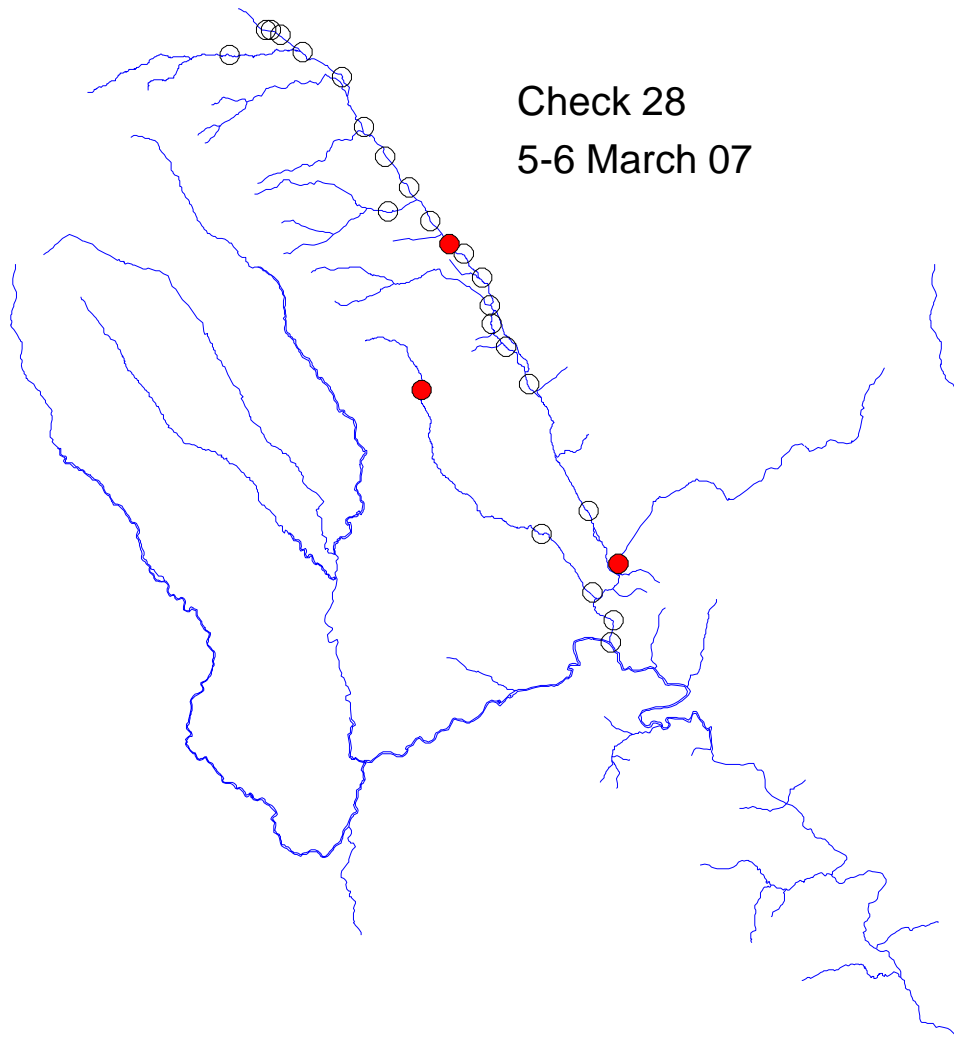

River Monnow catchment