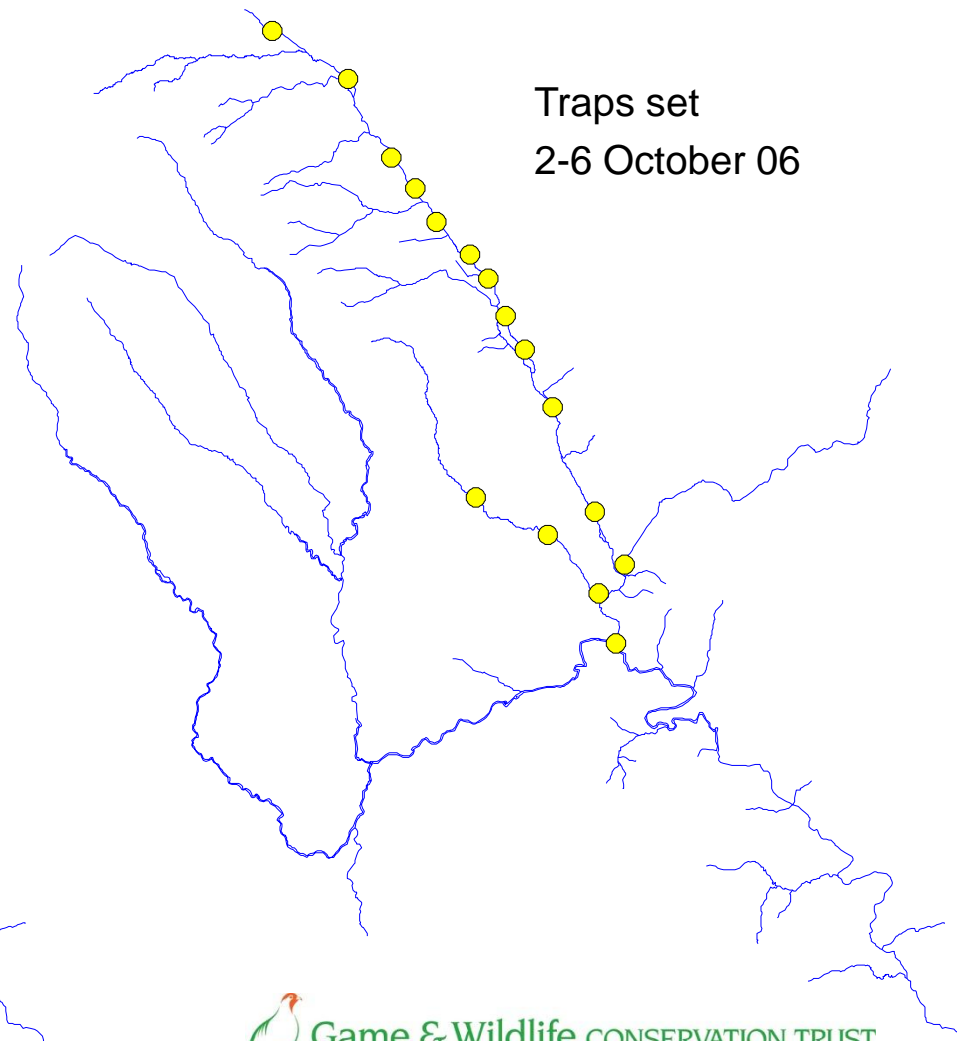

Traps set
2-6 October 06