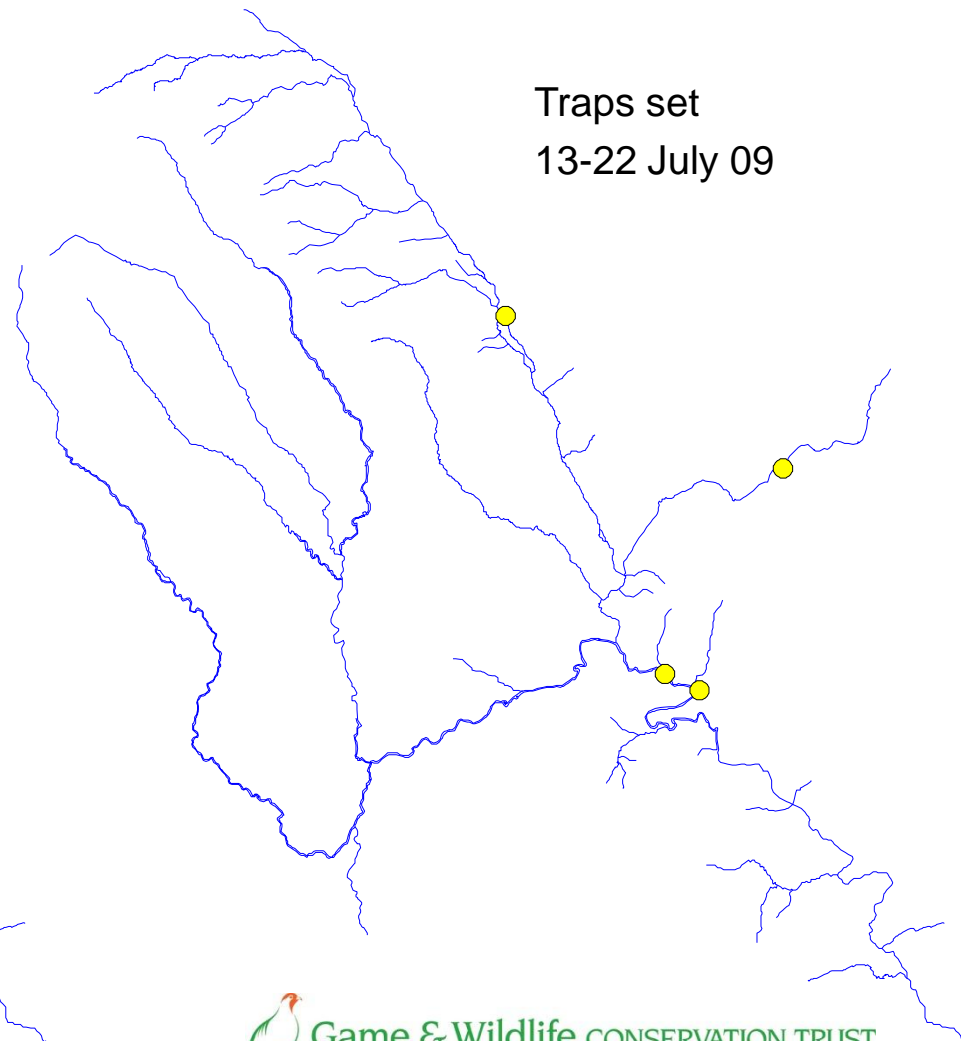

# River Monnow catchment

Check 135  
13-15 July 09

Traps set  
13-22 July 09