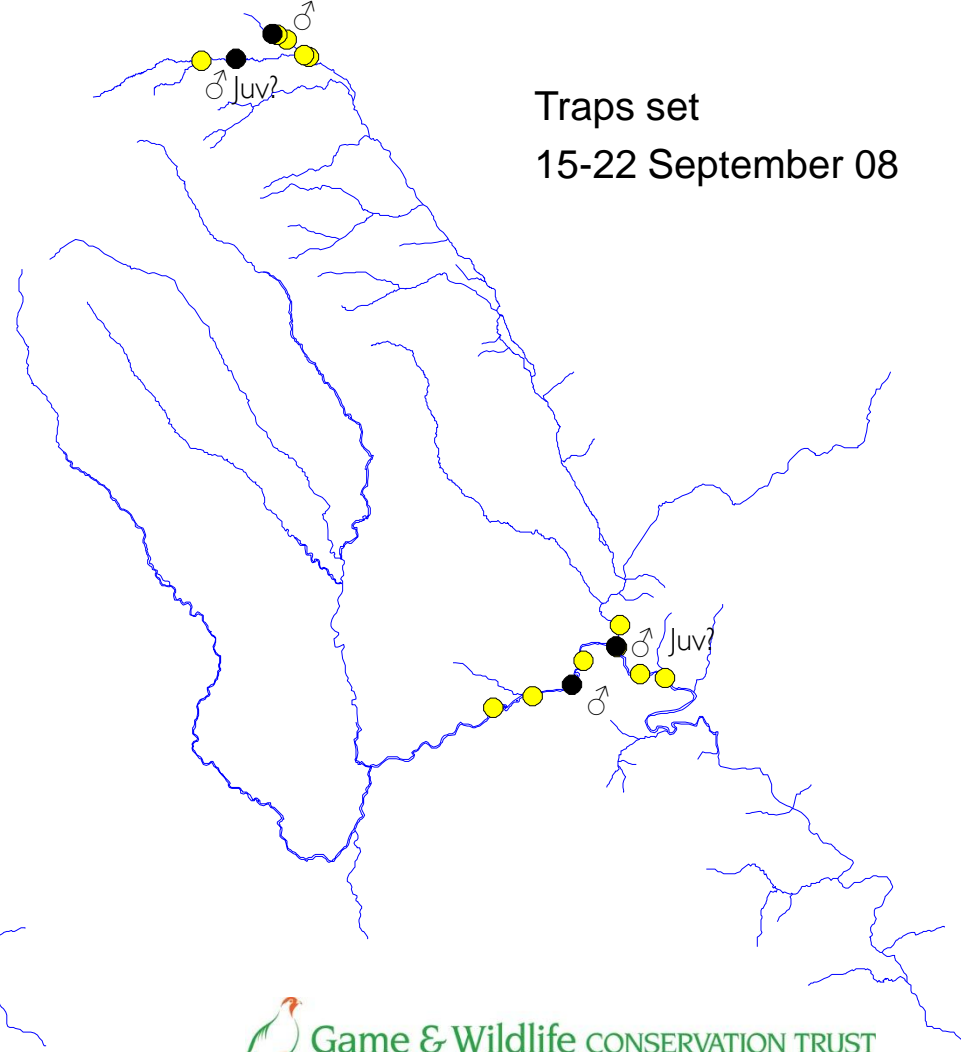

Traps set
15-22 September 08