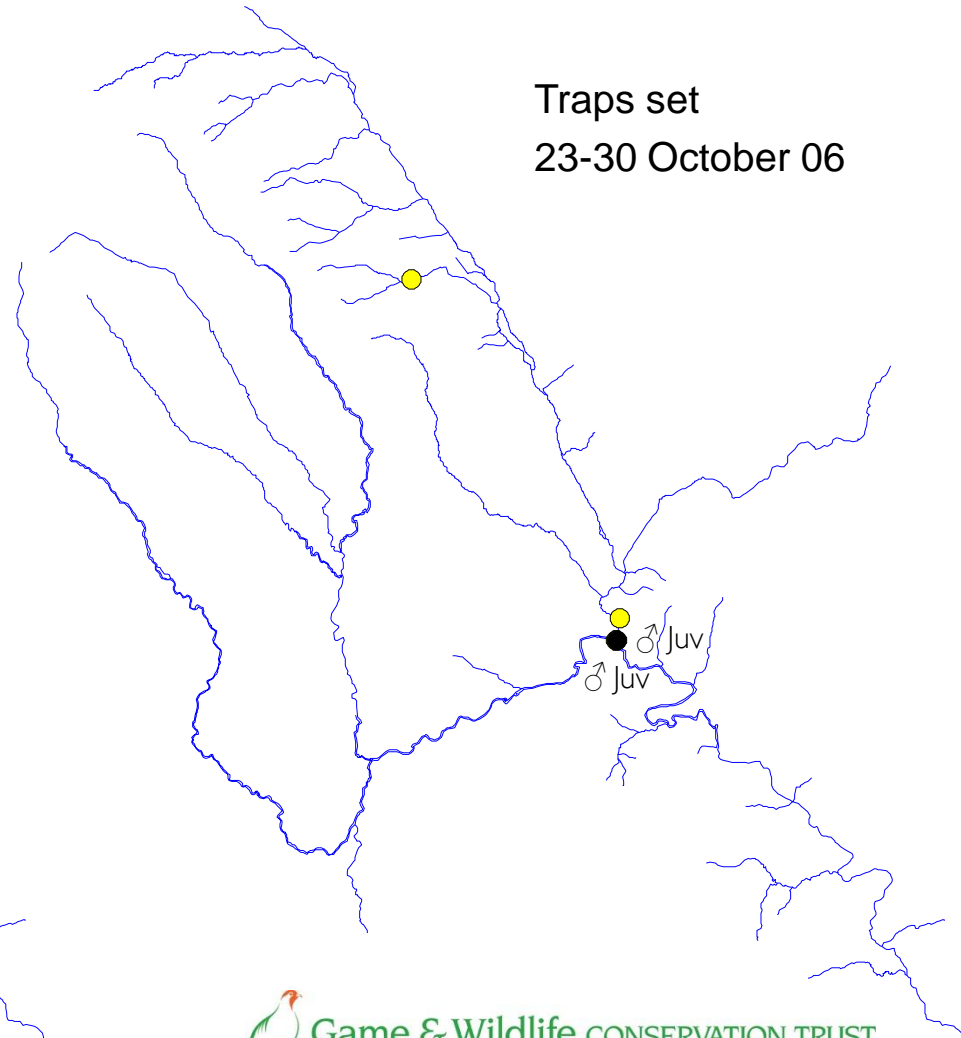

# River Monnow catchment

Check 18  
23-24 October 06

Traps set  
23-30 October 06