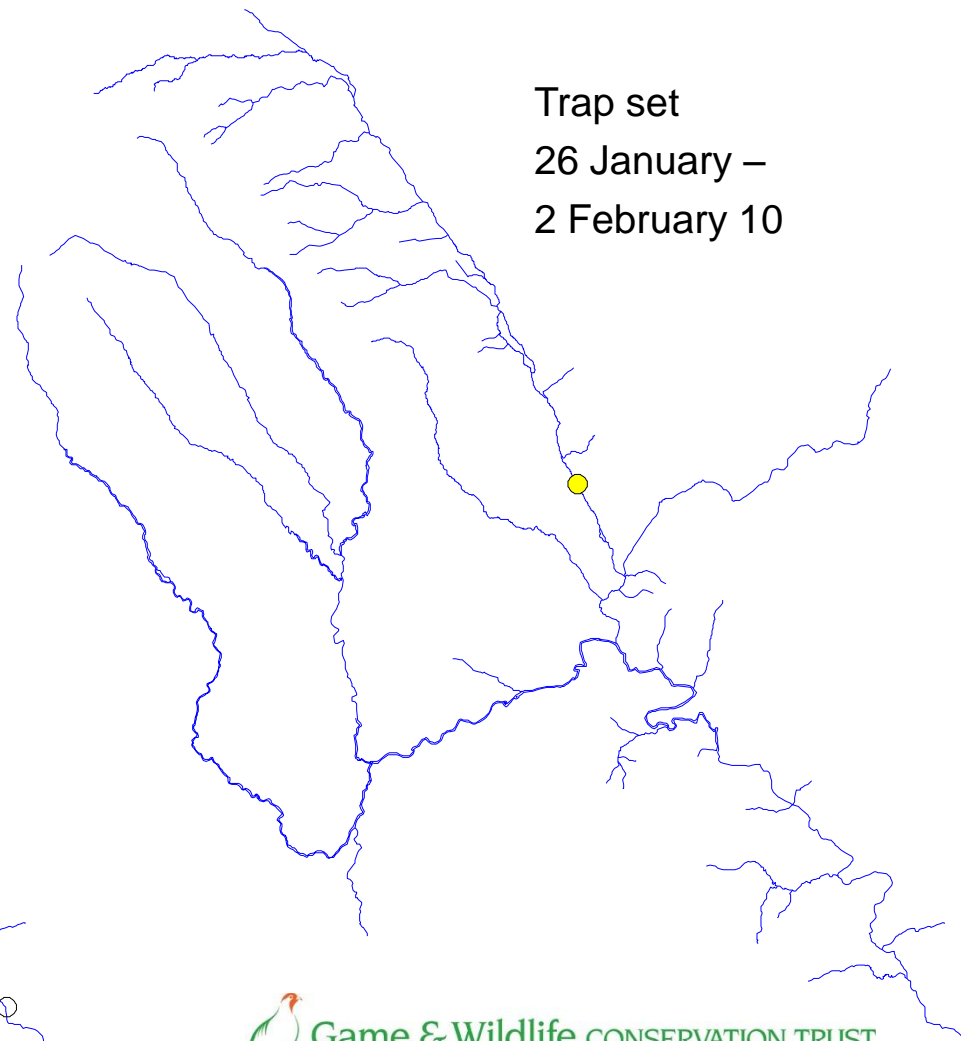

# River Monnow catchment

Check 161  
25-27 January 10

Trap set  
26 January –  
2 February 10