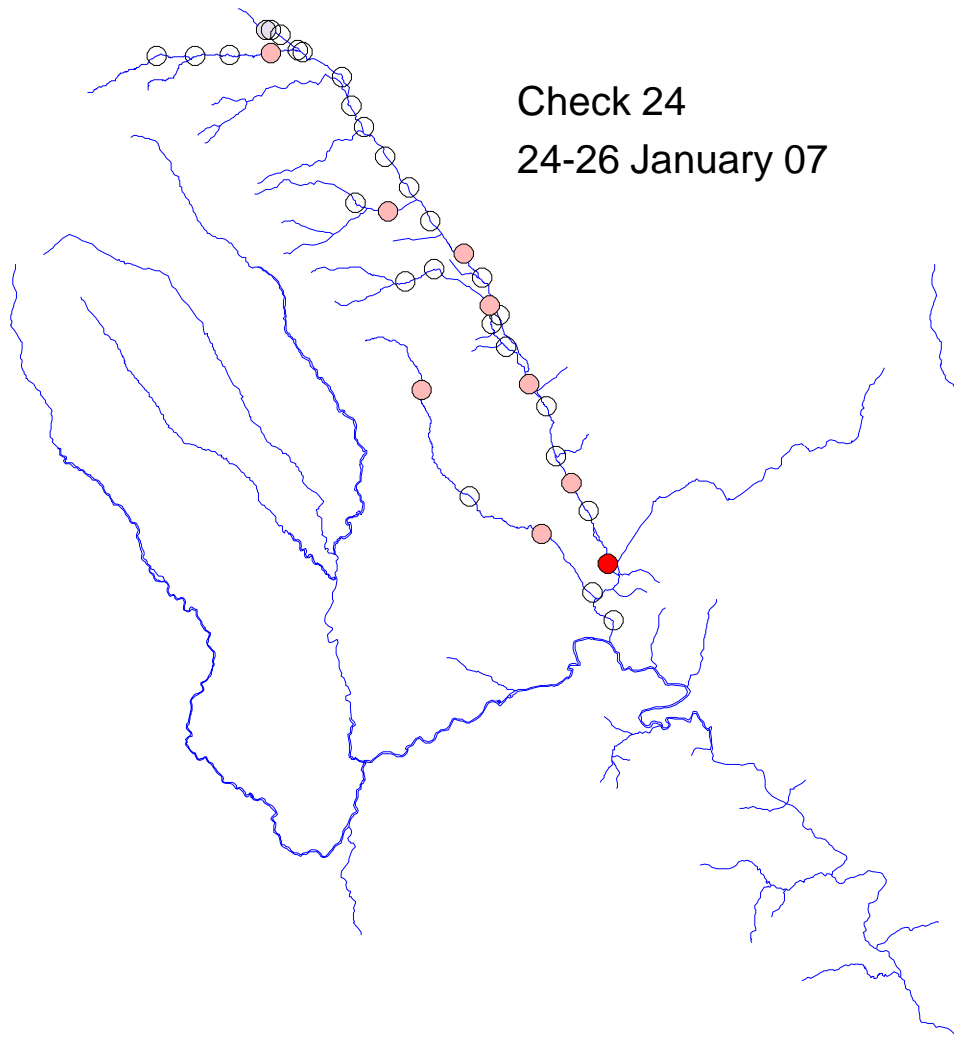

River Monnow catchment