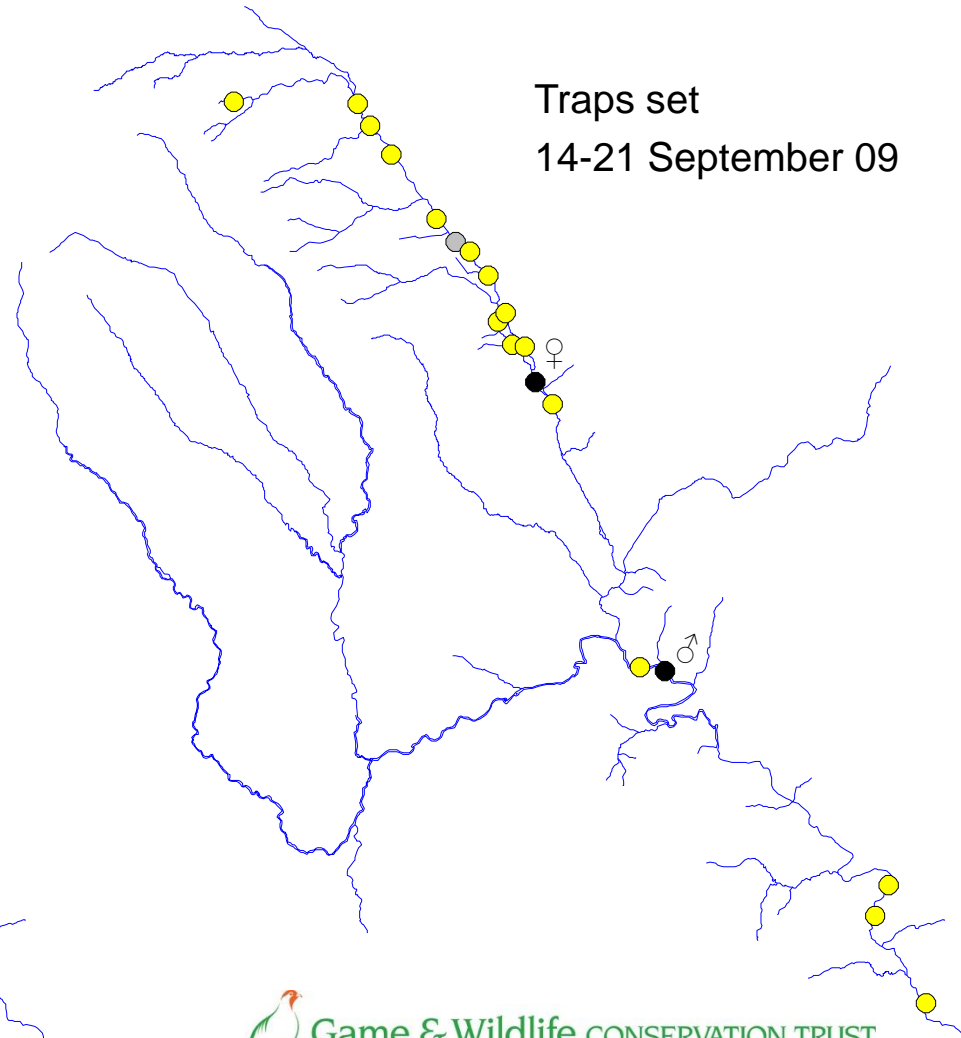

River Monnow catchment