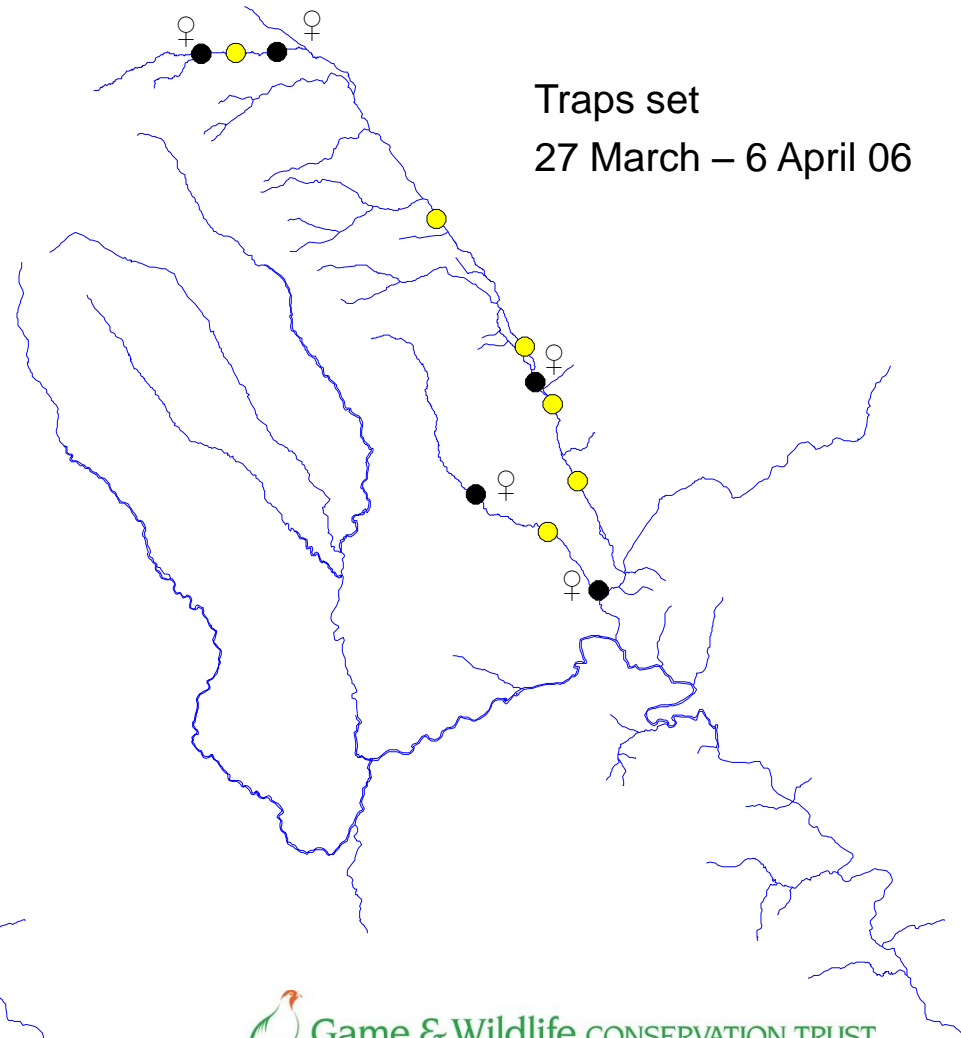

River Monnow catchment