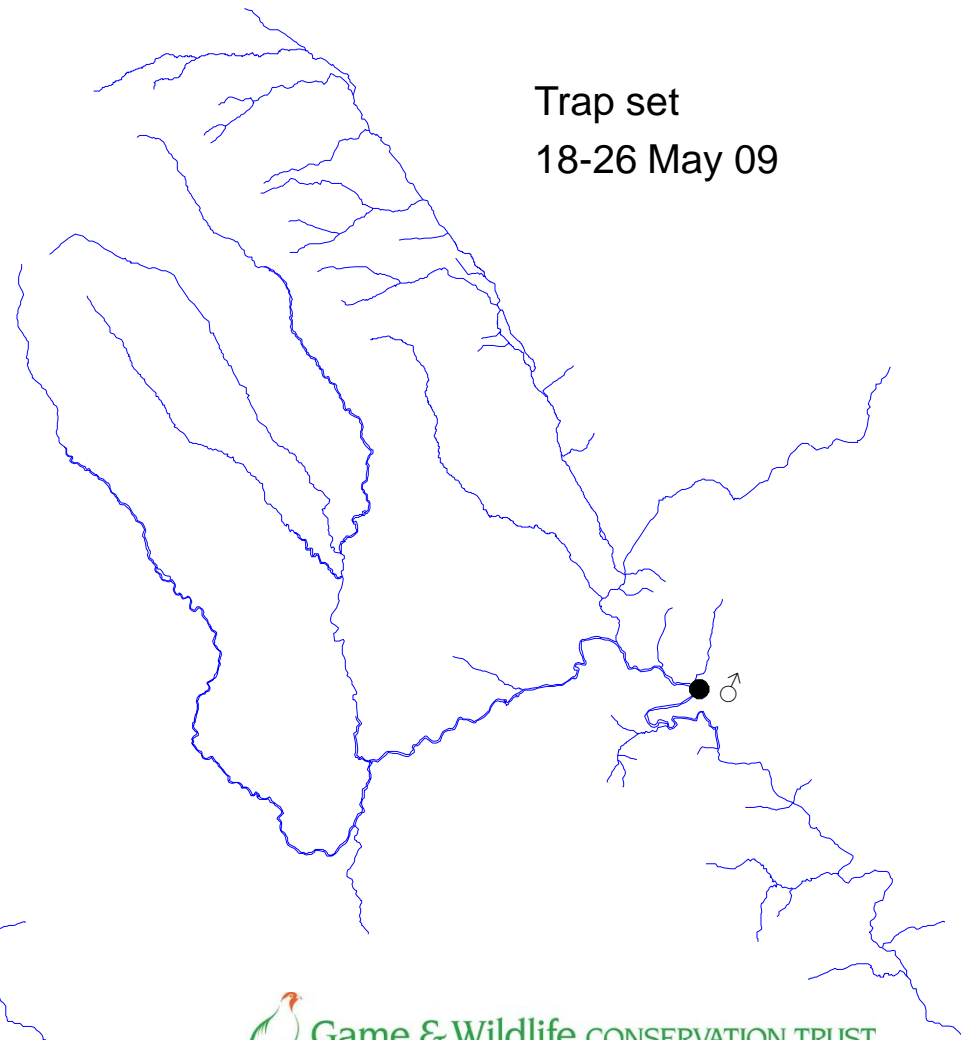

# River Monnow catchment

Check 127  
18-20 May 09

Trap set  
18-26 May 09