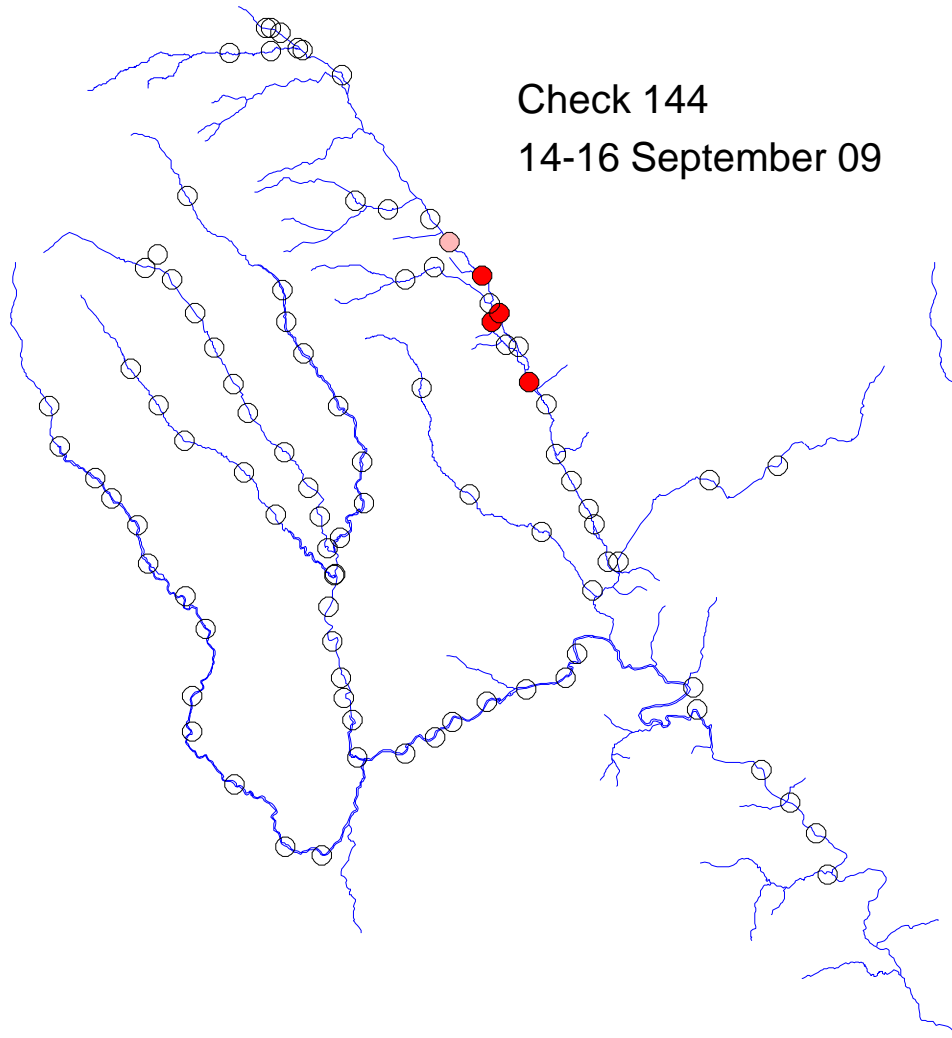

River Monnow catchment