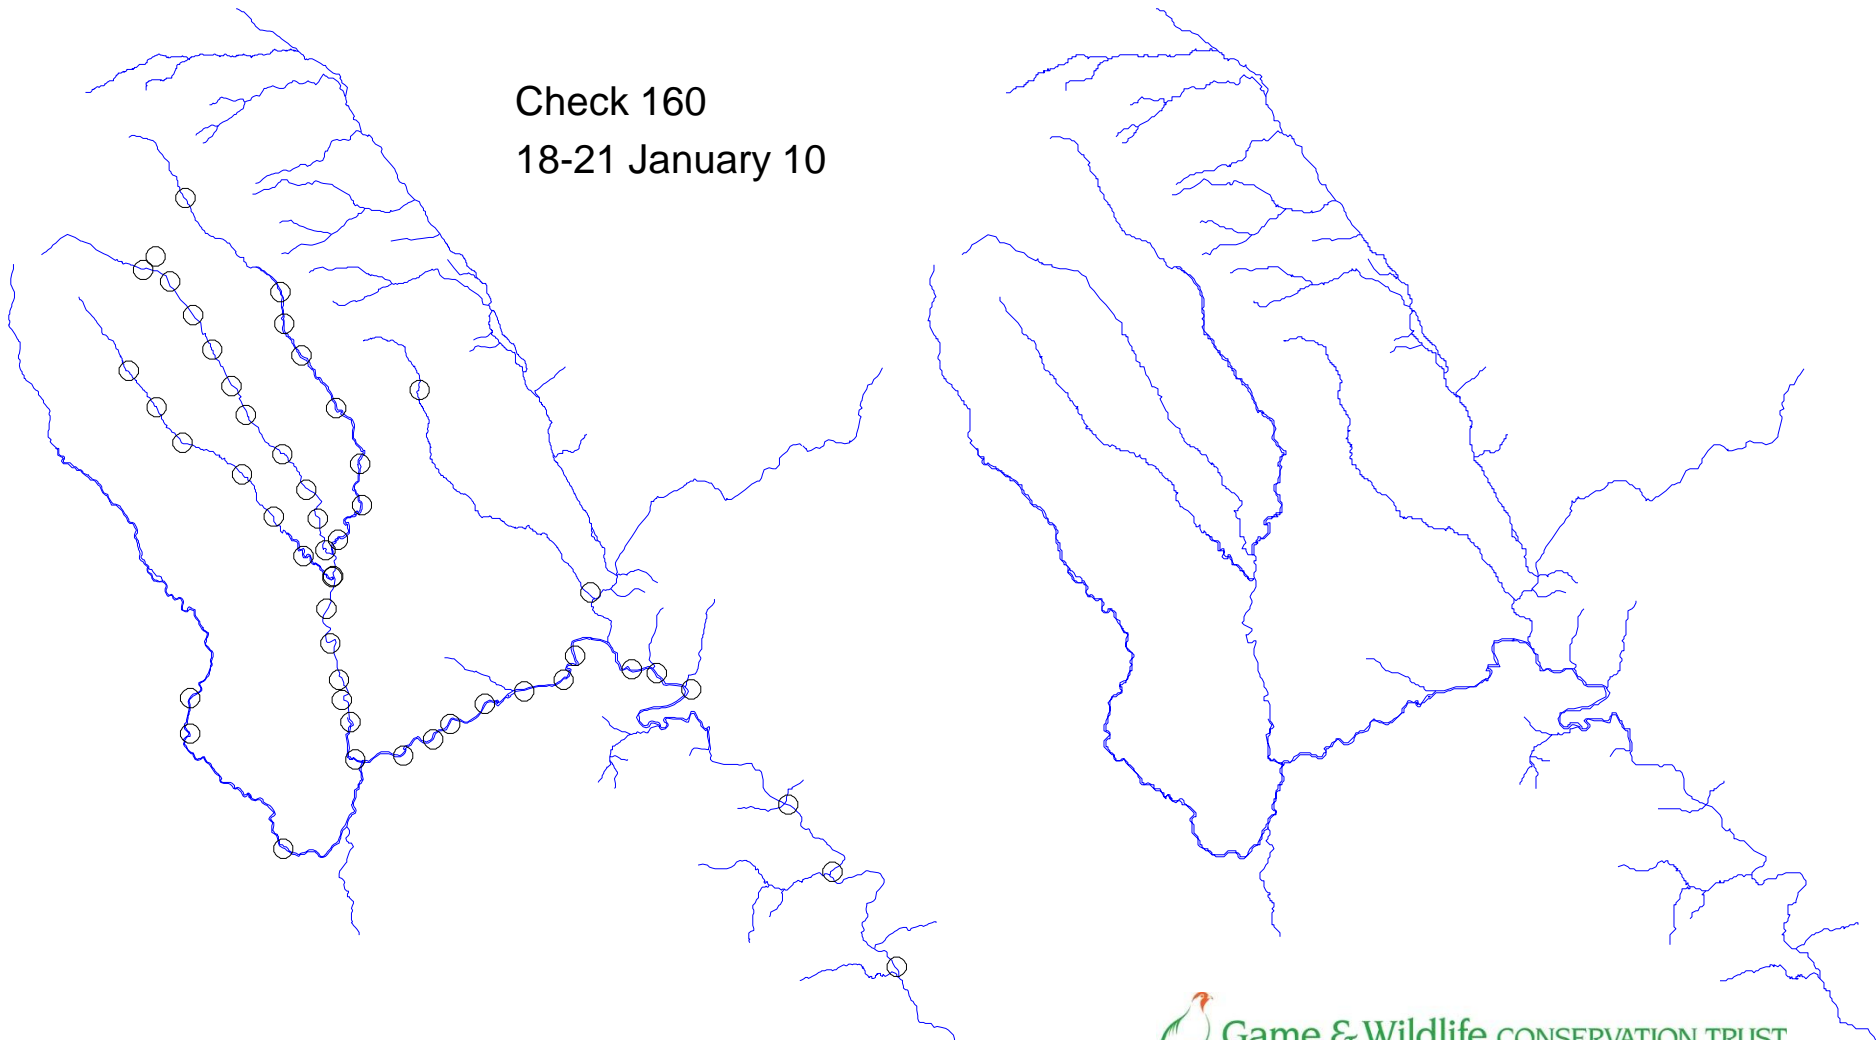

River Monnow catchment

Check 160
18-21 January 10