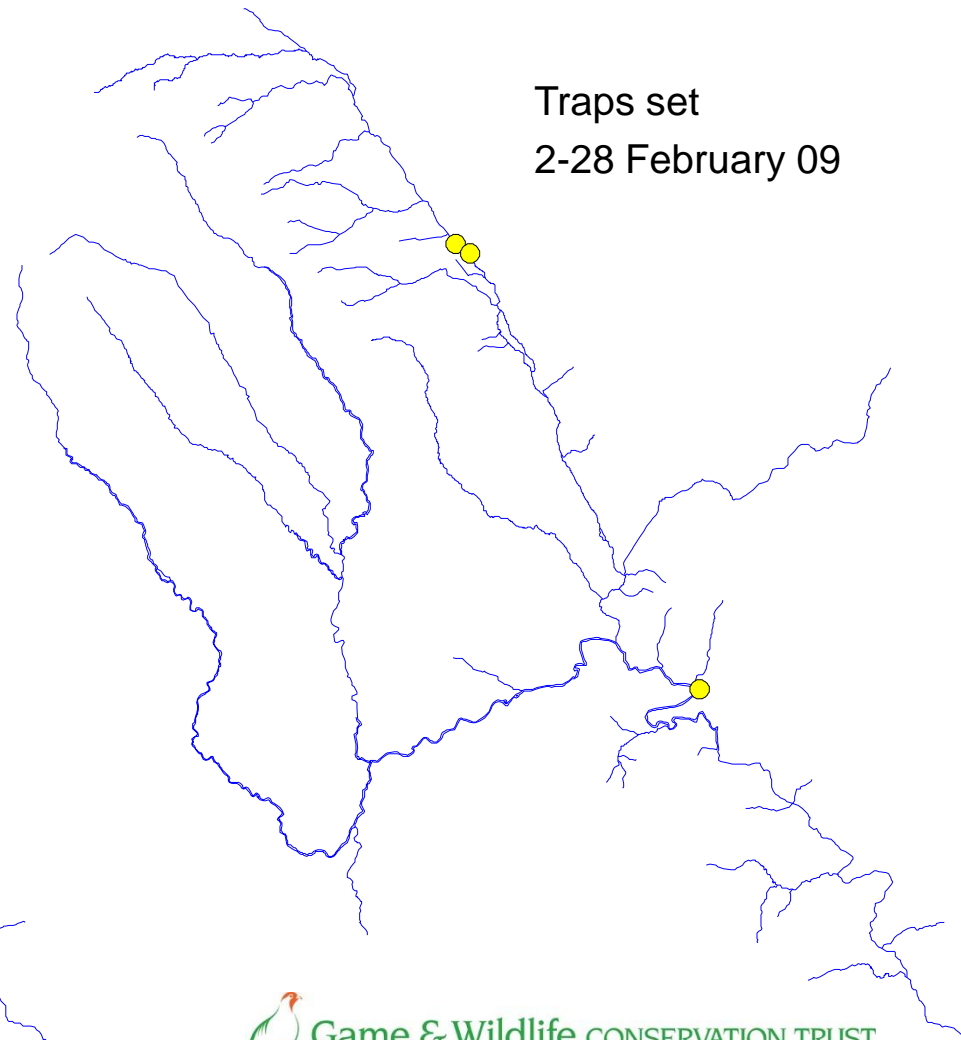

River Monnow catchment