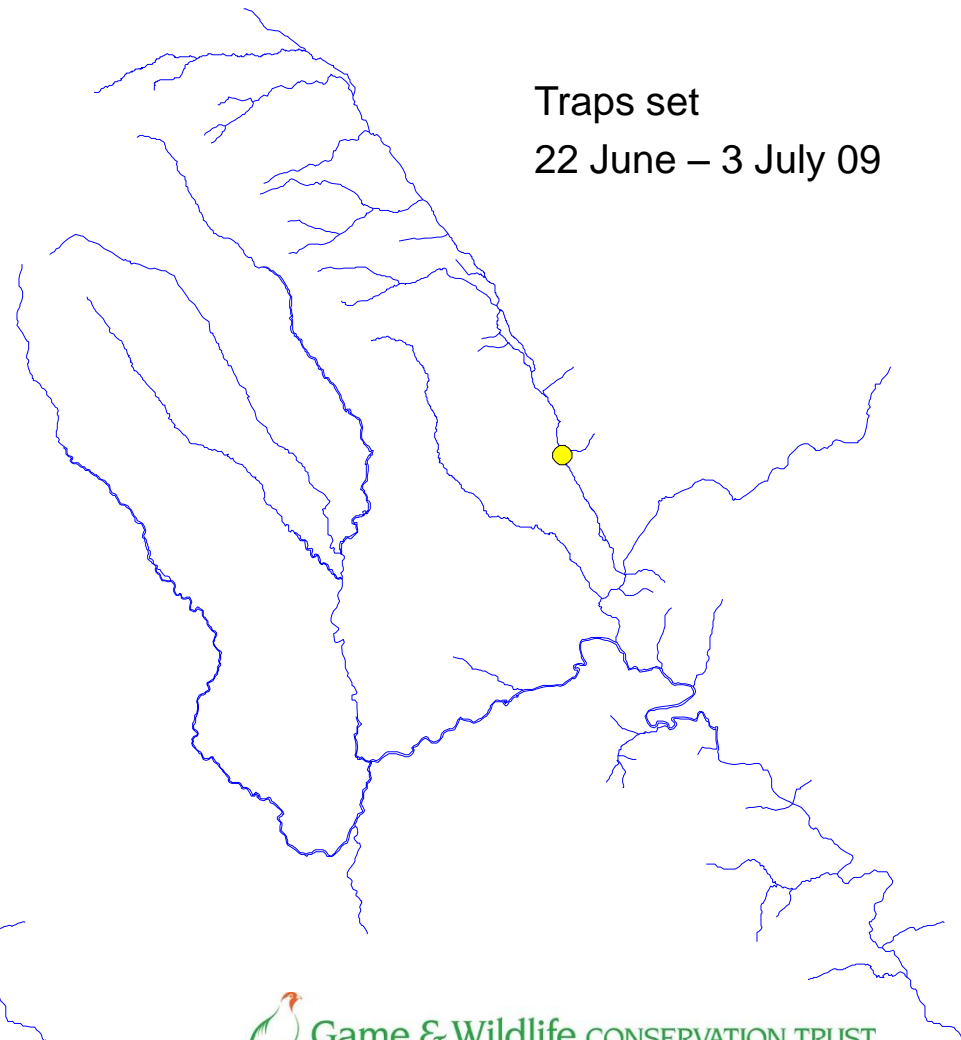

# River Monnow catchment

Check 132  
22-24 June 09

Traps set  
22 June – 3 July 09