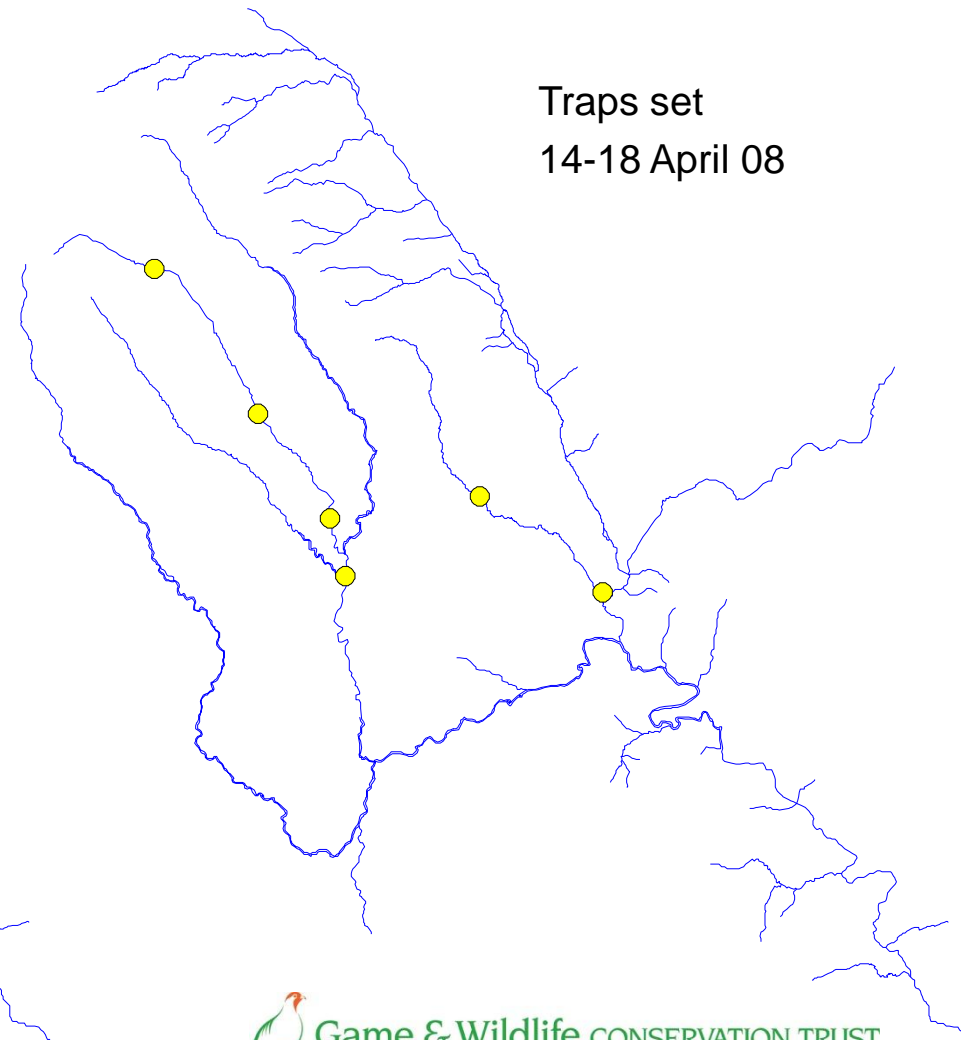

Traps set
14-18 April 08