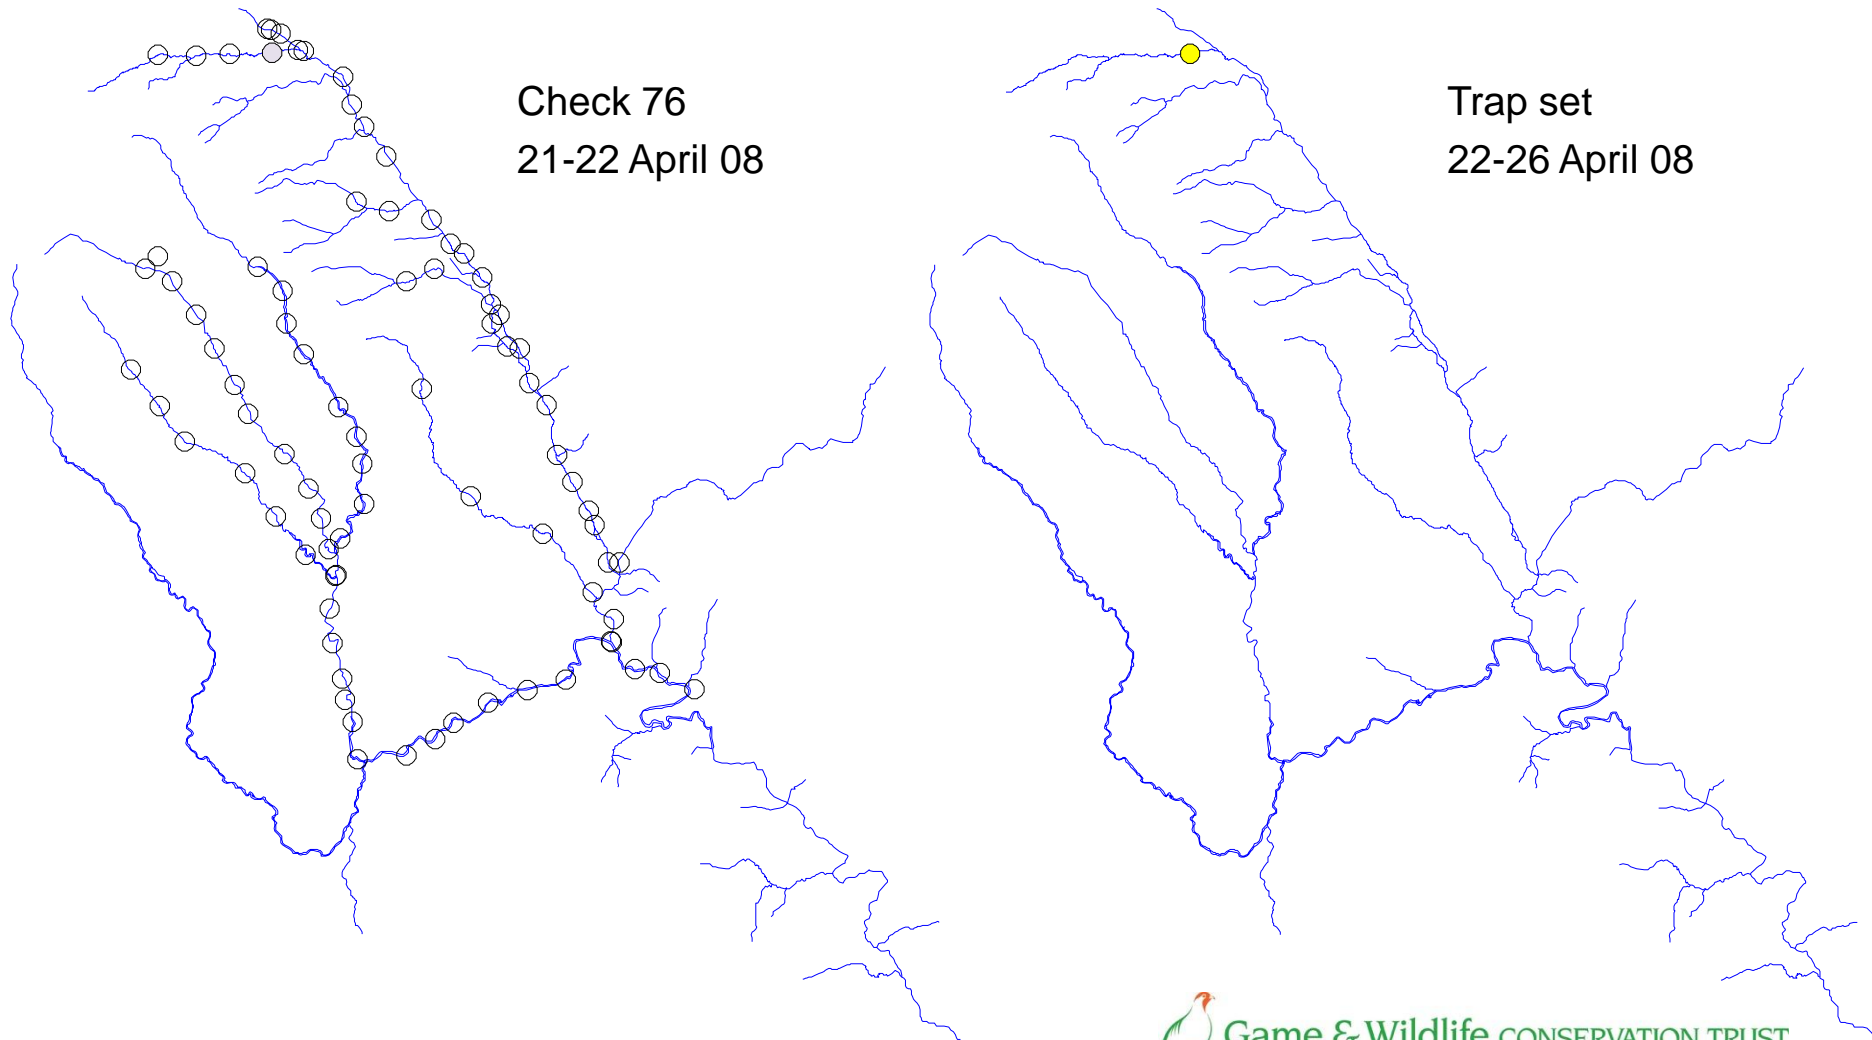

River Monnow catchment

Check 76
21-22 April 08

Trap set
22-26 April 08