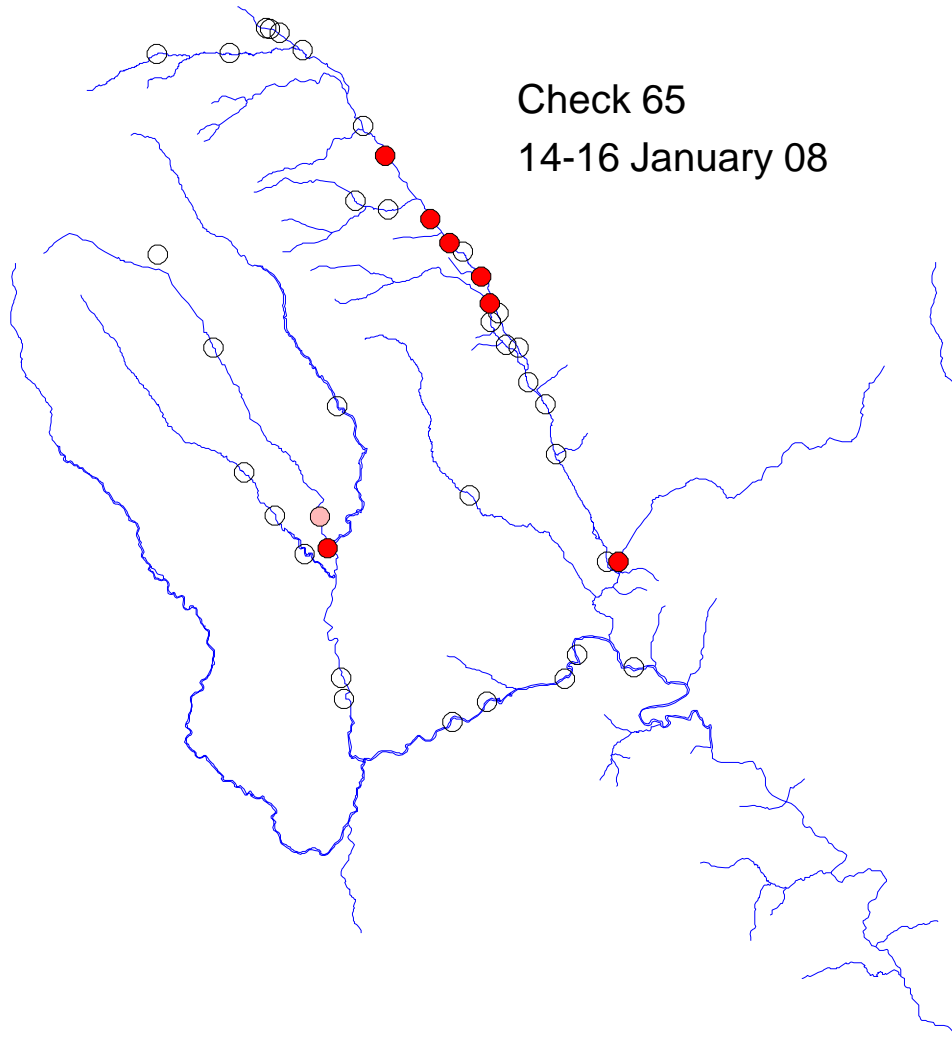

River Monnow catchment

Check 65
14-16 January 08