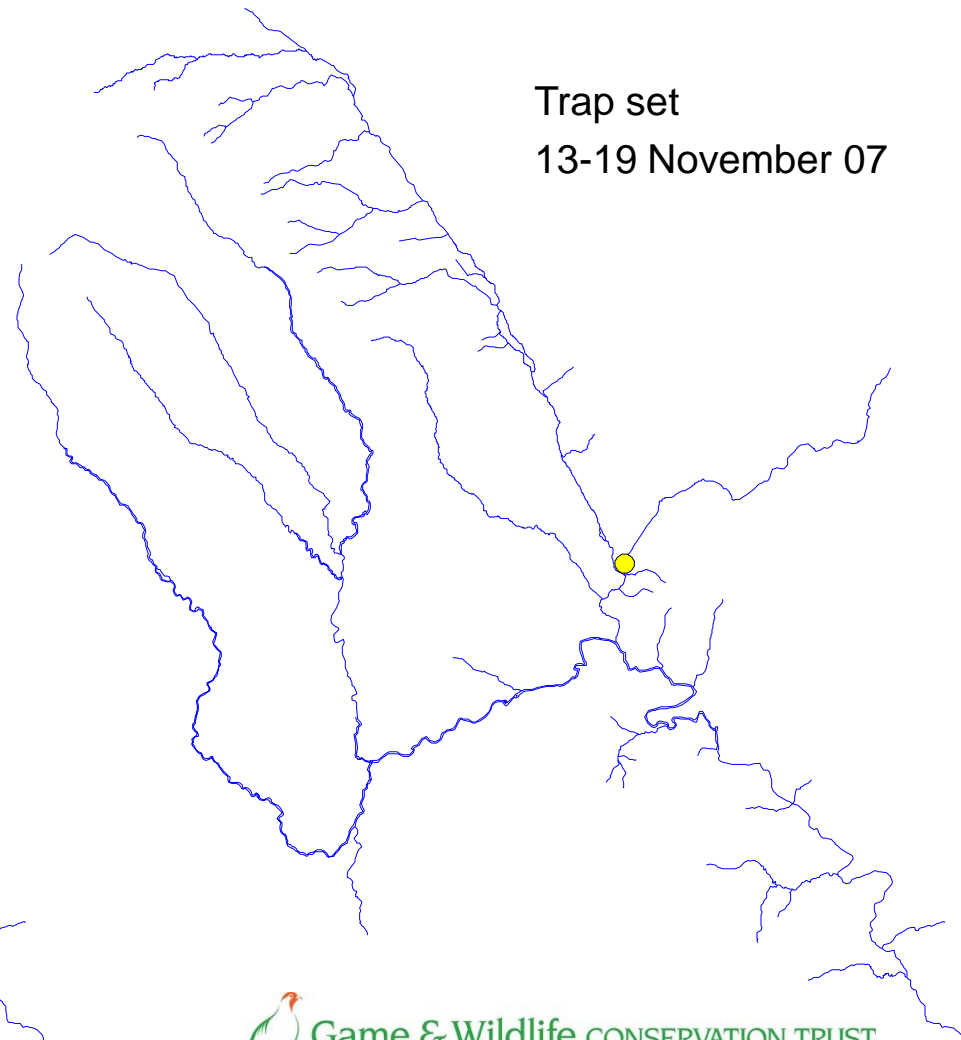

River Monnow catchment