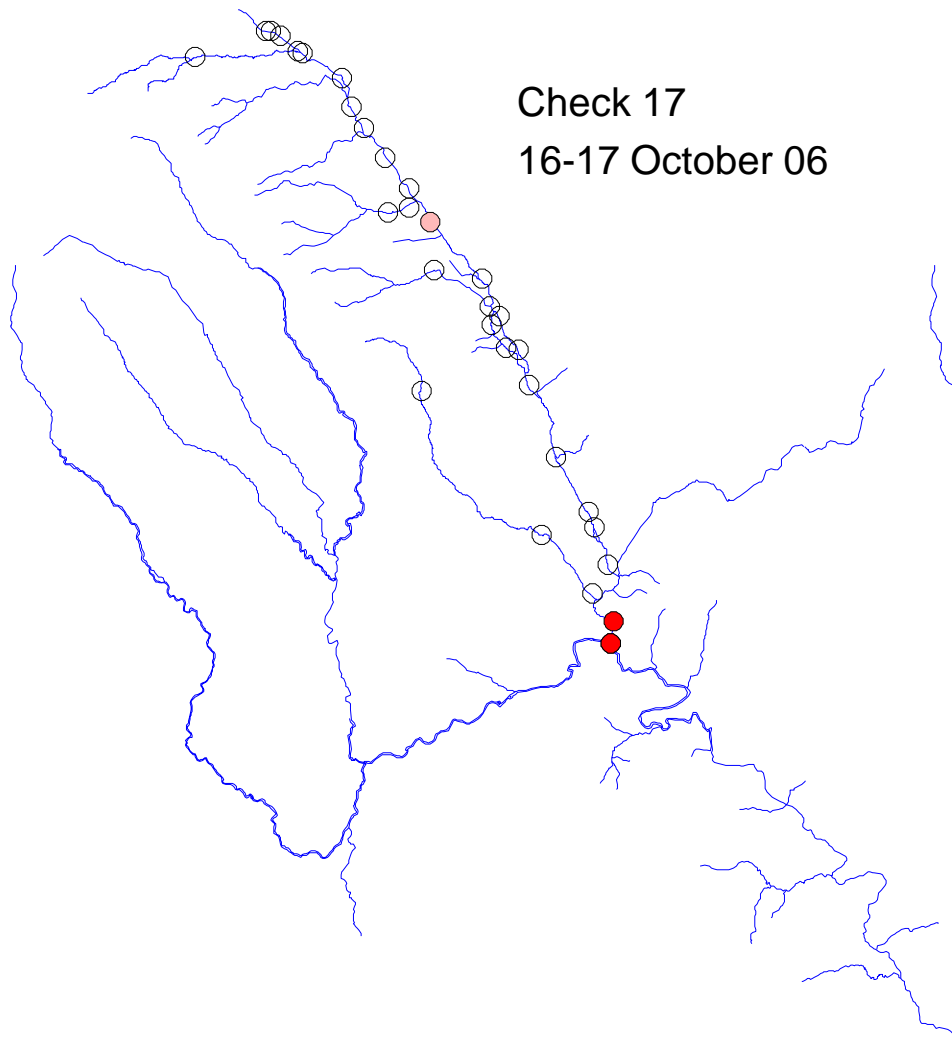

River Monnow catchment