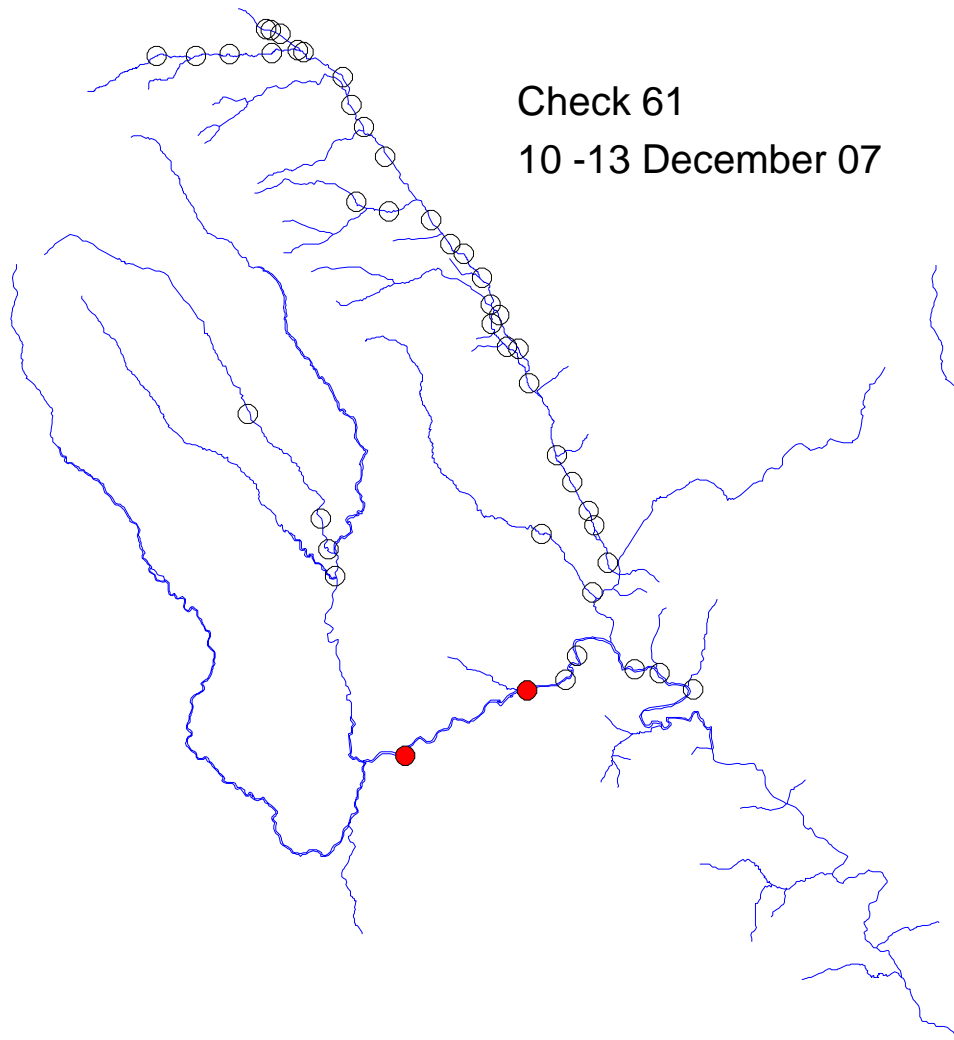

River Monnow catchment