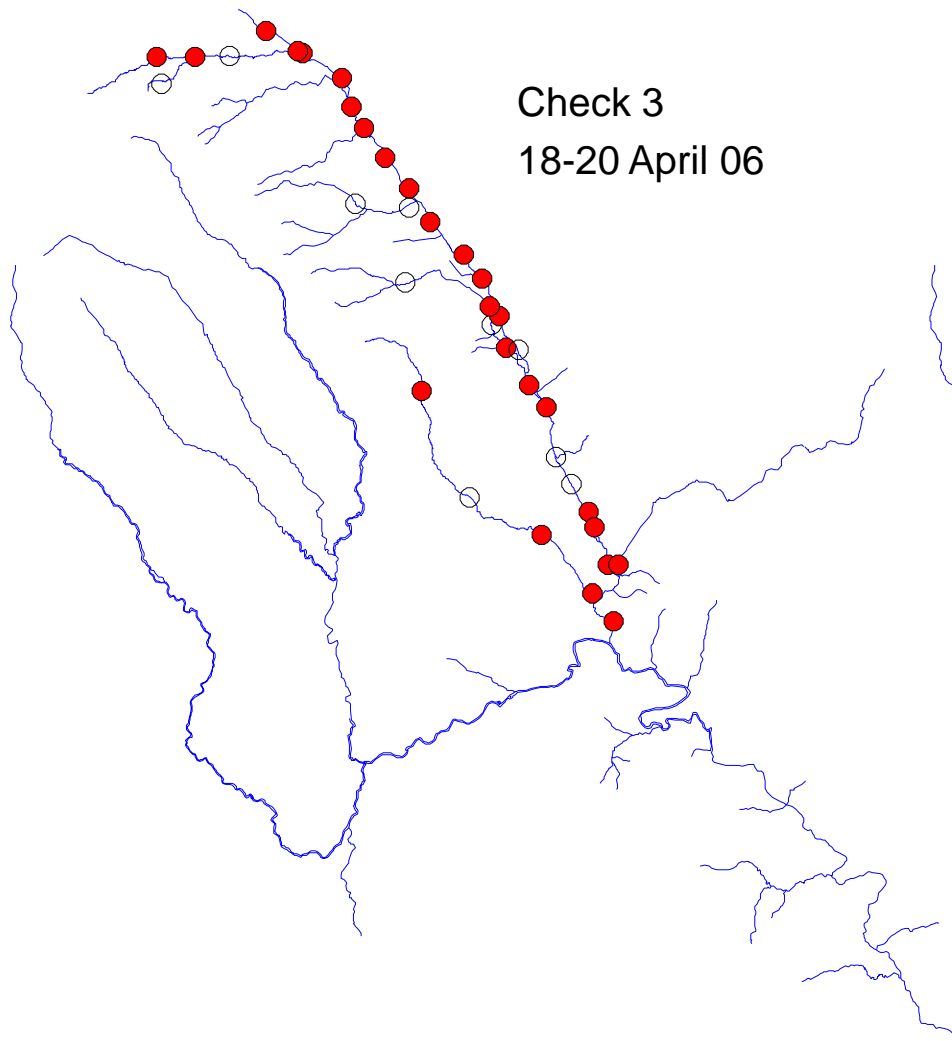

River Monnow catchment