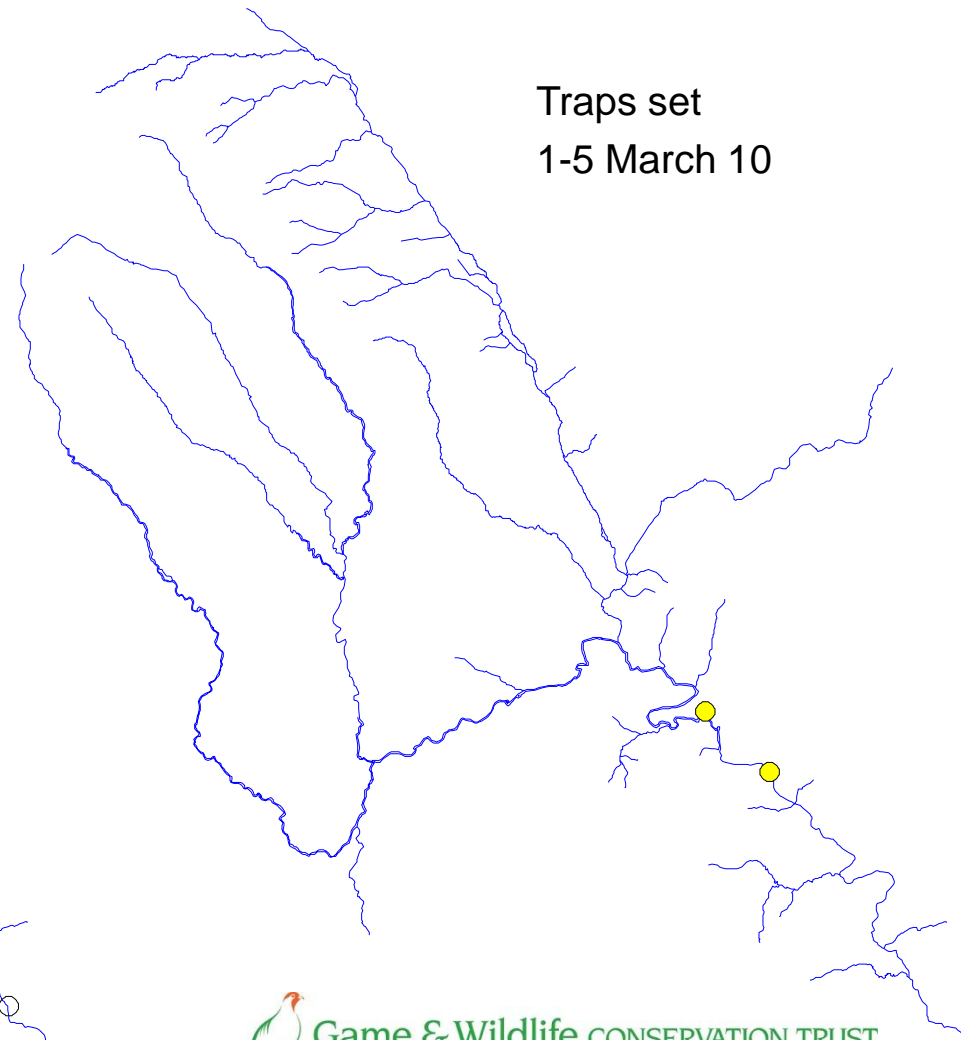

Traps set
1-5 March 10