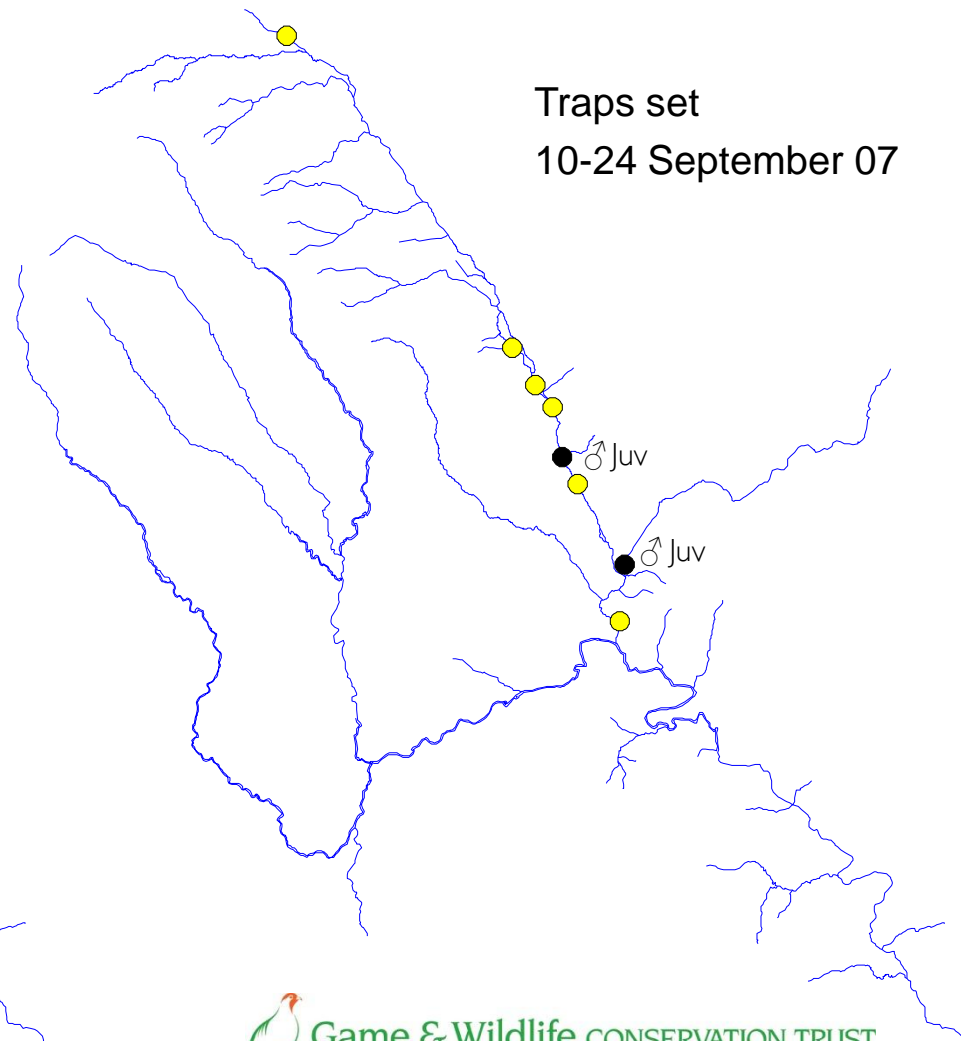

River Monnow catchment