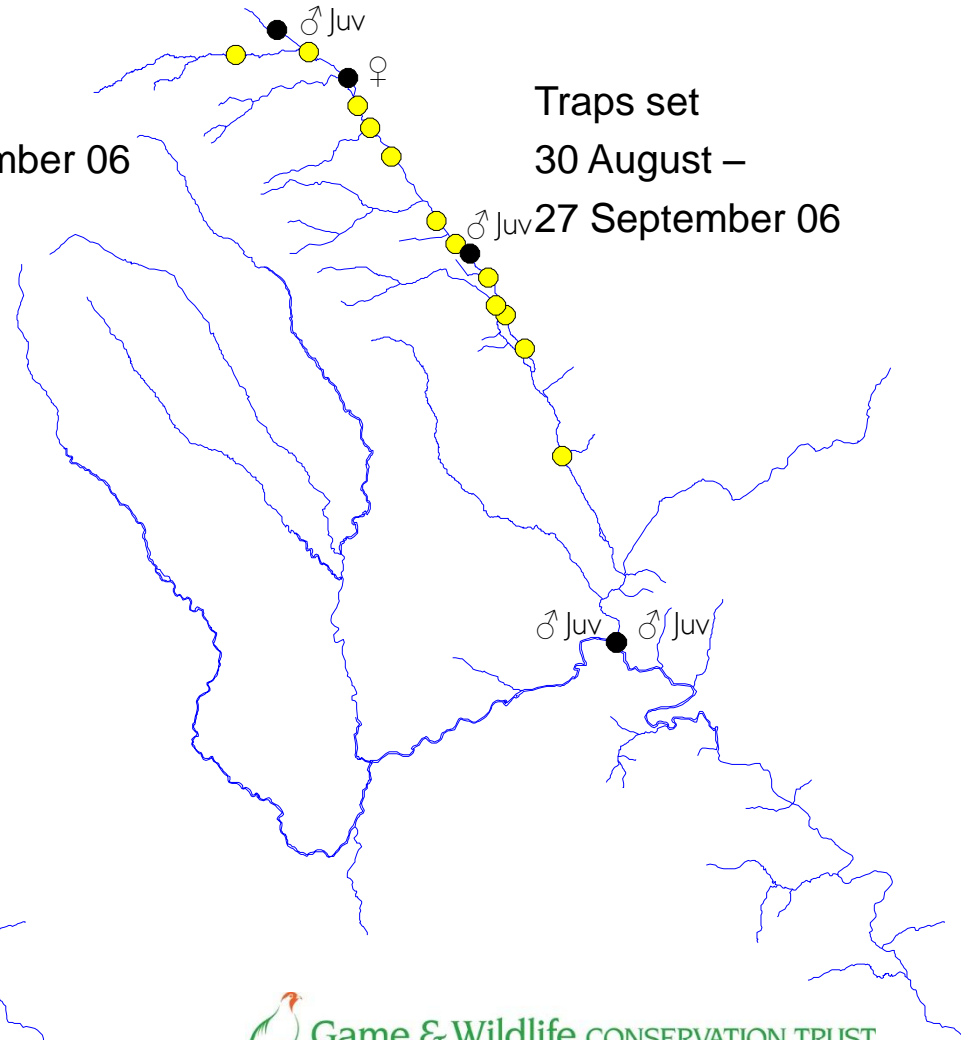

# River Monnow catchment

Check 12  
30 August – 11 September 06

Traps set  
30 August –  
27 September 06