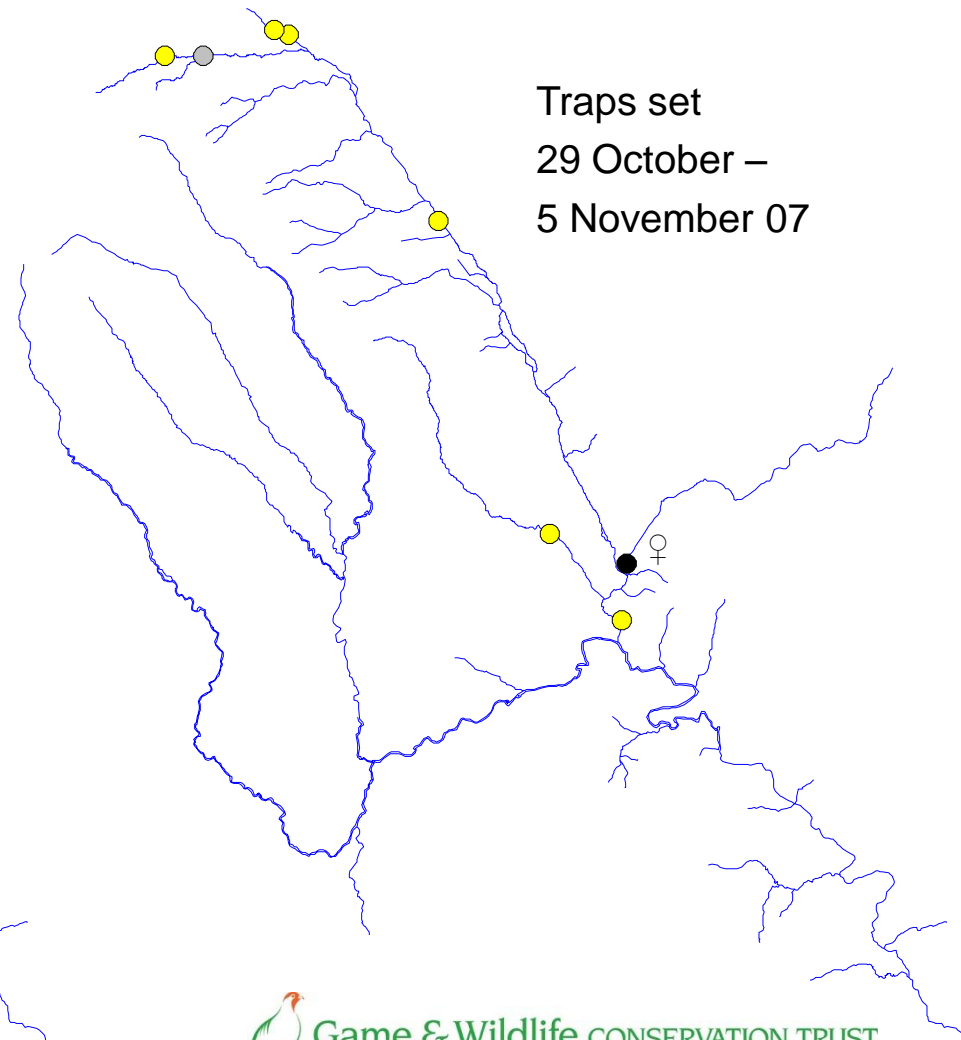

Traps set
29 October –
5 November 07