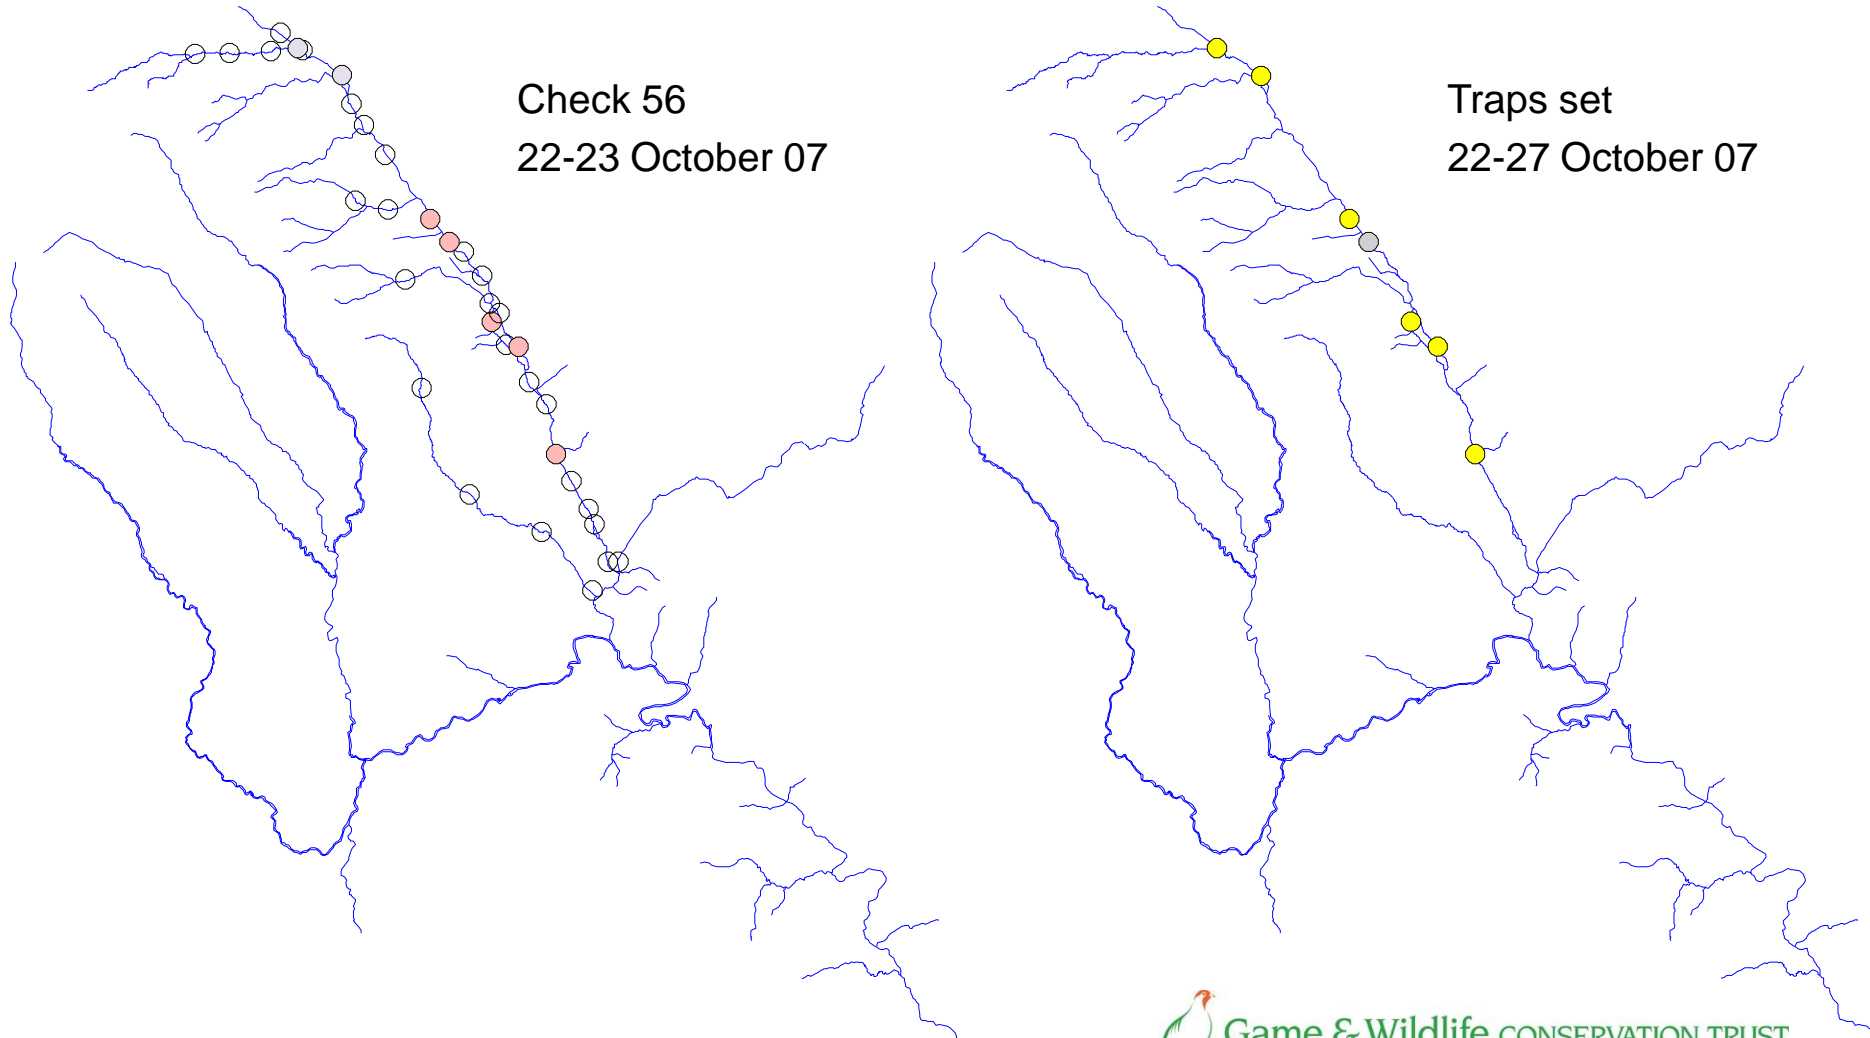

River Monnow catchment