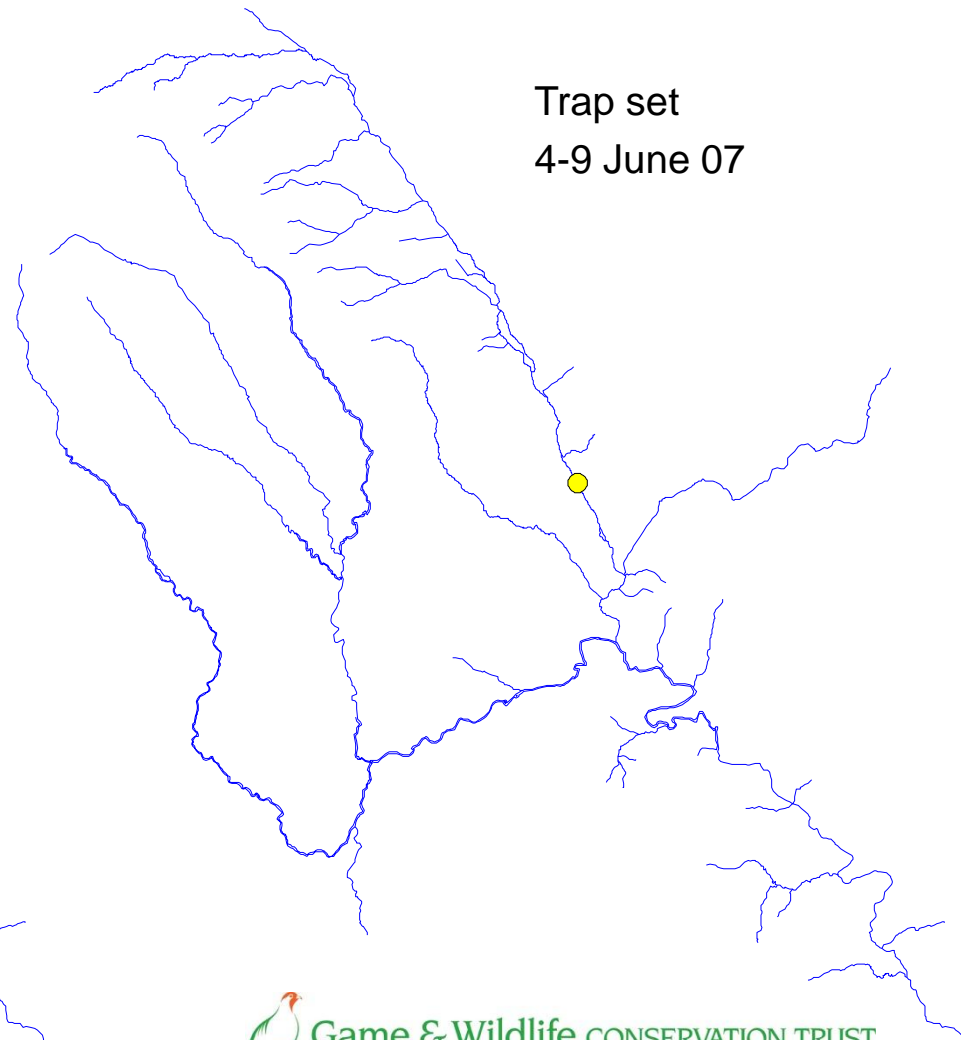

# River Monnow catchment

Check 39  
4-5 June 07

Trap set  
4-9 June 07