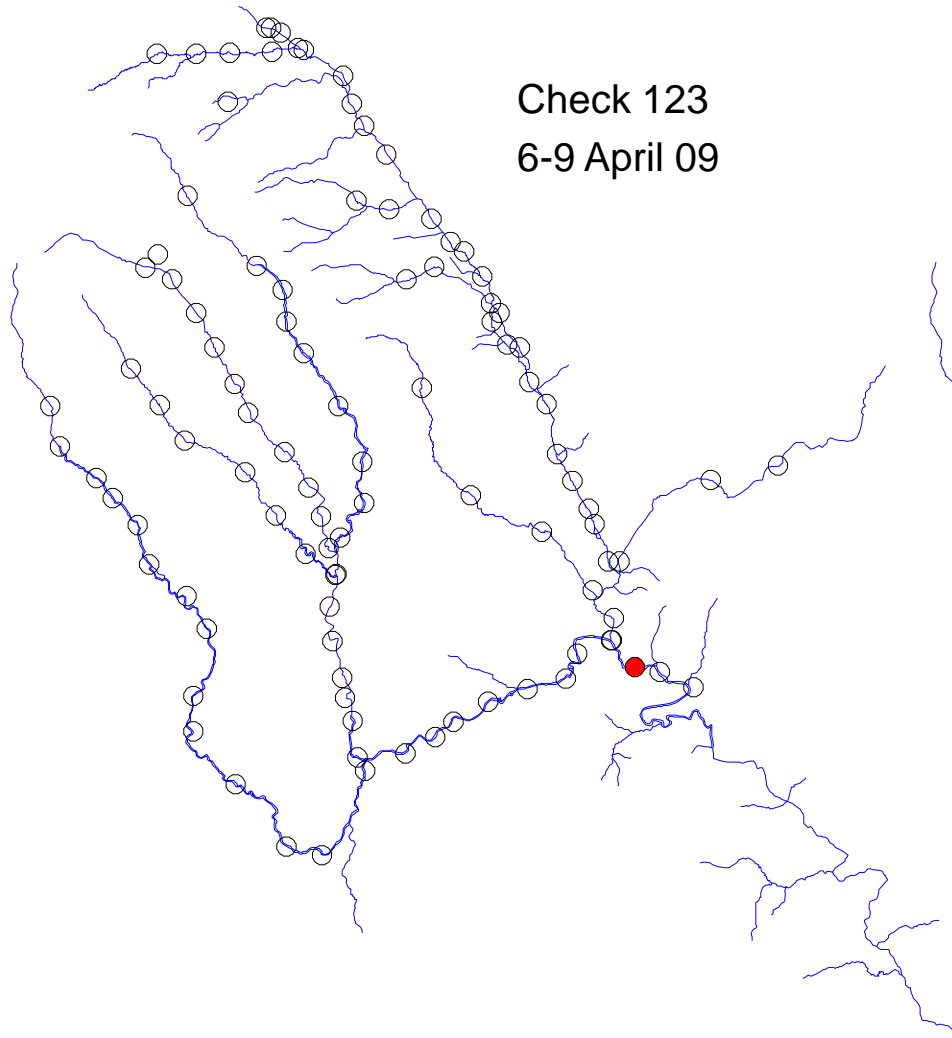

# River Monnow catchment

Check 123  
6-9 April 09

Trap set  
6-15 April 09