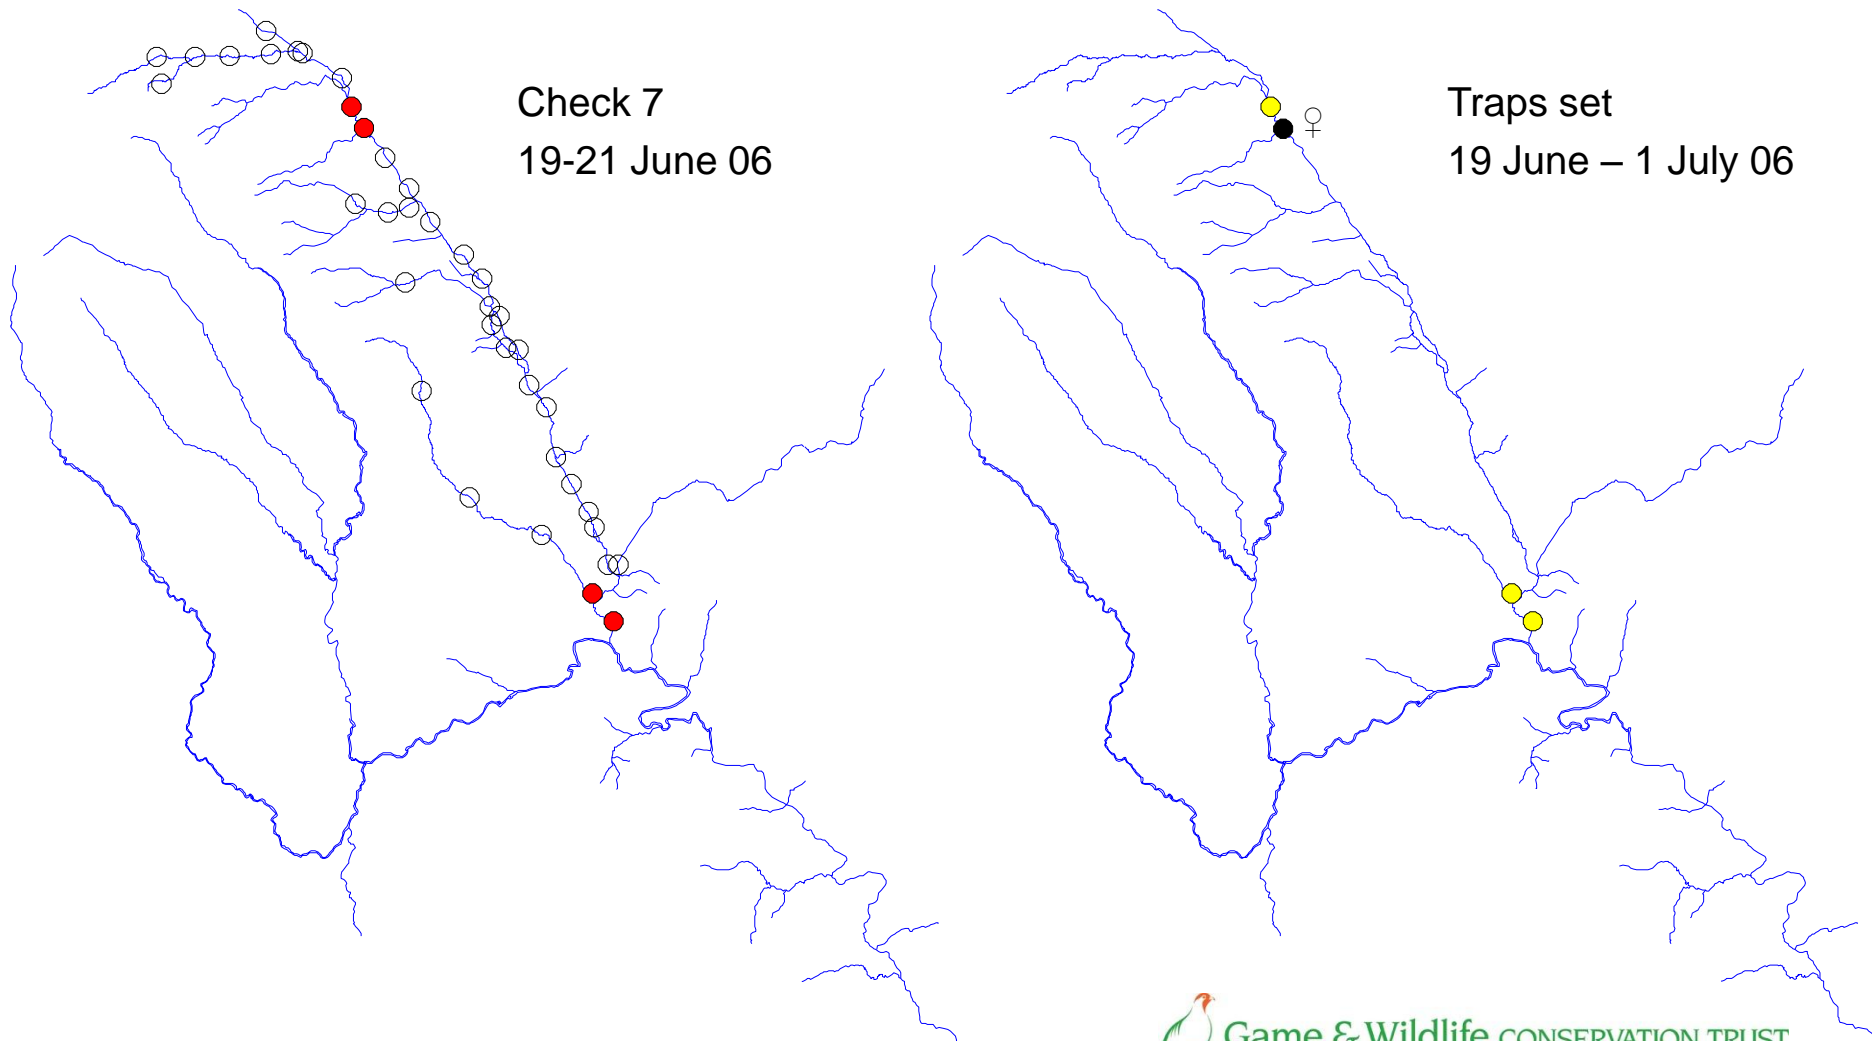

River Monnow catchment