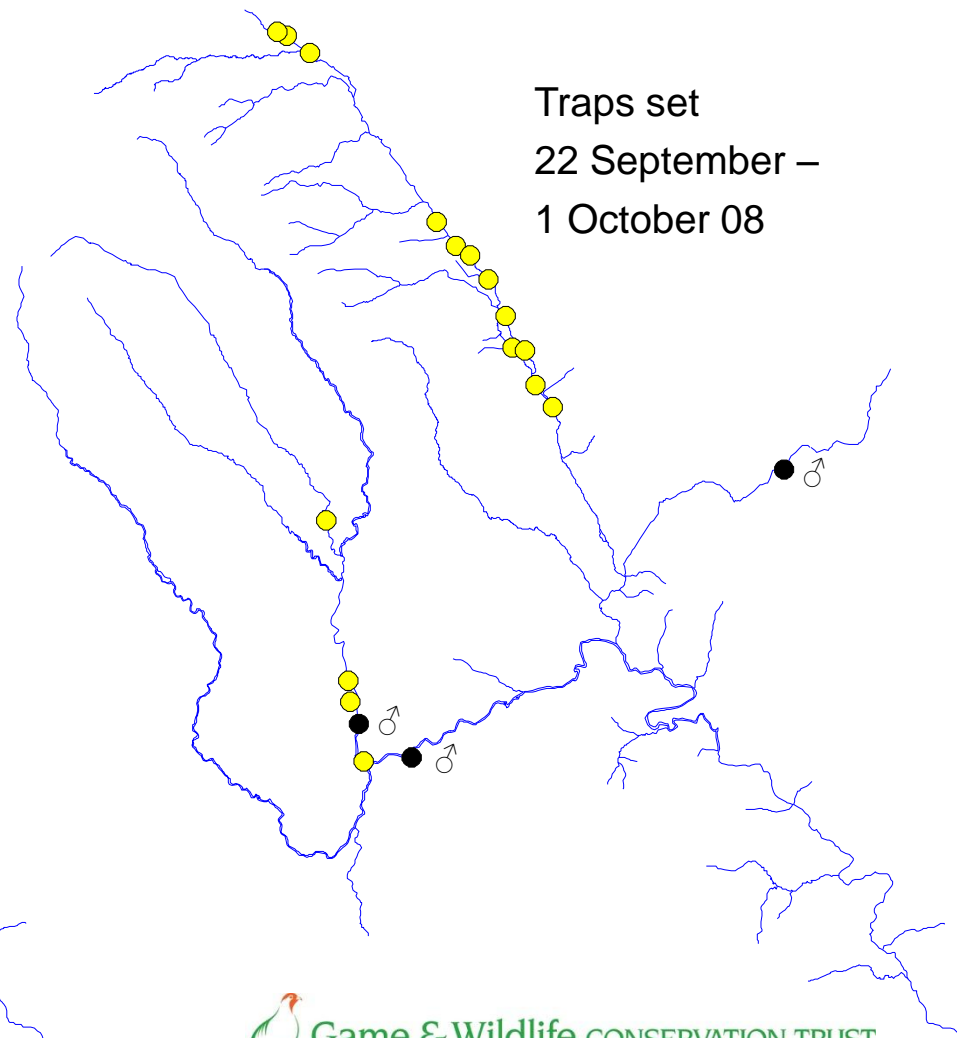

River Monnow catchment