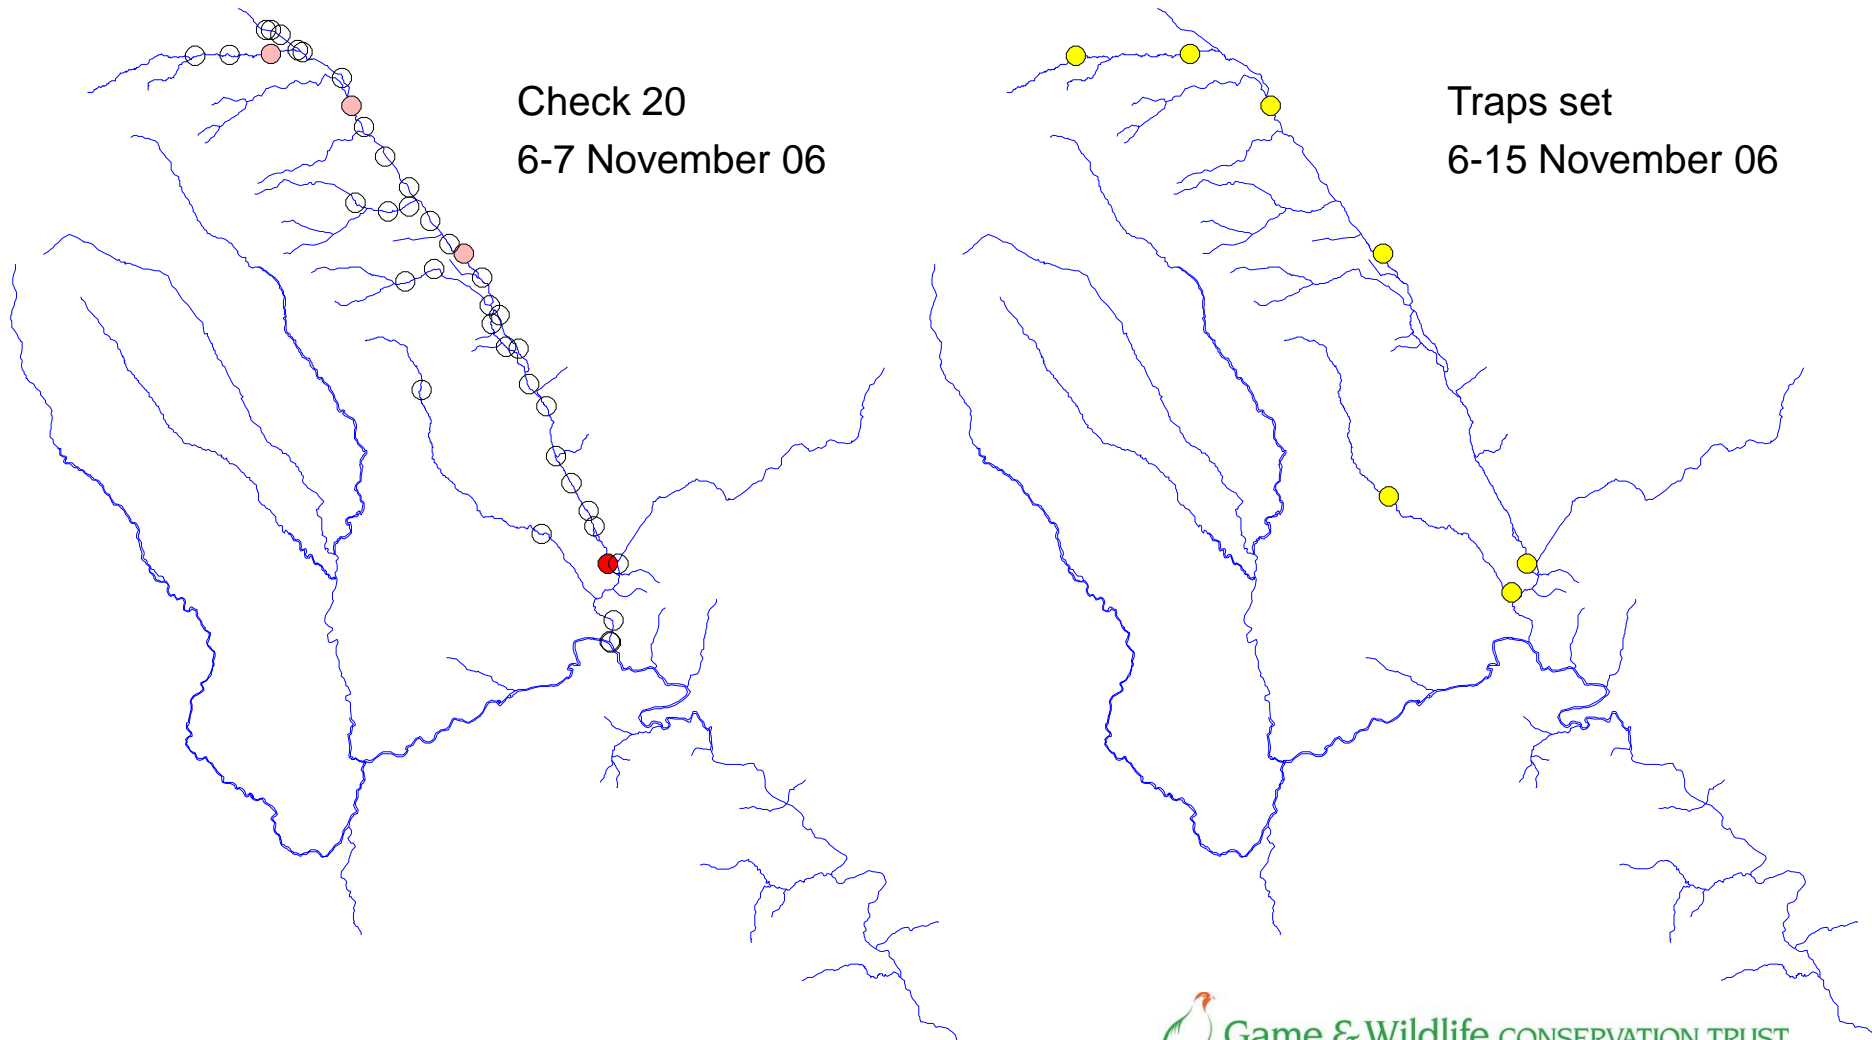

River Monnow catchment