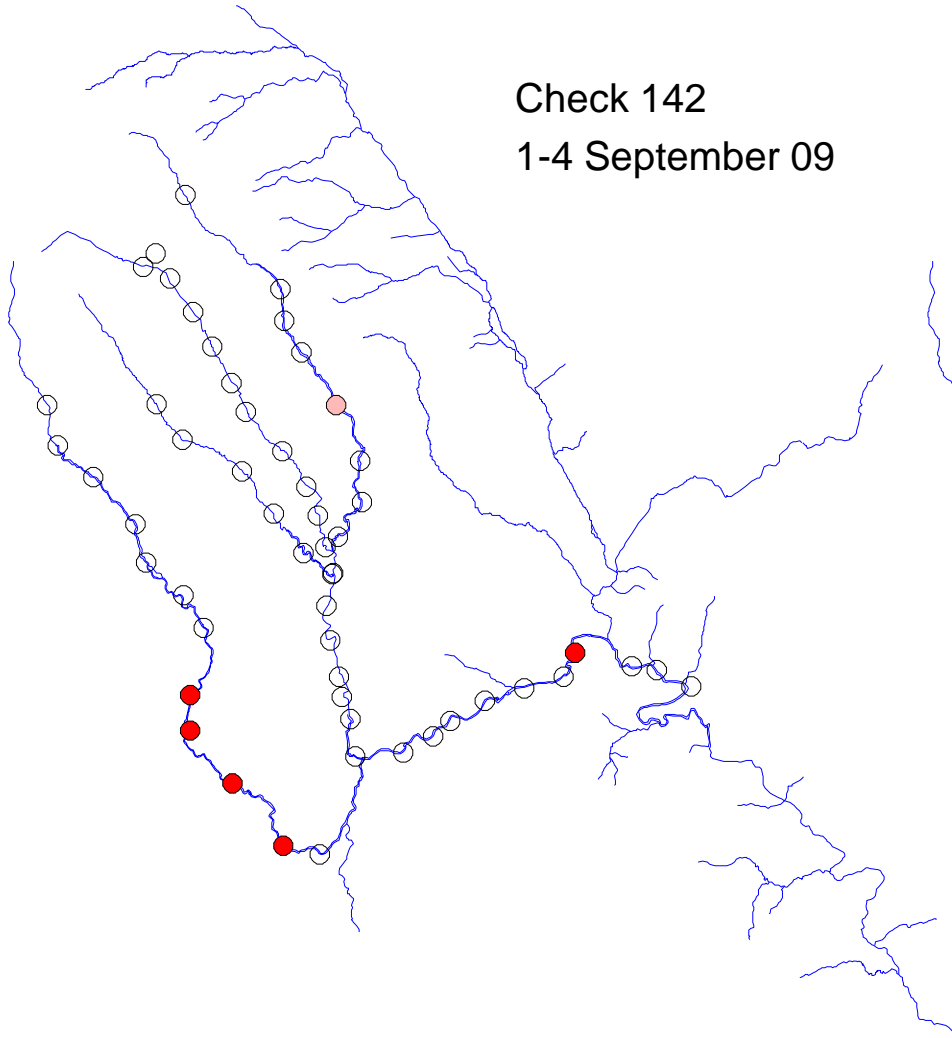

River Monnow catchment

Check 142
1-4 September 09