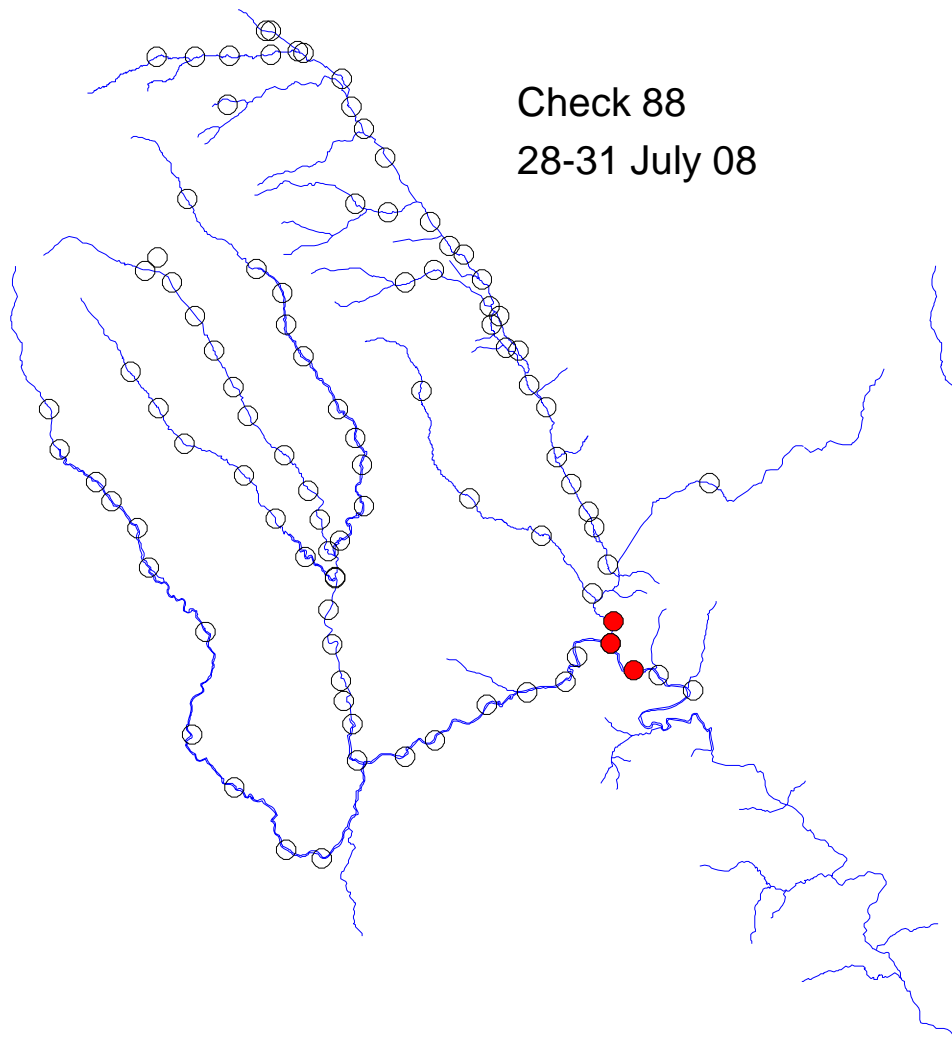

# River Monnow catchment

Check 88  
28-31 July 08

Traps set  
28 July – 4 August 08