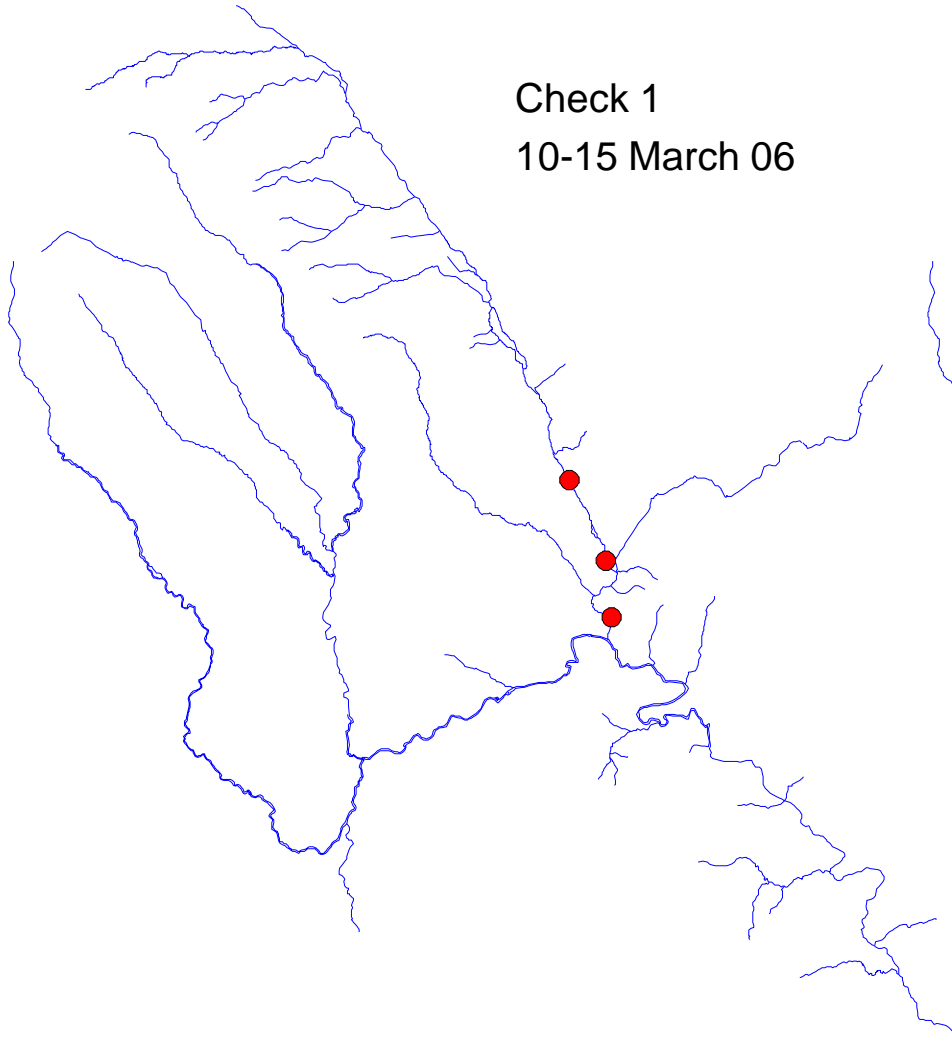

River Monnow catchment

Check 1
10-15 March 06